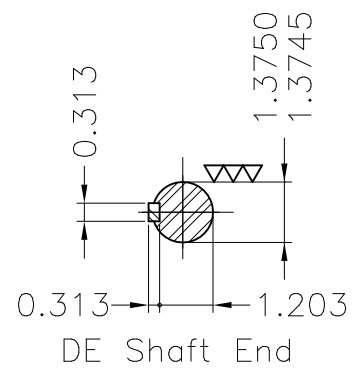

Dimensões em polegada
Dimensions in inches

THIS IS AN UPDATED REVISION, THE
PREVIOUS ONE MUST BE DISREGARDED.

Thermostats 130°C - alarm
Color RAL 5009
Painting plan 202P
Mounting B3R(D)

ECM	LOC	SUMMARY OF MODIFICATIONS	EXECUTED	CHECKED	RELEASED	DATE	VER
EXECUTED	USERADMIN	 THREE PHASE EXPL. PROOF MOTOR NEMA P.EFF FRAME 213T IP55 TEFC WEG code: 11342119					
CHECKED							
RELEASED							
REL DT	24.07.2017	WMO Jaragua do Sul	Product Engineering	SHEET	1 / 1		

7.5 HP 04 Poles 60Hz