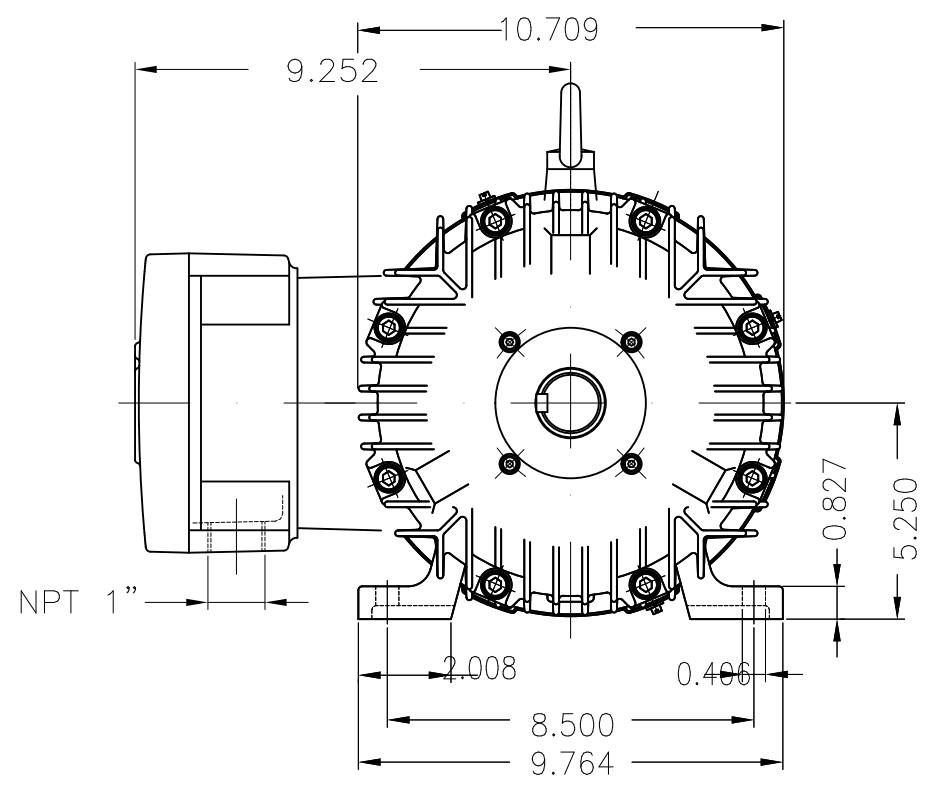

Dimensões em polegada
Dimensions in inches

THIS IS AN UPDATED REVISION, THE
PREVIOUS ONE MUST BE DISREGARDED.

Thermostats 130°C - alarm
Color RAL 5009
Painting plan 202P
Mounting B3R(D)

ECM	LOC	SUMMARY OF MODIFICATIONS	EXECUTED	CHECKED	RELEASED	DATE	VER
EXECUTED	USERADMIN	 THREE PHASE EXPL. PROOF MOTOR NEMA P.EFF FRAME 213T IP55 TEFC WEG code: 11342119					
CHECKED							
RELEASED							
REL DT	24.07.2017	WMO Jaragua do Sul	Product Engineering	SHEET	1 / 1		

7.5 HP 04 Poles 60Hz