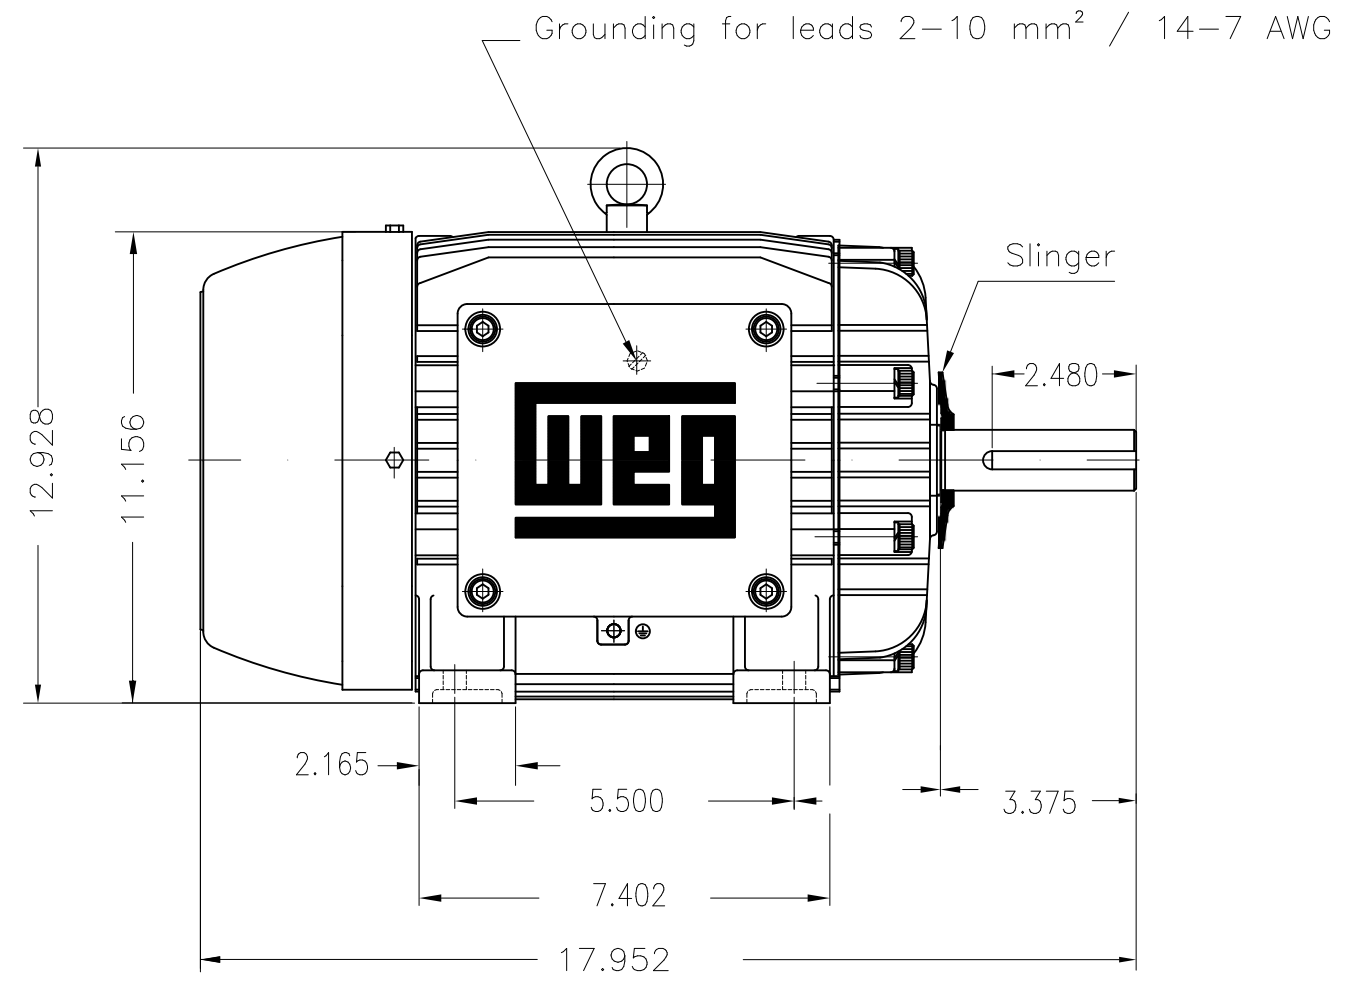

Dimensões em polegada
Dimensions in inches

THIS IS AN UPDATED REVISION, THE
PREVIOUS ONE MUST BE DISREGARDED.

Thermostats 130°C - alarm
Color RAL 5009
Painting plan 202P
Mounting B3R(D)

ECM	LOC	SUMMARY OF MODIFICATIONS	EXECUTED	CHECKED	RELEASED	DATE	VER
EXECUTED	USERADMIN	 THREE PHASE EXPL. PROOF MOTOR NEMA P.EFF FRAME 213T IP55 TEFC WEG code: 11342119					
CHECKED							
RELEASED							
REL DT	24.07.2017	WMO Jaragua do Sul	Product Engineering	SHEET	1 / 1		

7.5 HP 04 Poles 60Hz