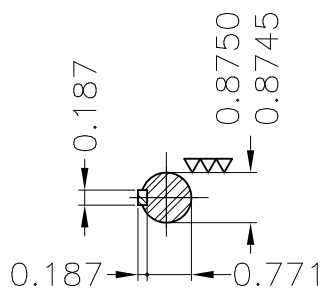

Dimensões em polegada
Dimensions in inches

THIS IS AN UPDATED REVISION, THE
PREVIOUS ONE MUST BE DISREGARDED.

Main terminal box

DE Shaft End

Bearing cap
Color RAL 5009
Painting plan 207A
Mounting B34R(D)

ECM	LOC	SUMMARY OF MODIFICATIONS			EXECUTED	CHECKED	RELEASED	DATE	VER
EXECUTED	USERADMIN	 THREE PHASE W22 MOTOR - NEMA PREMIUM EFF FRAME 143/5TC IP55 TEFC WEG code: 12445606							
CHECKED									
RELEASED									
REL DT	24.07.2017	WMO	Jaragua do Sul	Product Engineering	SHEET	1 / 1			