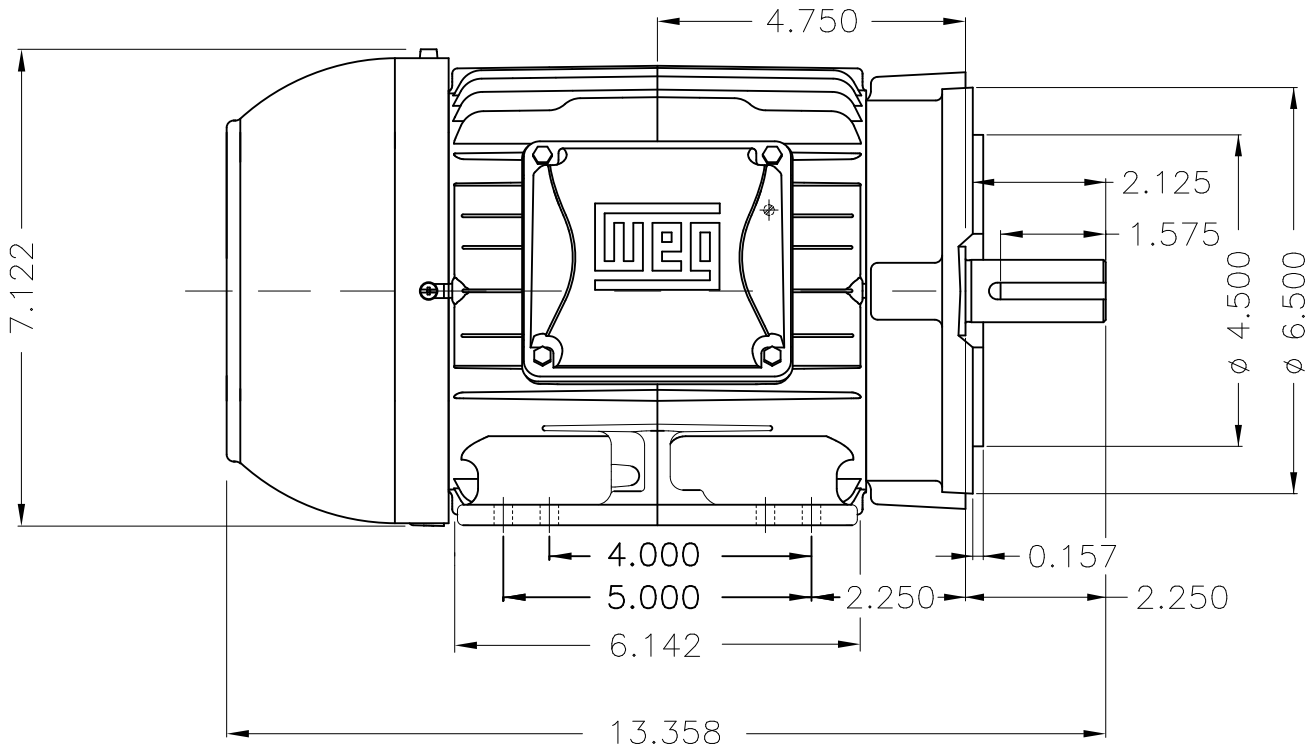

Dimensões em polegada
Dimensions in inches

THIS IS AN UPDATED REVISION, THE
PREVIOUS ONE MUST BE DISREGARDED.

Main terminal box

DE Shaft End

Bearing cap
Color RAL 5009
Painting plan 207A
Mounting B34R(D)

ECM	LOC	SUMMARY OF MODIFICATIONS			EXECUTED	CHECKED	RELEASED	DATE	VER
EXECUTED	USERADMIN	 THREE PHASE W22 MOTOR - NEMA PREMIUM EFF FRAME 143/5TC IP55 TEFC WEG code: 12445606							
CHECKED									
RELEASED									
REL DT	24.07.2017	WMO	Jaragua do Sul	Product Engineering	SHEET	1 / 1			