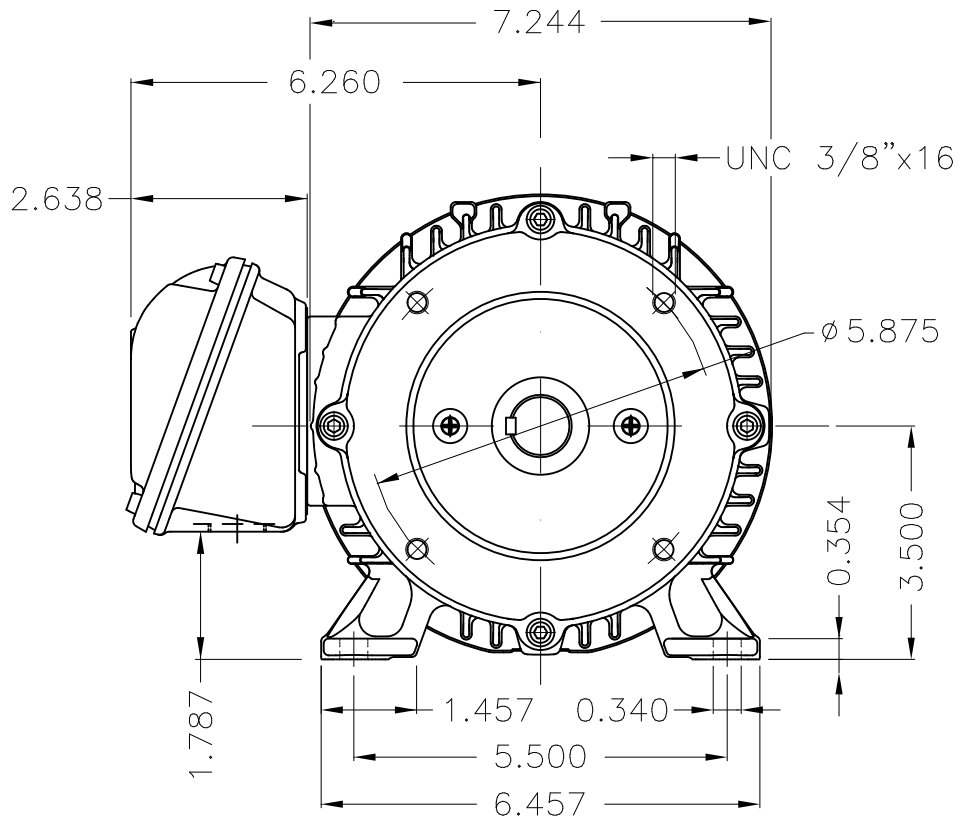

Dimensões em polegada
Dimensions in inches

THIS IS AN UPDATED REVISION, THE
PREVIOUS ONE MUST BE DISREGARDED.

Main terminal box

DE Shaft End

Bearing cap
Color RAL 5009
Painting plan 207A
Mounting B34R(D)

ECM	LOC	SUMMARY OF MODIFICATIONS			EXECUTED	CHECKED	RELEASED	DATE	VER
EXECUTED	USERADMIN	 THREE PHASE W22 MOTOR - NEMA PREMIUM EFF FRAME 143/5TC IP55 TEFC WEG code: 12445606							
CHECKED									
RELEASED									
REL DT	24.07.2017	WMO	Jaragua do Sul	Product Engineering	SHEET	1 / 1			

1 HP 04 Poles 60Hz

A

ZME A3