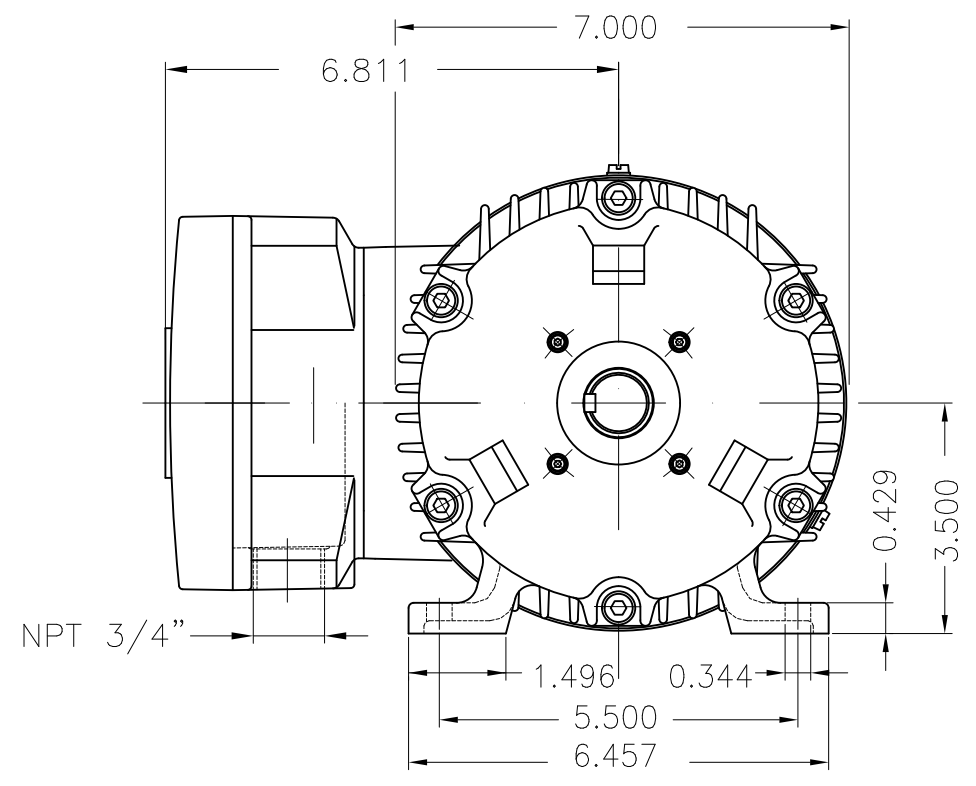

Dimensões em polegada
Dimensions in inches

THIS IS AN UPDATED REVISION, THE
PREVIOUS ONE MUST BE DISREGARDED.

Color RAL 5009
Painting plan 202P
Mounting B3R(D)

ECM	LOC	SUMMARY OF MODIFICATIONS	EXECUTED	CHECKED	RELEASED	DATE	VER
EXECUTED	USERADMIN	THREE PHASE EXPL. PROOF MOTOR NEMA P.EFF					
CHECKED		FRAME 145T IP55 TEFC					
RELEASED		WEG code: 11223685					
REL DT	24.07.2017	WMO Jaragua do Sul	Product Engineering	SHEET	1 / 1		

1 HP 06 Poles 60Hz

A