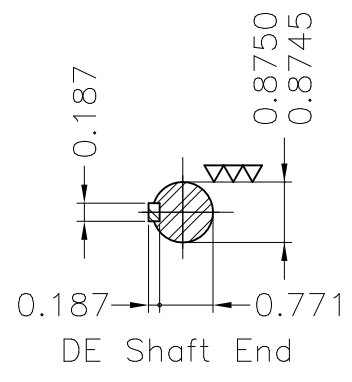

Dimensões em polegada
Dimensions in inches

THIS IS AN UPDATED REVISION, THE
PREVIOUS ONE MUST BE DISREGARDED.

Color RAL 5009
Painting plan 202P
Mounting B3R(D)

ECM	LOC	SUMMARY OF MODIFICATIONS	EXECUTED	CHECKED	RELEASED	DATE	VER
EXECUTED	USERADMIN	THREE PHASE EXPL. PROOF MOTOR NEMA P.EFF					
CHECKED		FRAME 145T IP55 TEFC					
RELEASED		WEG code: 11223685					
REL DT	24.07.2017	WMO Jaragua do Sul	Product Engineering	SHEET	1 / 1		

1 HP 06 Poles 60Hz

A