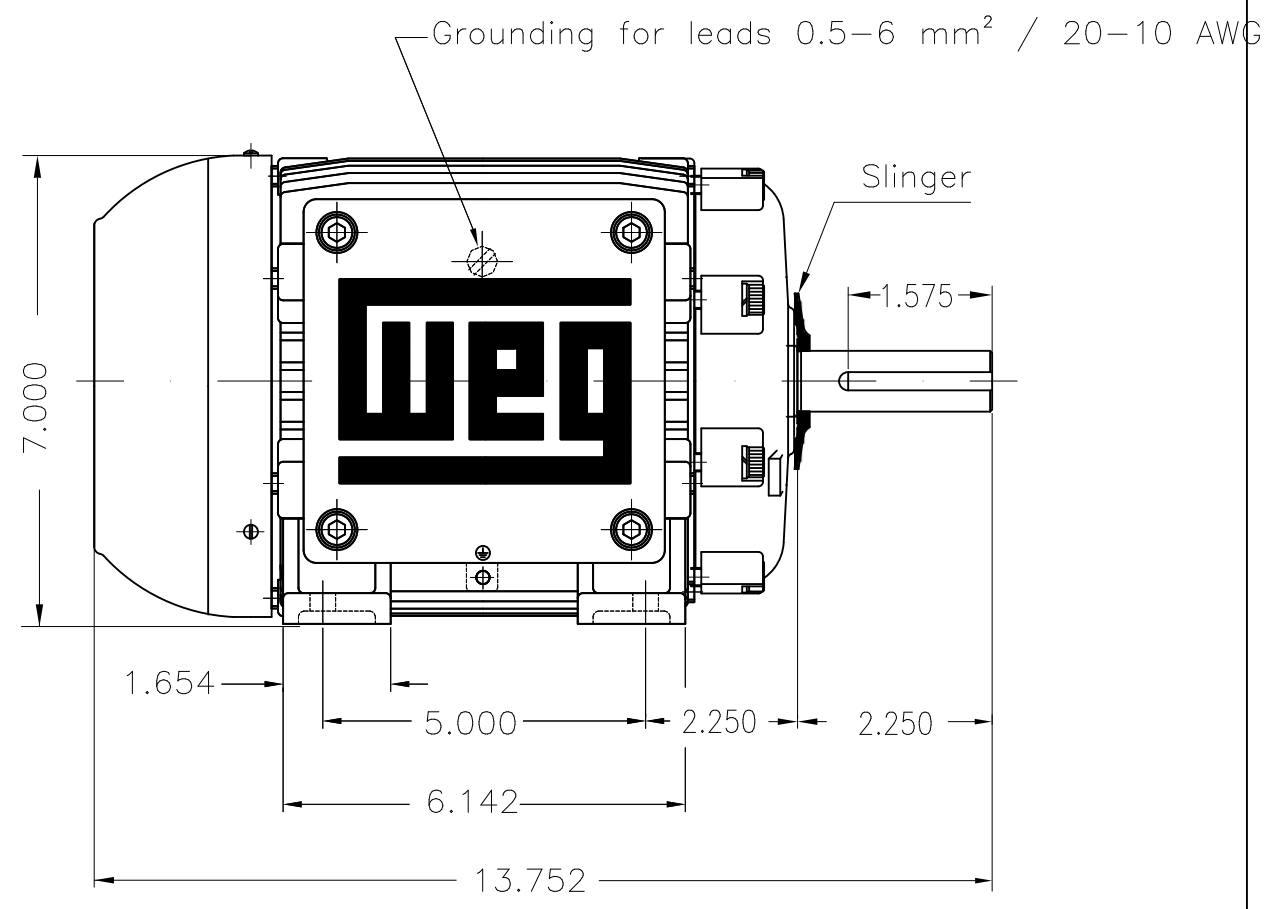

Dimensões em polegada
Dimensions in inches

THIS IS AN UPDATED REVISION, THE
PREVIOUS ONE MUST BE DISREGARDED.

Color RAL 5009
Painting plan 202P
Mounting B3R(D)

ECM	LOC	SUMMARY OF MODIFICATIONS	EXECUTED	CHECKED	RELEASED	DATE	VER
EXECUTED	USERADMIN	THREE PHASE EXPL. PROOF MOTOR NEMA P.EFF					
CHECKED		FRAME 145T IP55 TEFC					
RELEASED		WEG code: 11223685					
REL DT	24.07.2017	WMO Jaragua do Sul	Product Engineering	SHEET	1 / 1		

1 HP 06 Poles 60Hz

A