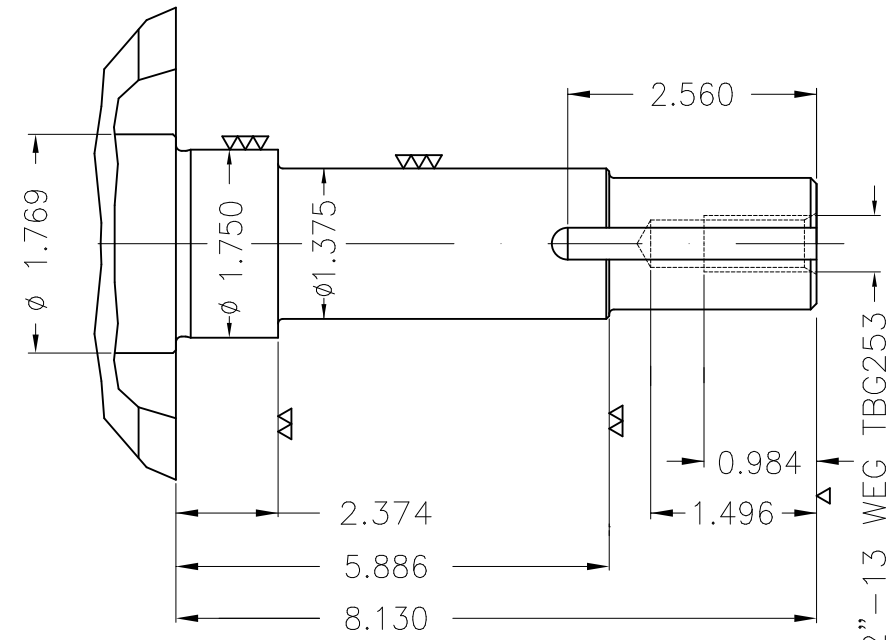

Dimensões em polegada
Dimensions in inches

THIS IS AN UPDATED REVISION, THE
PREVIOUS ONE MUST BE DISREGARDED.

Color Munsell N 1 matte black
Painting plan 207N
Mounting F-1/B34R(D)

ECM	LOC	SUMMARY OF MODIFICATIONS			EXECUTED	CHECKED	RELEASED	DATE	VER
EXECUTED	USERADMIN		THREE PHASE ODP ROLLED STEEL NEMA PREM.						
CHECKED			FRAME 213/5JP ODP						
RELEASED			WEG code: 12682728						
REL DT	24.07.2017	WMO	Jaragua do Sul	Product Engineering	SHEET	1 / 1			

10 HP 04 Poles 60Hz