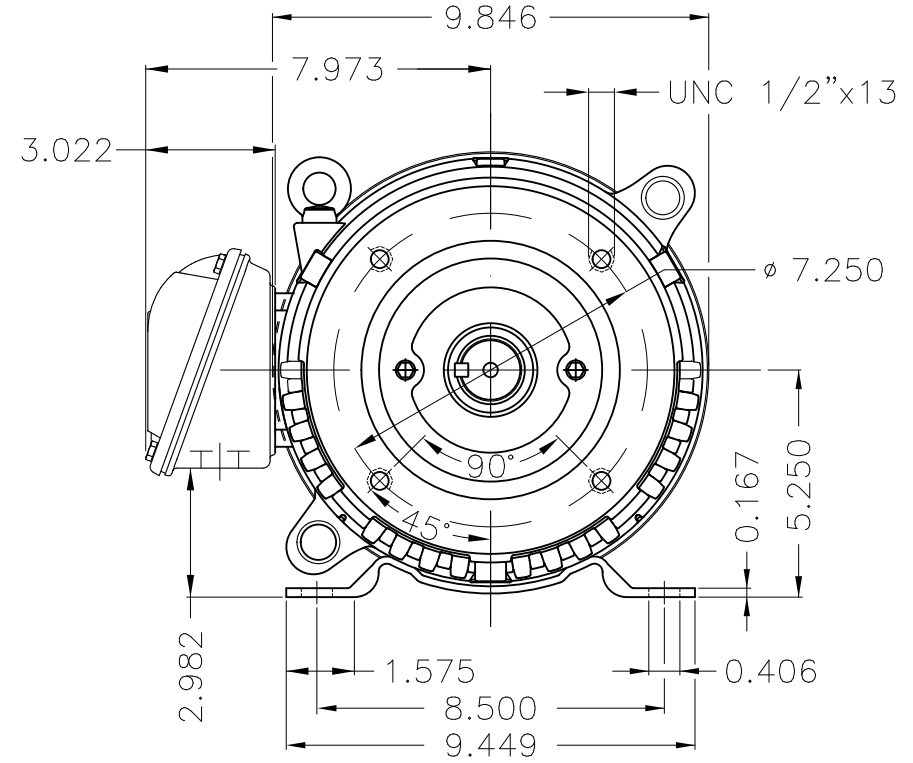

Dimensões em polegada
Dimensions in inches

THIS IS AN UPDATED REVISION, THE
PREVIOUS ONE MUST BE DISREGARDED.

Color Munsell N 1 matte black
Painting plan 207N
Mounting F-1/B34R(D)

ECM	LOC	SUMMARY OF MODIFICATIONS			EXECUTED	CHECKED	RELEASED	DATE	VER
EXECUTED	USERADMIN		THREE PHASE ODP ROLLED STEEL NEMA PREM.						
CHECKED			FRAME 213/5JP ODP						
RELEASED			WEG code: 12682728						
REL DT	24.07.2017	WMO	Jaragua do Sul	Product Engineering	SHEET	1 / 1			

10 HP 04 Poles 60Hz