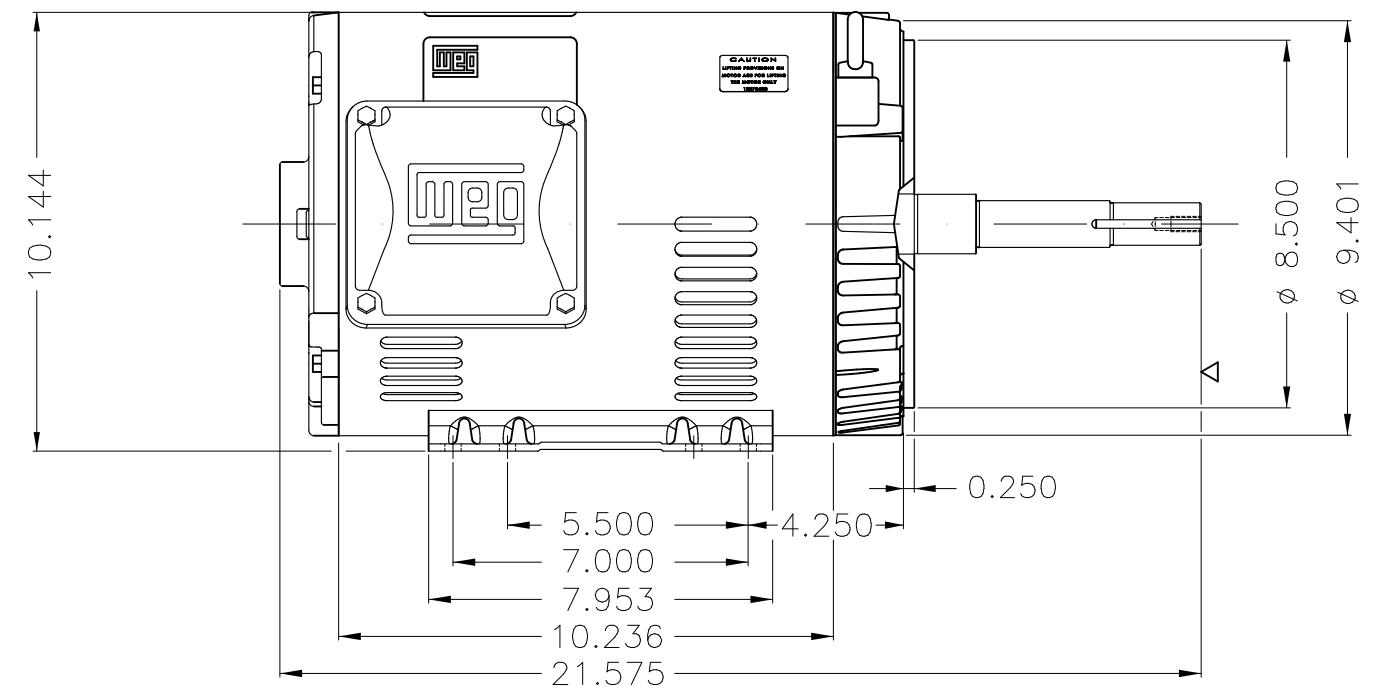

Dimensões em polegada
Dimensions in inches

THIS IS AN UPDATED REVISION, THE
PREVIOUS ONE MUST BE DISREGARDED.

Color Munsell N 1 matte black
Painting plan 207N
Mounting F-1/B34R(D)

ECM	LOC	SUMMARY OF MODIFICATIONS			EXECUTED	CHECKED	RELEASED	DATE	VER
EXECUTED	USERADMIN		THREE PHASE ODP ROLLED STEEL NEMA PREM.						
CHECKED			FRAME 213/5JP ODP						
RELEASED			WEG code: 12682728						
REL DT	24.07.2017	WMO	Jaragua do Sul	Product Engineering	SHEET	1 / 1			

10 HP 04 Poles 60Hz