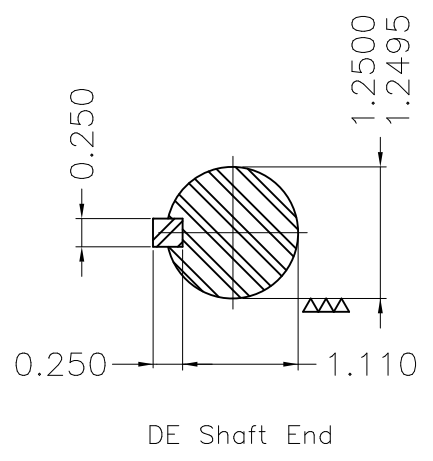

Dimensões em polegada
Dimensions in inches

THIS IS AN UPDATED REVISION, THE
PREVIOUS ONE MUST BE DISREGARDED.

Color Munsell N 1 matte black
Painting plan 207N
Mounting F-1/B34R(D)

ECM	LOC	SUMMARY OF MODIFICATIONS			EXECUTED	CHECKED	RELEASED	DATE	VER
EXECUTED	USERADMIN		THREE PHASE ODP ROLLED STEEL NEMA PREM.						
CHECKED			FRAME 213/5JP ODP						
RELEASED			WEG code: 12682728						
REL DT	24.07.2017	WMO	Jaragua do Sul	Product Engineering	SHEET	1 / 1			

10 HP 04 Poles 60Hz