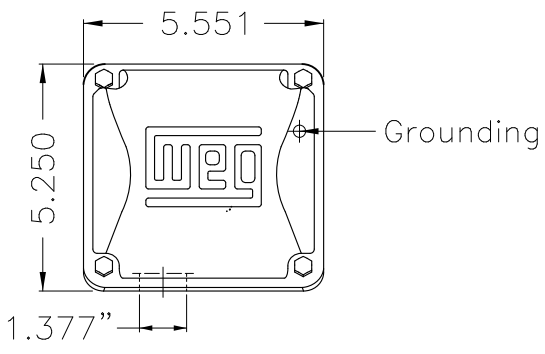

Dimensões em polegada
Dimensions in inches

THIS IS AN UPDATED REVISION, THE
PREVIOUS ONE MUST BE DISREGARDED.

Color Munsell N 1 matte black
Painting plan 207N
Mounting F-1/B34R(D)

ECM	LOC	SUMMARY OF MODIFICATIONS			EXECUTED	CHECKED	RELEASED	DATE	VER
EXECUTED	USERADMIN		THREE PHASE ODP ROLLED STEEL NEMA PREM.						
CHECKED			FRAME 213/5JP ODP						
RELEASED			WEG code: 12682728						
REL DT	24.07.2017	WMO	Jaragua do Sul	Product Engineering	SHEET	1 / 1			

10 HP 04 Poles 60Hz