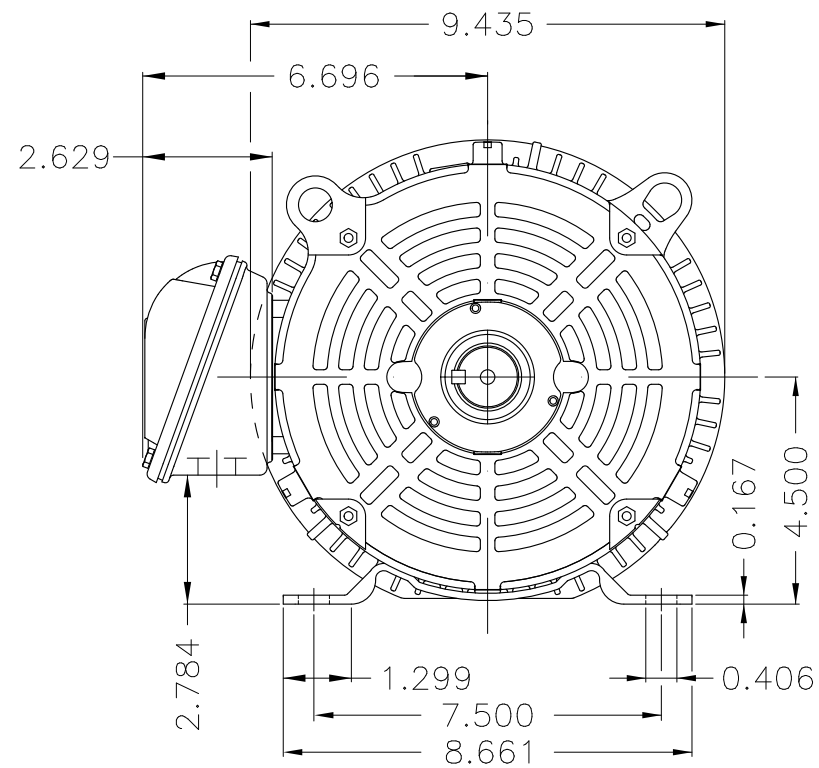

Dimensões em polegada
Dimensions in inches

THIS IS AN UPDATED REVISION, THE
PREVIOUS ONE MUST BE DISREGARDED.

Color Munsell N 1 matte black
Painting plan 207N
Mounting F-1/B3R(D)

| ECM | LOC | SUMMARY OF MODIFICATIONS | EXECUTED | CHECKED | RELEASED | DATE | VER |
|----------|------------|--|---------------------|---------|----------|------|-----|
| EXECUTED | USERADMIN | THREE P. MOTOR TEFC ROLLED STEEL NEMA P. | | | | | |
| CHECKED | | FRAME 182/4T IP55 TEFC | | | | | |
| RELEASED | | WEG code: 12675402 | | | | | |
| REL DT | 24.07.2017 | WMO Jaragua do Sul | Product Engineering | SHEET | 1 / 1 | | |

3 HP 04 Poles 60Hz

A

ZME A3