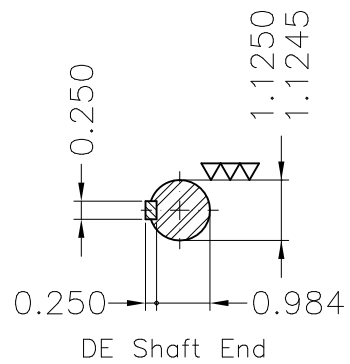

Dimensões em polegada
Dimensions in inches

THIS IS AN UPDATED REVISION, THE
PREVIOUS ONE MUST BE DISREGARDED.

Color Munsell N 1 matte black
Painting plan 207N
Mounting F-1/B3R(D)

| ECM | LOC | SUMMARY OF MODIFICATIONS | EXECUTED | CHECKED | RELEASED | DATE | VER |
|----------|------------|--|---------------------|---------|----------|------|-----|
| EXECUTED | USERADMIN | THREE P. MOTOR TEFC ROLLED STEEL NEMA P. | | | | | |
| CHECKED | | FRAME 182/4T IP55 TEFC | | | | | |
| RELEASED | | WEG code: 12675402 | | | | | |
| REL DT | 24.07.2017 | WMO Jaragua do Sul | Product Engineering | SHEET | 1 / 1 | | |

3 HP 04 Poles 60Hz

A

ZME A3