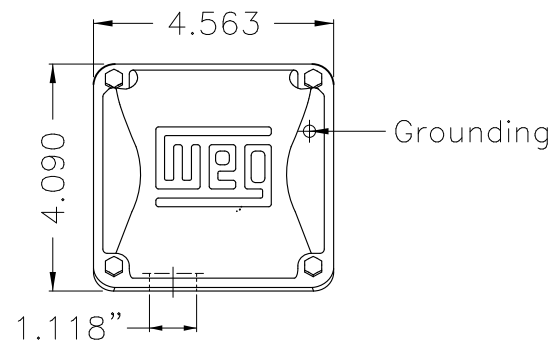

Dimensões em polegada
Dimensions in inches

THIS IS AN UPDATED REVISION, THE
PREVIOUS ONE MUST BE DISREGARDED.

Color Munsell N 1 matte black
Painting plan 207N
Mounting F-1/B3R(D)

| ECM | LOC | SUMMARY OF MODIFICATIONS | EXECUTED | CHECKED | RELEASED | DATE | VER |
|----------|------------|--|---------------------|---------|----------|------|-----|
| EXECUTED | USERADMIN | THREE P. MOTOR TEFC ROLLED STEEL NEMA P. | | | | | |
| CHECKED | | FRAME 182/4T IP55 TEFC | | | | | |
| RELEASED | | WEG code: 12675402 | | | | | |
| REL DT | 24.07.2017 | WMO Jaragua do Sul | Product Engineering | SHEET | 1 / 1 | | |