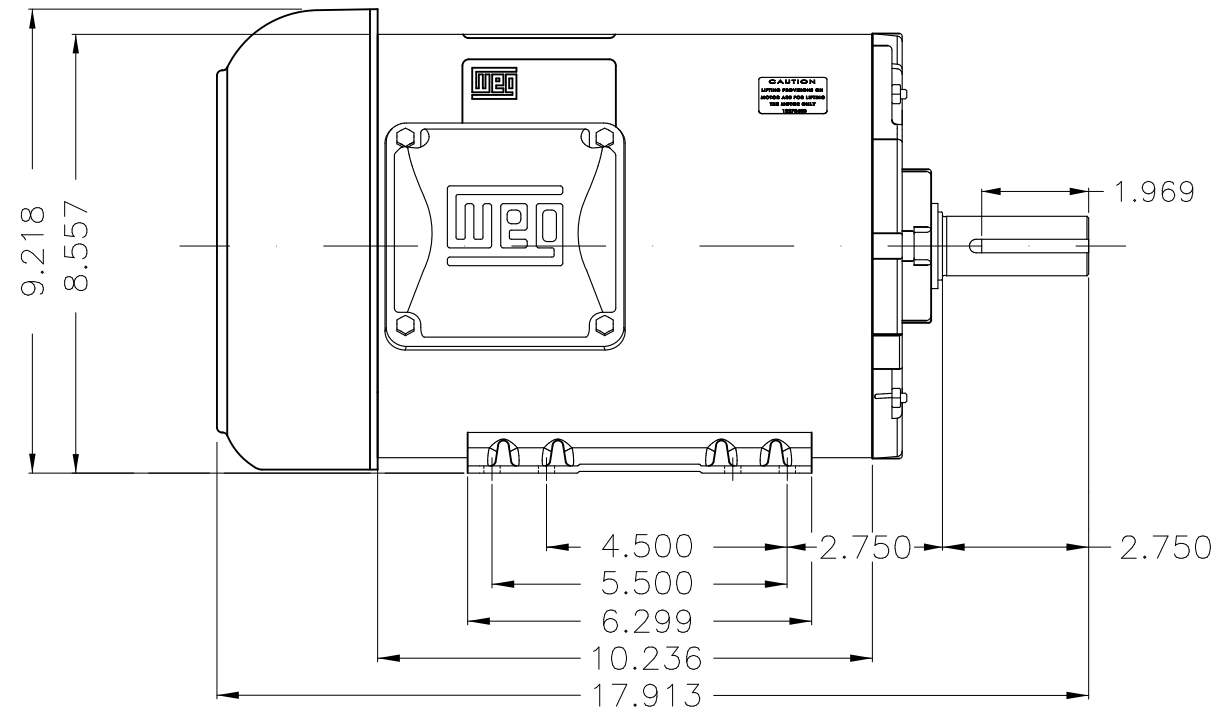

Dimensões em polegada
Dimensions in inches

THIS IS AN UPDATED REVISION, THE
PREVIOUS ONE MUST BE DISREGARDED.

Color Munsell N 1 matte black
Painting plan 207N
Mounting F-1/B3R(D)

| ECM | LOC | SUMMARY OF MODIFICATIONS | EXECUTED | CHECKED | RELEASED | DATE | VER |
|----------|------------|--|---------------------|---------|----------|------|-----|
| EXECUTED | USERADMIN | THREE P. MOTOR TEFC ROLLED STEEL NEMA P. | | | | | |
| CHECKED | | FRAME 182/4T IP55 TEFC | | | | | |
| RELEASED | | WEG code: 12675402 | | | | | |
| REL DT | 24.07.2017 | WMO Jaragua do Sul | Product Engineering | SHEET | 1 / 1 | | |

3 HP 04 Poles 60Hz

A

ZME A3