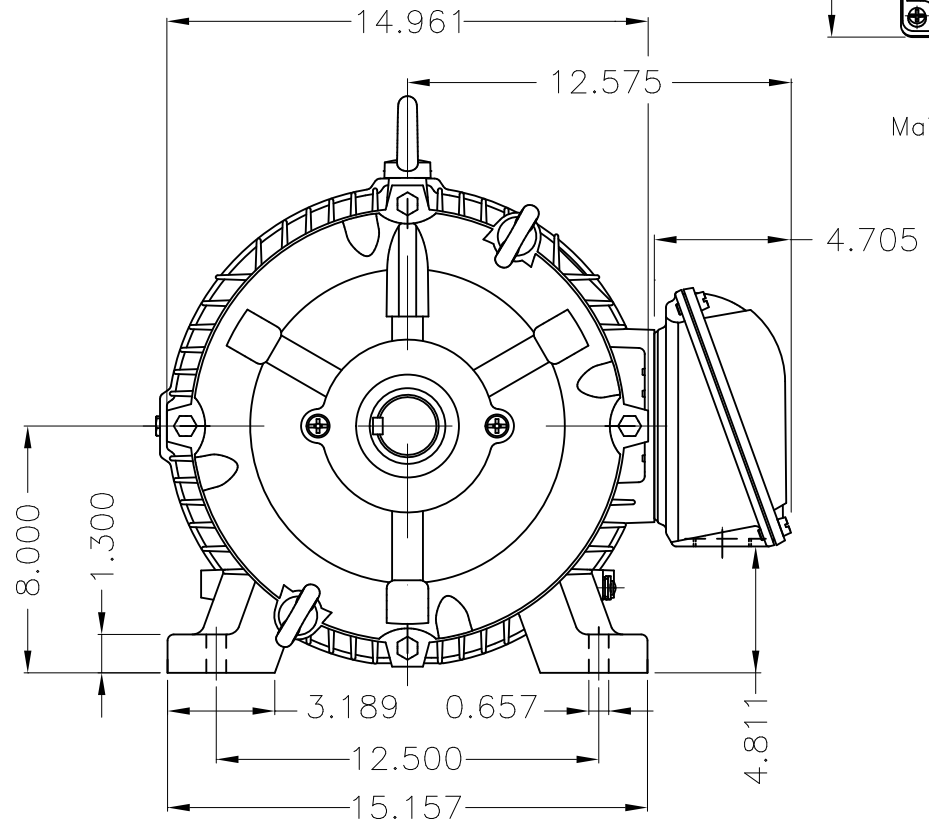

Dimensões em polegada
Dimensions in inches

THIS IS AN UPDATED REVISION, THE
PREVIOUS ONE MUST BE DISREGARDED.

Grounding for leads 5.2–35 mm² / 10–2 AWG

Color RAL 5009
Painting plan 202E
Mounting B3L(E)

ECM	LOC	SUMMARY OF MODIFICATIONS			EXECUTED	CHECKED	RELEASED	DATE	VER
EXECUTED	USERADMIN		THREE PH W22 MOTOR COOLING TOWER HIGH EF						
CHECKED			FRAME 324T IP55 TEFC						
RELEASED			WEG code: 12173720						
REL DT	24.07.2017	WMO	Jaragua do Sul	Product Engineering	SHEET	1 / 1			

7.5/30 HP 08/04 Poles 60Hz

A