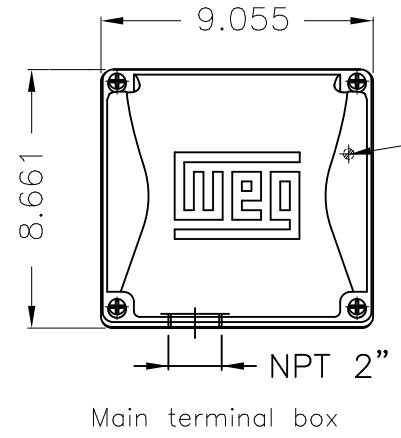

Dimensões em polegada
Dimensions in inches

THIS IS AN UPDATED REVISION, THE
PREVIOUS ONE MUST BE DISREGARDED.

Grounding for leads 5.2–35 mm² / 10–2 AWG

Color RAL 5009
Painting plan 202E
Mounting B3L(E)

ECM	LOC	SUMMARY OF MODIFICATIONS			EXECUTED	CHECKED	RELEASED	DATE	VER
EXECUTED	USERADMIN		THREE PH W22 MOTOR COOLING TOWER HIGH EF						
CHECKED			FRAME 324T IP55 TEFC						
RELEASED			WEG code: 12173720						
REL DT	24.07.2017	WMO	Jaragua do Sul	Product Engineering	SHEET	1 / 1			

7.5/30 HP 08/04 Poles 60Hz

A