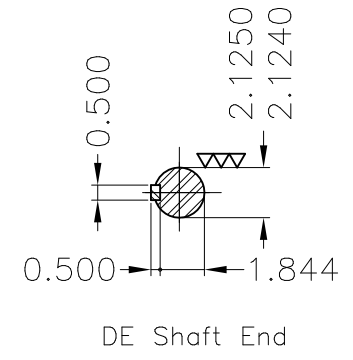

Dimensões em polegada
Dimensions in inches

THIS IS AN UPDATED REVISION, THE
PREVIOUS ONE MUST BE DISREGARDED.

Grounding for leads 5.2–35 mm² / 10–2 AWG

Color RAL 5009
Painting plan 202E
Mounting B3L(E)

ECM	LOC	SUMMARY OF MODIFICATIONS			EXECUTED	CHECKED	RELEASED	DATE	VER
EXECUTED	USERADMIN		THREE PH W22 MOTOR COOLING TOWER HIGH EF						
CHECKED			FRAME 324T IP55 TEFC						
RELEASED			WEG code: 12173720						
REL DT	24.07.2017	WMO	Jaragua do Sul	Product Engineering	SHEET	1 / 1			

7.5/30 HP 08/04 Poles 60Hz

A