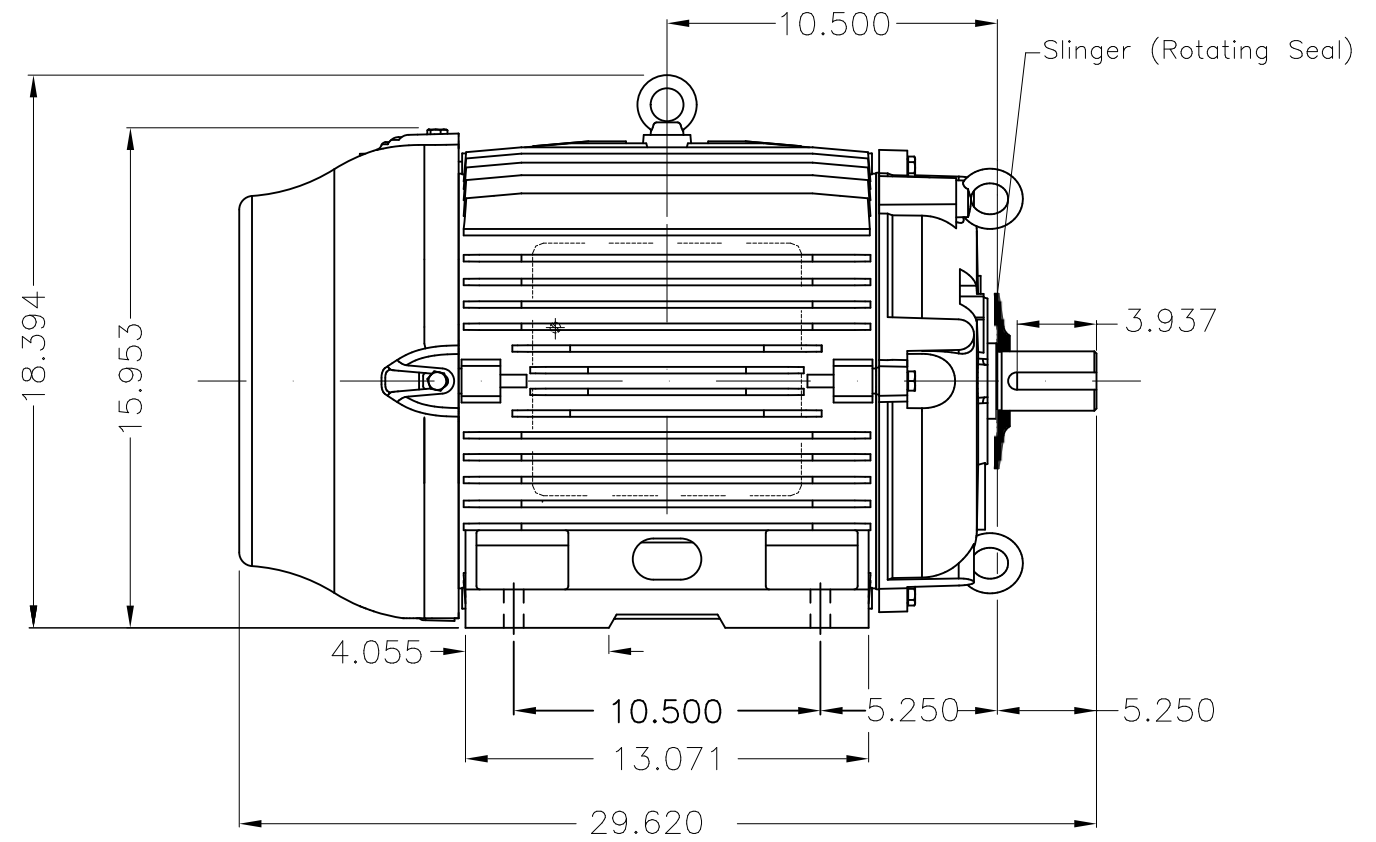

Dimensões em polegada
Dimensions in inches

THIS IS AN UPDATED REVISION, THE
PREVIOUS ONE MUST BE DISREGARDED.

Grounding for leads 5.2–35 mm² / 10–2 AWG

Color RAL 5009
Painting plan 202E
Mounting B3L(E)

ECM	LOC	SUMMARY OF MODIFICATIONS			EXECUTED	CHECKED	RELEASED	DATE	VER
EXECUTED	USERADMIN		THREE PH W22 MOTOR COOLING TOWER HIGH EF						
CHECKED			FRAME 324T IP55 TEFC						
RELEASED			WEG code: 12173720						
REL DT	24.07.2017	WMO	Jaragua do Sul	Product Engineering	SHEET	1 / 1			

7.5/30 HP 08/04 Poles 60Hz

A