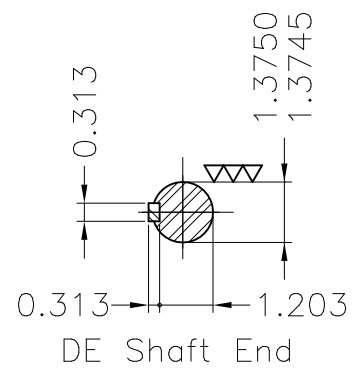

Dimensões em polegada
Dimensions in inches

THIS IS AN UPDATED REVISION, THE
PREVIOUS ONE MUST BE DISREGARDED.

Thermostats 130°C - alarm
Color RAL 5009
Painting plan 202P
Mounting B34R(D)

| ECM | LOC | SUMMARY OF MODIFICATIONS | EXECUTED | CHECKED | RELEASED | DATE | VER |
|----------|------------|--|---------------------|---------|----------|------|-----|
| EXECUTED | USERADMIN | THREE PHASE EXPL. PROOF MOTOR NEMA P.EFF | | | | | |
| CHECKED | | FRAME 213TC IP55 TEFC | | | | | |
| RELEASED | | WEG code: 11483660 | | | | | |
| REL DT | 24.07.2017 | WMO Jaragua do Sul | Product Engineering | SHEET | 1 / 1 | | |

7.5 HP 04 Poles 60Hz

A