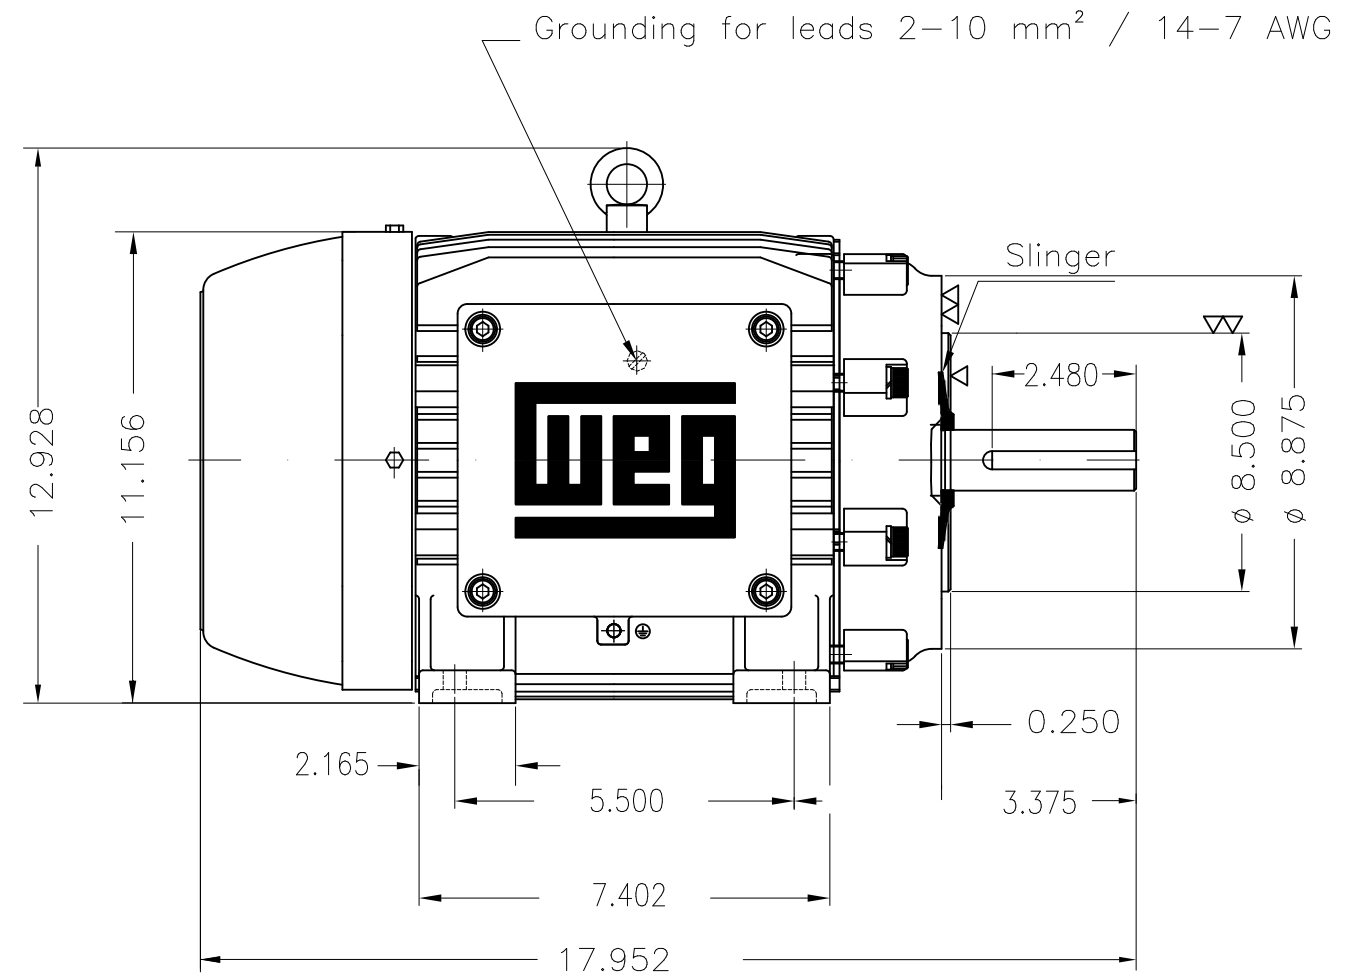

Dimensões em polegada
Dimensions in inches

THIS IS AN UPDATED REVISION, THE
PREVIOUS ONE MUST BE DISREGARDED.

Thermostats 130°C - alarm
Color RAL 5009
Painting plan 202P
Mounting B34R(D)

| ECM | LOC | SUMMARY OF MODIFICATIONS | EXECUTED | CHECKED | RELEASED | DATE | VER |
|----------|------------|--|---------------------|---------|----------|------|-----|
| EXECUTED | USERADMIN | THREE PHASE EXPL. PROOF MOTOR NEMA P.EFF | | | | | |
| CHECKED | | FRAME 213TC IP55 TEFC | | | | | |
| RELEASED | | WEG code: 11483660 | | | | | |
| REL DT | 24.07.2017 | WMO Jaragua do Sul | Product Engineering | SHEET | 1 / 1 | | |

7.5 HP 04 Poles 60Hz

A