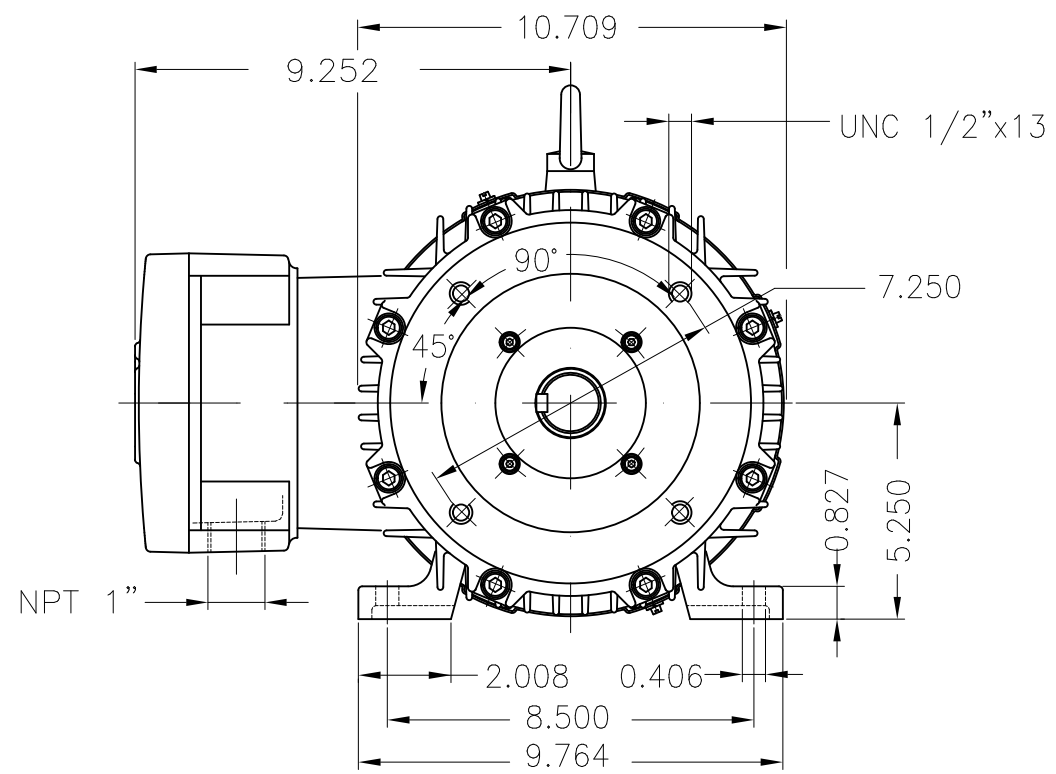

Dimensões em polegada
Dimensions in inches

THIS IS AN UPDATED REVISION, THE
PREVIOUS ONE MUST BE DISREGARDED.

Thermostats 130°C - alarm
Color RAL 5009
Painting plan 202P
Mounting B34R(D)

| ECM | LOC | SUMMARY OF MODIFICATIONS | EXECUTED | CHECKED | RELEASED | DATE | VER |
|----------|------------|--|---------------------|---------|----------|------|-----|
| EXECUTED | USERADMIN | THREE PHASE EXPL. PROOF MOTOR NEMA P.EFF | | | | | |
| CHECKED | | FRAME 213TC IP55 TEFC | | | | | |
| RELEASED | | WEG code: 11483660 | | | | | |
| REL DT | 24.07.2017 | WMO Jaragua do Sul | Product Engineering | SHEET | 1 / 1 | | |

7.5 HP 04 Poles 60Hz

A