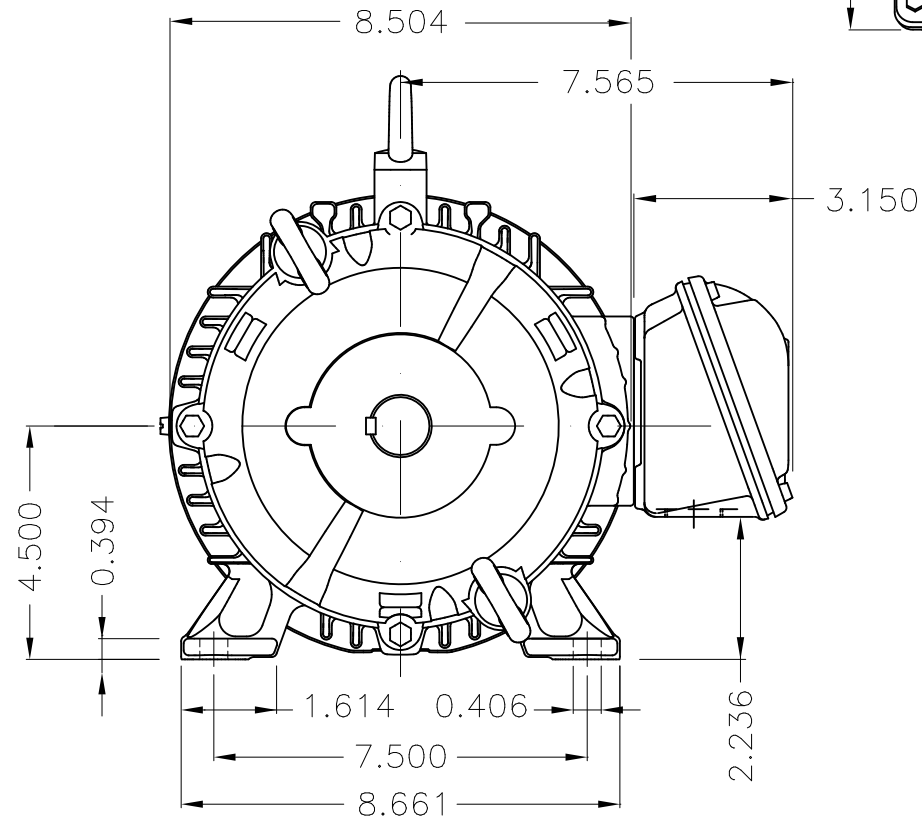

Dimensões em polegada  
Dimensions in inches

THIS IS AN UPDATED REVISION, THE  
PREVIOUS ONE MUST BE DISREGARDED.

Main terminal box

DE Shaft End

Color RAL 5009  
Painting plan 202E  
Mounting B3L(E)

| ECM      | LOC        | SUMMARY OF MODIFICATIONS   | EXECUTED            | CHECKED | RELEASED | DATE | VER |
|----------|------------|--|---------------------|---------|----------|------|-----|
| EXECUTED | USERADMIN  |  THREE PH W22 MOTOR COOLING TOWER NEMA EF<br>FRAME 182T IP55 TEFC<br>WEG code: 11976567 |                     |         |          |      |     |
| CHECKED  |            |  |                     |         |          |      |     |
| RELEASED |            |  |                     |         |          |      |     |
| REL DT   | 24.07.2017 | WMO Jaragua do Sul   | Product Engineering | SHEET   | 1 / 1    |      |     |

1.5 HP 06 Poles 60Hz