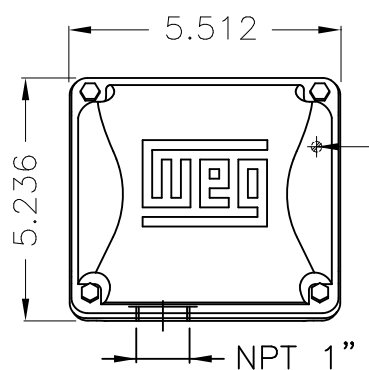

Dimensões em polegada  
Dimensions in inches

THIS IS AN UPDATED REVISION, THE  
PREVIOUS ONE MUST BE DISREGARDED.

Main terminal box

DE Shaft End

Color RAL 5009  
Painting plan 202E  
Mounting B3L(E)

| ECM      | LOC        | SUMMARY OF MODIFICATIONS   | EXECUTED            | CHECKED | RELEASED | DATE | VER |
|----------|------------|--|---------------------|---------|----------|------|-----|
| EXECUTED | USERADMIN  |  THREE PH W22 MOTOR COOLING TOWER NEMA EF<br>FRAME 182T IP55 TEFC<br>WEG code: 11976567 |                     |         |          |      |     |
| CHECKED  |            |  |                     |         |          |      |     |
| RELEASED |            |  |                     |         |          |      |     |
| REL DT   | 24.07.2017 | WMO Jaragua do Sul   | Product Engineering | SHEET   | 1 / 1    |      |     |