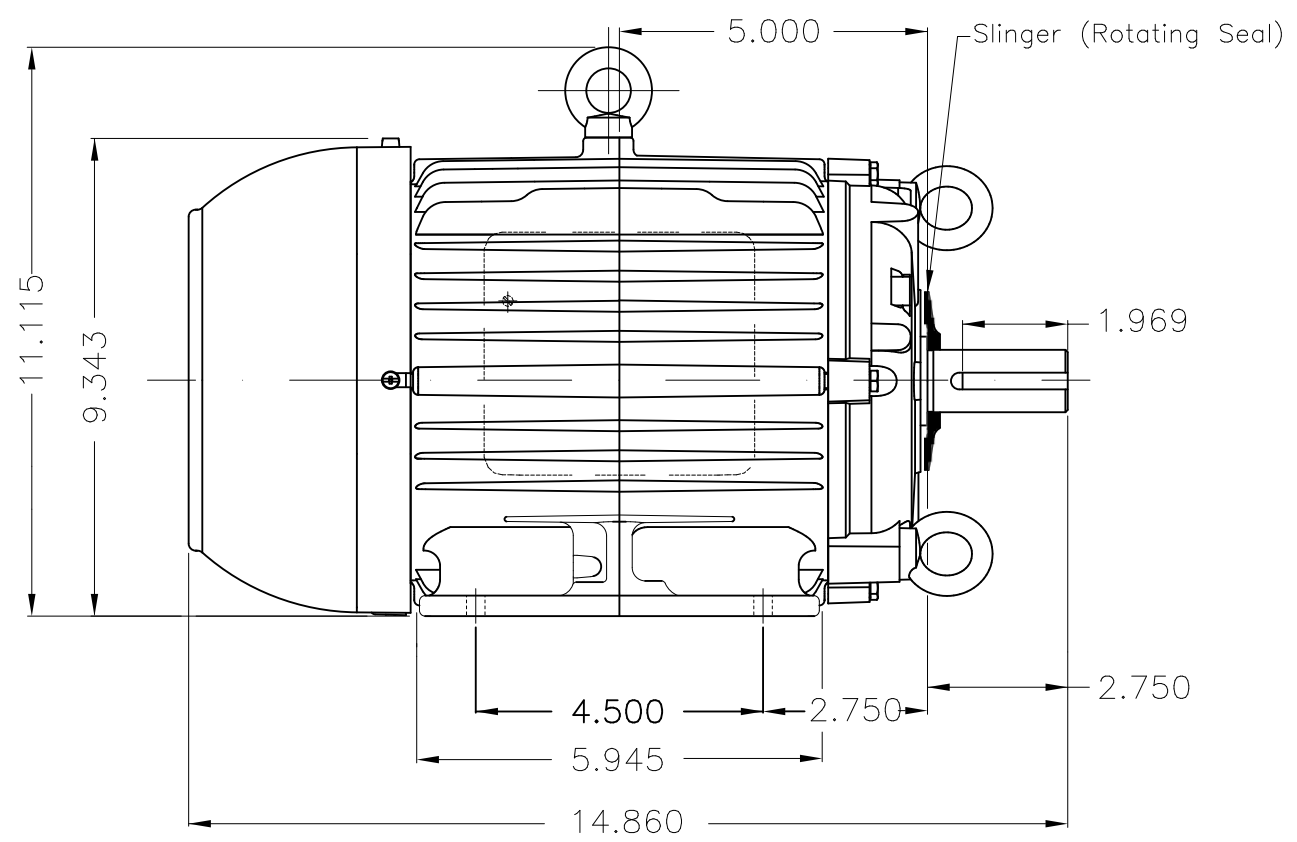

Dimensões em polegada  
Dimensions in inches

THIS IS AN UPDATED REVISION, THE  
PREVIOUS ONE MUST BE DISREGARDED.

Main terminal box

DE Shaft End

Color RAL 5009  
Painting plan 202E  
Mounting B3L(E)

| ECM      | LOC        | SUMMARY OF MODIFICATIONS   | EXECUTED            | CHECKED | RELEASED | DATE | VER |
|----------|------------|--|---------------------|---------|----------|------|-----|
| EXECUTED | USERADMIN  |  THREE PH W22 MOTOR COOLING TOWER NEMA EF<br>FRAME 182T IP55 TEFC<br>WEG code: 11976567 |                     |         |          |      |     |
| CHECKED  |            |  |                     |         |          |      |     |
| RELEASED |            |  |                     |         |          |      |     |
| REL DT   | 24.07.2017 | WMO Jaragua do Sul   | Product Engineering | SHEET   | 1 / 1    |      |     |

1.5 HP 06 Poles 60Hz