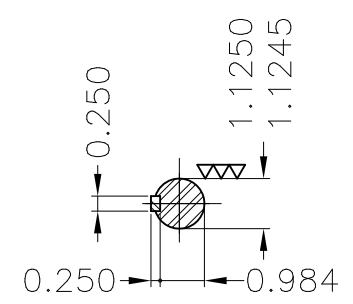

Dimensões em polegada  
Dimensions in inches

THIS IS AN UPDATED REVISION, THE  
PREVIOUS ONE MUST BE DISREGARDED.

Main terminal box

DE Shaft End

Color RAL 5009  
Painting plan 202E  
Mounting B3L(E)

| ECM      | LOC        | SUMMARY OF MODIFICATIONS   | EXECUTED            | CHECKED | RELEASED | DATE | VER |
|----------|------------|--|---------------------|---------|----------|------|-----|
| EXECUTED | USERADMIN  |  THREE PH W22 MOTOR COOLING TOWER NEMA EF<br>FRAME 182T IP55 TEFC<br>WEG code: 11976567 |                     |         |          |      |     |
| CHECKED  |            |  |                     |         |          |      |     |
| RELEASED |            |  |                     |         |          |      |     |
| REL DT   | 24.07.2017 | WMO Jaragua do Sul   | Product Engineering | SHEET   | 1 / 1    |      |     |

1.5 HP 06 Poles 60Hz