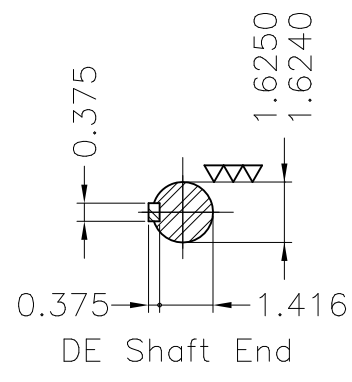

Dimensões em polegada
Dimensions in inches

THIS IS AN UPDATED REVISION, THE
PREVIOUS ONE MUST BE DISREGARDED.

Color RAL 5009
Painting plan 202P
Mounting B3R(D)

ECM	LOC	SUMMARY OF MODIFICATIONS	EXECUTED	CHECKED	RELEASED	DATE	VER
EXECUTED	USERADMIN	THREE PHASE EXPL. PROOF MOTOR NEMA P.EFF					
CHECKED		FRAME 254T IP55 TEFC					
RELEASED		WEG code: 11360597					
REL DT	24.07.2017	WMO Jaragua do Sul	Product Engineering	SHEET	1 / 1		

7.5 HP 06 Poles 60Hz

A