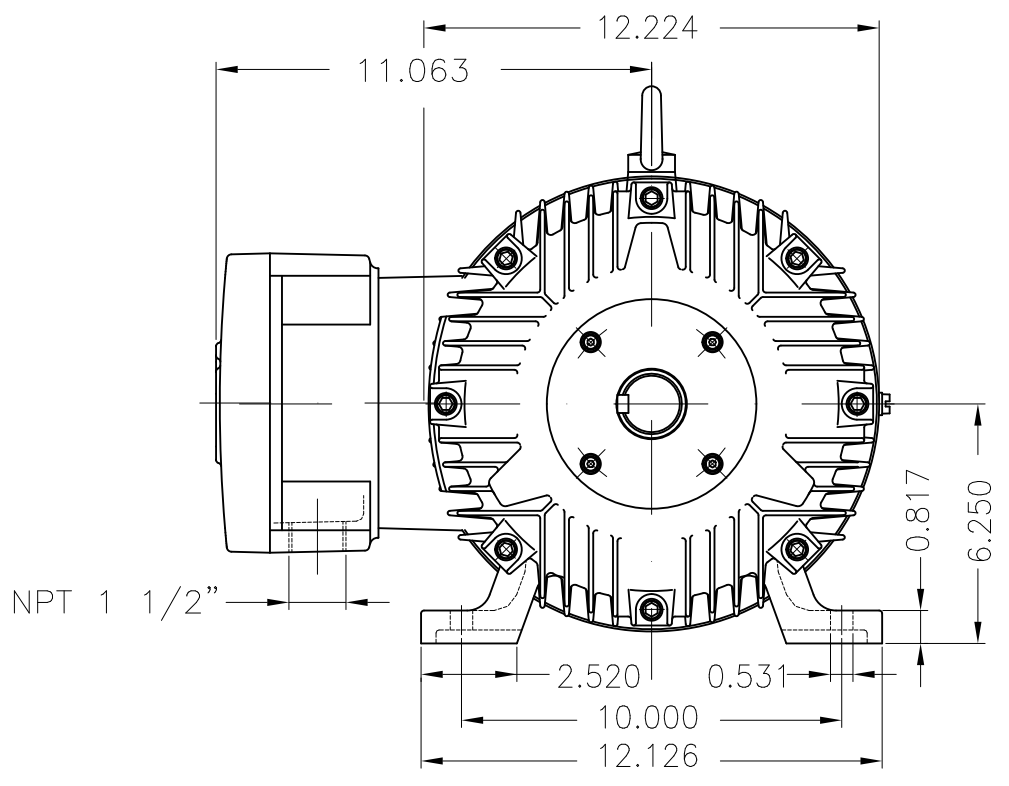

Dimensões em polegada
Dimensions in inches

THIS IS AN UPDATED REVISION, THE
PREVIOUS ONE MUST BE DISREGARDED.

Color RAL 5009
Painting plan 202P
Mounting B3R(D)

ECM	LOC	SUMMARY OF MODIFICATIONS	EXECUTED	CHECKED	RELEASED	DATE	VER
EXECUTED	USERADMIN	THREE PHASE EXPL. PROOF MOTOR NEMA P.EFF					
CHECKED		FRAME 254T IP55 TEFC					
RELEASED		WEG code: 11360597					
REL DT	24.07.2017	WMO Jaragua do Sul	Product Engineering	SHEET	1 / 1		

7.5 HP 06 Poles 60Hz

A