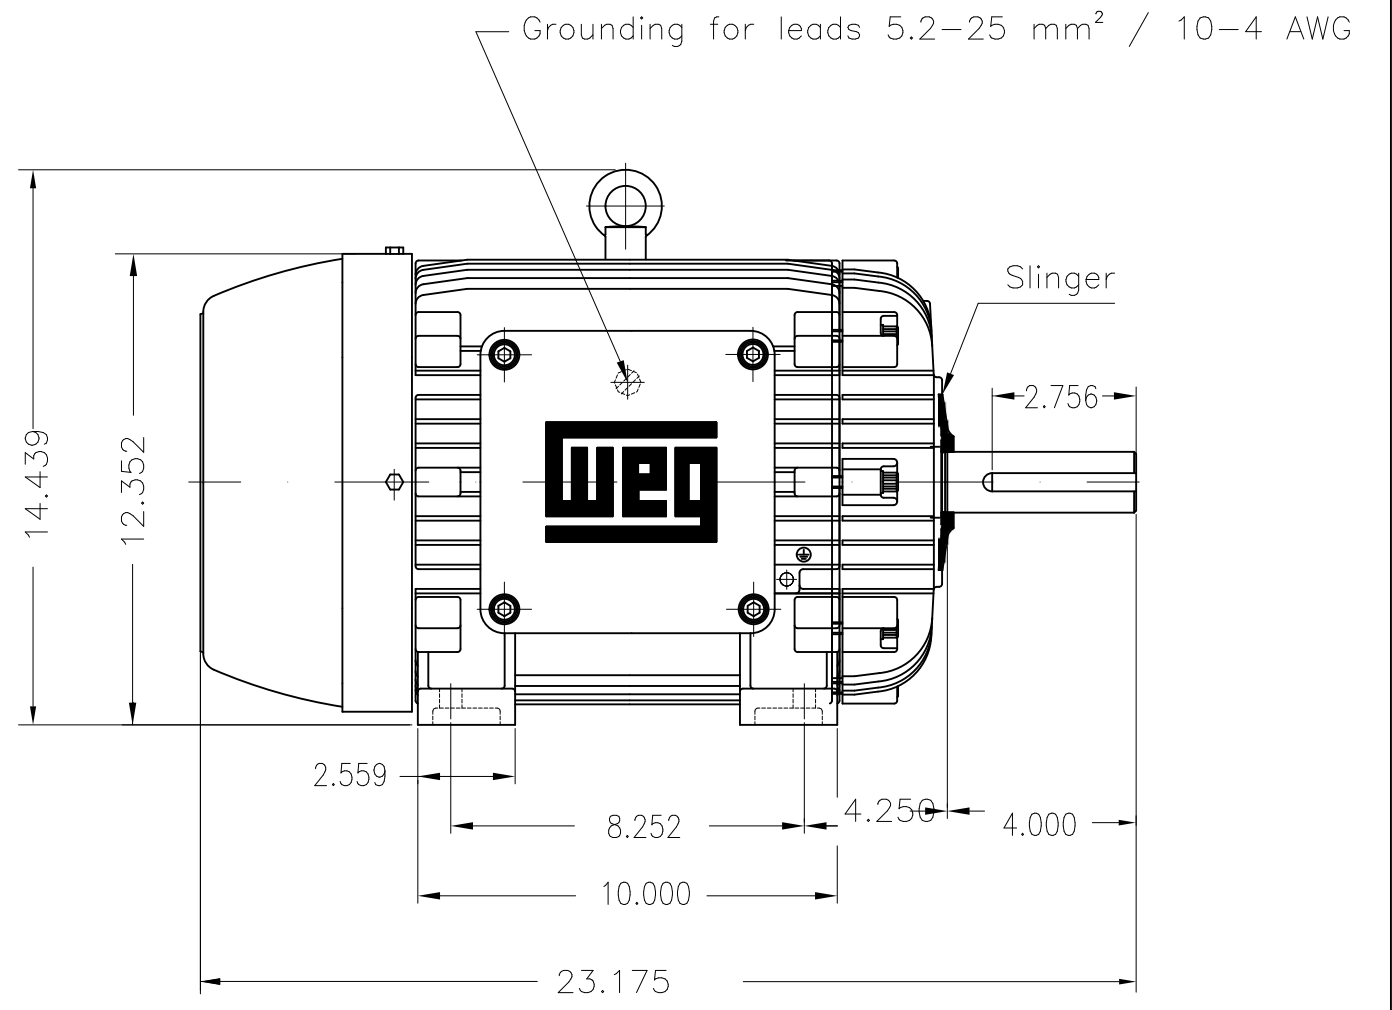

Dimensões em polegada
Dimensions in inches

THIS IS AN UPDATED REVISION, THE
PREVIOUS ONE MUST BE DISREGARDED.

Color RAL 5009
Painting plan 202P
Mounting B3R(D)

ECM	LOC	SUMMARY OF MODIFICATIONS	EXECUTED	CHECKED	RELEASED	DATE	VER
EXECUTED	USERADMIN	THREE PHASE EXPL. PROOF MOTOR NEMA P.EFF					
CHECKED		FRAME 254T IP55 TEFC					
RELEASED		WEG code: 11360597					
REL DT	24.07.2017	WMO Jaragua do Sul	Product Engineering	SHEET	1 / 1		

7.5 HP 06 Poles 60Hz

A