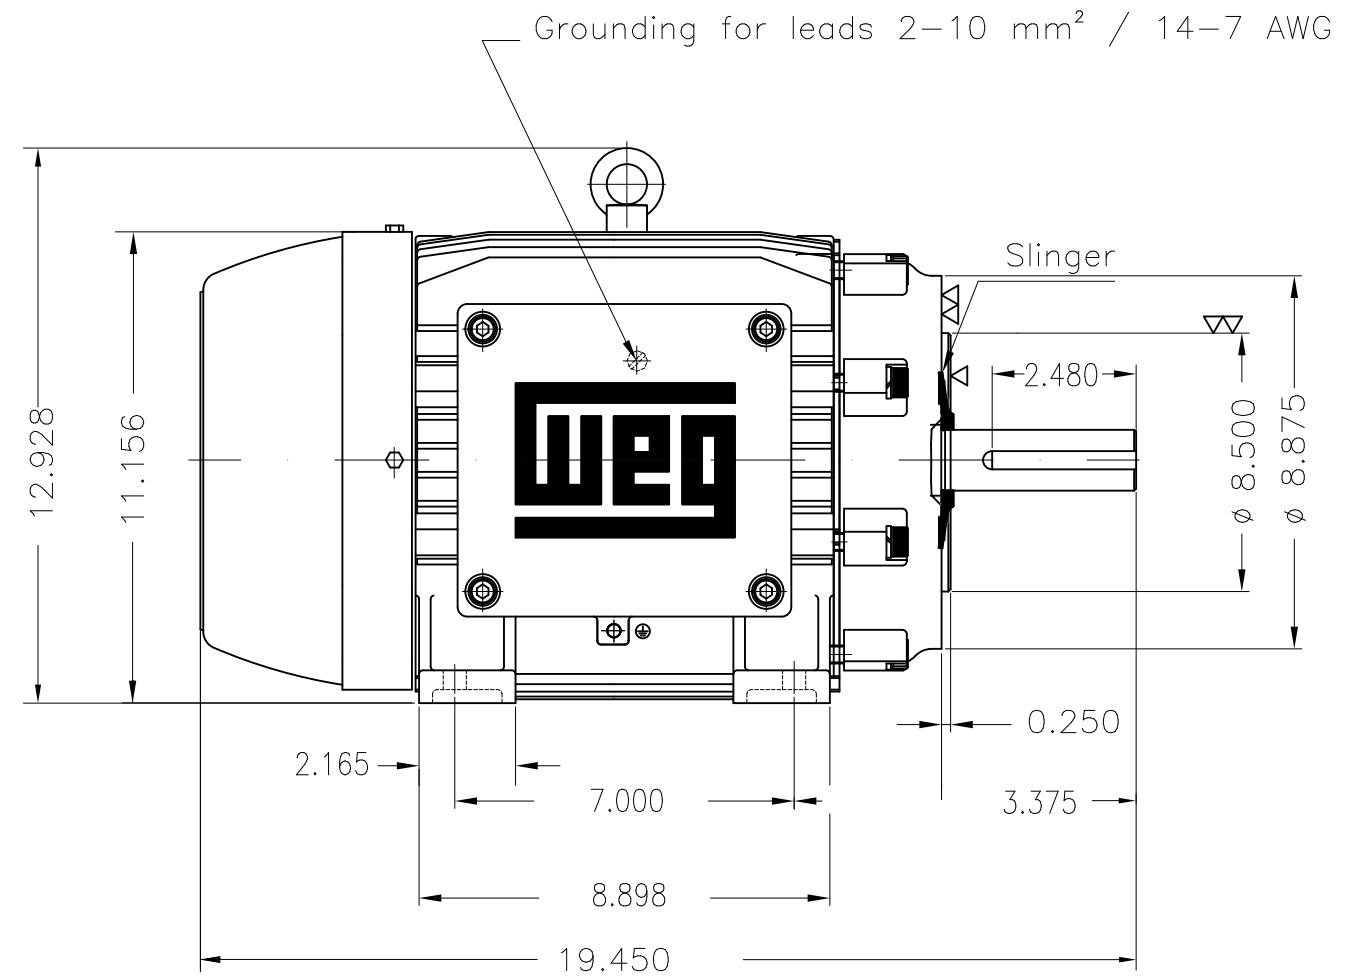

Dimensões em polegada  
Dimensions in inches

THIS IS AN UPDATED REVISION, THE  
PREVIOUS ONE MUST BE DISREGARDED.

Thermostats 130°C - alarm  
Color RAL 5009  
Painting plan 202P  
Mounting B34R(D)

ECM	LOC	SUMMARY OF MODIFICATIONS			EXECUTED	CHECKED	RELEASED	DATE	VER
EXECUTED	USERADMIN	 THREE PHASE EXPL. PROOF MOTOR NEMA P.EFF FRAME 215TC IP55 TEFC WEG code: 11483666							
CHECKED									
RELEASED									
REL DT	24.07.2017	WMO	Jaragua do Sul	Product Engineering	SHEET	1 / 1			

10 HP 04 Poles 60Hz

A