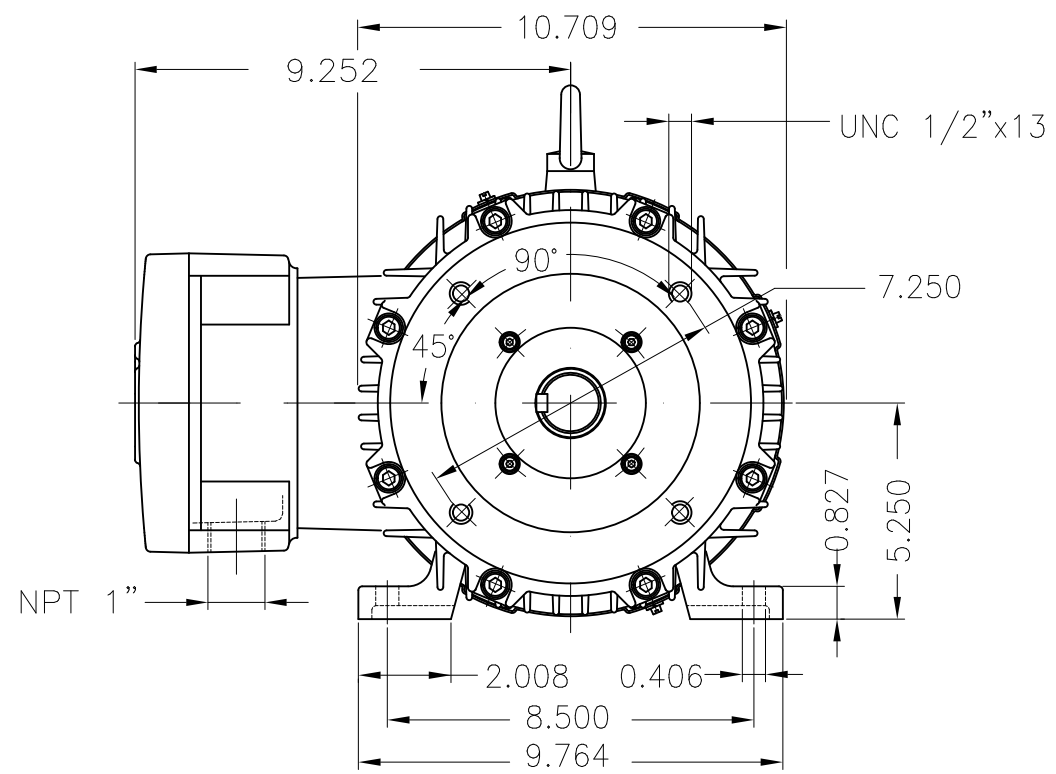

Dimensões em polegada  
Dimensions in inches

THIS IS AN UPDATED REVISION, THE  
PREVIOUS ONE MUST BE DISREGARDED.

Thermostats 130°C - alarm  
Color RAL 5009  
Painting plan 202P  
Mounting B34R(D)

ECM	LOC	SUMMARY OF MODIFICATIONS			EXECUTED	CHECKED	RELEASED	DATE	VER
EXECUTED	USERADMIN	 THREE PHASE EXPL. PROOF MOTOR NEMA P.EFF FRAME 215TC IP55 TEFC WEG code: 11483666							
CHECKED									
RELEASED									
REL DT	24.07.2017	WMO	Jaragua do Sul	Product Engineering	SHEET	1 / 1			

10 HP 04 Poles 60Hz

A