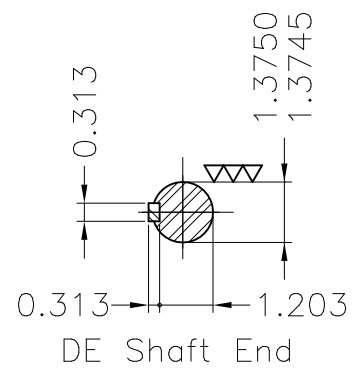

Dimensões em polegada  
Dimensions in inches

THIS IS AN UPDATED REVISION, THE  
PREVIOUS ONE MUST BE DISREGARDED.

Thermostats 130°C - alarm  
Color RAL 5009  
Painting plan 202P  
Mounting B34R(D)

ECM	LOC	SUMMARY OF MODIFICATIONS			EXECUTED	CHECKED	RELEASED	DATE	VER
EXECUTED	USERADMIN	 THREE PHASE EXPL. PROOF MOTOR NEMA P.EFF FRAME 215TC IP55 TEFC WEG code: 11483666							
CHECKED									
RELEASED									
REL DT	24.07.2017	WMO	Jaragua do Sul	Product Engineering	SHEET	1 / 1			

10 HP 04 Poles 60Hz

A