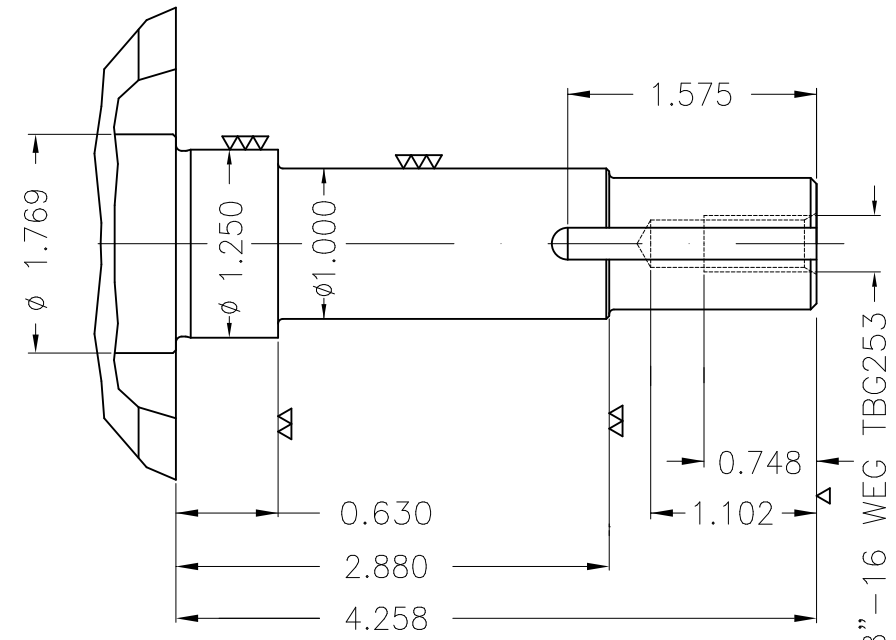

Dimensões em polegada  
Dimensions in inches

THIS IS AN UPDATED REVISION, THE  
PREVIOUS ONE MUST BE DISREGARDED.

EUNC 3/8" - 16 WEG TBG253

Design A  
Color Munsell N 1 matte black  
Painting plan 207N  
Mounting F-1/B34R(D)

| ECM      | LOC        | SUMMARY OF MODIFICATIONS |  |                     | EXECUTED | CHECKED | RELEASED | DATE | VER |
|----------|------------|--------------------------|--|---------------------|----------|---------|----------|------|-----|
| EXECUTED | USERADMIN  |                          | THREE P. MOTOR TEFC ROLLED STEEL NEMA P. |                     |          |         |          |      |     |
| CHECKED  |            |                          | FRAME 213/5JM IP55 TEFC                  |                     |          |         |          |      |     |
| RELEASED |            |                          | WEG code: 13181453                       |                     |          |         |          |      |     |
| REL DT   | 24.07.2017 | WMO                      | Jaragua do Sul                           | Product Engineering | SHEET    | 1 / 1   |          |      |     |