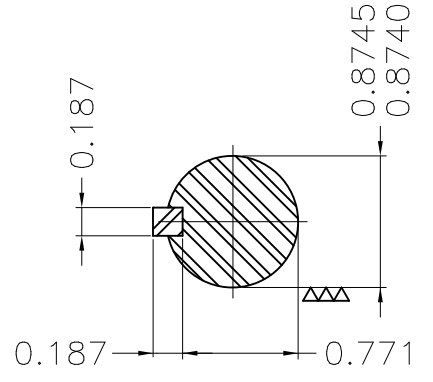

Dimensões em polegada  
Dimensions in inches

THIS IS AN UPDATED REVISION, THE  
PREVIOUS ONE MUST BE DISREGARDED.

EUNC 3/8" - 16 WEG TBG253

Design A  
Color Munsell N 1 matte black  
Painting plan 207N  
Mounting F-1/B34R(D)

| ECM      | LOC        | SUMMARY OF MODIFICATIONS |  |                     | EXECUTED | CHECKED | RELEASED | DATE | VER |
|----------|------------|--------------------------|--|---------------------|----------|---------|----------|------|-----|
| EXECUTED | USERADMIN  |                          | THREE P. MOTOR TEFC ROLLED STEEL NEMA P. |                     |          |         |          |      |     |
| CHECKED  |            |                          | FRAME 213/5JM IP55 TEFC                  |                     |          |         |          |      |     |
| RELEASED |            |                          | WEG code: 13181453                       |                     |          |         |          |      |     |
| REL DT   | 24.07.2017 | WMO                      | Jaragua do Sul                           | Product Engineering | SHEET    | 1 / 1   |          |      |     |