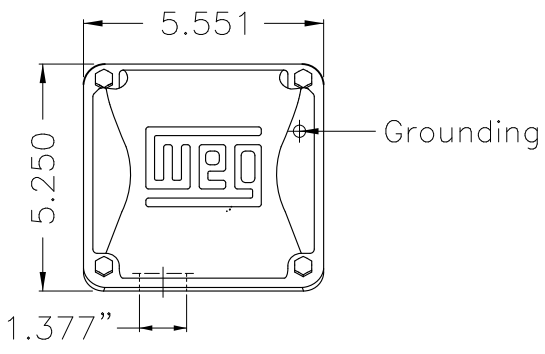

Dimensões em polegada  
Dimensions in inches

THIS IS AN UPDATED REVISION, THE  
PREVIOUS ONE MUST BE DISREGARDED.

EUNC 3/8" - 16 WEG TBG253

Design A  
Color Munsell N 1 matte black  
Painting plan 207N  
Mounting F-1/B34R(D)

| ECM      | LOC        | SUMMARY OF MODIFICATIONS |  |                     | EXECUTED | CHECKED | RELEASED | DATE | VER |
|----------|------------|--------------------------|--|---------------------|----------|---------|----------|------|-----|
| EXECUTED | USERADMIN  |                          | THREE P. MOTOR TEFC ROLLED STEEL NEMA P. |                     |          |         |          |      |     |
| CHECKED  |            |                          | FRAME 213/5JM IP55 TEFC                  |                     |          |         |          |      |     |
| RELEASED |            |                          | WEG code: 13181453                       |                     |          |         |          |      |     |
| REL DT   | 24.07.2017 | WMO                      | Jaragua do Sul                           | Product Engineering | SHEET    | 1 / 1   |          |      |     |