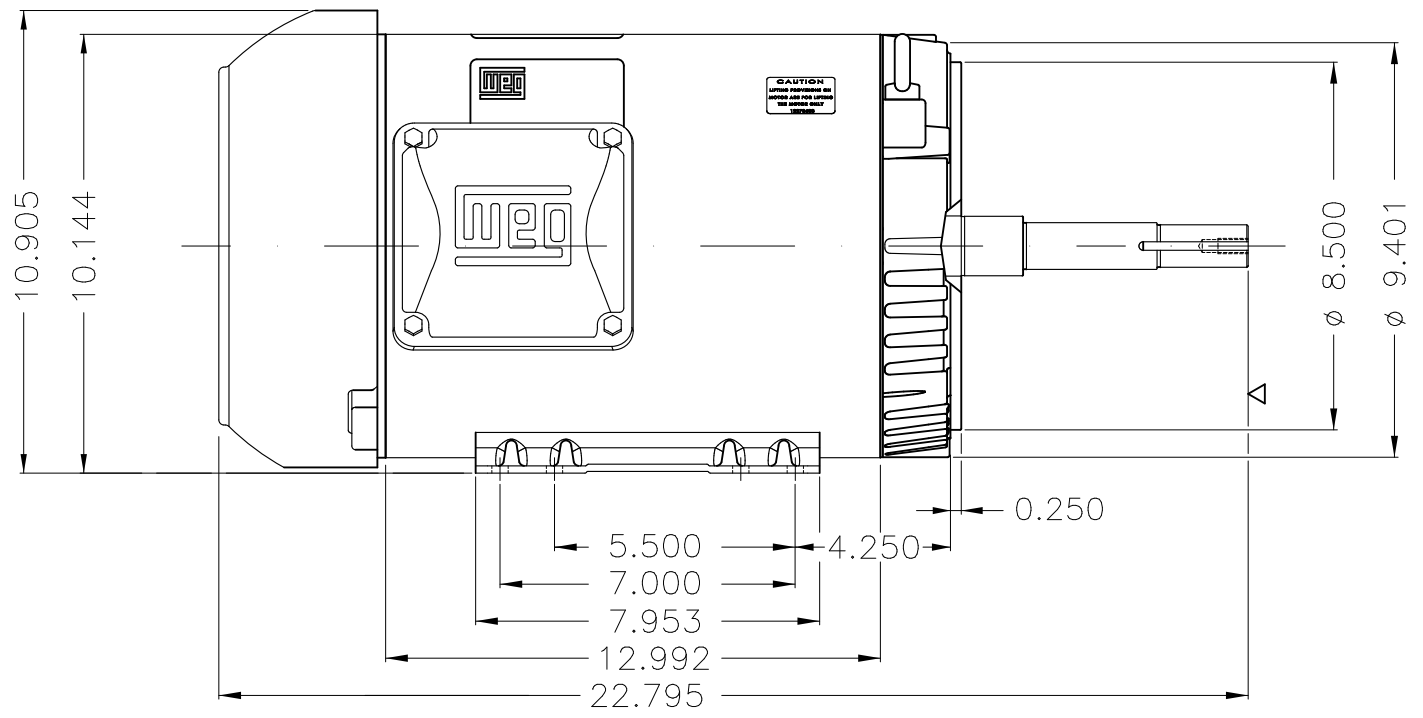

Dimensões em polegada  
Dimensions in inches

THIS IS AN UPDATED REVISION, THE  
PREVIOUS ONE MUST BE DISREGARDED.

EUNC 3/8" - 16 WEG TBG253

Design A  
Color Munsell N 1 matte black  
Painting plan 207N  
Mounting F-1/B34R(D)

| ECM      | LOC        | SUMMARY OF MODIFICATIONS |  |                     | EXECUTED | CHECKED | RELEASED | DATE | VER |
|----------|------------|--------------------------|--|---------------------|----------|---------|----------|------|-----|
| EXECUTED | USERADMIN  |                          | THREE P. MOTOR TEFC ROLLED STEEL NEMA P. |                     |          |         |          |      |     |
| CHECKED  |            |                          | FRAME 213/5JM IP55 TEFC                  |                     |          |         |          |      |     |
| RELEASED |            |                          | WEG code: 13181453                       |                     |          |         |          |      |     |
| REL DT   | 24.07.2017 | WMO                      | Jaragua do Sul                           | Product Engineering | SHEET    | 1 / 1   |          |      |     |