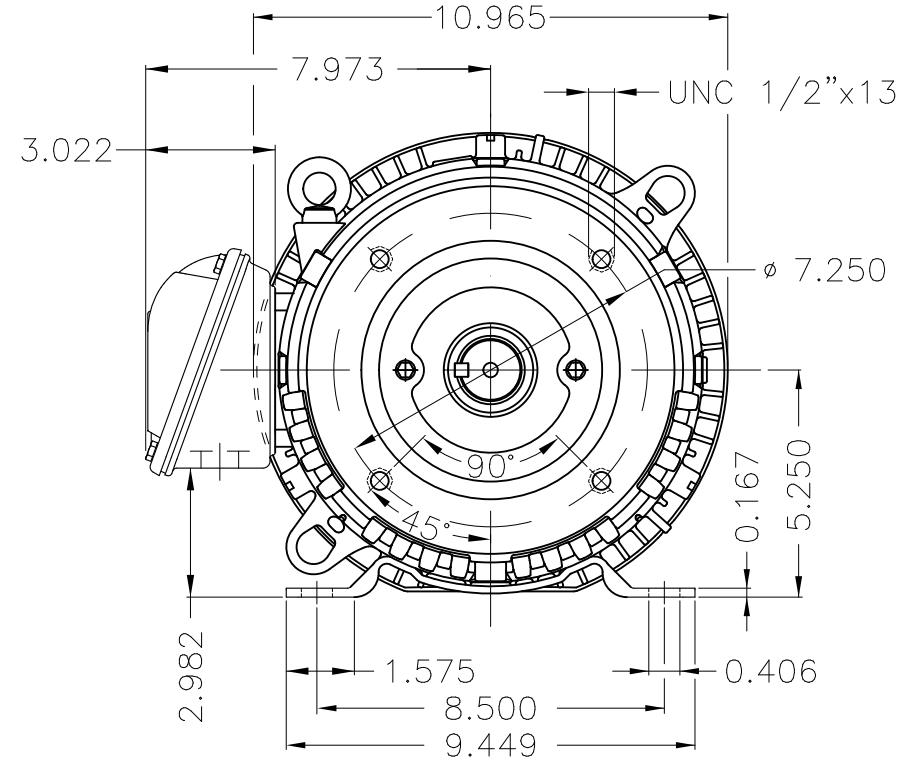

Dimensões em polegada  
Dimensions in inches

THIS IS AN UPDATED REVISION, THE  
PREVIOUS ONE MUST BE DISREGARDED.

EUNC 3/8" - 16 WEG TBG253

Design A  
Color Munsell N 1 matte black  
Painting plan 207N  
Mounting F-1/B34R(D)

| ECM      | LOC        | SUMMARY OF MODIFICATIONS |  |                     | EXECUTED | CHECKED | RELEASED | DATE | VER |
|----------|------------|--------------------------|--|---------------------|----------|---------|----------|------|-----|
| EXECUTED | USERADMIN  |                          | THREE P. MOTOR TEFC ROLLED STEEL NEMA P. |                     |          |         |          |      |     |
| CHECKED  |            |                          | FRAME 213/5JM IP55 TEFC                  |                     |          |         |          |      |     |
| RELEASED |            |                          | WEG code: 13181453                       |                     |          |         |          |      |     |
| REL DT   | 24.07.2017 | WMO                      | Jaragua do Sul                           | Product Engineering | SHEET    | 1 / 1   |          |      |     |

15 HP 02 Poles 60Hz

A