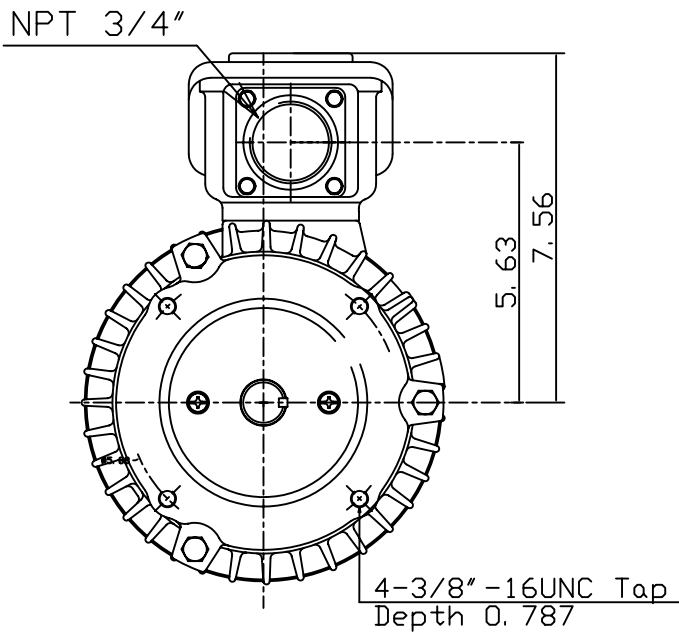

DATE
JULY 15, 2004
CATALOG NO.
NVO024C

OUTLINE DIMENSIONS
3-PHASE INDUCTION MOTOR

MOTOR TYPE:
AEVANE
FRAME NO. 145TC

Pole	HP	KW	Hz	VOLT	Syn. Speed RPM
4	2	1.5	60	230/460	1800

Ins	Rating	Dimension in	Approx Weight	Bearings
F	CONT.	INCHES	55 lbs.	DE: 6205ZZ NDE: 6205ZZ

Totally Enclosed Fan-Cooled Vertical Type. Squirrel-Cage Rotor.

DWN.	J. Y. WU	10-05-00
CHKD.	C. S. LO	10-13-00
APPD.	Y. B. HUANG	10-13-00

TECO Westinghouse

DWG NO.
31049U568012