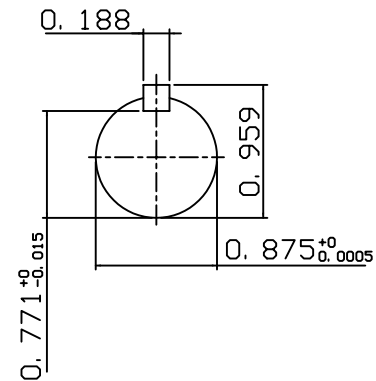

DATE
JULY 15, 2004
CATALOG NO.
NVO024C

OUTLINE DIMENSIONS
3-PHASE INDUCTION MOTOR

MOTOR TYPE:
AEVANE
FRAME NO. 145TC

Pole	HP	KW	Hz	VOLT	Syn. Speed RPM
4	2	1.5	60	230/460	1800

Ins	Rating	Dimension in	Approx Weight	Bearings
F	CONT.	INCHES	55 lbs.	DE: 6205ZZ NDE: 6205ZZ

Totally Enclosed Fan-Cooled Vertical Type. Squirrel-Cage Rotor.

DWN.	J. Y. WU	10-05-00
CHKD.	C. S. LO	10-13-00
APPD.	Y. B. HUANG	10-13-00

TECO Westinghouse

DWG NO.
31049U568012