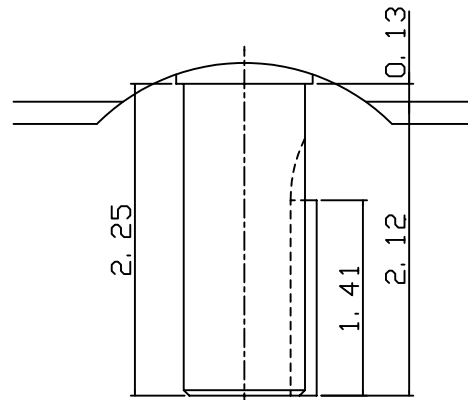

DATE
JULY 15, 2004
CATALOG NO.
NVO024C

OUTLINE DIMENSIONS
3-PHASE INDUCTION MOTOR

MOTOR TYPE:
AEVANE
FRAME NO. 145TC

Pole	HP	KW	Hz	VOLT	Syn. Speed RPM
4	2	1.5	60	230/460	1800

Ins	Rating	Dimension in	Approx Weight	Bearings
F	CONT.	INCHES	55 lbs.	DE: 6205ZZ NDE: 6205ZZ

Totally Enclosed Fan-Cooled Vertical Type. Squirrel-Cage Rotor.

DWN.	J. Y. WU	10-05-00
CHKD.	C. S. LO	10-13-00
APPD.	Y. B. HUANG	10-13-00

TECO Westinghouse

DWG NO.
31049U568012