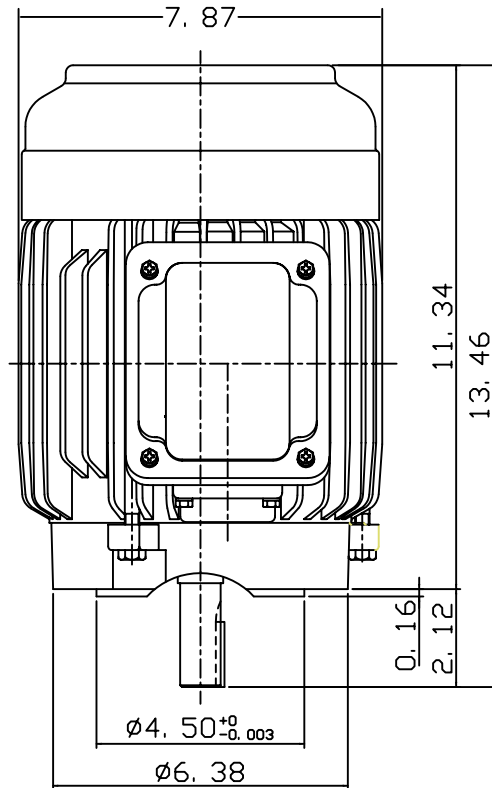

DATE
JULY 15, 2004
CATALOG NO.
NVO024C

OUTLINE DIMENSIONS
3-PHASE INDUCTION MOTOR

MOTOR TYPE:
AEVANE
FRAME NO. 145TC

Pole	HP	KW	Hz	VOLT	Syn. Speed RPM
4	2	1.5	60	230/460	1800

Ins	Rating	Dimension in	Approx Weight	Bearings
F	CONT.	INCHES	55 lbs.	DE: 6205ZZ NDE: 6205ZZ

Totally Enclosed Fan-Cooled Vertical Type. Squirrel-Cage Rotor.

DWN.	J. Y. WU	10-05-00
CHKD.	C. S. LO	10-13-00
APPD.	Y. B. HUANG	10-13-00

TECO Westinghouse

DWG NO.
31049U568012