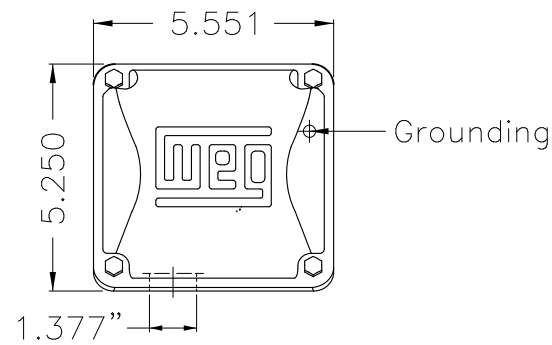

Dimensões em polegada
Dimensions in inches

THIS IS AN UPDATED REVISION, THE
PREVIOUS ONE MUST BE DISREGARDED.

Color Munsell N 1 matte black
Painting plan 207N
Mounting F-1/B34R(D)

ECM	LOC	SUMMARY OF MODIFICATIONS	EXECUTED	CHECKED	RELEASED	DATE	VER
EXECUTED	USERADMIN	THREE PHASE ODP ROLLED STEEL NEMA PREM.					
CHECKED		FRAME 213/5JP ODP					
RELEASED		WEG code: 12682727					
REL DT	24.07.2017	WMO Jaragua do Sul	Product Engineering	SHEET	1 / 1		

7.5 HP 04 Poles 60Hz

A