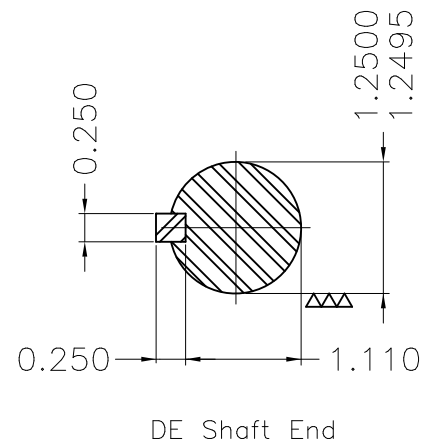

Dimensões em polegada
Dimensions in inches

THIS IS AN UPDATED REVISION, THE
PREVIOUS ONE MUST BE DISREGARDED.

Color Munsell N 1 matte black
Painting plan 207N
Mounting F-1/B34R(D)

ECM	LOC	SUMMARY OF MODIFICATIONS	EXECUTED	CHECKED	RELEASED	DATE	VER
EXECUTED	USERADMIN	THREE PHASE ODP ROLLED STEEL NEMA PREM.					
CHECKED		FRAME 213/5JP ODP					
RELEASED		WEG code: 12682727					
REL DT	24.07.2017	WMO Jaragua do Sul	Product Engineering	SHEET	1 / 1		

7.5 HP 04 Poles 60Hz

A