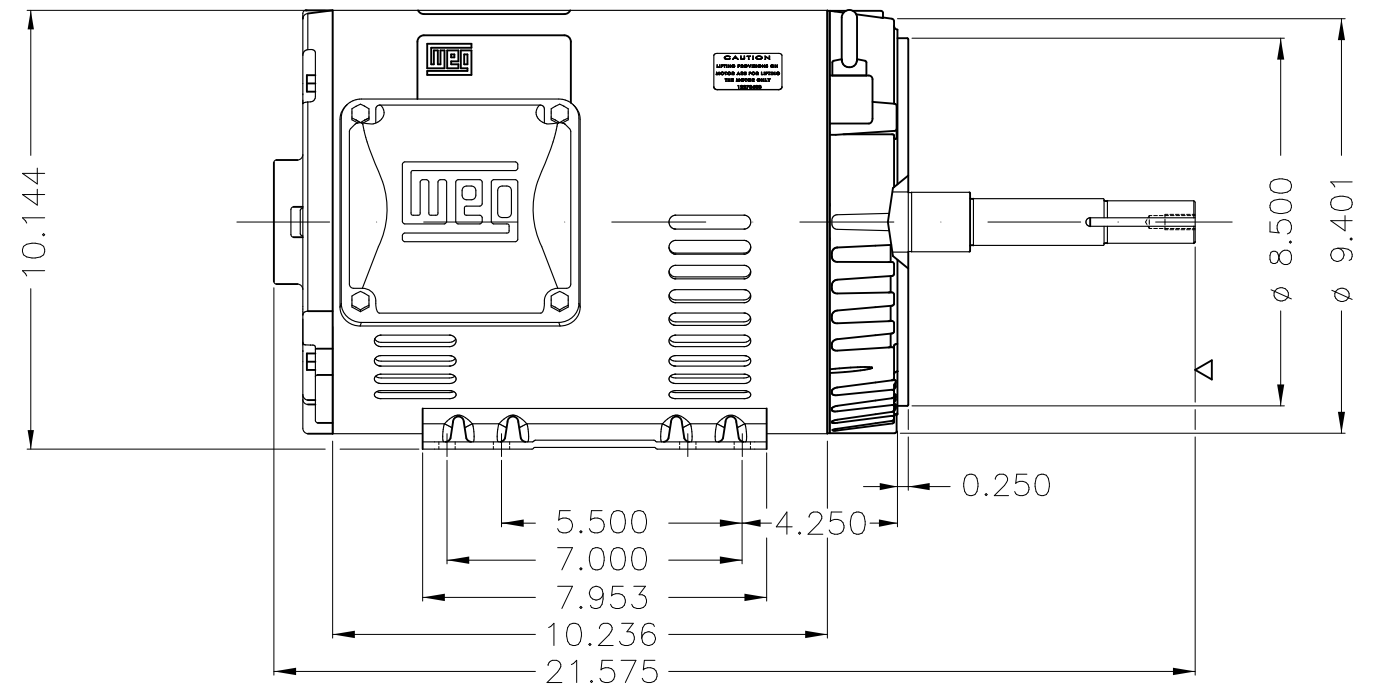

Dimensões em polegada
Dimensions in inches

THIS IS AN UPDATED REVISION, THE
PREVIOUS ONE MUST BE DISREGARDED.

Color Munsell N 1 matte black
Painting plan 207N
Mounting F-1/B34R(D)

ECM	LOC	SUMMARY OF MODIFICATIONS	EXECUTED	CHECKED	RELEASED	DATE	VER
EXECUTED	USERADMIN	THREE PHASE ODP ROLLED STEEL NEMA PREM.					
CHECKED		FRAME 213/5JP ODP					
RELEASED		WEG code: 12682727					
REL DT	24.07.2017	WMO Jaragua do Sul	Product Engineering	SHEET	1 / 1		

7.5 HP 04 Poles 60Hz

A