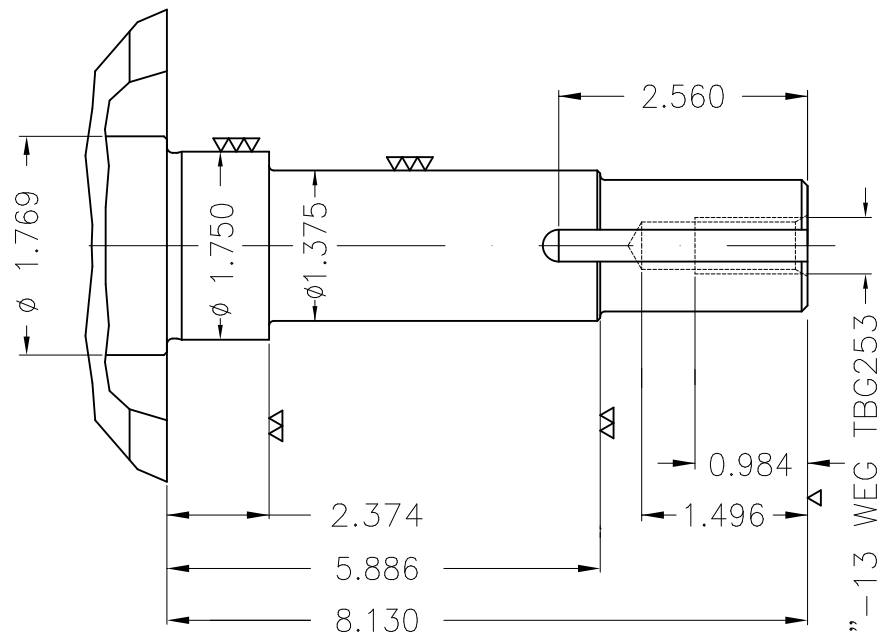

Dimensões em polegada
Dimensions in inches

THIS IS AN UPDATED REVISION, THE
PREVIOUS ONE MUST BE DISREGARDED.

Color Munsell N 1 matte black
Painting plan 207N
Mounting F-1/B34R(D)

ECM	LOC	SUMMARY OF MODIFICATIONS	EXECUTED	CHECKED	RELEASED	DATE	VER
EXECUTED	USERADMIN	THREE PHASE ODP ROLLED STEEL NEMA PREM.					
CHECKED		FRAME 213/5JP ODP					
RELEASED		WEG code: 12682727					
REL DT	24.07.2017	WMO Jaragua do Sul	Product Engineering	SHEET	1 / 1		

7.5 HP 04 Poles 60Hz

A