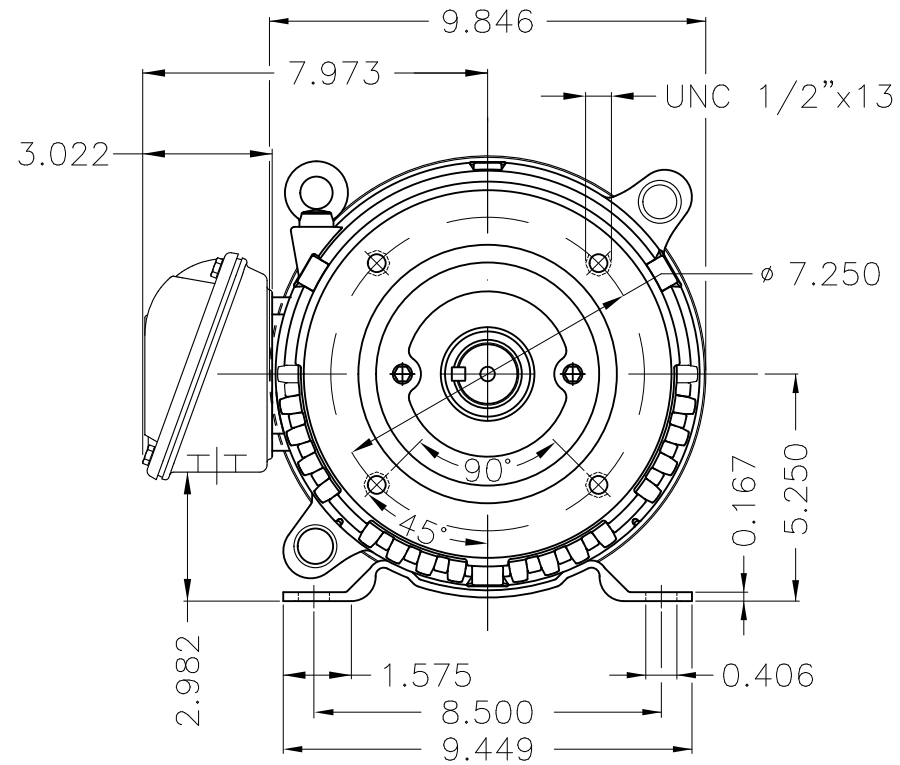

Dimensões em polegada
Dimensions in inches

THIS IS AN UPDATED REVISION, THE
PREVIOUS ONE MUST BE DISREGARDED.

Color Munsell N 1 matte black
Painting plan 207N
Mounting F-1/B34R(D)

ECM	LOC	SUMMARY OF MODIFICATIONS	EXECUTED	CHECKED	RELEASED	DATE	VER
EXECUTED	USERADMIN	THREE PHASE ODP ROLLED STEEL NEMA PREM.					
CHECKED		FRAME 213/5JP ODP					
RELEASED		WEG code: 12682727					
REL DT	24.07.2017	WMO Jaragua do Sul	Product Engineering	SHEET	1 / 1		

7.5 HP 04 Poles 60Hz

A