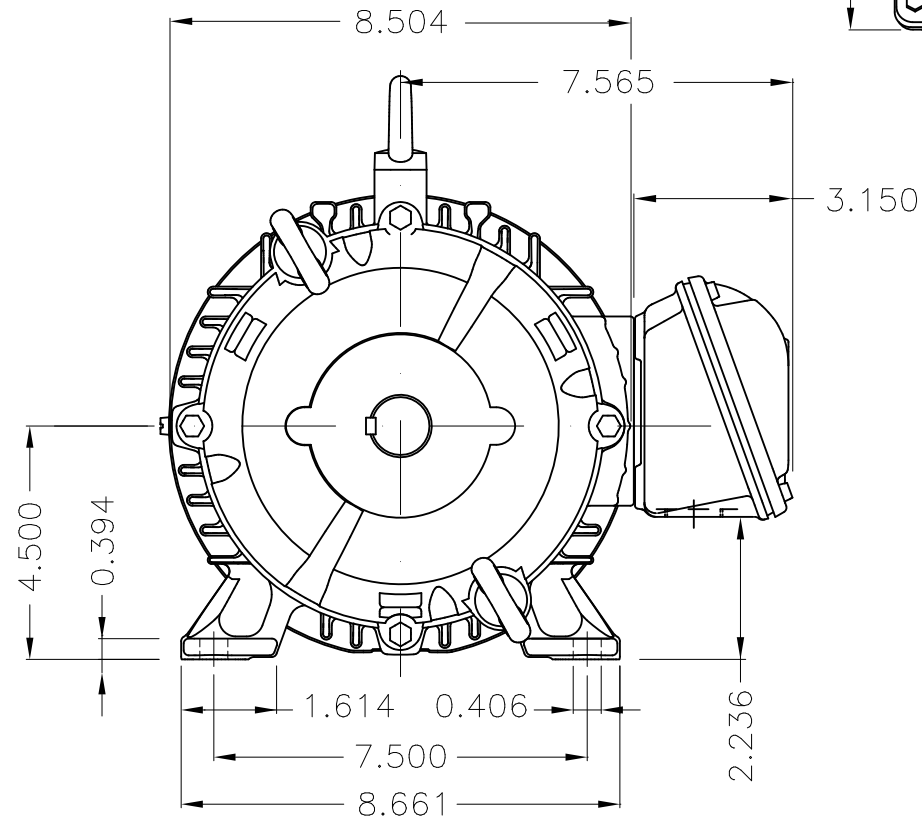

Dimensões em polegada
Dimensions in inches

THIS IS AN UPDATED REVISION, THE
PREVIOUS ONE MUST BE DISREGARDED.

Main terminal box

DE Shaft End

Color RAL 5009
Painting plan 202E
Mounting B3L(E)

ECM	LOC	SUMMARY OF MODIFICATIONS	EXECUTED	CHECKED	RELEASED	DATE	VER
EXECUTED	USERADMIN	 THREE PH W22 MOTOR COOLING TOWER NEMA EF FRAME 182T IP55 TEFC WEG code: 11972705					
CHECKED							
RELEASED							
REL DT	24.07.2017	WMO Jaragua do Sul	Product Engineering	SHEET	1 / 1		

3 HP 04 Poles 60Hz