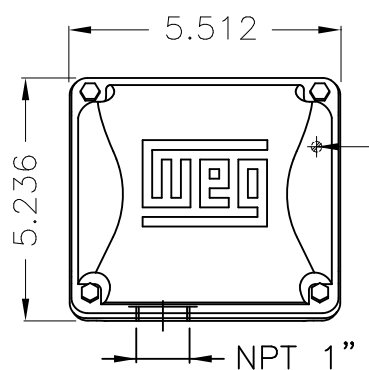

Dimensões em polegada
Dimensions in inches

THIS IS AN UPDATED REVISION, THE
PREVIOUS ONE MUST BE DISREGARDED.

Main terminal box

DE Shaft End

Color RAL 5009
Painting plan 202E
Mounting B3L(E)

ECM	LOC	SUMMARY OF MODIFICATIONS	EXECUTED	CHECKED	RELEASED	DATE	VER
EXECUTED	USERADMIN	 THREE PH W22 MOTOR COOLING TOWER NEMA EF FRAME 182T IP55 TEFC WEG code: 11972705					
CHECKED							
RELEASED							
REL DT	24.07.2017	WMO Jaragua do Sul	Product Engineering	SHEET	1 / 1		

3 HP 04 Poles 60Hz