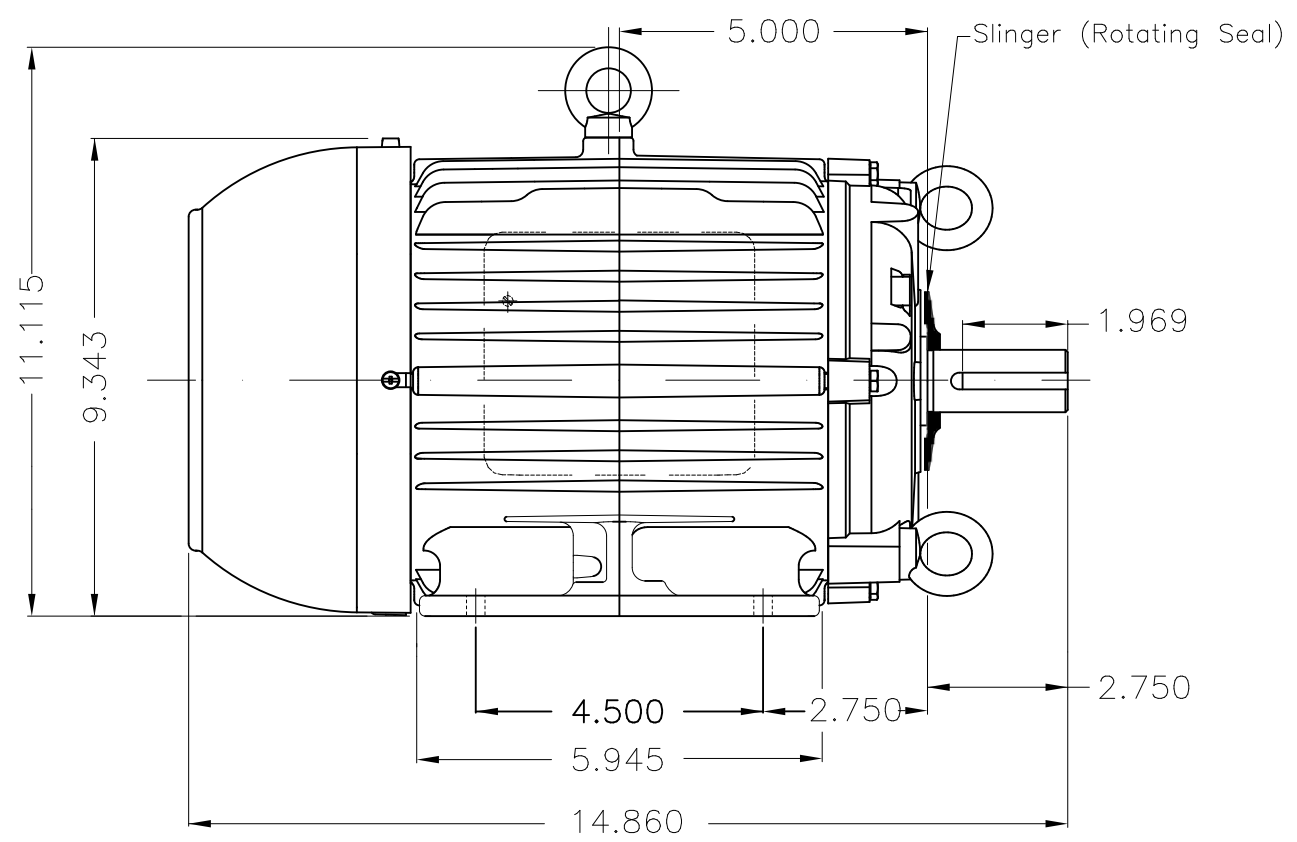

Dimensões em polegada
Dimensions in inches

THIS IS AN UPDATED REVISION, THE
PREVIOUS ONE MUST BE DISREGARDED.

Main terminal box

DE Shaft End

Color RAL 5009
Painting plan 202E
Mounting B3L(E)

ECM	LOC	SUMMARY OF MODIFICATIONS	EXECUTED	CHECKED	RELEASED	DATE	VER
EXECUTED	USERADMIN	 THREE PH W22 MOTOR COOLING TOWER NEMA EF FRAME 182T IP55 TEFC WEG code: 11972705					
CHECKED							
RELEASED							
REL DT	24.07.2017	WMO Jaragua do Sul	Product Engineering	SHEET	1 / 1		

3 HP 04 Poles 60Hz