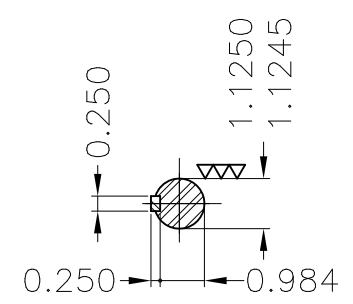

Dimensões em polegada
Dimensions in inches

THIS IS AN UPDATED REVISION, THE
PREVIOUS ONE MUST BE DISREGARDED.

Main terminal box

DE Shaft End

Color RAL 5009
Painting plan 202E
Mounting B3L(E)

ECM	LOC	SUMMARY OF MODIFICATIONS	EXECUTED	CHECKED	RELEASED	DATE	VER
EXECUTED	USERADMIN	 THREE PH W22 MOTOR COOLING TOWER NEMA EF FRAME 182T IP55 TEFC WEG code: 11972705					
CHECKED							
RELEASED							
REL DT	24.07.2017	WMO Jaragua do Sul	Product Engineering	SHEET	1 / 1		

3 HP 04 Poles 60Hz