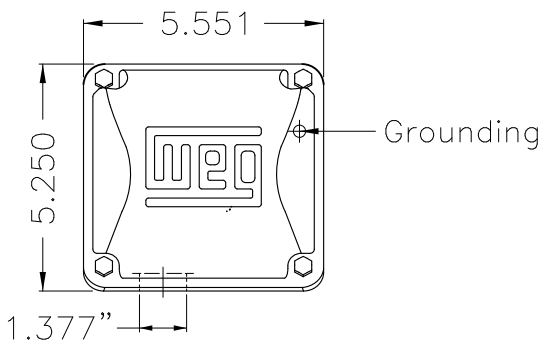

Dimensões em polegada
Dimensions in inches

THIS IS AN UPDATED REVISION, THE
PREVIOUS ONE MUST BE DISREGARDED.

Color Munsell N 1 matte black
Painting plan 207N
Mounting F-1/B34R(D)

ECM	LOC	SUMMARY OF MODIFICATIONS	EXECUTED	CHECKED	RELEASED	DATE	VER
EXECUTED	USERADMIN	THREE PHASE ODP ROLLED STEEL NEMA PREM.					
CHECKED		FRAME 213/5JM ODP					
RELEASED		WEG code: 12676956					
REL DT	24.07.2017	WMO Jaragua do Sul	Product Engineering	SHEET	1 / 1		