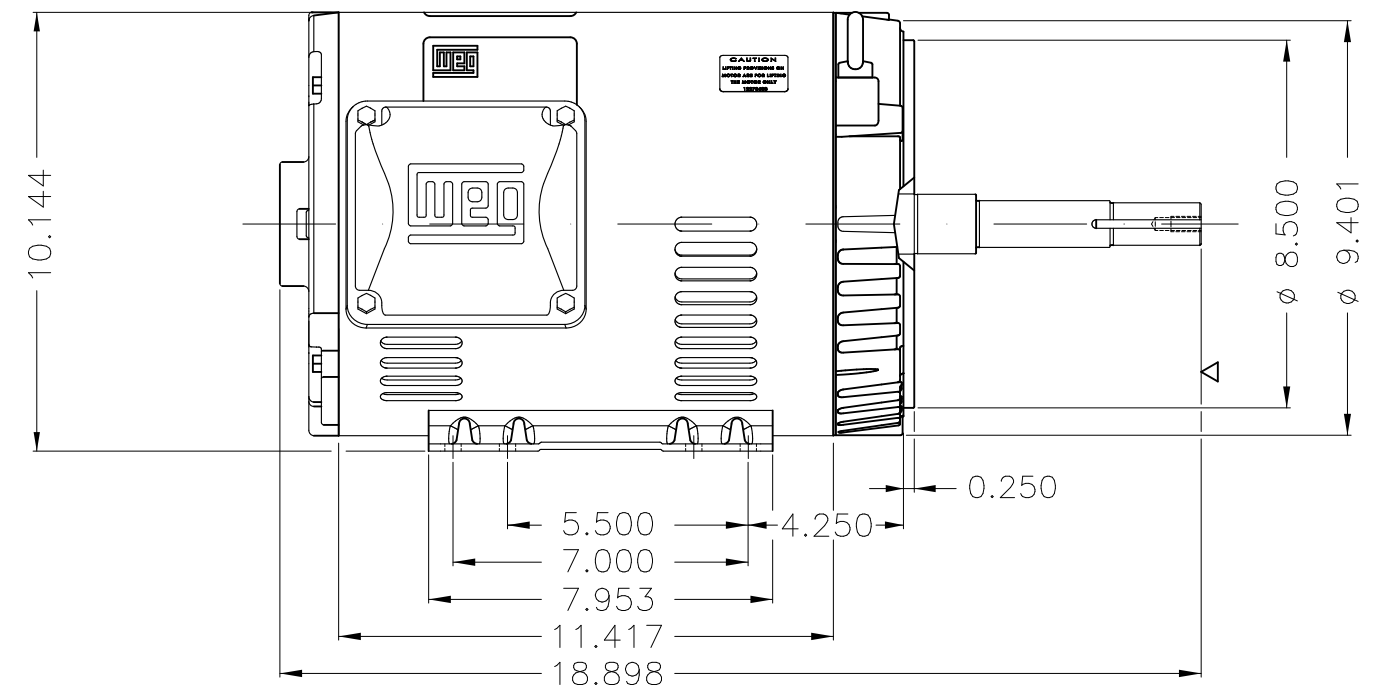

Dimensões em polegada
Dimensions in inches

THIS IS AN UPDATED REVISION, THE
PREVIOUS ONE MUST BE DISREGARDED.

Color Munsell N 1 matte black
Painting plan 207N
Mounting F-1/B34R(D)

ECM	LOC	SUMMARY OF MODIFICATIONS	EXECUTED	CHECKED	RELEASED	DATE	VER
EXECUTED	USERADMIN	THREE PHASE ODP ROLLED STEEL NEMA PREM.					
CHECKED		FRAME 213/5JM ODP					
RELEASED		WEG code: 12676956					
REL DT	24.07.2017	WMO Jaragua do Sul	Product Engineering	SHEET	1 / 1		

15 HP 02 Poles 60Hz

A