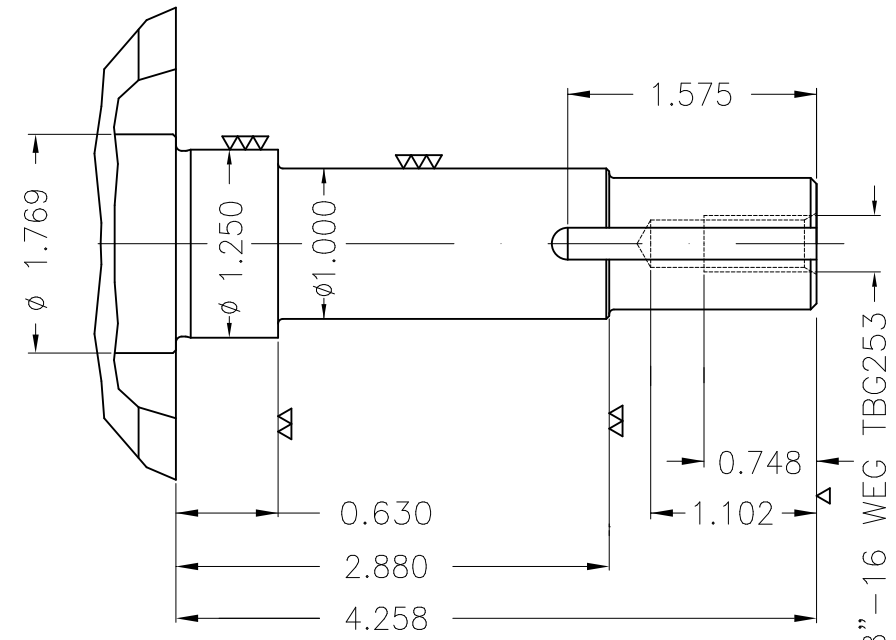

Dimensões em polegada
Dimensions in inches

THIS IS AN UPDATED REVISION, THE
PREVIOUS ONE MUST BE DISREGARDED.

Color Munsell N 1 matte black
Painting plan 207N
Mounting F-1/B34R(D)

ECM	LOC	SUMMARY OF MODIFICATIONS	EXECUTED	CHECKED	RELEASED	DATE	VER
EXECUTED	USERADMIN	THREE PHASE ODP ROLLED STEEL NEMA PREM.					
CHECKED		FRAME 213/5JM ODP					
RELEASED		WEG code: 12676956					
REL DT	24.07.2017	WMO Jaragua do Sul	Product Engineering	SHEET	1 / 1		

15 HP 02 Poles 60Hz

A