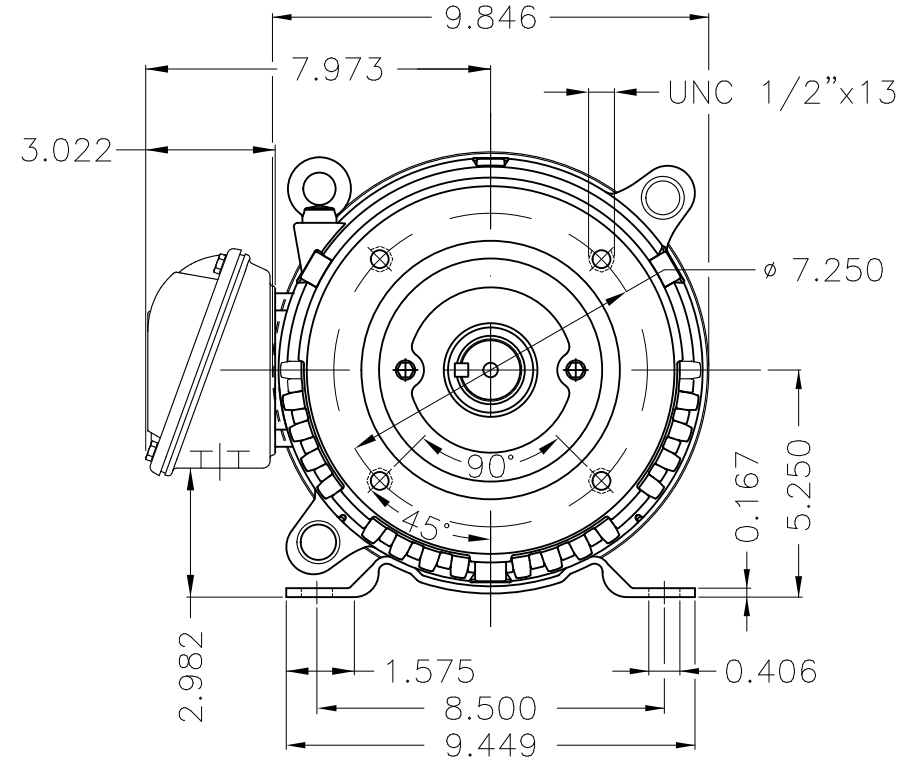

Dimensões em polegada
Dimensions in inches

THIS IS AN UPDATED REVISION, THE
PREVIOUS ONE MUST BE DISREGARDED.

Color Munsell N 1 matte black
Painting plan 207N
Mounting F-1/B34R(D)

ECM	LOC	SUMMARY OF MODIFICATIONS	EXECUTED	CHECKED	RELEASED	DATE	VER
EXECUTED	USERADMIN	THREE PHASE ODP ROLLED STEEL NEMA PREM.					
CHECKED		FRAME 213/5JM ODP					
RELEASED		WEG code: 12676956					
REL DT	24.07.2017	WMO Jaragua do Sul	Product Engineering	SHEET	1 / 1		

15 HP 02 Poles 60Hz

A