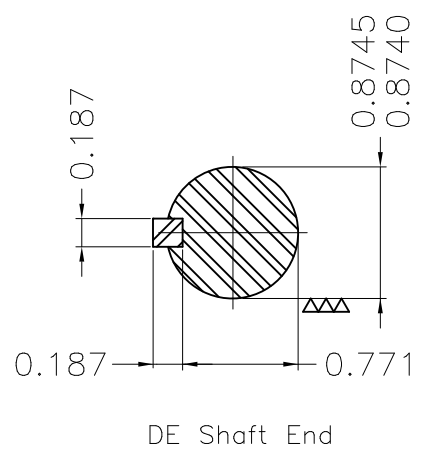

Dimensões em polegada
Dimensions in inches

THIS IS AN UPDATED REVISION, THE
PREVIOUS ONE MUST BE DISREGARDED.

Color Munsell N 1 matte black
Painting plan 207N
Mounting F-1/B34R(D)

ECM	LOC	SUMMARY OF MODIFICATIONS	EXECUTED	CHECKED	RELEASED	DATE	VER
EXECUTED	USERADMIN	THREE PHASE ODP ROLLED STEEL NEMA PREM.					
CHECKED		FRAME 213/5JM ODP					
RELEASED		WEG code: 12676956					
REL DT	24.07.2017	WMO Jaragua do Sul	Product Engineering	SHEET	1 / 1		