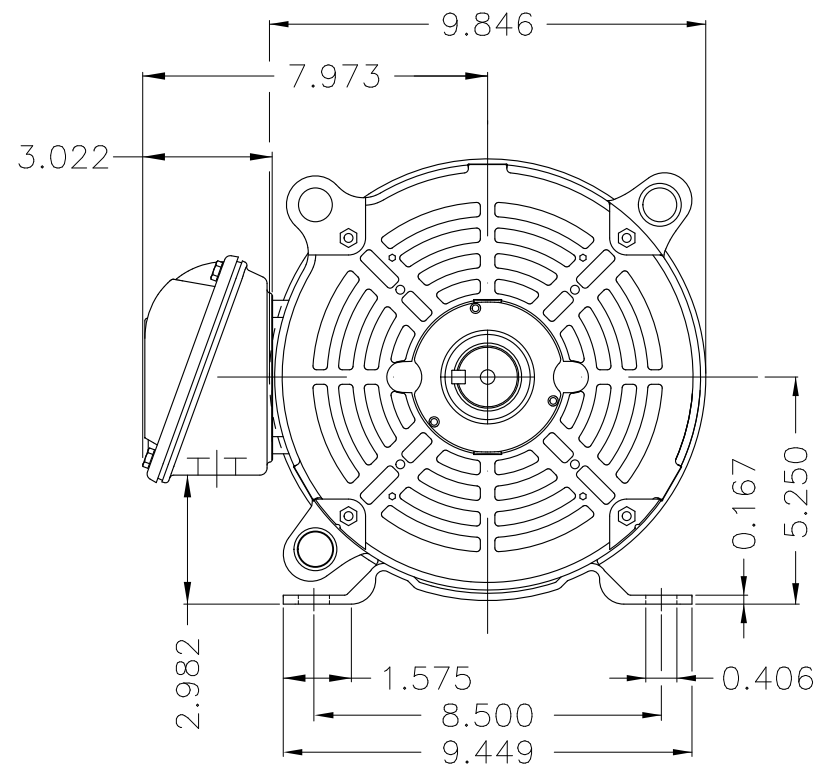

Dimensões em polegada
Dimensions in inches

THIS IS AN UPDATED REVISION, THE
PREVIOUS ONE MUST BE DISREGARDED.

Color Munsell N 1 matte black
Painting plan 207N
Mounting F-1/B3R(D)

ECM	LOC	SUMMARY OF MODIFICATIONS	EXECUTED	CHECKED	RELEASED	DATE	VER
EXECUTED	USERADMIN	THREE PHASE ODP ROLLED STEEL NEMA PREM.					
CHECKED		FRAME 213/5T ODP					
RELEASED		WEG code: 12674853					
REL DT	24.07.2017	WMO Jaragua do Sul	Product Engineering	SHEET	1 / 1		

10 HP 04 Poles 60Hz

A