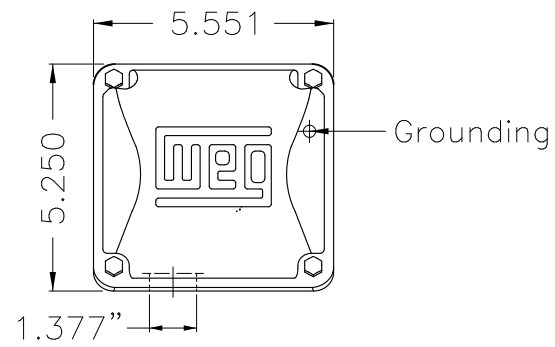

Dimensões em polegada
Dimensions in inches

THIS IS AN UPDATED REVISION, THE
PREVIOUS ONE MUST BE DISREGARDED.

Color Munsell N 1 matte black
Painting plan 207N
Mounting F-1/B3R(D)

ECM	LOC	SUMMARY OF MODIFICATIONS	EXECUTED	CHECKED	RELEASED	DATE	VER
EXECUTED	USERADMIN	THREE PHASE ODP ROLLED STEEL NEMA PREM.					
CHECKED		FRAME 213/5T ODP					
RELEASED		WEG code: 12674853					
REL DT	24.07.2017	WMO Jaragua do Sul	Product Engineering	SHEET	1 / 1		

10 HP 04 Poles 60Hz

A