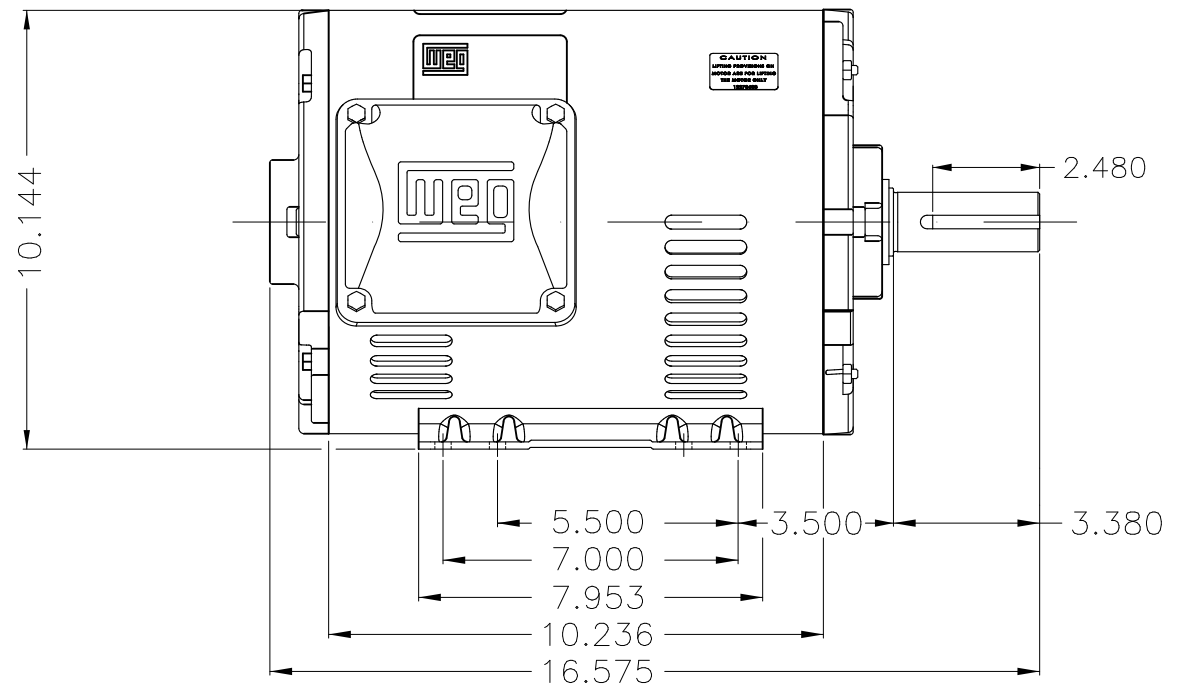

Dimensões em polegada
Dimensions in inches

THIS IS AN UPDATED REVISION, THE
PREVIOUS ONE MUST BE DISREGARDED.

Color Munsell N 1 matte black
Painting plan 207N
Mounting F-1/B3R(D)

ECM	LOC	SUMMARY OF MODIFICATIONS	EXECUTED	CHECKED	RELEASED	DATE	VER
EXECUTED	USERADMIN	THREE PHASE ODP ROLLED STEEL NEMA PREM.					
CHECKED		FRAME 213/5T ODP					
RELEASED		WEG code: 12674853					
REL DT	24.07.2017	WMO Jaragua do Sul	Product Engineering	SHEET	1 / 1		

10 HP 04 Poles 60Hz

A