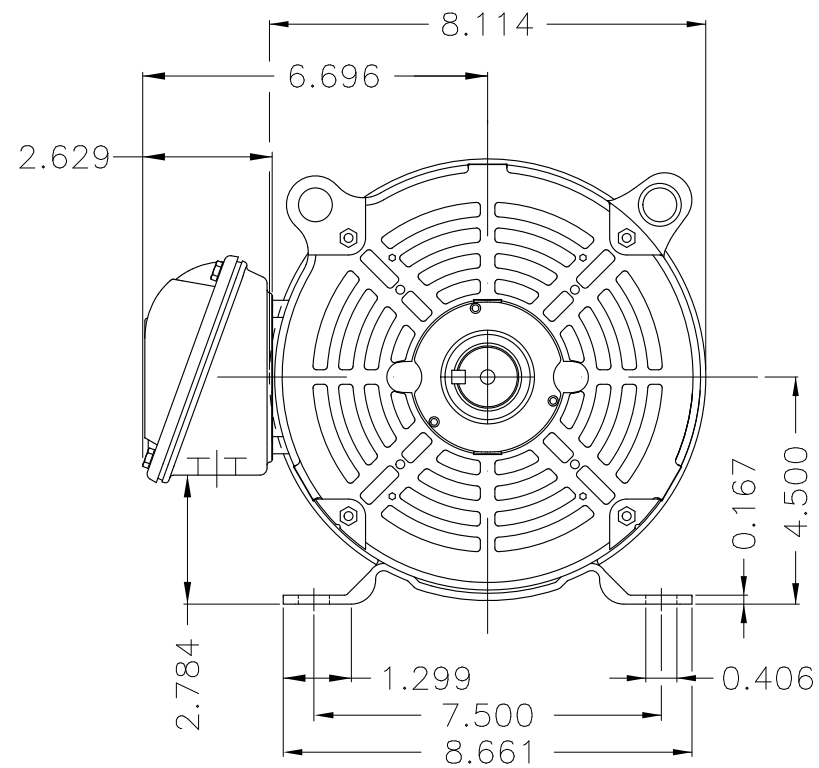

Dimensões em polegada  
Dimensions in inches

THIS IS AN UPDATED REVISION, THE  
PREVIOUS ONE MUST BE DISREGARDED.

Color Munsell N 1 matte black  
Painting plan 207N  
Mounting F-1/B3R(D)

ECM	LOC	SUMMARY OF MODIFICATIONS	EXECUTED	CHECKED	RELEASED	DATE	VER
EXECUTED	USERADMIN	THREE PHASE ODP ROLLED STEEL NEMA PREM.					
CHECKED		FRAME 182/4T ODP					
RELEASED		WEG code: 12751142					
REL DT	24.07.2017	WMO Jaragua do Sul	Product Engineering	SHEET	1 / 1		

5 HP 02 Poles 60Hz

A