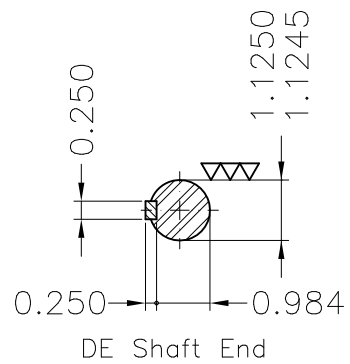

Dimensões em polegada  
Dimensions in inches

THIS IS AN UPDATED REVISION, THE  
PREVIOUS ONE MUST BE DISREGARDED.

Color Munsell N 1 matte black  
Painting plan 207N  
Mounting F-1/B3R(D)

ECM	LOC	SUMMARY OF MODIFICATIONS	EXECUTED	CHECKED	RELEASED	DATE	VER
EXECUTED	USERADMIN	THREE PHASE ODP ROLLED STEEL NEMA PREM.					
CHECKED		FRAME 182/4T ODP					
RELEASED		WEG code: 12751142					
REL DT	24.07.2017	WMO Jaragua do Sul	Product Engineering	SHEET	1 / 1		

5 HP 02 Poles 60Hz

A