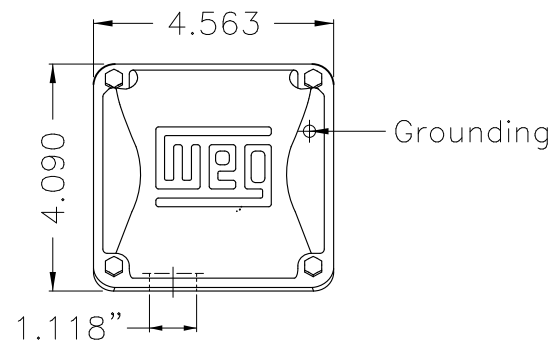

Dimensões em polegada  
Dimensions in inches

THIS IS AN UPDATED REVISION, THE  
PREVIOUS ONE MUST BE DISREGARDED.

Color Munsell N 1 matte black  
Painting plan 207N  
Mounting F-1/B3R(D)

ECM	LOC	SUMMARY OF MODIFICATIONS	EXECUTED	CHECKED	RELEASED	DATE	VER
EXECUTED	USERADMIN	THREE PHASE ODP ROLLED STEEL NEMA PREM.					
CHECKED		FRAME 182/4T ODP					
RELEASED		WEG code: 12751142					
REL DT	24.07.2017	WMO Jaragua do Sul	Product Engineering	SHEET	1 / 1		