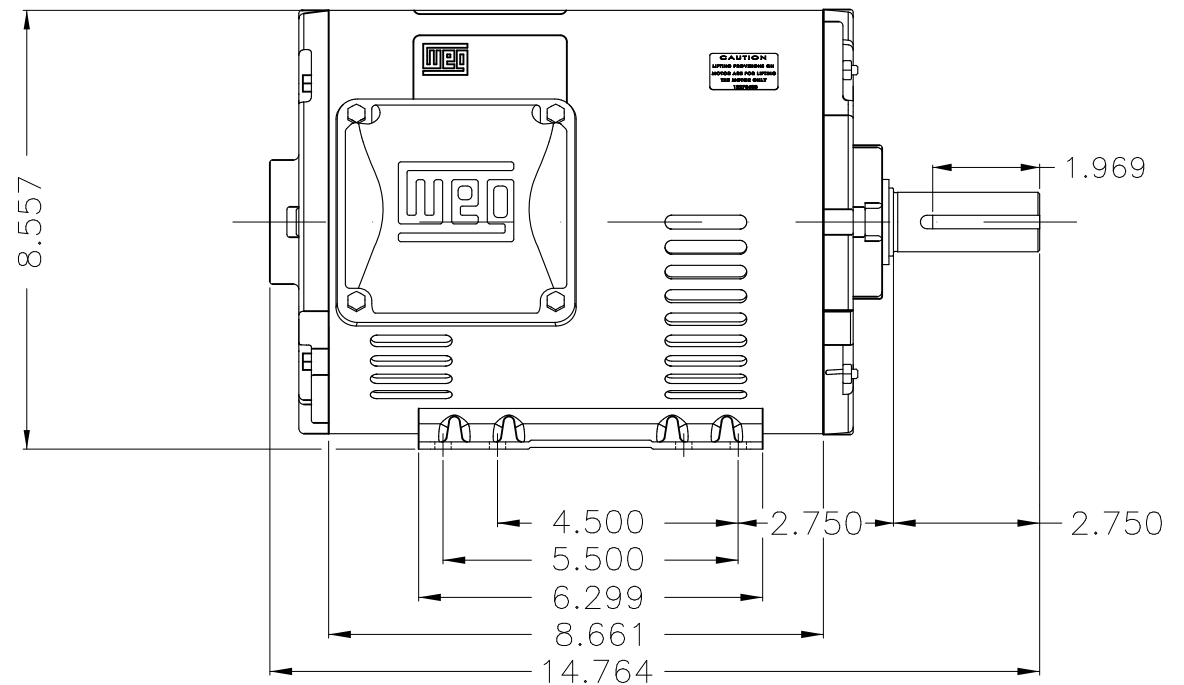

Dimensões em polegada  
Dimensions in inches

THIS IS AN UPDATED REVISION, THE  
PREVIOUS ONE MUST BE DISREGARDED.

Color Munsell N 1 matte black  
Painting plan 207N  
Mounting F-1/B3R(D)

ECM	LOC	SUMMARY OF MODIFICATIONS	EXECUTED	CHECKED	RELEASED	DATE	VER
EXECUTED	USERADMIN	THREE PHASE ODP ROLLED STEEL NEMA PREM.					
CHECKED		FRAME 182/4T ODP					
RELEASED		WEG code: 12751142					
REL DT	24.07.2017	WMO Jaragua do Sul	Product Engineering	SHEET	1 / 1		

5 HP 02 Poles 60Hz

A