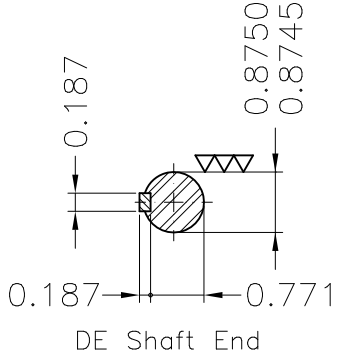

Dimensões em polegada
Dimensions in inches

THIS IS AN UPDATED REVISION, THE
PREVIOUS ONE MUST BE DISREGARDED.

Color Munsell N 1 matte black
Painting plan 207N
Mounting F-1/B3R(D)

ECM	LOC	SUMMARY OF MODIFICATIONS	EXECUTED	CHECKED	RELEASED	DATE	VER
EXECUTED	USERADMIN	 THREE P. MOTOR TEFC ROLLED STEEL NEMA P. FRAME 143/5T IP55 TEFC WEG code: 12528465					
CHECKED							
RELEASED							
REL DT	24.07.2017	WMO Jaragua do Sul	Product Engineering	SHEET	1 / 1		

2 HP 04 Poles 60Hz

A