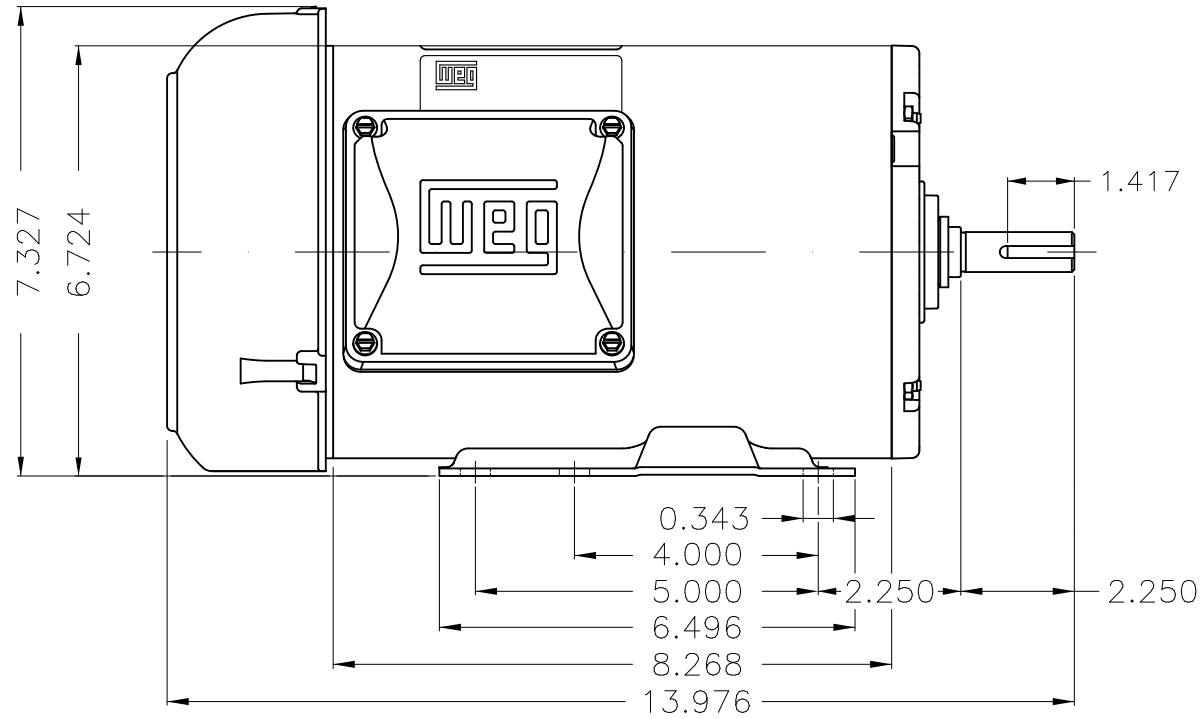

Dimensões em polegada
Dimensions in inches

THIS IS AN UPDATED REVISION, THE
PREVIOUS ONE MUST BE DISREGARDED.

Color Munsell N 1 matte black
Painting plan 207N
Mounting F-1/B3R(D)

ECM	LOC	SUMMARY OF MODIFICATIONS	EXECUTED	CHECKED	RELEASED	DATE	VER
EXECUTED	USERADMIN	 THREE P. MOTOR TEFC ROLLED STEEL NEMA P. FRAME 143/5T IP55 TEFC WEG code: 12528465					
CHECKED							
RELEASED							
REL DT	24.07.2017	WMO Jaragua do Sul	Product Engineering	SHEET	1 / 1		

2 HP 04 Poles 60Hz

A