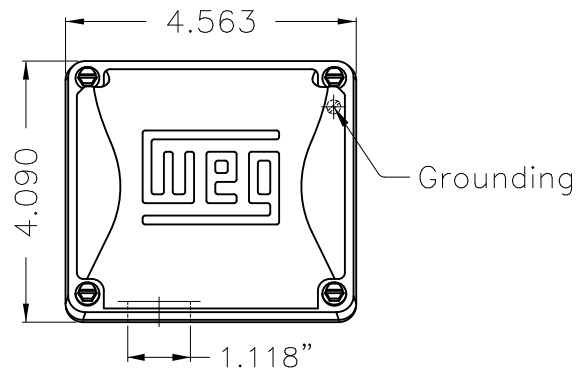

Dimensões em polegada
Dimensions in inches

THIS IS AN UPDATED REVISION, THE
PREVIOUS ONE MUST BE DISREGARDED.

Color Munsell N 1 matte black
Painting plan 207N
Mounting F-1/B3R(D)

ECM	LOC	SUMMARY OF MODIFICATIONS	EXECUTED	CHECKED	RELEASED	DATE	VER
EXECUTED	USERADMIN	 THREE P. MOTOR TEFC ROLLED STEEL NEMA P. FRAME 143/5T IP55 TEFC WEG code: 12528465					
CHECKED							
RELEASED							
REL DT	24.07.2017	WMO Jaragua do Sul	Product Engineering	SHEET	1 / 1		

2 HP 04 Poles 60Hz

A