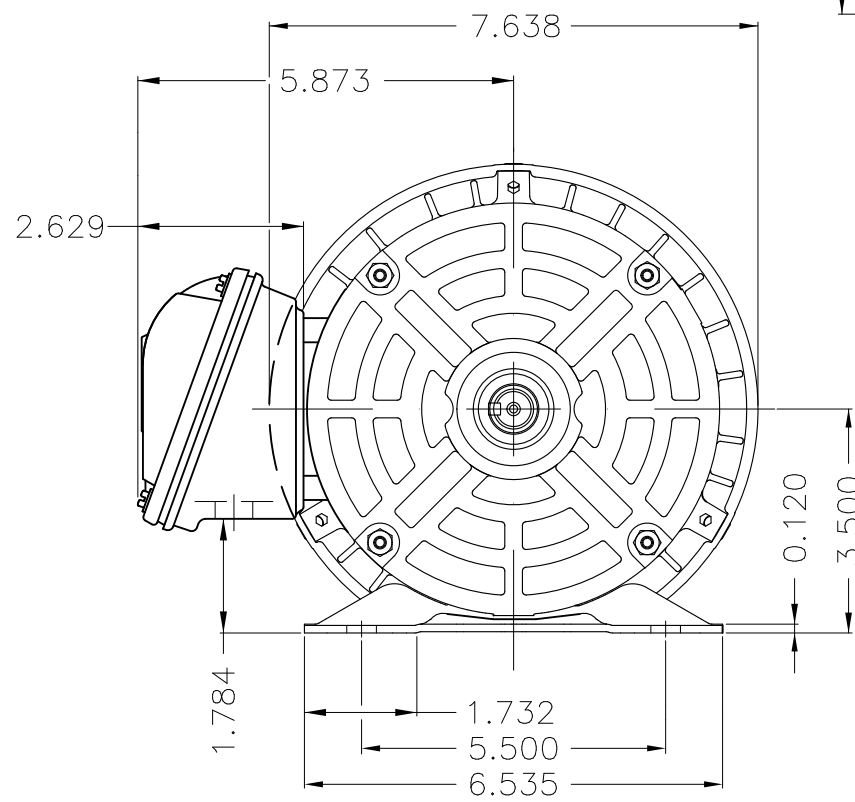

Dimensões em polegada
Dimensions in inches

THIS IS AN UPDATED REVISION, THE
PREVIOUS ONE MUST BE DISREGARDED.

Color Munsell N 1 matte black
Painting plan 207N
Mounting F-1/B3R(D)

ECM	LOC	SUMMARY OF MODIFICATIONS	EXECUTED	CHECKED	RELEASED	DATE	VER
EXECUTED	USERADMIN	 THREE P. MOTOR TEFC ROLLED STEEL NEMA P. FRAME 143/5T IP55 TEFC WEG code: 12528465					
CHECKED							
RELEASED							
REL DT	24.07.2017	WMO Jaragua do Sul	Product Engineering	SHEET	1 / 1		

2 HP 04 Poles 60Hz

A