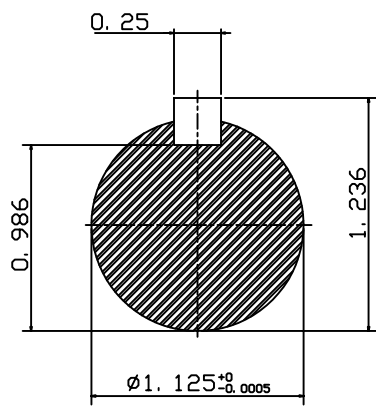

DATE
February 16, 2004
CATALOG NO.
S0054

OUTLINE DIMENSIONS
SINGLE-PHASE INDUCTION MOTOR

MOTOR TYPE:
BECSFD
FRAME NO. 184T

Pole	HP	KW	Hz	VOLT	Syn. Speed r/min(rpm)
4	5	3.75	60	230	1800

Ins	Rating	Dimension in	Approx Weight	Bearings	
F	CONT.	Inches	103 lbs.	DE: 6306ZZ	NDE: 6306ZZ

Totally Enclosed Fan Cooled Capacitor-start & Run Type. Squirrel-cage Rotor

①		
---	--	--

DWN.	S. L. CHIAN	11-24-95
CHKD.	C. H. KAO	12-18-95
APPD.	Y. B. HUANG	12-18-95

DWG NO.
31049U263001