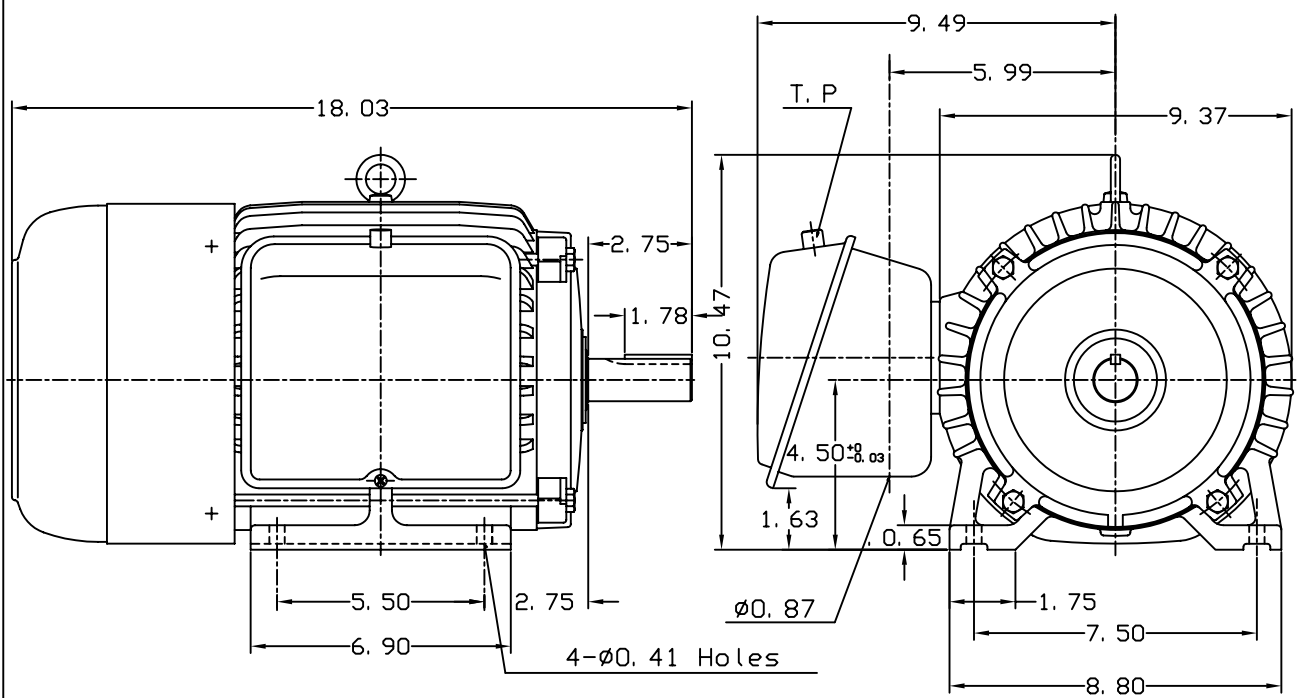

DATE
February 16, 2004
CATALOG NO.
S0054

OUTLINE DIMENSIONS
SINGLE-PHASE INDUCTION MOTOR

MOTOR TYPE:
BECSFD
FRAME NO. 184T

Pole	HP	KW	Hz	VOLT	Syn. Speed r/min(rpm)
4	5	3.75	60	230	1800

Ins	Rating	Dimension in	Approx Weight	Bearings	
F	CONT.	Inches	103 lbs.	DE: 6306ZZ	NDE: 6306ZZ

Totally Enclosed Fan Cooled Capacitor-start & Run Type. Squirrel-cage Rotor

①		
---	--	--

DWN.	S. L. CHIAN	11-24-95
CHKD.	C. H. KAO	12-18-95
APPD.	Y. B. HUANG	12-18-95

DWG NO.
31049U263001