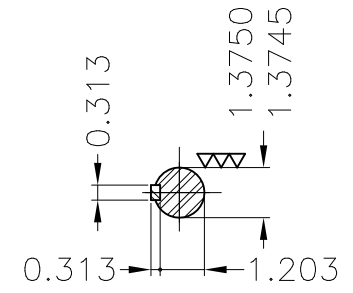

Dimensões em polegada  
Dimensions in inches

THIS IS AN UPDATED REVISION, THE  
PREVIOUS ONE MUST BE DISREGARDED.

Main terminal box

DE Shaft End

Color RAL 5009  
Painting plan 202E  
Mounting B3L(E)

ECM	LOC	SUMMARY OF MODIFICATIONS			EXECUTED	CHECKED	RELEASED	DATE	VER
EXECUTED	USERADMIN		THREE PH W22 MOTOR COOLING TOWER NEMA EF						
CHECKED			FRAME 213/5T IP55 TEFC						
RELEASED			WEG code: 11972805						
REL DT	24.07.2017	WMO	Jaragua do Sul	Product Engineering	SHEET	1 / 1			

5 HP 06 Poles 60Hz

A