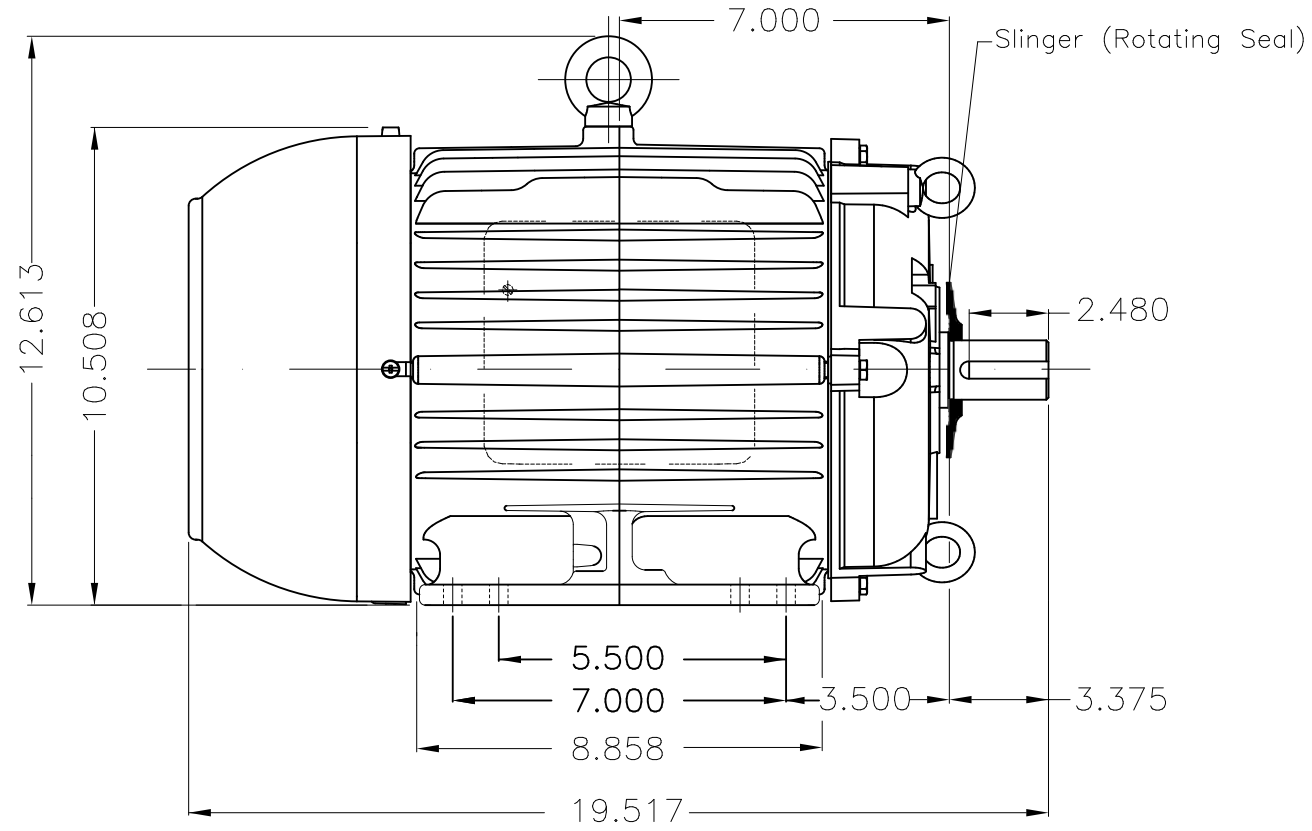

Dimensões em polegada  
Dimensions in inches

THIS IS AN UPDATED REVISION, THE  
PREVIOUS ONE MUST BE DISREGARDED.

Main terminal box

DE Shaft End

Color RAL 5009  
Painting plan 202E  
Mounting B3L(E)

ECM	LOC	SUMMARY OF MODIFICATIONS			EXECUTED	CHECKED	RELEASED	DATE	VER
EXECUTED	USERADMIN		THREE PH W22 MOTOR COOLING TOWER NEMA EF						
CHECKED			FRAME 213/5T IP55 TEFC						
RELEASED			WEG code: 11972805						
REL DT	24.07.2017	WMO	Jaragua do Sul	Product Engineering	SHEET	1 / 1			

5 HP 06 Poles 60Hz

A