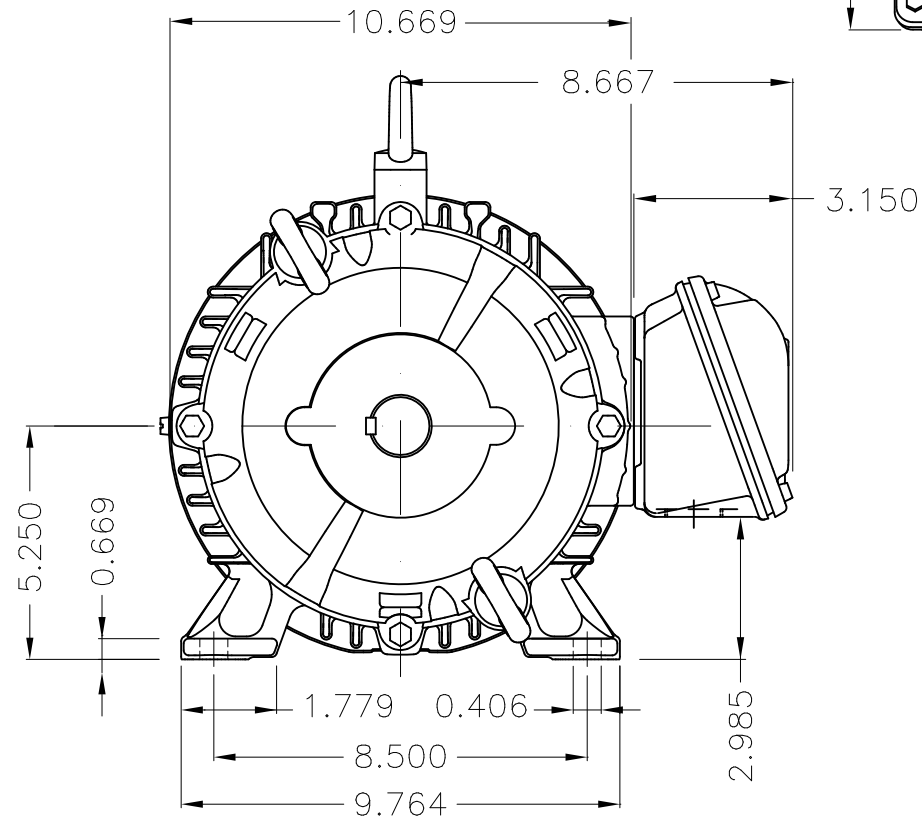

Dimensões em polegada  
Dimensions in inches

THIS IS AN UPDATED REVISION, THE  
PREVIOUS ONE MUST BE DISREGARDED.

Main terminal box

DE Shaft End

Color RAL 5009  
Painting plan 202E  
Mounting B3L(E)

ECM	LOC	SUMMARY OF MODIFICATIONS			EXECUTED	CHECKED	RELEASED	DATE	VER
EXECUTED	USERADMIN		THREE PH W22 MOTOR COOLING TOWER NEMA EF						
CHECKED			FRAME 213/5T IP55 TEFC						
RELEASED			WEG code: 11972805						
REL DT	24.07.2017	WMO	Jaragua do Sul	Product Engineering	SHEET	1 / 1			

5 HP 06 Poles 60Hz

A