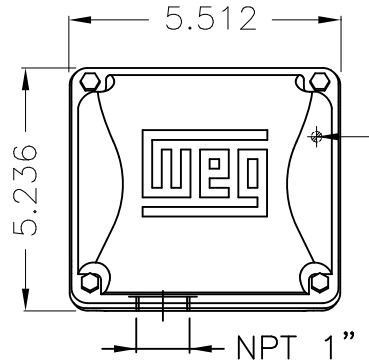

Dimensões em polegada  
Dimensions in inches

THIS IS AN UPDATED REVISION, THE  
PREVIOUS ONE MUST BE DISREGARDED.

Main terminal box

DE Shaft End

Color RAL 5009  
Painting plan 202E  
Mounting B3L(E)

ECM	LOC	SUMMARY OF MODIFICATIONS			EXECUTED	CHECKED	RELEASED	DATE	VER
EXECUTED	USERADMIN		THREE PH W22 MOTOR COOLING TOWER NEMA EF						
CHECKED			FRAME 213/5T IP55 TEFC						
RELEASED			WEG code: 11972805						
REL DT	24.07.2017	WMO	Jaragua do Sul	Product Engineering	SHEET	1 / 1			