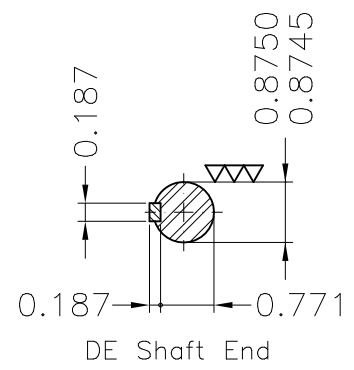

Dimensões em polegada
Dimensions in inches

THIS IS AN UPDATED REVISION, THE
PREVIOUS ONE MUST BE DISREGARDED.

Color Munsell N 1 matte black
Painting plan 207N
Mounting F-1/B34R(D)

ECM	LOC	SUMMARY OF MODIFICATIONS	EXECUTED	CHECKED	RELEASED	DATE	VER
EXECUTED	USERADMIN	THREE PHASE ODP ROLLED STEEL NEMA PREM.					
CHECKED		FRAME 143/5TC ODP					
RELEASED		WEG code: 12845388					
REL DT	24.07.2017	WMO Jaragua do Sul	Product Engineering	SHEET	1 / 1		

2 HP 04 Poles 60Hz

A