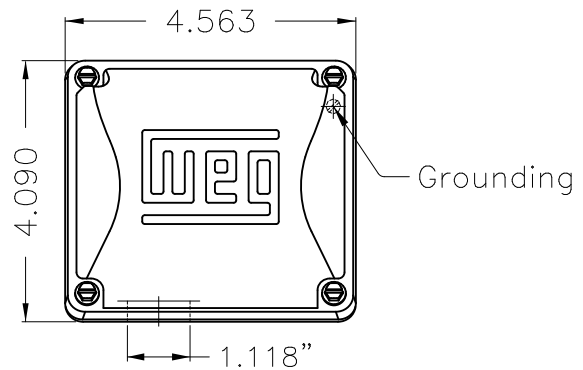

Dimensões em polegada
Dimensions in inches

THIS IS AN UPDATED REVISION, THE
PREVIOUS ONE MUST BE DISREGARDED.

Color Munsell N 1 matte black
Painting plan 207N
Mounting F-1/B34R(D)

ECM	LOC	SUMMARY OF MODIFICATIONS	EXECUTED	CHECKED	RELEASED	DATE	VER
EXECUTED	USERADMIN	THREE PHASE ODP ROLLED STEEL NEMA PREM.					
CHECKED		FRAME 143/5TC ODP					
RELEASED		WEG code: 12845388					
REL DT	24.07.2017	WMO Jaragua do Sul	Product Engineering	SHEET	1 / 1		

2 HP 04 Poles 60Hz

A