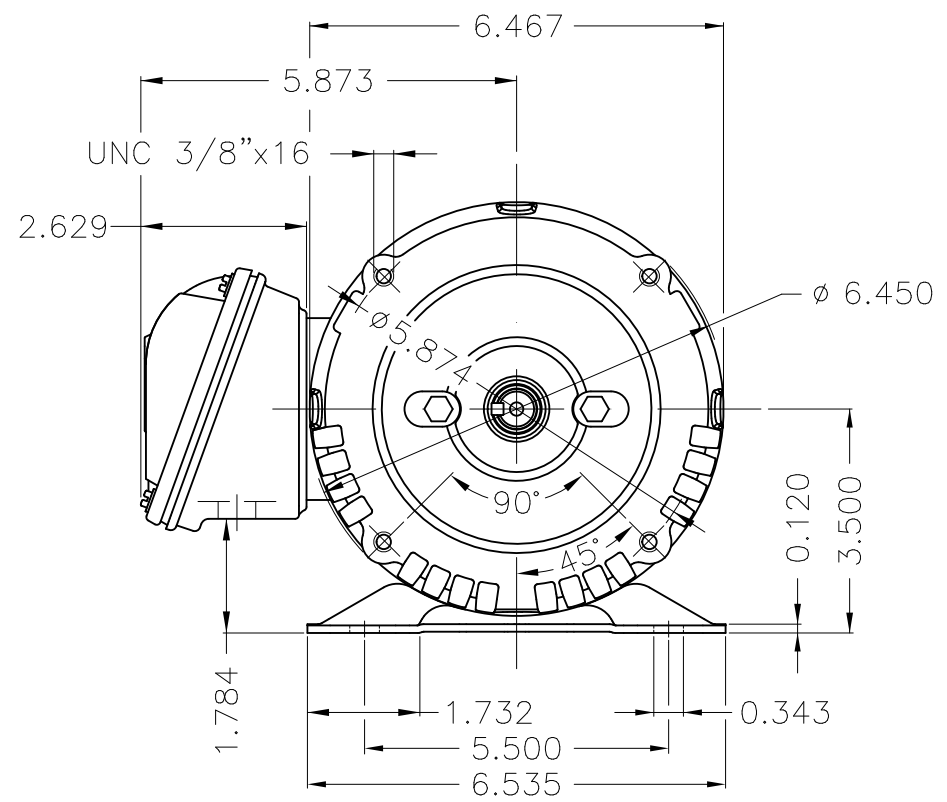

Dimensões em polegada
Dimensions in inches

THIS IS AN UPDATED REVISION, THE
PREVIOUS ONE MUST BE DISREGARDED.

Color Munsell N 1 matte black
Painting plan 207N
Mounting F-1/B34R(D)

ECM	LOC	SUMMARY OF MODIFICATIONS	EXECUTED	CHECKED	RELEASED	DATE	VER
EXECUTED	USERADMIN	THREE PHASE ODP ROLLED STEEL NEMA PREM.					
CHECKED		FRAME 143/5TC ODP					
RELEASED		WEG code: 12845388					
REL DT	24.07.2017	WMO Jaragua do Sul	Product Engineering	SHEET	1 / 1		

2 HP 04 Poles 60Hz

A