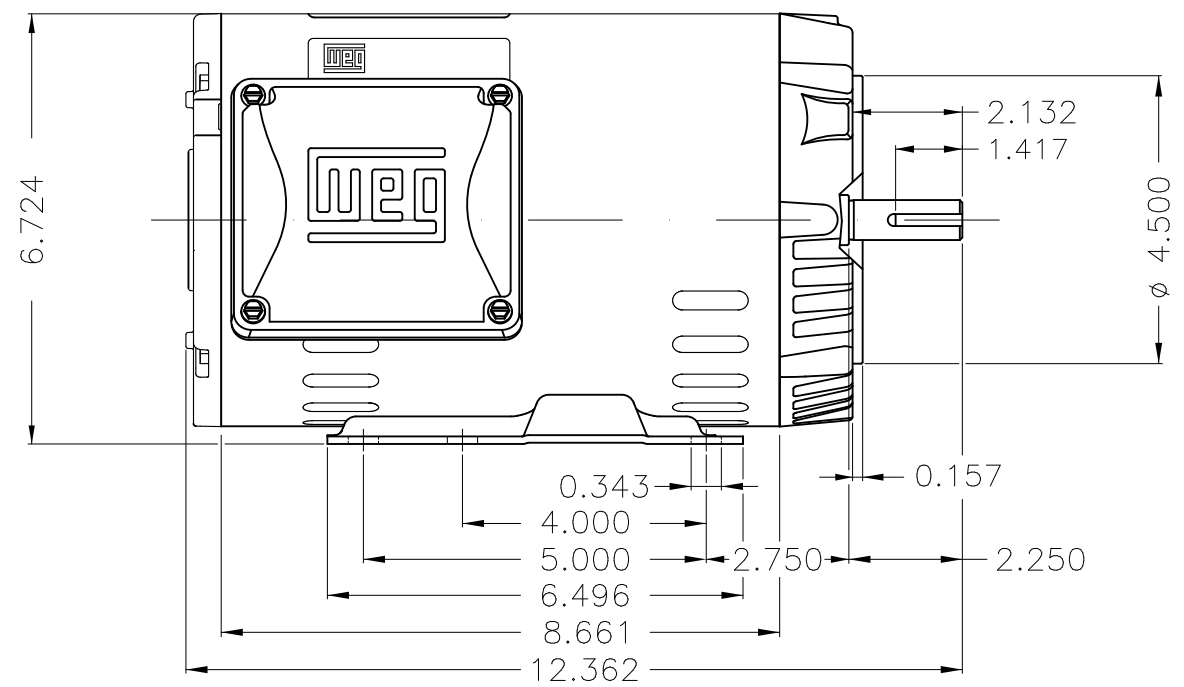

Dimensões em polegada
Dimensions in inches

THIS IS AN UPDATED REVISION, THE
PREVIOUS ONE MUST BE DISREGARDED.

Color Munsell N 1 matte black
Painting plan 207N
Mounting F-1/B34R(D)

ECM	LOC	SUMMARY OF MODIFICATIONS	EXECUTED	CHECKED	RELEASED	DATE	VER
EXECUTED	USERADMIN	THREE PHASE ODP ROLLED STEEL NEMA PREM.					
CHECKED		FRAME 143/5TC ODP					
RELEASED		WEG code: 12845388					
REL DT	24.07.2017	WMO Jaragua do Sul	Product Engineering	SHEET	1 / 1		

2 HP 04 Poles 60Hz

A