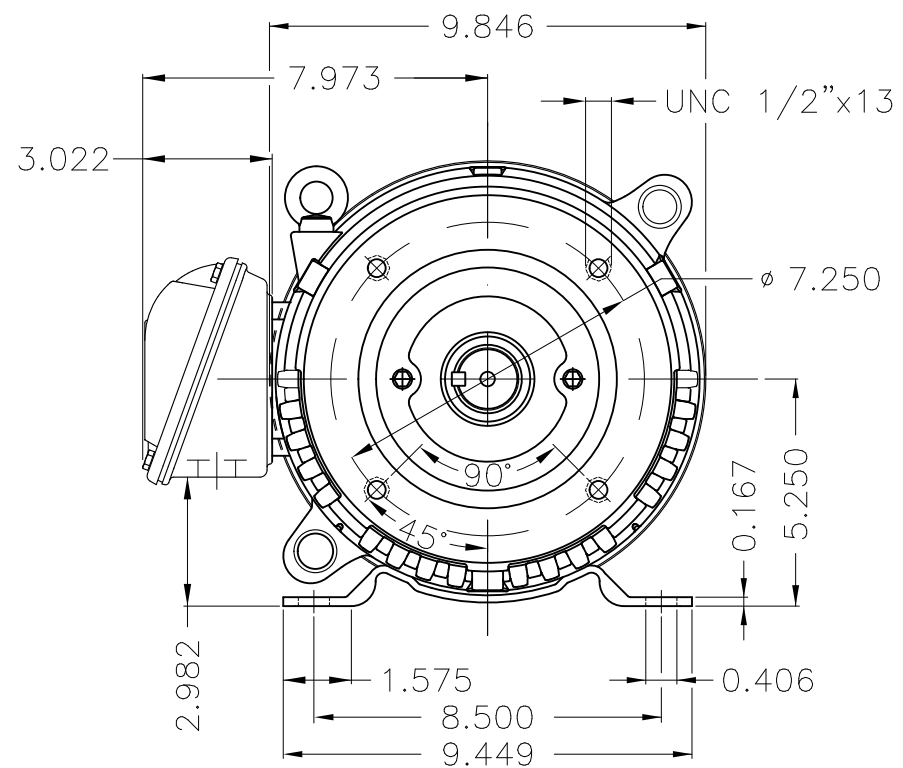

Dimensões em polegada  
Dimensions in inches

THIS IS AN UPDATED REVISION, THE  
PREVIOUS ONE MUST BE DISREGARDED.

Color Munsell N 1 matte black  
Painting plan 207N  
Mounting F-1/B34R(D)

ECM	LOC	SUMMARY OF MODIFICATIONS			EXECUTED	CHECKED	RELEASED	DATE	VER
EXECUTED	USERADMIN		THREE PHASE ODP ROLLED STEEL NEMA PREM.						
CHECKED			FRAME 213/5TC ODP						
RELEASED			WEG code: 12674878						
REL DT	24.07.2017	WMO	Jaragua do Sul	Product Engineering	SHEET	1 / 1			

15 HP 02 Poles 60Hz

A