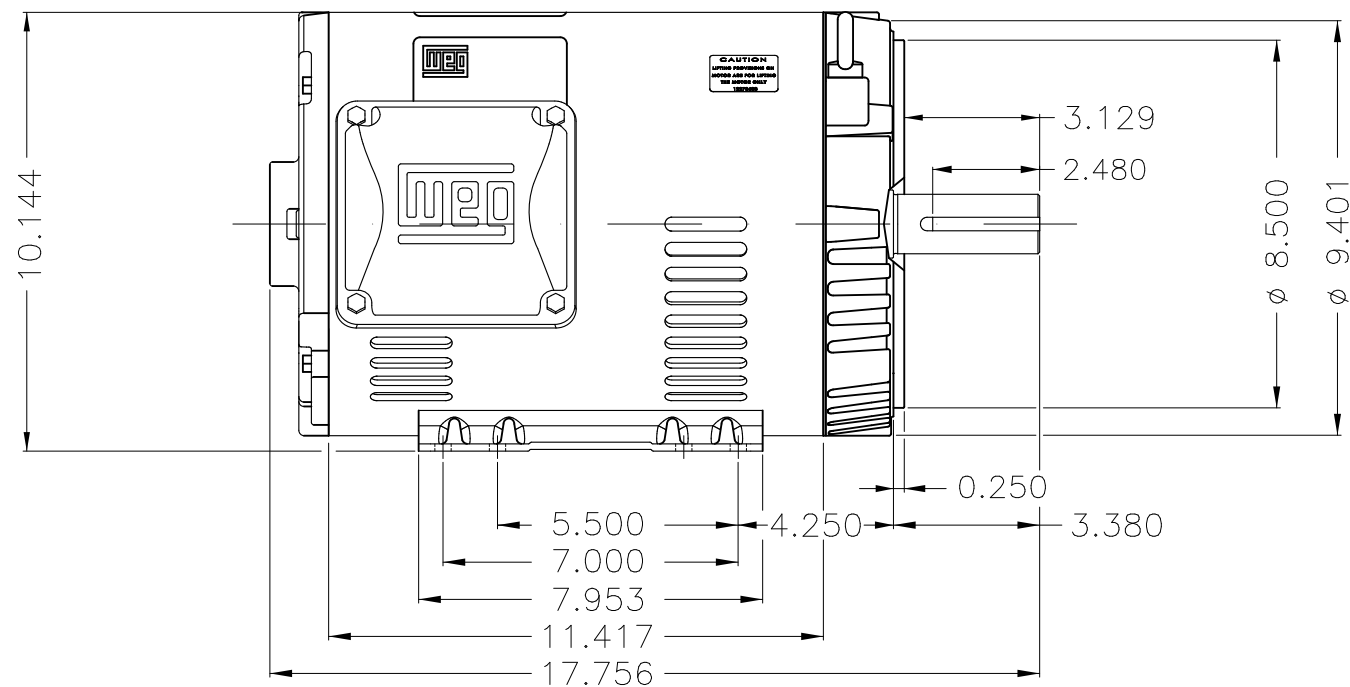

Dimensões em polegada  
Dimensions in inches

THIS IS AN UPDATED REVISION, THE  
PREVIOUS ONE MUST BE DISREGARDED.

Color Munsell N 1 matte black  
Painting plan 207N  
Mounting F-1/B34R(D)

ECM	LOC	SUMMARY OF MODIFICATIONS			EXECUTED	CHECKED	RELEASED	DATE	VER
EXECUTED	USERADMIN		THREE PHASE ODP ROLLED STEEL NEMA PREM.						
CHECKED			FRAME 213/5TC ODP						
RELEASED			WEG code: 12674878						
REL DT	24.07.2017	WMO	Jaragua do Sul	Product Engineering	SHEET	1 / 1			

15 HP 02 Poles 60Hz

A