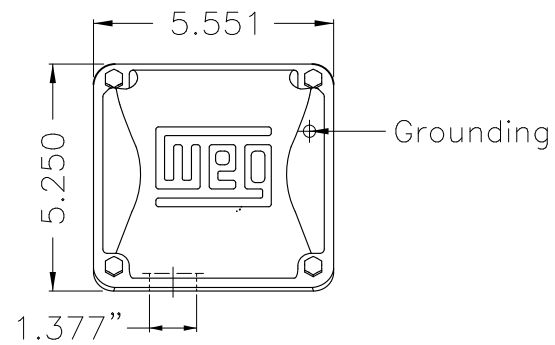

Dimensões em polegada  
Dimensions in inches

THIS IS AN UPDATED REVISION, THE  
PREVIOUS ONE MUST BE DISREGARDED.

Color Munsell N 1 matte black  
Painting plan 207N  
Mounting F-1/B34R(D)

ECM	LOC	SUMMARY OF MODIFICATIONS			EXECUTED	CHECKED	RELEASED	DATE	VER
EXECUTED	USERADMIN		THREE PHASE ODP ROLLED STEEL NEMA PREM.						
CHECKED			FRAME 213/5TC ODP						
RELEASED			WEG code: 12674878						
REL DT	24.07.2017	WMO	Jaragua do Sul	Product Engineering	SHEET	1 / 1			