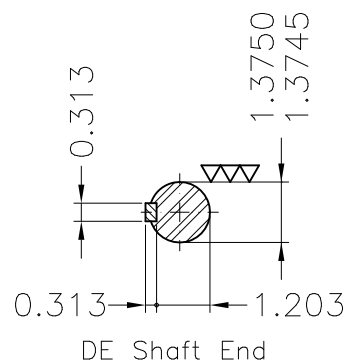

Dimensões em polegada  
Dimensions in inches

THIS IS AN UPDATED REVISION, THE  
PREVIOUS ONE MUST BE DISREGARDED.

Color Munsell N 1 matte black  
Painting plan 207N  
Mounting F-1/B34R(D)

ECM	LOC	SUMMARY OF MODIFICATIONS			EXECUTED	CHECKED	RELEASED	DATE	VER
EXECUTED	USERADMIN		THREE PHASE ODP ROLLED STEEL NEMA PREM.						
CHECKED			FRAME 213/5TC ODP						
RELEASED			WEG code: 12674878						
REL DT	24.07.2017	WMO	Jaragua do Sul	Product Engineering	SHEET	1 / 1			

15 HP 02 Poles 60Hz

A