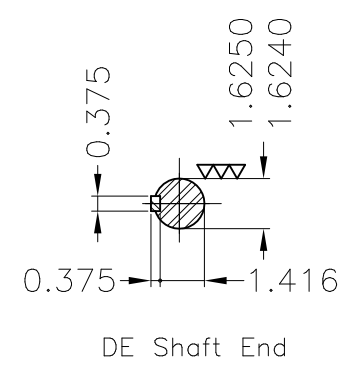

Dimensões em polegada  
Dimensions in inches

THIS IS AN UPDATED REVISION, THE  
PREVIOUS ONE MUST BE DISREGARDED.

Grounding for leads 5.2–25 mm<sup>2</sup> / 10–4 AWG

Slinger (Rotating Seal)

Without fan cover  
Without fan  
Color RAL 5009  
Painting plan 202E  
Mounting B3R(D)

ECM	LOC	SUMMARY OF MODIFICATIONS			EXECUTED	CHECKED	RELEASED	DATE	VER
EXECUTED	USERADMIN	 THREE PH W22 MOTOR COOLING TOWER NEMA EF FRAME 254/6T IP55 TEAO WEG code: 12126167							
CHECKED									
RELEASED									
REL DT	24.07.2017	WMO	Jaragua do Sul	Product Engineering	SHEET	1 / 1			

20 HP 04 Poles 60Hz

A