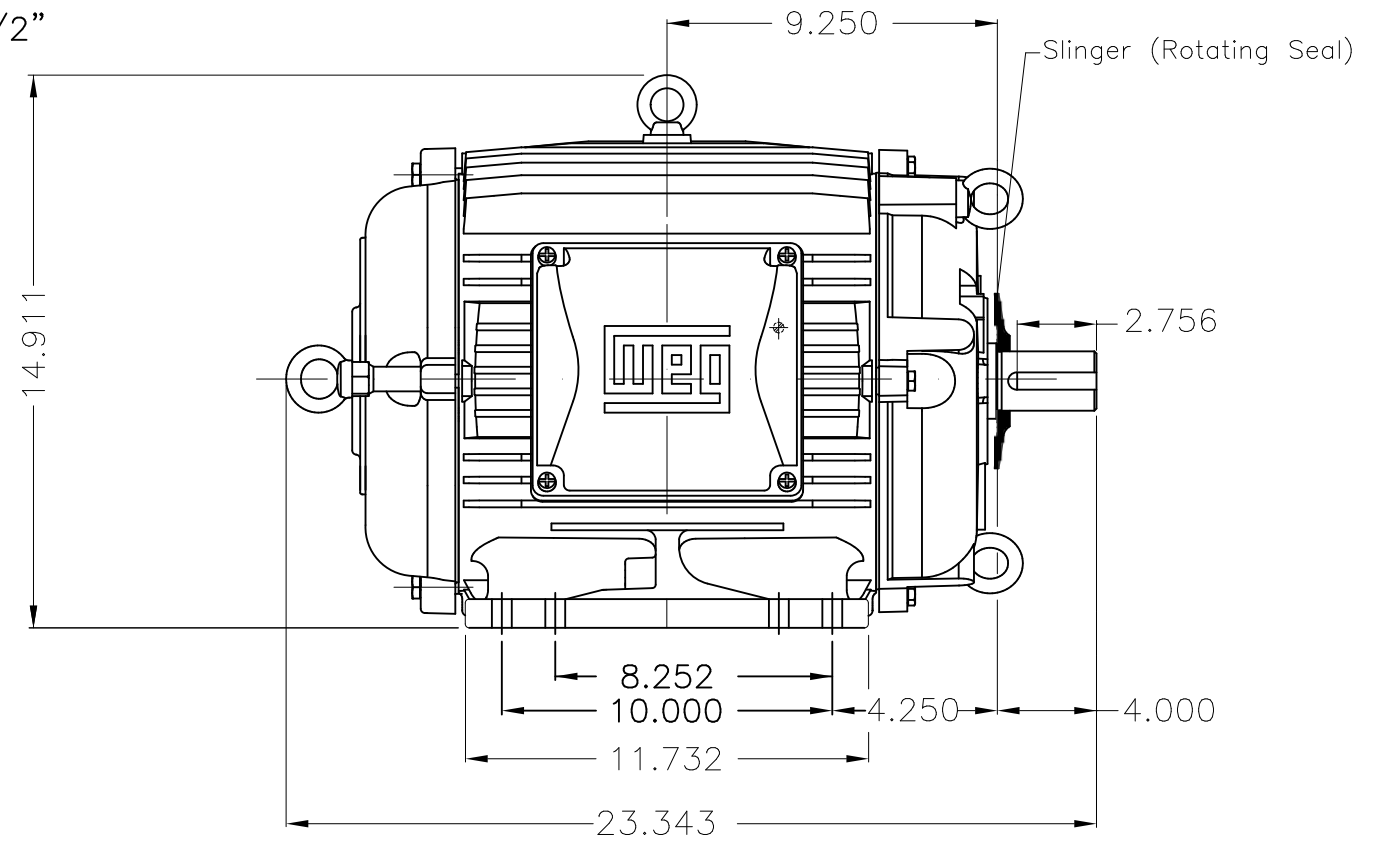

Dimensões em polegada  
Dimensions in inches

THIS IS AN UPDATED REVISION, THE  
PREVIOUS ONE MUST BE DISREGARDED.

Grounding for leads 5.2–25 mm<sup>2</sup> / 10–4 AWG

Slinger (Rotating Seal)

Without fan cover  
Without fan  
Color RAL 5009  
Painting plan 202E  
Mounting B3R(D)

ECM	LOC	SUMMARY OF MODIFICATIONS			EXECUTED	CHECKED	RELEASED	DATE	VER
EXECUTED	USERADMIN	 THREE PH W22 MOTOR COOLING TOWER NEMA EF FRAME 254/6T IP55 TEAO WEG code: 12126167							
CHECKED									
RELEASED									
REL DT	24.07.2017	WMO	Jaragua do Sul	Product Engineering	SHEET	1 / 1			

20 HP 04 Poles 60Hz

A