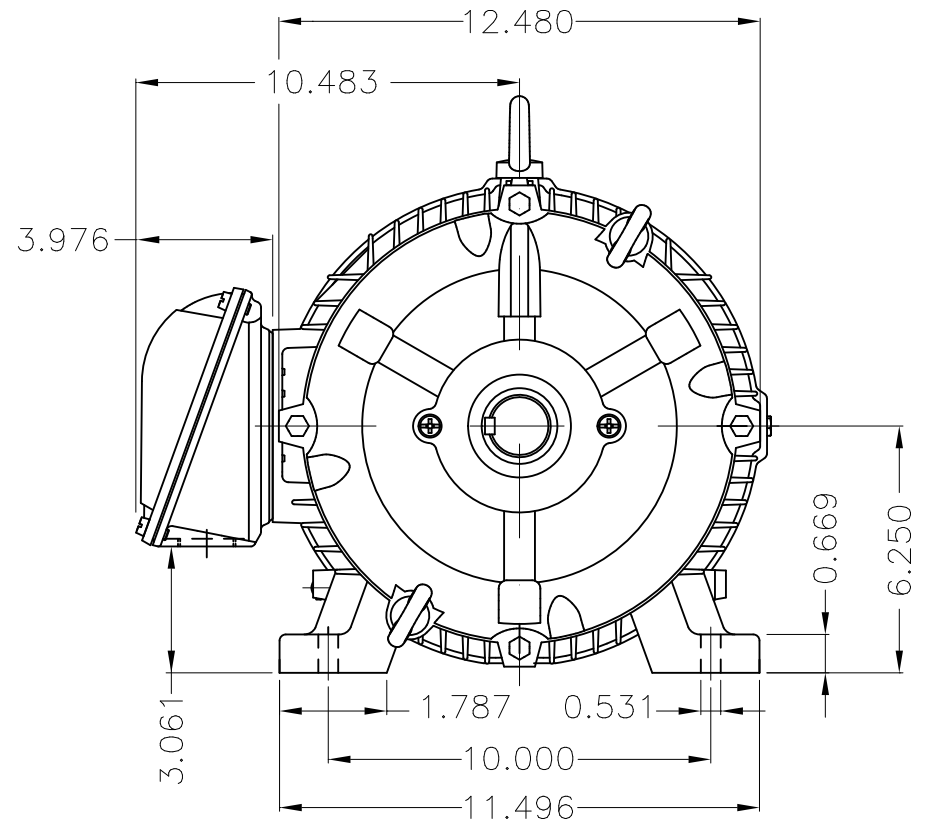

Dimensões em polegada  
Dimensions in inches

THIS IS AN UPDATED REVISION, THE  
PREVIOUS ONE MUST BE DISREGARDED.

Grounding for leads 5.2–25 mm<sup>2</sup> / 10–4 AWG

Slinger (Rotating Seal)

Without fan cover  
Without fan  
Color RAL 5009  
Painting plan 202E  
Mounting B3R(D)

ECM	LOC	SUMMARY OF MODIFICATIONS			EXECUTED	CHECKED	RELEASED	DATE	VER
EXECUTED	USERADMIN	 THREE PH W22 MOTOR COOLING TOWER NEMA EF FRAME 254/6T IP55 TEAO WEG code: 12126167							
CHECKED									
RELEASED									
REL DT	24.07.2017	WMO	Jaragua do Sul	Product Engineering	SHEET	1 / 1			

20 HP 04 Poles 60Hz

A