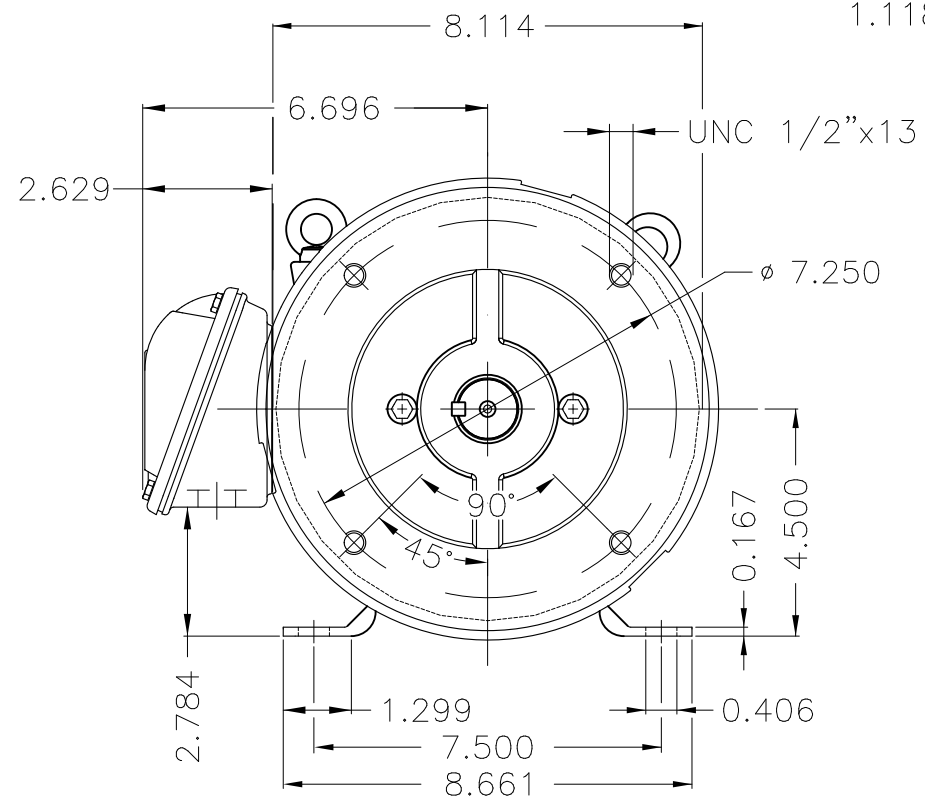

Dimensões em polegada
Dimensions in inches

THIS IS AN UPDATED REVISION, THE
PREVIOUS ONE MUST BE DISREGARDED.

Color Munsell N 1 matte black
Painting plan 207N
Mounting F-1/B34R(D)

| ECM | LOC | SUMMARY OF MODIFICATIONS | EXECUTED | CHECKED | RELEASED | DATE | VER |
|----------|------------|---|---------------------|---------|----------|------|-----|
| EXECUTED | USERADMIN | THREE PHASE ODP ROLLED STEEL NEMA PREM. | | | | | |
| CHECKED | | FRAME 182/4TC ODP | | | | | |
| RELEASED | | WEG code: 12751147 | | | | | |
| REL DT | 24.07.2017 | WMO Jaragua do Sul | Product Engineering | SHEET | 1 / 1 | | |

7.5 HP 02 Poles 60Hz

A