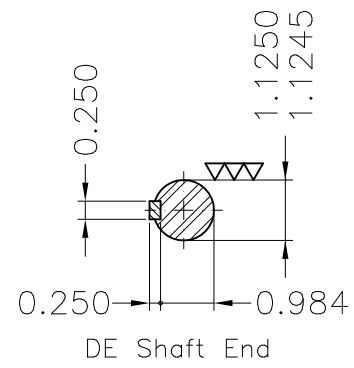

Dimensões em polegada
Dimensions in inches

THIS IS AN UPDATED REVISION, THE
PREVIOUS ONE MUST BE DISREGARDED.

Color Munsell N 1 matte black
Painting plan 207N
Mounting F-1/B34R(D)

| ECM | LOC | SUMMARY OF MODIFICATIONS | EXECUTED | CHECKED | RELEASED | DATE | VER |
|----------|------------|---|---------------------|---------|----------|------|-----|
| EXECUTED | USERADMIN | THREE PHASE ODP ROLLED STEEL NEMA PREM. | | | | | |
| CHECKED | | FRAME 182/4TC ODP | | | | | |
| RELEASED | | WEG code: 12751147 | | | | | |
| REL DT | 24.07.2017 | WMO Jaragua do Sul | Product Engineering | SHEET | 1 / 1 | | |

7.5 HP 02 Poles 60Hz

A