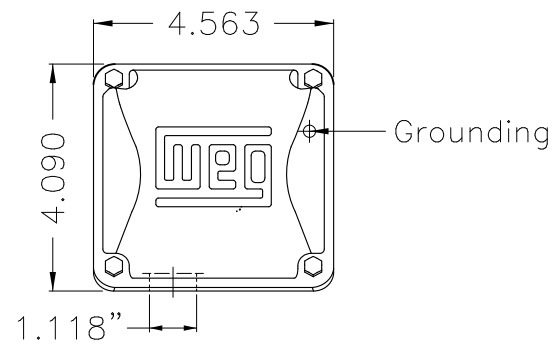

Dimensões em polegada
Dimensions in inches

THIS IS AN UPDATED REVISION, THE
PREVIOUS ONE MUST BE DISREGARDED.

Color Munsell N 1 matte black
Painting plan 207N
Mounting F-1/B34R(D)

| ECM | LOC | SUMMARY OF MODIFICATIONS | EXECUTED | CHECKED | RELEASED | DATE | VER |
|----------|------------|---|---------------------|---------|----------|------|-----|
| EXECUTED | USERADMIN | THREE PHASE ODP ROLLED STEEL NEMA PREM. | | | | | |
| CHECKED | | FRAME 182/4TC ODP | | | | | |
| RELEASED | | WEG code: 12751147 | | | | | |
| REL DT | 24.07.2017 | WMO Jaragua do Sul | Product Engineering | SHEET | 1 / 1 | | |