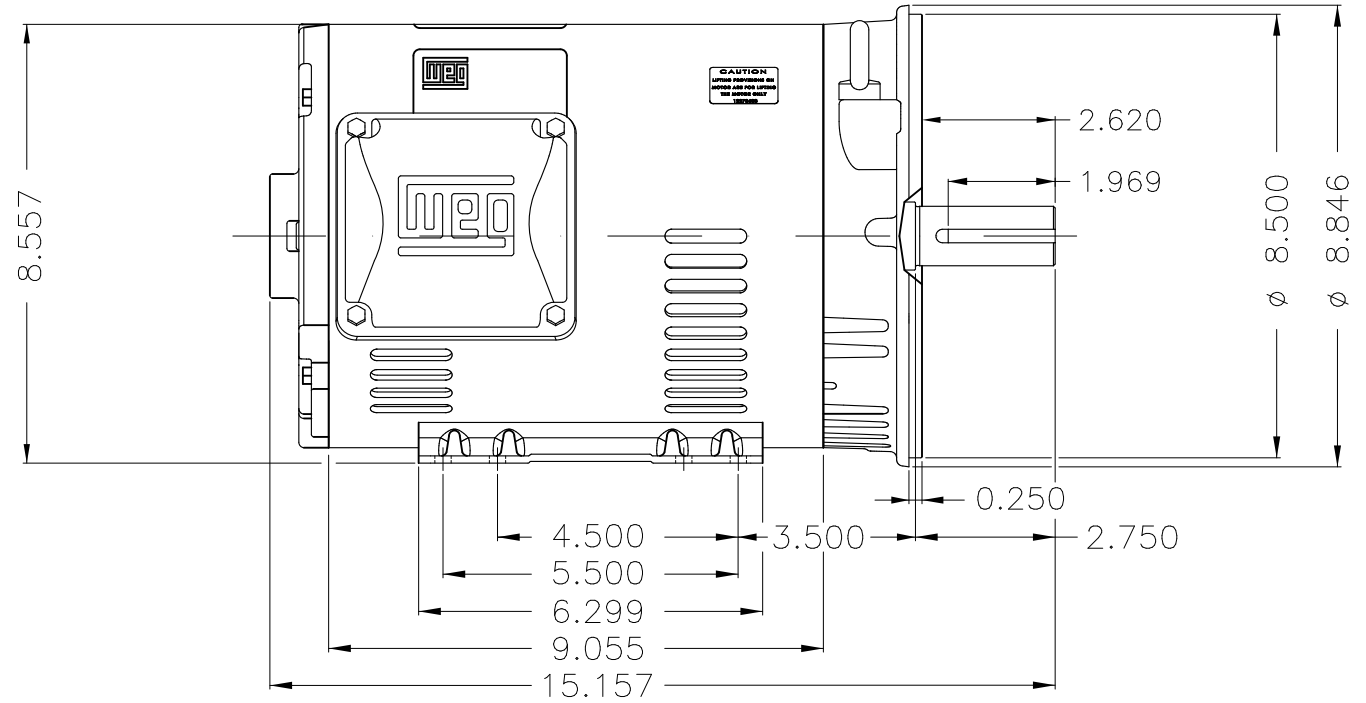

Dimensões em polegada
Dimensions in inches

THIS IS AN UPDATED REVISION, THE
PREVIOUS ONE MUST BE DISREGARDED.

Color Munsell N 1 matte black
Painting plan 207N
Mounting F-1/B34R(D)

| ECM | LOC | SUMMARY OF MODIFICATIONS | EXECUTED | CHECKED | RELEASED | DATE | VER |
|----------|------------|---|---------------------|---------|----------|------|-----|
| EXECUTED | USERADMIN | THREE PHASE ODP ROLLED STEEL NEMA PREM. | | | | | |
| CHECKED | | FRAME 182/4TC ODP | | | | | |
| RELEASED | | WEG code: 12751147 | | | | | |
| REL DT | 24.07.2017 | WMO Jaragua do Sul | Product Engineering | SHEET | 1 / 1 | | |

7.5 HP 02 Poles 60Hz

A