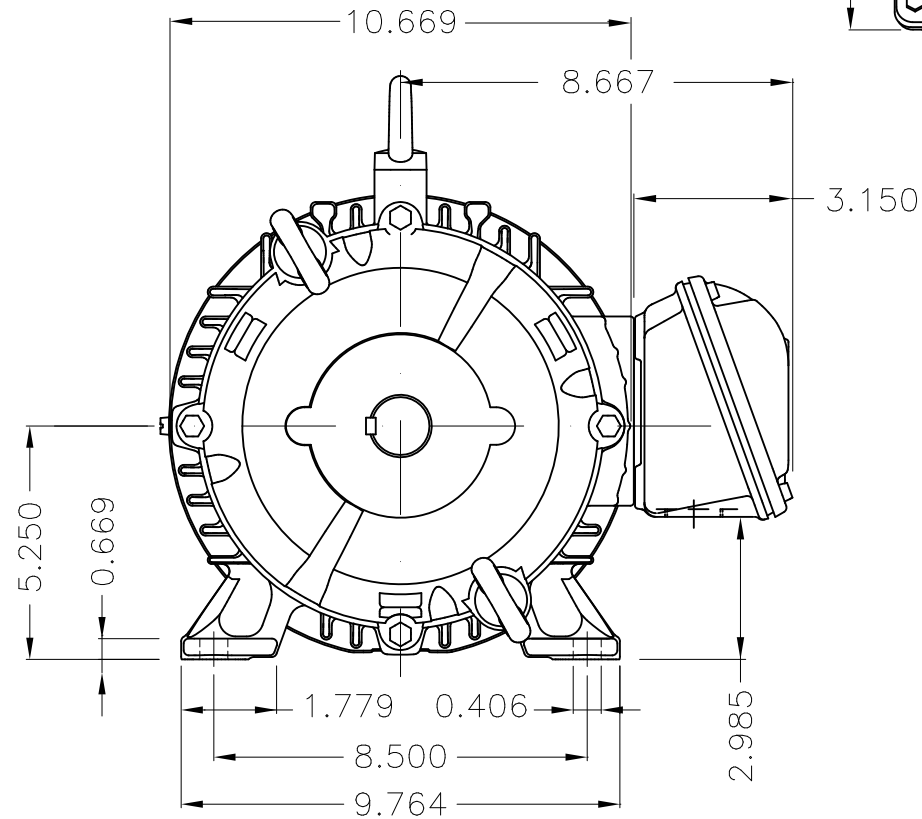

Dimensões em polegada  
Dimensions in inches

THIS IS AN UPDATED REVISION, THE  
PREVIOUS ONE MUST BE DISREGARDED.

Main terminal box

DE Shaft End

Color RAL 5009  
Painting plan 202E  
Mounting B3L(E)

ECM	LOC	SUMMARY OF MODIFICATIONS			EXECUTED	CHECKED	RELEASED	DATE	VER
EXECUTED	USERADMIN	 THREE PH W22 MOTOR COOLING TOWER NEMA EF FRAME 213/5T IP55 TEFC WEG code: 11972215							
CHECKED									
RELEASED									
REL DT	24.07.2017	WMO	Jaragua do Sul	Product Engineering	SHEET	1 / 1			

10 HP 04 Poles 60Hz