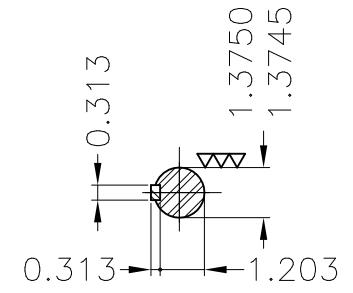

Dimensões em polegada  
Dimensions in inches

THIS IS AN UPDATED REVISION, THE  
PREVIOUS ONE MUST BE DISREGARDED.

Main terminal box

DE Shaft End

Color RAL 5009  
Painting plan 202E  
Mounting B3L(E)

ECM	LOC	SUMMARY OF MODIFICATIONS			EXECUTED	CHECKED	RELEASED	DATE	VER
EXECUTED	USERADMIN	 THREE PH W22 MOTOR COOLING TOWER NEMA EF FRAME 213/5T IP55 TEFC WEG code: 11972215							
CHECKED									
RELEASED									
REL DT	24.07.2017	WMO	Jaragua do Sul	Product Engineering	SHEET	1 / 1			

10 HP 04 Poles 60Hz