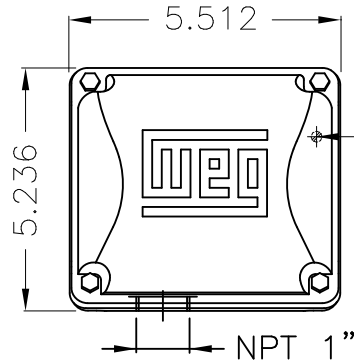

Dimensões em polegada  
Dimensions in inches

THIS IS AN UPDATED REVISION, THE  
PREVIOUS ONE MUST BE DISREGARDED.

Main terminal box

DE Shaft End

Color RAL 5009  
Painting plan 202E  
Mounting B3L(E)

ECM	LOC	SUMMARY OF MODIFICATIONS			EXECUTED	CHECKED	RELEASED	DATE	VER
EXECUTED	USERADMIN	 THREE PH W22 MOTOR COOLING TOWER NEMA EF FRAME 213/5T IP55 TEFC WEG code: 11972215							
CHECKED									
RELEASED									
REL DT	24.07.2017	WMO	Jaragua do Sul	Product Engineering	SHEET	1 / 1			

10 HP 04 Poles 60Hz