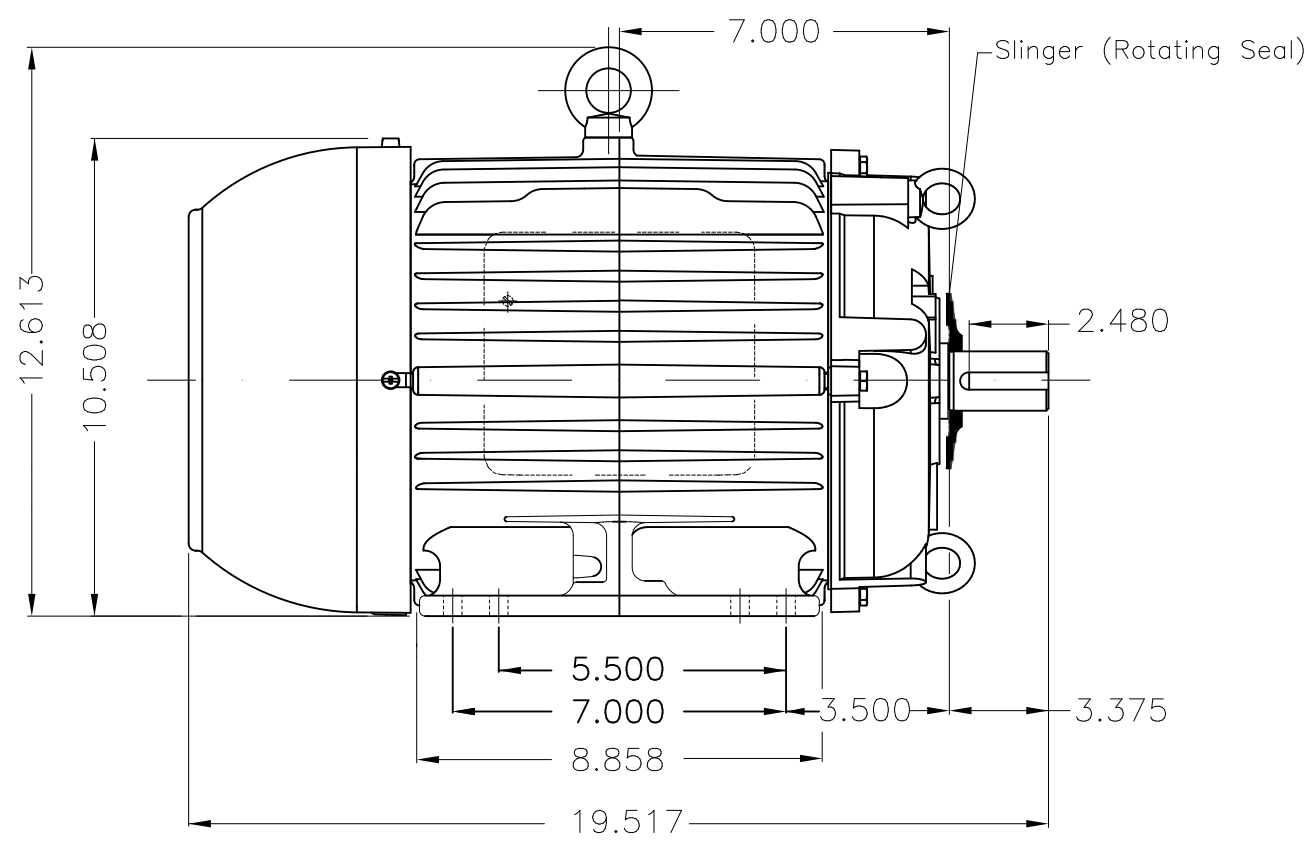

Dimensões em polegada  
Dimensions in inches

THIS IS AN UPDATED REVISION, THE  
PREVIOUS ONE MUST BE DISREGARDED.

Main terminal box

DE Shaft End

Color RAL 5009  
Painting plan 202E  
Mounting B3L(E)

ECM	LOC	SUMMARY OF MODIFICATIONS			EXECUTED	CHECKED	RELEASED	DATE	VER
EXECUTED	USERADMIN	 THREE PH W22 MOTOR COOLING TOWER NEMA EF FRAME 213/5T IP55 TEFC WEG code: 11972215							
CHECKED									
RELEASED									
REL DT	24.07.2017	WMO	Jaragua do Sul	Product Engineering	SHEET	1 / 1			

10 HP 04 Poles 60Hz