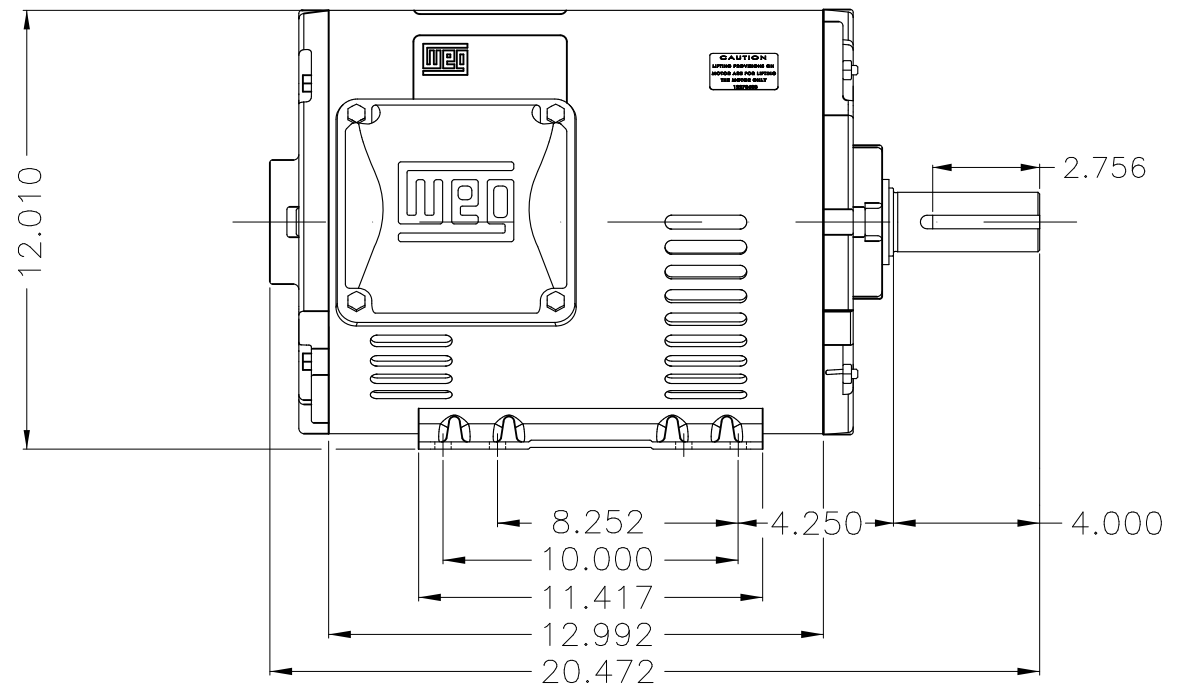

Dimensões em polegada  
Dimensions in inches

THIS IS AN UPDATED REVISION, THE  
PREVIOUS ONE MUST BE DISREGARDED.

Color Munsell N 1 matte black  
Painting plan 207N  
Mounting F-1/B3R(D)

ECM	LOC	SUMMARY OF MODIFICATIONS	EXECUTED	CHECKED	RELEASED	DATE	VER
EXECUTED	USERADMIN	THREE PHASE ODP ROLLED STEEL NEMA PREM.					
CHECKED		FRAME 254/6T ODP					
RELEASED		WEG code: 12770788					
REL DT	24.07.2017	WMO Jaragua do Sul	Product Engineering	SHEET	1 / 1		

25 HP 02 Poles 60Hz

A