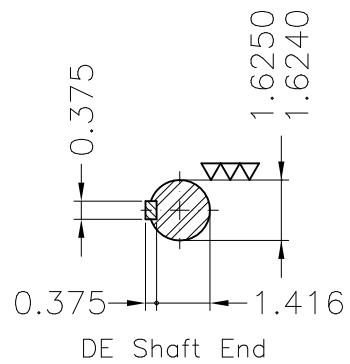

Dimensões em polegada  
Dimensions in inches

THIS IS AN UPDATED REVISION, THE  
PREVIOUS ONE MUST BE DISREGARDED.

Color Munsell N 1 matte black  
Painting plan 207N  
Mounting F-1/B3R(D)

ECM	LOC	SUMMARY OF MODIFICATIONS	EXECUTED	CHECKED	RELEASED	DATE	VER
EXECUTED	USERADMIN	THREE PHASE ODP ROLLED STEEL NEMA PREM.					
CHECKED		FRAME 254/6T ODP					
RELEASED		WEG code: 12770788					
REL DT	24.07.2017	WMO Jaragua do Sul	Product Engineering	SHEET	1 / 1		

25 HP 02 Poles 60Hz

A