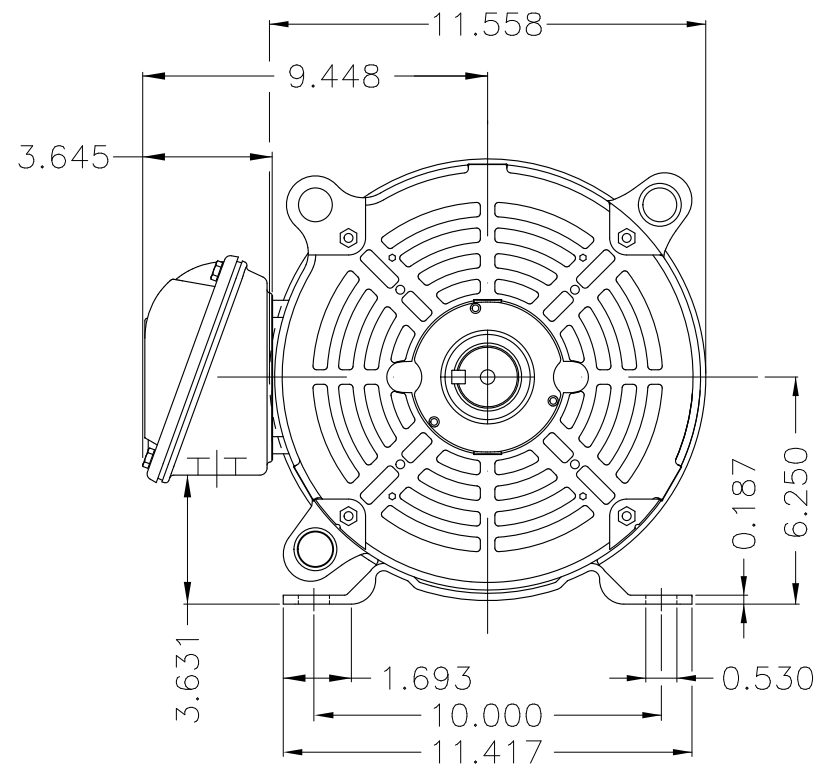

Dimensões em polegada  
Dimensions in inches

THIS IS AN UPDATED REVISION, THE  
PREVIOUS ONE MUST BE DISREGARDED.

Color Munsell N 1 matte black  
Painting plan 207N  
Mounting F-1/B3R(D)

ECM	LOC	SUMMARY OF MODIFICATIONS	EXECUTED	CHECKED	RELEASED	DATE	VER
EXECUTED	USERADMIN	THREE PHASE ODP ROLLED STEEL NEMA PREM.					
CHECKED		FRAME 254/6T ODP					
RELEASED		WEG code: 12770788					
REL DT	24.07.2017	WMO Jaragua do Sul	Product Engineering	SHEET	1 / 1		

25 HP 02 Poles 60Hz

A