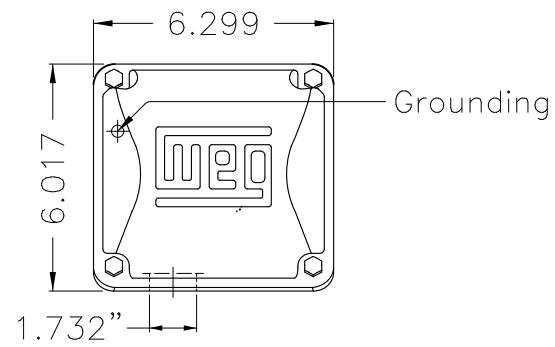

Dimensões em polegada  
Dimensions in inches

THIS IS AN UPDATED REVISION, THE  
PREVIOUS ONE MUST BE DISREGARDED.

Color Munsell N 1 matte black  
Painting plan 207N  
Mounting F-1/B3R(D)

ECM	LOC	SUMMARY OF MODIFICATIONS	EXECUTED	CHECKED	RELEASED	DATE	VER
EXECUTED	USERADMIN	THREE PHASE ODP ROLLED STEEL NEMA PREM.					
CHECKED		FRAME 254/6T ODP					
RELEASED		WEG code: 12770788					
REL DT	24.07.2017	WMO Jaragua do Sul	Product Engineering	SHEET	1 / 1		