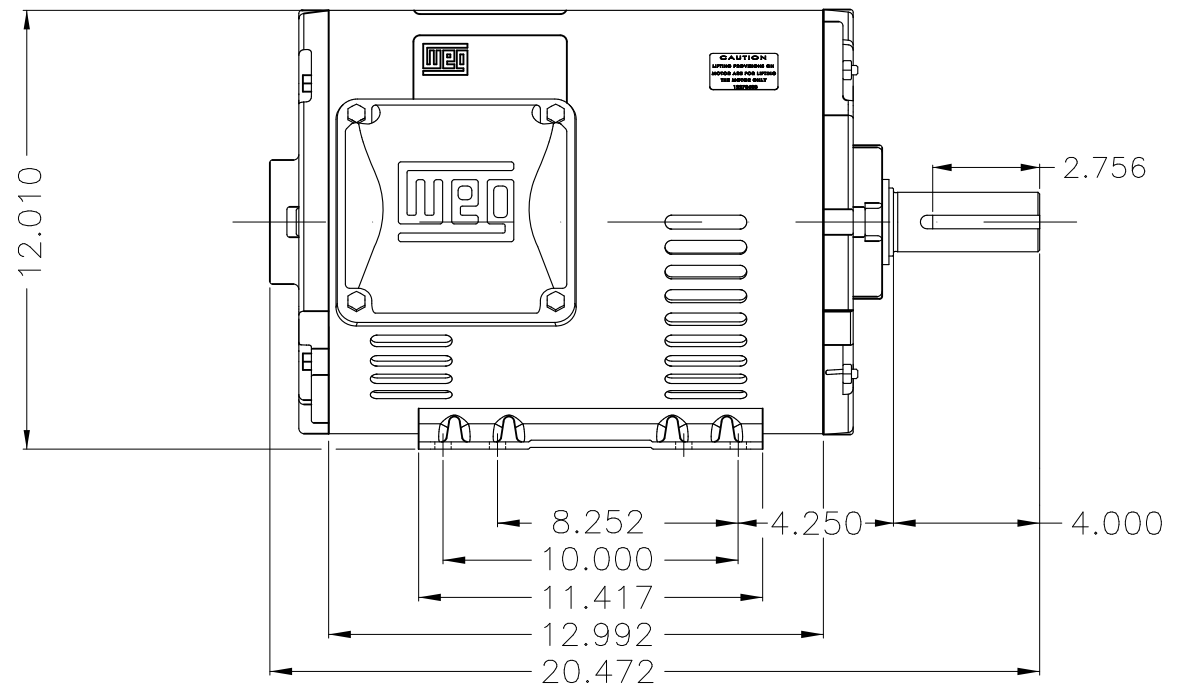

Dimensões em polegada  
Dimensions in inches

THIS IS AN UPDATED REVISION, THE  
PREVIOUS ONE MUST BE DISREGARDED.

Color Munsell N 1 matte black  
Painting plan 207N  
Mounting F-1/B3R(D)

ECM	LOC	SUMMARY OF MODIFICATIONS	EXECUTED	CHECKED	RELEASED	DATE	VER
EXECUTED	USERADMIN	THREE PHASE ODP ROLLED STEEL NEMA PREM.					
CHECKED		FRAME 254/6T ODP					
RELEASED		WEG code: 12727233					
REL DT	24.07.2017	WMO Jaragua do Sul	Product Engineering	SHEET	1 / 1		

15 HP 04 Poles 60Hz

A