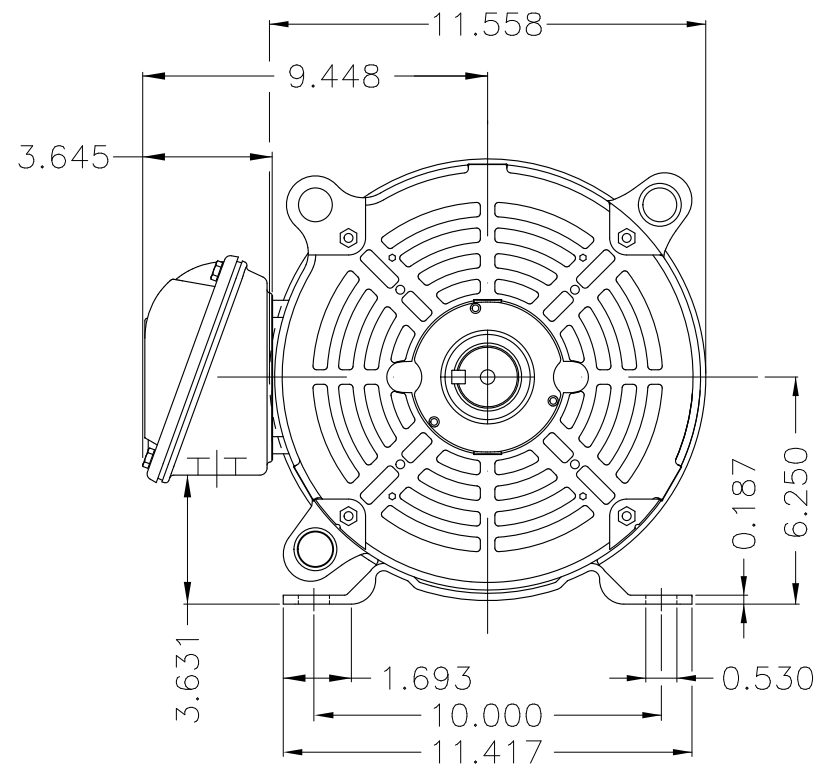

Dimensões em polegada  
Dimensions in inches

THIS IS AN UPDATED REVISION, THE  
PREVIOUS ONE MUST BE DISREGARDED.

Color Munsell N 1 matte black  
Painting plan 207N  
Mounting F-1/B3R(D)

ECM	LOC	SUMMARY OF MODIFICATIONS	EXECUTED	CHECKED	RELEASED	DATE	VER
EXECUTED	USERADMIN	THREE PHASE ODP ROLLED STEEL NEMA PREM.					
CHECKED		FRAME 254/6T ODP					
RELEASED		WEG code: 12727233					
REL DT	24.07.2017	WMO Jaragua do Sul	Product Engineering	SHEET	1 / 1		

15 HP 04 Poles 60Hz

A