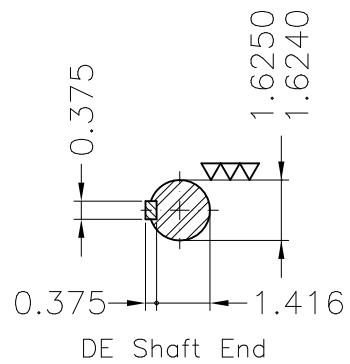

Dimensões em polegada  
Dimensions in inches

THIS IS AN UPDATED REVISION, THE  
PREVIOUS ONE MUST BE DISREGARDED.

Color Munsell N 1 matte black  
Painting plan 207N  
Mounting F-1/B3R(D)

ECM	LOC	SUMMARY OF MODIFICATIONS	EXECUTED	CHECKED	RELEASED	DATE	VER
EXECUTED	USERADMIN	THREE PHASE ODP ROLLED STEEL NEMA PREM.					
CHECKED		FRAME 254/6T ODP					
RELEASED		WEG code: 12727233					
REL DT	24.07.2017	WMO Jaragua do Sul	Product Engineering	SHEET	1 / 1		

15 HP 04 Poles 60Hz

A