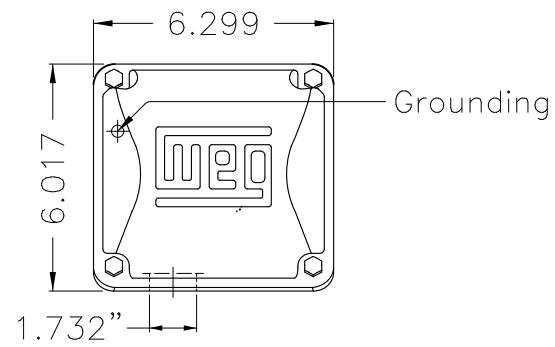

Dimensões em polegada  
Dimensions in inches

THIS IS AN UPDATED REVISION, THE  
PREVIOUS ONE MUST BE DISREGARDED.

Color Munsell N 1 matte black  
Painting plan 207N  
Mounting F-1/B3R(D)

ECM	LOC	SUMMARY OF MODIFICATIONS	EXECUTED	CHECKED	RELEASED	DATE	VER
EXECUTED	USERADMIN	THREE PHASE ODP ROLLED STEEL NEMA PREM.					
CHECKED		FRAME 254/6T ODP					
RELEASED		WEG code: 12727233					
REL DT	24.07.2017	WMO Jaragua do Sul	Product Engineering	SHEET	1 / 1		

15 HP 04 Poles 60Hz

A