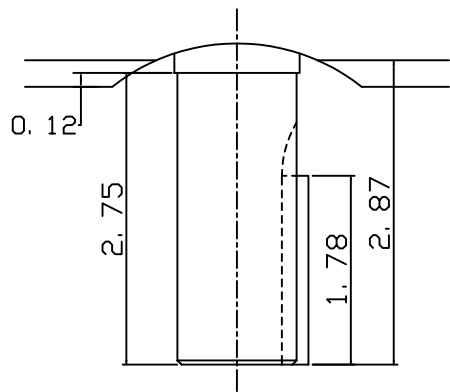

DATE
JULY 15, 2004
CATALOG NO.
NVO032C

OUTLINE DIMENSIONS
3-PHASE INDUCTION MOTOR

MOTOR TYPE:
AEVANE
FRAME NO. 182TC

Pole	HP	KW	Hz	VOLT	Syn. Speed RPM
2	3	2.2	60	230/460	3600

Ins	Rating	Dimension in	Approx Weight	Bearings
F	CONT.	INCHES	60	DE: 6306ZZ NDE: 6306ZZ

Totally Enclosed Fan-Cooled Vertical Type, Squirrel-Cage Rotor.

DWN.	Y. C. LAI	02-10-99
CHKD.	C. S. LO	02-11-99
APPD.	Y. B. HUANG	02-11-99

TECO **Westinghouse**

DWG NO.
31049U569010