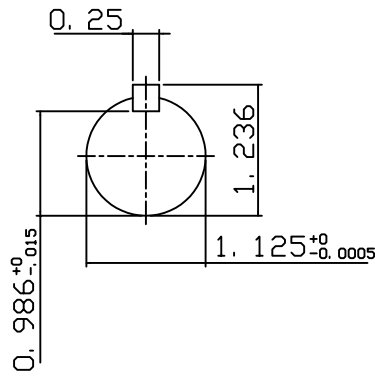

DATE
JULY 15, 2004
CATALOG NO.
NVO032C

OUTLINE DIMENSIONS
3-PHASE INDUCTION MOTOR

MOTOR TYPE:
AEVANE
FRAME NO. 182TC

Pole	HP	KW	Hz	VOLT	Syn. Speed RPM
2	3	2.2	60	230/460	3600

Ins	Rating	Dimension in	Approx Weight	Bearings
F	CONT.	INCHES	60	DE: 6306ZZ NDE: 6306ZZ

Totally Enclosed Fan-Cooled Vertical Type, Squirrel-Cage Rotor.

DWN.	Y. C. LAI	02-10-99
CHKD.	C. S. LO	02-11-99
APPD.	Y. B. HUANG	02-11-99

TECO **Westinghouse**

DWG NO.
31049U569010