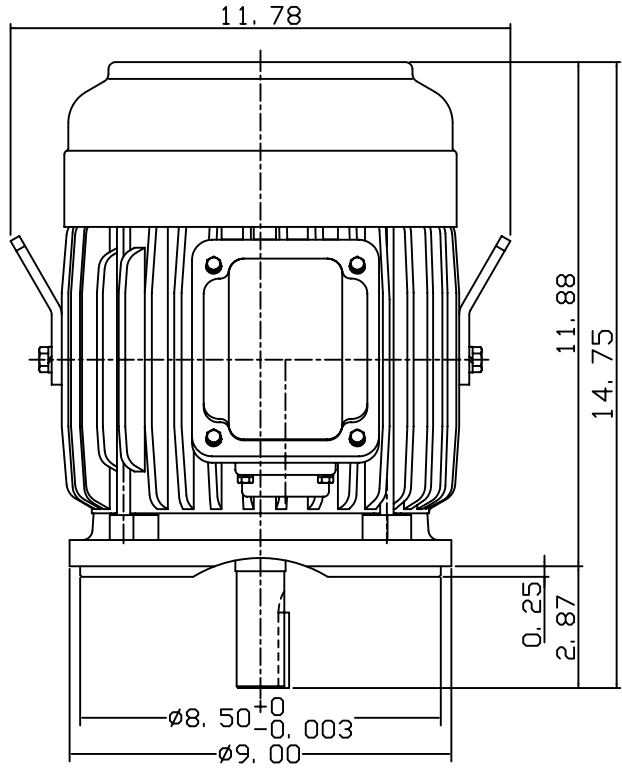

DATE
JULY 15, 2004
CATALOG NO.
NVO032C

OUTLINE DIMENSIONS
3-PHASE INDUCTION MOTOR

MOTOR TYPE:
AEVANE
FRAME NO. 182TC

Pole	HP	KW	Hz	VOLT	Syn. Speed RPM
2	3	2.2	60	230/460	3600

Ins	Rating	Dimension in	Approx Weight	Bearings
F	CONT.	INCHES	60	DE: 6306ZZ NDE: 6306ZZ

Totally Enclosed Fan-Cooled Vertical Type, Squirrel-Cage Rotor.

DWN.	Y. C. LAI	02-10-99
CHKD.	C. S. LO	02-11-99
APPD.	Y. B. HUANG	02-11-99

TECO **Westinghouse**

DWG NO.
31049U569010