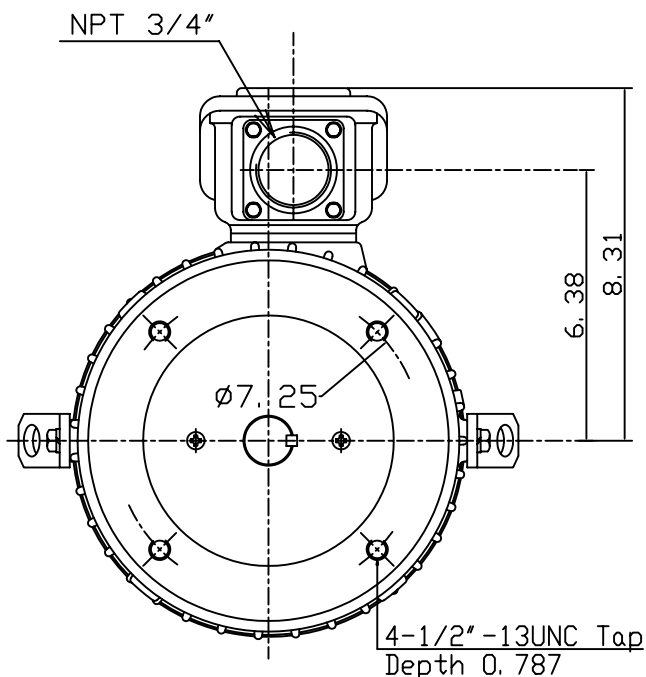

DATE
JULY 15, 2004
CATALOG NO.
NVO032C

OUTLINE DIMENSIONS
3-PHASE INDUCTION MOTOR

MOTOR TYPE:
AEVANE
FRAME NO. 182TC

Pole	HP	KW	Hz	VOLT	Syn. Speed RPM
2	3	2.2	60	230/460	3600

Ins	Rating	Dimension in	Approx Weight	Bearings
F	CONT.	INCHES	60	DE: 6306ZZ NDE: 6306ZZ

Totally Enclosed Fan-Cooled Vertical Type, Squirrel-Cage Rotor.

DWN.	Y. C. LAI	02-10-99
CHKD.	C. S. LO	02-11-99
APPD.	Y. B. HUANG	02-11-99

TECO **Westinghouse**

DWG NO.
31049U569010