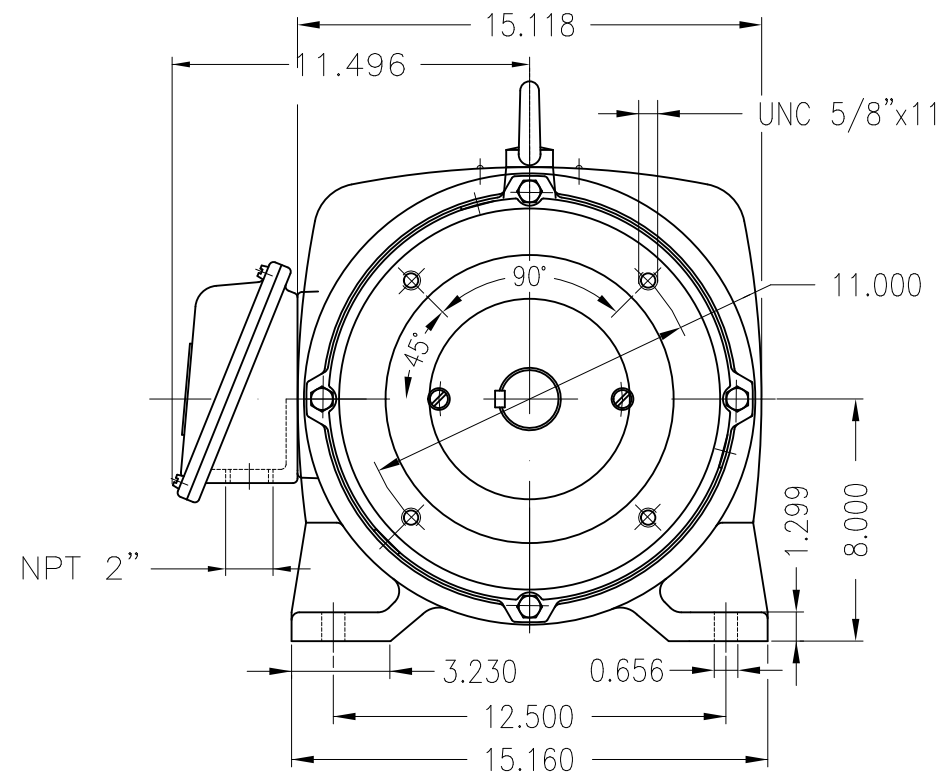

Dimensões em polegada
Dimensions in inches

THIS IS AN UPDATED REVISION, THE
PREVIOUS ONE MUST BE DISREGARDED.

Grounding for leads 5.2–35 mm² / 10–2 AWG

- Brush holder Kit AEGIS internal DE
- Bearing cap
- Color RAL 5009
- Painting plan 203A
- Mounting B34R(D)

ECM	LOC	SUMMARY OF MODIFICATIONS			EXECUTED	CHECKED	RELEASED	DATE	VER
EXECUTED	USERADMIN		THREE PHASE NEMA P. EFF MOTOR						
CHECKED			FRAME 326TC IP23 ODP						
RELEASED			WEG code: 13218225						
REL DT	24.07.2017	WMO	Jaragua do Sul	Product Engineering	SHEET	1 / 1			

50 HP 04 Poles 60Hz

A