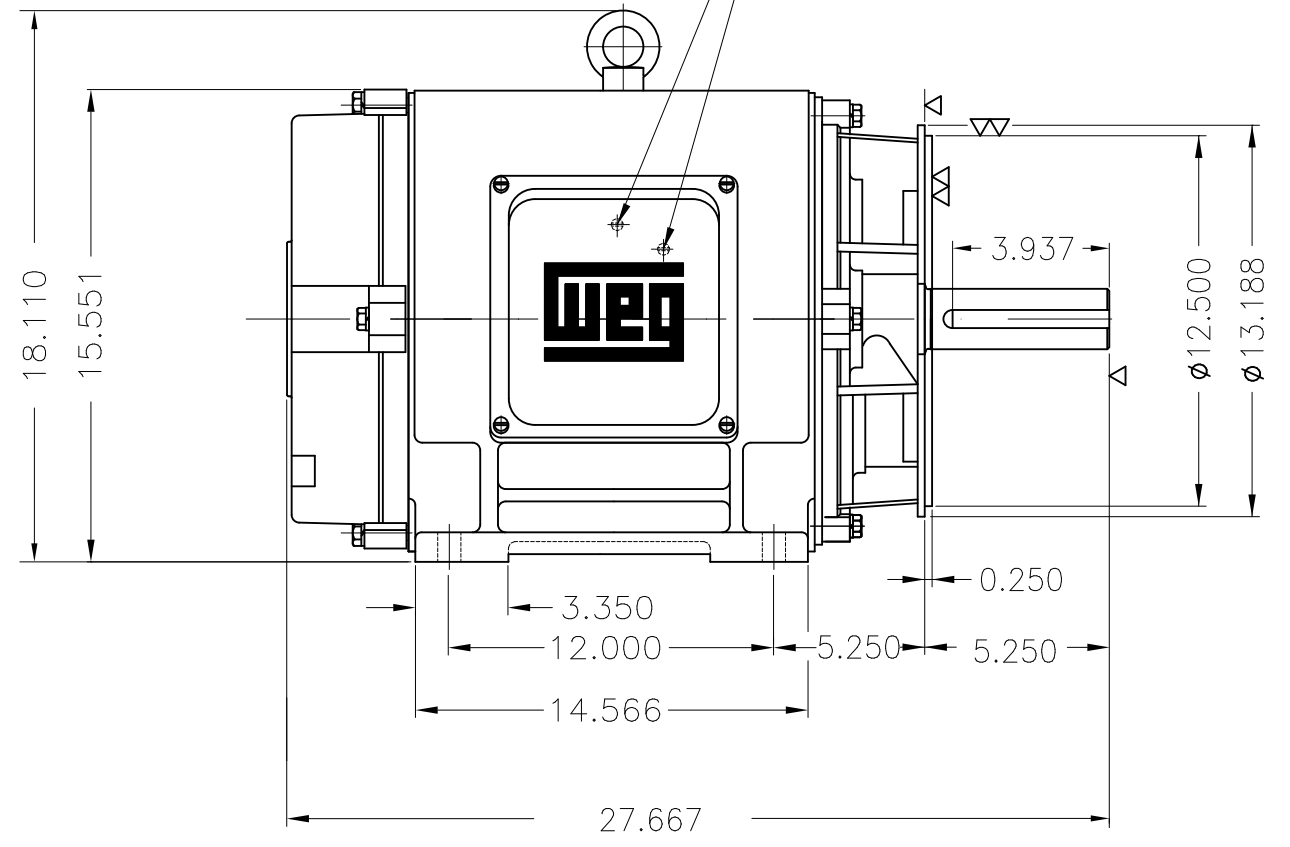

Dimensões em polegada
Dimensions in inches

THIS IS AN UPDATED REVISION, THE
PREVIOUS ONE MUST BE DISREGARDED.

Grounding for leads 5.2–35 mm² / 10–2 AWG

- Brush holder Kit AEGIS internal DE
- Bearing cap
- Color RAL 5009
- Painting plan 203A
- Mounting B34R(D)

ECM	LOC	SUMMARY OF MODIFICATIONS			EXECUTED	CHECKED	RELEASED	DATE	VER
EXECUTED	USERADMIN		THREE PHASE NEMA P. EFF MOTOR						
CHECKED			FRAME 326TC IP23 ODP						
RELEASED			WEG code: 13218225						
REL DT	24.07.2017	WMO	Jaragua do Sul	Product Engineering	SHEET	1 / 1			

50 HP 04 Poles 60Hz

A