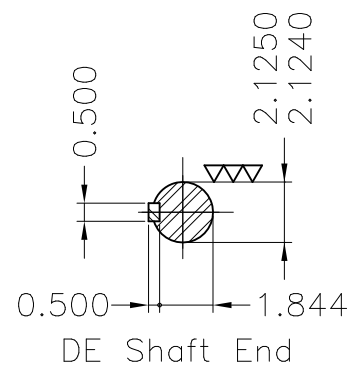

Dimensões em polegada
Dimensions in inches

THIS IS AN UPDATED REVISION, THE
PREVIOUS ONE MUST BE DISREGARDED.

Grounding for leads 5.2–35 mm² / 10–2 AWG

- Brush holder Kit AEGIS internal DE
- Bearing cap
- Color RAL 5009
- Painting plan 203A
- Mounting B34R(D)

ECM	LOC	SUMMARY OF MODIFICATIONS			EXECUTED	CHECKED	RELEASED	DATE	VER
EXECUTED	USERADMIN		THREE PHASE NEMA P. EFF MOTOR						
CHECKED			FRAME 326TC IP23 ODP						
RELEASED			WEG code: 13218225						
REL DT	24.07.2017	WMO	Jaragua do Sul	Product Engineering	SHEET	1 / 1			

50 HP 04 Poles 60Hz

A