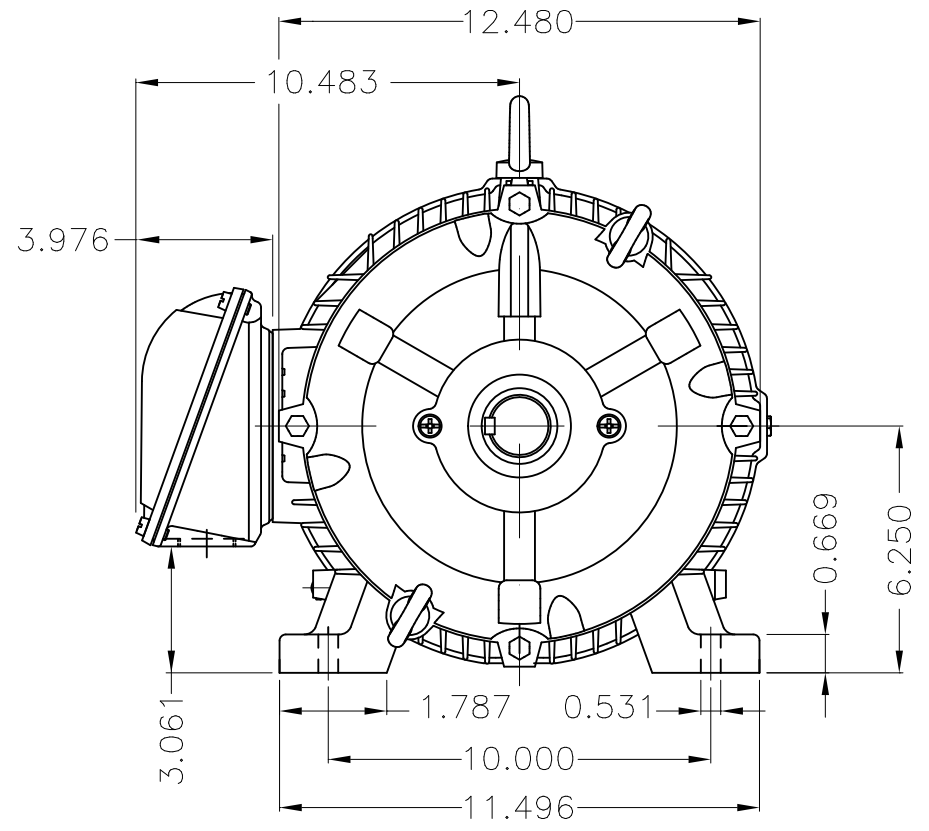

Dimensões em polegada
Dimensions in inches

THIS IS AN UPDATED REVISION, THE
PREVIOUS ONE MUST BE DISREGARDED.

Color RAL 5009
Painting plan 202E
Mounting B3R(D)

ECM	LOC	SUMMARY OF MODIFICATIONS	EXECUTED	CHECKED	RELEASED	DATE	VER
EXECUTED	USERADMIN	THREE PH W22 MOTOR COOLING TOWER NEMA EF					
CHECKED		FRAME 254/6T IP55 TEFC					
RELEASED		WEG code: 12023807					
REL DT	24.07.2017	WMO Jaragua do Sul	Product Engineering	SHEET	1 / 1		

20 HP 04 Poles 60Hz

A