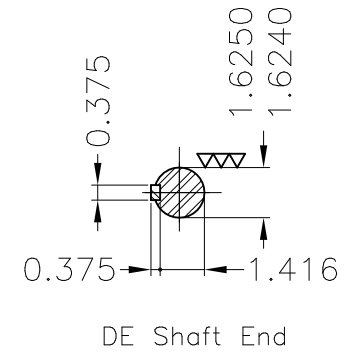

Dimensões em polegada
Dimensions in inches

THIS IS AN UPDATED REVISION, THE
PREVIOUS ONE MUST BE DISREGARDED.

Color RAL 5009
Painting plan 202E
Mounting B3R(D)

ECM	LOC	SUMMARY OF MODIFICATIONS	EXECUTED	CHECKED	RELEASED	DATE	VER
EXECUTED	USERADMIN	THREE PH W22 MOTOR COOLING TOWER NEMA EF					
CHECKED		FRAME 254/6T IP55 TEFC					
RELEASED		WEG code: 12023807					
REL DT	24.07.2017	WMO Jaragua do Sul	Product Engineering	SHEET	1 / 1		

20 HP 04 Poles 60Hz

A