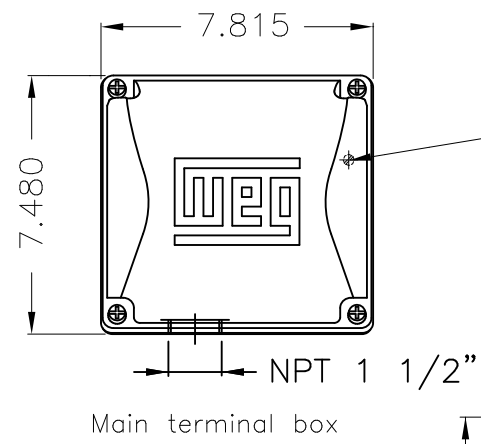

Dimensões em polegada
Dimensions in inches

THIS IS AN UPDATED REVISION, THE
PREVIOUS ONE MUST BE DISREGARDED.

Color RAL 5009
Painting plan 202E
Mounting B3R(D)

ECM	LOC	SUMMARY OF MODIFICATIONS	EXECUTED	CHECKED	RELEASED	DATE	VER
EXECUTED	USERADMIN	THREE PH W22 MOTOR COOLING TOWER NEMA EF					
CHECKED		FRAME 254/6T IP55 TEFC					
RELEASED		WEG code: 12023807					
REL DT	24.07.2017	WMO Jaragua do Sul	Product Engineering	SHEET	1 / 1		

20 HP 04 Poles 60Hz

A