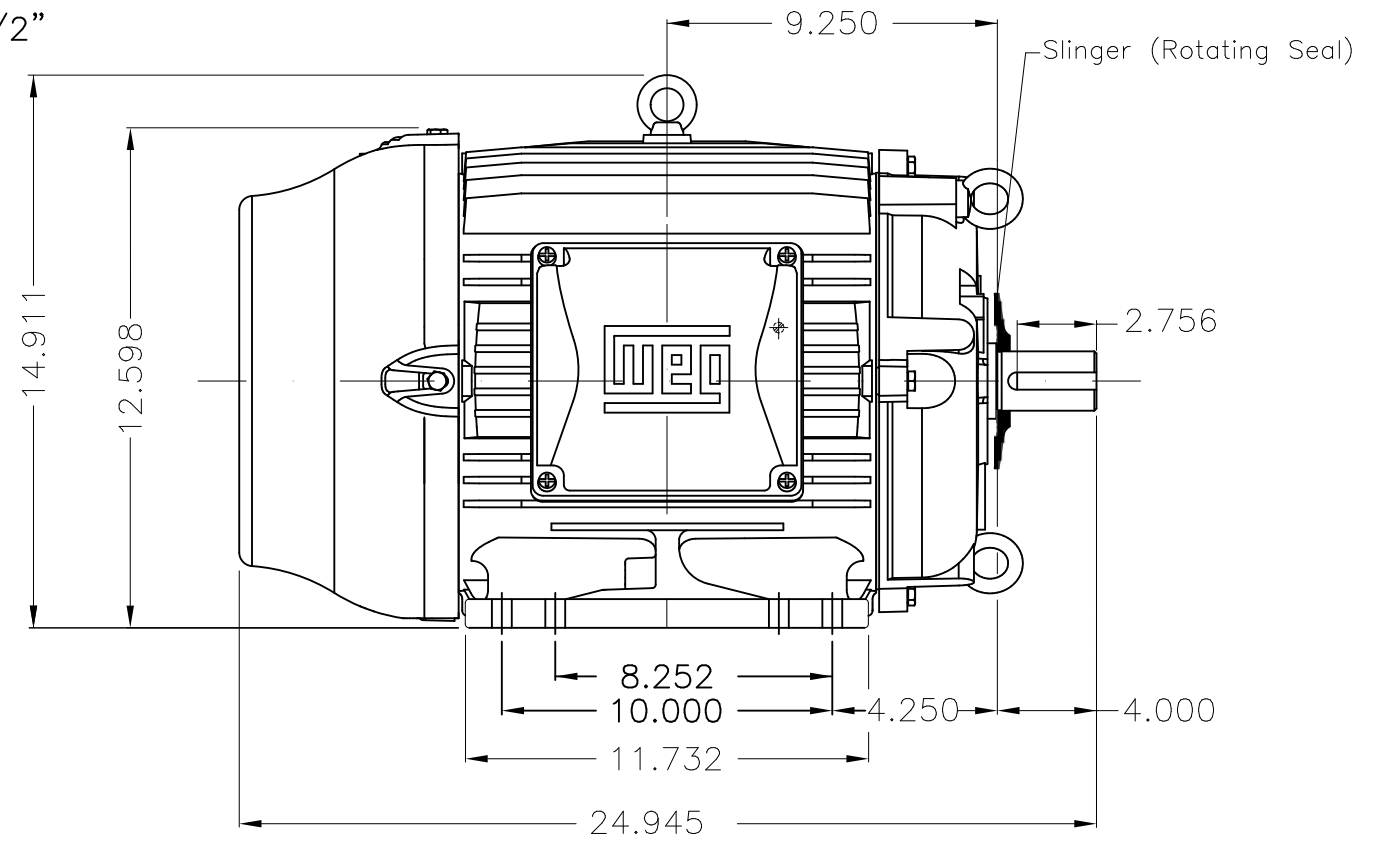

Dimensões em polegada
Dimensions in inches

THIS IS AN UPDATED REVISION, THE
PREVIOUS ONE MUST BE DISREGARDED.

Color RAL 5009
Painting plan 202E
Mounting B3R(D)

ECM	LOC	SUMMARY OF MODIFICATIONS	EXECUTED	CHECKED	RELEASED	DATE	VER
EXECUTED	USERADMIN	THREE PH W22 MOTOR COOLING TOWER NEMA EF					
CHECKED		FRAME 254/6T IP55 TEFC					
RELEASED		WEG code: 12023807					
REL DT	24.07.2017	WMO Jaragua do Sul	Product Engineering	SHEET	1 / 1		

20 HP 04 Poles 60Hz

A