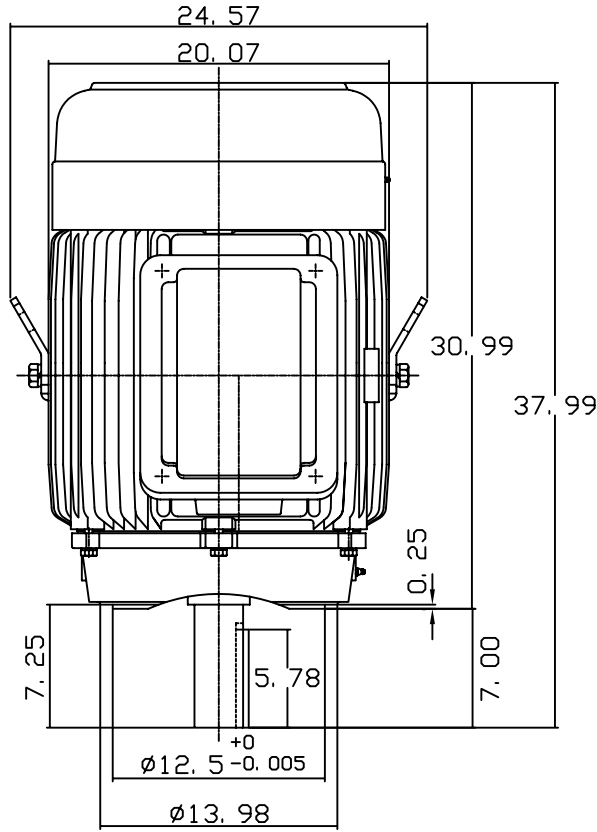

DATE JULY 19, 2004	OUTLINE DIMENSIONS 3-PHASE INDUCTION MOTOR	MOTOR TYPE: AEVANE
CATALOG NO. NV1004C		FRAME NO. 405TC

Pole	HP	KW	Hz	VOLT	Syn. Speed RPM
4	100	75	60	230/460	1800

Ins	Rating	Dimension in	Approx Weight	Bearings	
F	CONT.	inches	1232 lbs.	DE: 6317	NDE: 6313

Totally Enclosed Fan Cooled Vertical Type. Squirrel-cage Rotor.

\diamond		
------------	--	--

DWN.	G. L. GUO	08-01-02
CHKD.	C. H. KAO	08-06-02
APPD.	Y. B. HUANG	08-06-02

TECO Westinghouse

DWG NO.
31049U575010