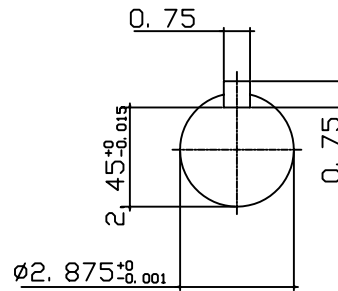

DATE JULY 19, 2004	OUTLINE DIMENSIONS 3-PHASE INDUCTION MOTOR	MOTOR TYPE: AEVANE
CATALOG NO. NV1004C		FRAME NO. 405TC

Pole	HP	KW	Hz	VOLT	Syn. Speed RPM
4	100	75	60	230/460	1800

Ins	Rating	Dimension in	Approx Weight	Bearings	
F	CONT.	inches	1232 lbs.	DE: 6317	NDE: 6313

Totally Enclosed Fan Cooled Vertical Type. Squirrel-cage Rotor.

$\diamond$		

DWN.	G. L. GUO	08-01-02
CHKD.	C. H. KAO	08-06-02
APPD.	Y. B. HUANG	08-06-02

TECO Westinghouse

DWG NO.
31049U575010