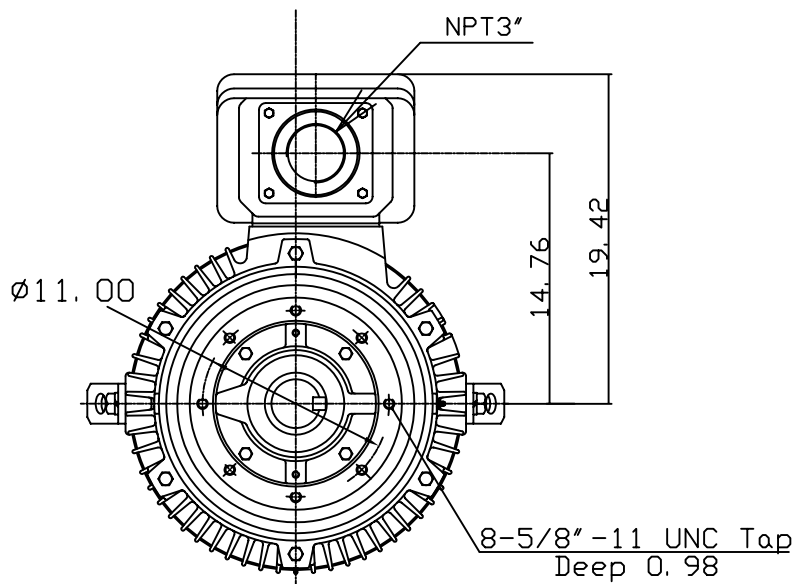

DATE JULY 19, 2004	OUTLINE DIMENSIONS 3-PHASE INDUCTION MOTOR	MOTOR TYPE: AEVANE
CATALOG NO. NV1004C		FRAME NO. 405TC

Pole	HP	KW	Hz	VOLT	Syn. Speed RPM
4	100	75	60	230/460	1800

Ins	Rating	Dimension in	Approx Weight	Bearings	
F	CONT.	inches	1232 lbs.	DE: 6317	NDE: 6313

Totally Enclosed Fan Cooled Vertical Type. Squirrel-cage Rotor.

\diamond		
------------	--	--

DWN.	G. L. GUO	08-01-02
CHKD.	C. H. KAO	08-06-02
APPD.	Y. B. HUANG	08-06-02

TECO Westinghouse

DWG NO.
31049U575010