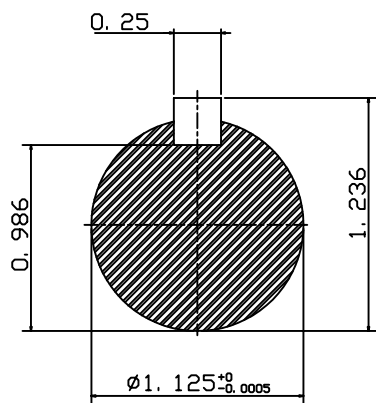

DATE  
February 16, 2004  
CATALOG NO.  
S0034

OUTLINE DIMENSIONS  
SINGLE-PHASE INDUCTION MOTOR

MOTOR TYPE:  
BECSFD  
FRAME NO. 182T

Pole	HP	KW	Hz	VOLT	Syn. Speed r/min(rpm)
4	3	2.2	60	230	1800

Ins	Rating	Dimension in	Approx Weight	Bearings	
B	CONT.	Inches	92 lbs.	DE: 6306ZZ	NDE: 6306ZZ

Totally Enclosed Fan Cooled Capacitor-start & Run Type. Squirrel-cage Rotor

①		
---	--	--

DWN.	S. L. CHIAN	11-24-95
CHKD.	C. H. KAO	12-18-95
APPD.	Y. B. HUANG	12-18-95

DWG NO.  
31049U262002