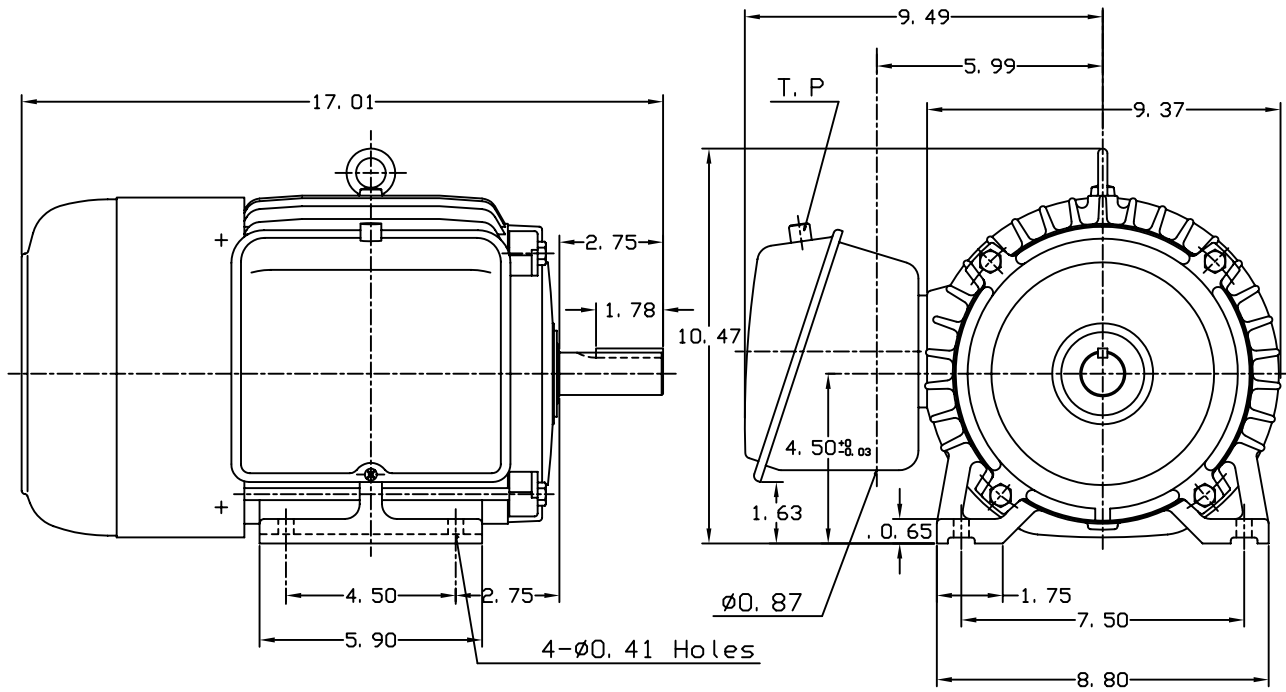

DATE  
February 16, 2004  
CATALOG NO.  
S0034

OUTLINE DIMENSIONS  
SINGLE-PHASE INDUCTION MOTOR

MOTOR TYPE:  
BECSFD  
FRAME NO. 182T

Pole	HP	KW	Hz	VOLT	Syn. Speed r/min(rpm)
4	3	2.2	60	230	1800

Ins	Rating	Dimension in	Approx Weight	Bearings	
B	CONT.	Inches	92 lbs.	DE: 6306ZZ	NDE: 6306ZZ

Totally Enclosed Fan Cooled Capacitor-start & Run Type. Squirrel-cage Rotor

①		
---	--	--

DWN.	S. L. CHIAN	11-24-95
CHKD.	C. H. KAO	12-18-95
APPD.	Y. B. HUANG	12-18-95

DWG NO.  
31049U262002