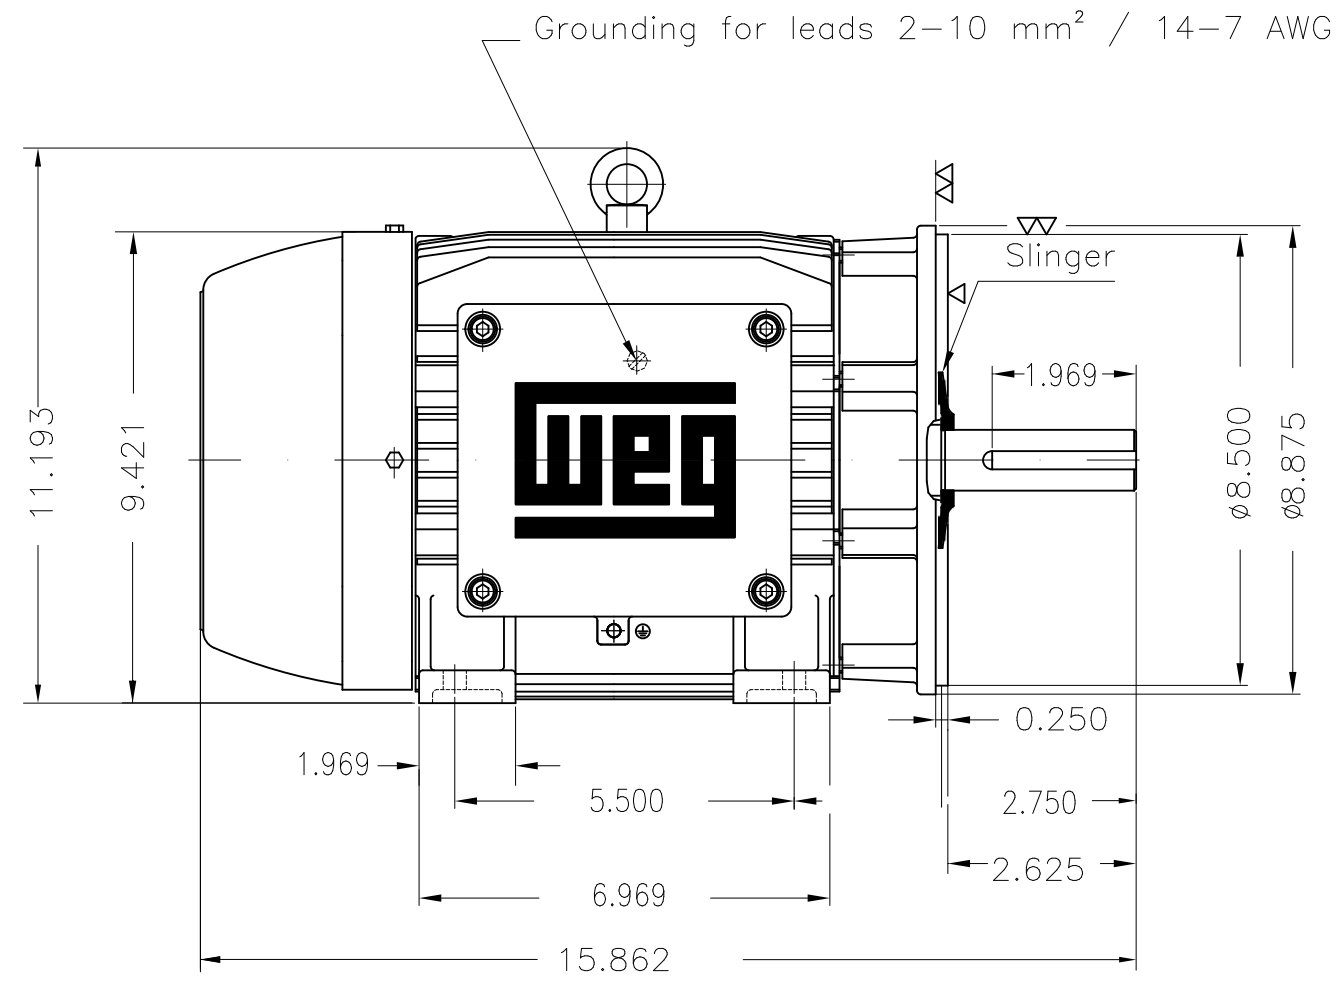

Dimensões em polegada
Dimensions in inches

THIS IS AN UPDATED REVISION, THE
PREVIOUS ONE MUST BE DISREGARDED.

Thermostats 130°C - alarm
Color RAL 5009
Painting plan 202P
Mounting B34R(D)

ECM	LOC	SUMMARY OF MODIFICATIONS	EXECUTED	CHECKED	RELEASED	DATE	VER
EXECUTED	USERADMIN	THREE PHASE EXPL. PROOF MOTOR NEMA P.EFF					
CHECKED		FRAME 184TC IP55 TEFC					
RELEASED		WEG code: 12408339					
REL DT	24.07.2017	WMO Jaragua do Sul	Product Engineering				

5 HP 02 Poles 60Hz