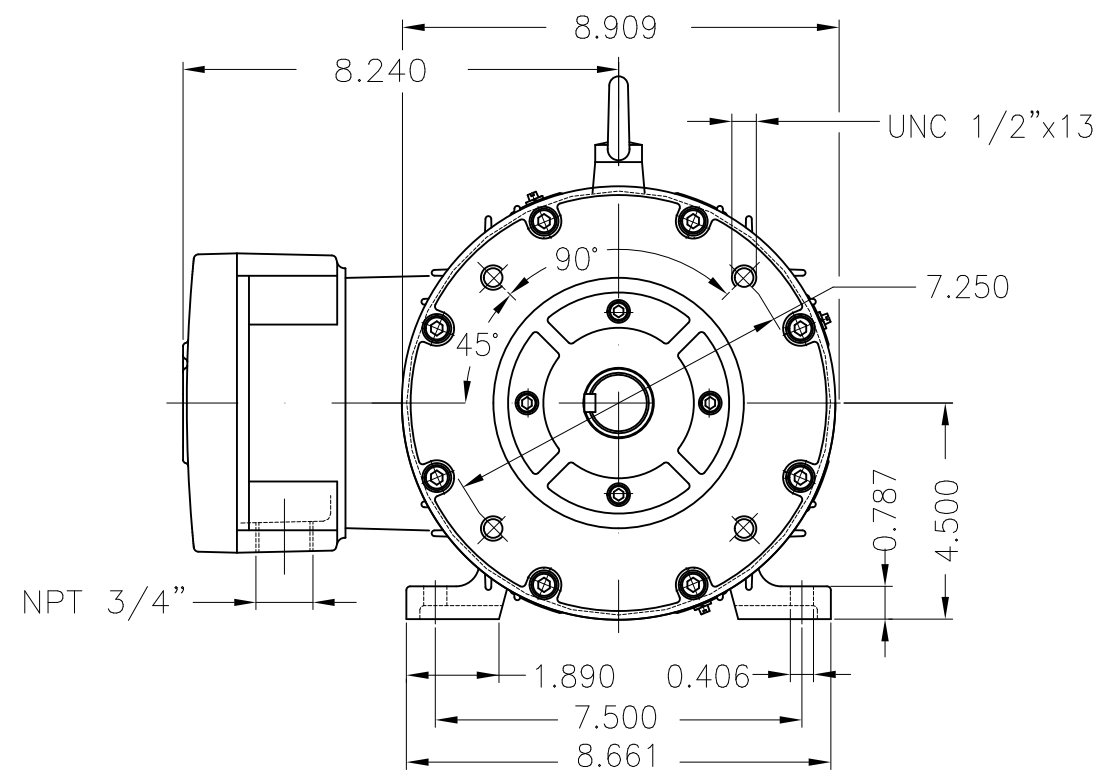

Dimensões em polegada
Dimensions in inches

THIS IS AN UPDATED REVISION, THE
PREVIOUS ONE MUST BE DISREGARDED.

Thermostats 130°C - alarm
Color RAL 5009
Painting plan 202P
Mounting B34R(D)

ECM	LOC	SUMMARY OF MODIFICATIONS	EXECUTED	CHECKED	RELEASED	DATE	VER
EXECUTED	USERADMIN	THREE PHASE EXPL. PROOF MOTOR NEMA P.EFF					
CHECKED		FRAME 184TC IP55 TEFC					
RELEASED		WEG code: 12408339					
REL DT	24.07.2017	WMO Jaragua do Sul	Product Engineering				

5 HP 02 Poles 60Hz