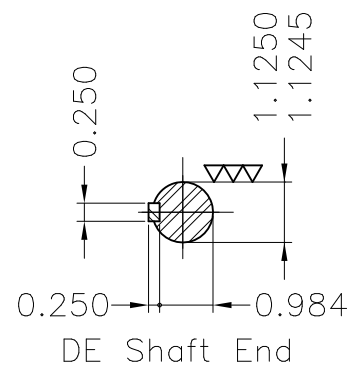

Dimensões em polegada
Dimensions in inches

THIS IS AN UPDATED REVISION, THE
PREVIOUS ONE MUST BE DISREGARDED.

Thermostats 130°C - alarm
Color RAL 5009
Painting plan 202P
Mounting B34R(D)

ECM	LOC	SUMMARY OF MODIFICATIONS	EXECUTED	CHECKED	RELEASED	DATE	VER
EXECUTED	USERADMIN	THREE PHASE EXPL. PROOF MOTOR NEMA P.EFF					
CHECKED		FRAME 184TC IP55 TEFC					
RELEASED		WEG code: 12408339					
REL DT	24.07.2017	WMO Jaragua do Sul	Product Engineering				

5 HP 02 Poles 60Hz