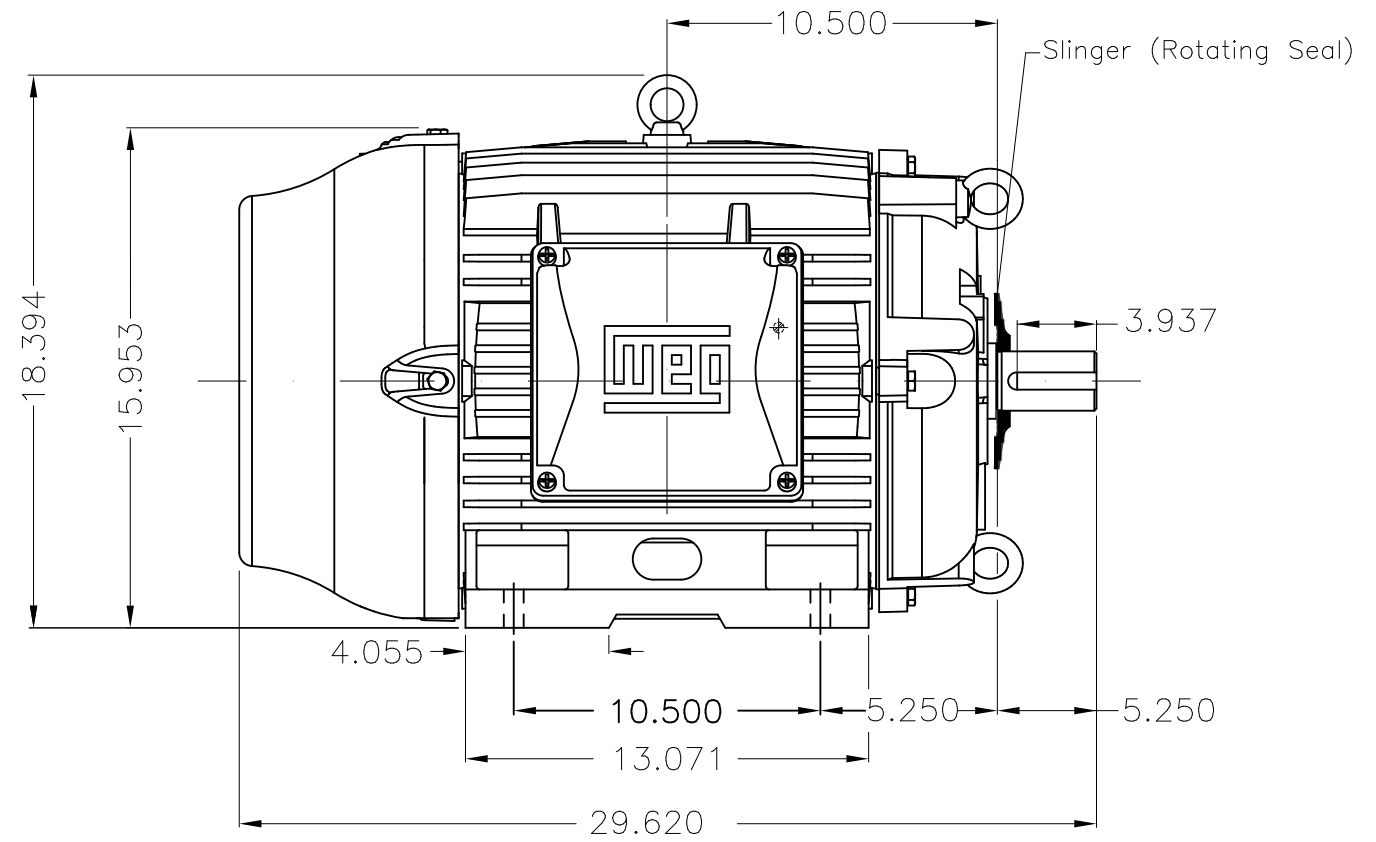

Dimensões em polegada
Dimensions in inches

THIS IS AN UPDATED REVISION, THE
PREVIOUS ONE MUST BE DISREGARDED.

Grounding for leads 5.2–35 mm² / 10–2 AWG

Color RAL 5009
Painting plan 202E
Mounting B3R(D)

ECM	LOC	SUMMARY OF MODIFICATIONS	EXECUTED	CHECKED	RELEASED	DATE	VER
EXECUTED	USERADMIN	THREE PH W22 MOTOR COOLING TOWER HIGH EF					
CHECKED		FRAME 324T IP55 TEFC					
RELEASED		WEG code: 12173953					
REL DT	24.07.2017	WMO Jaragua do Sul	Product Engineering	SHEET	1 / 1		

7.5/30 HP 08/04 Poles 60Hz