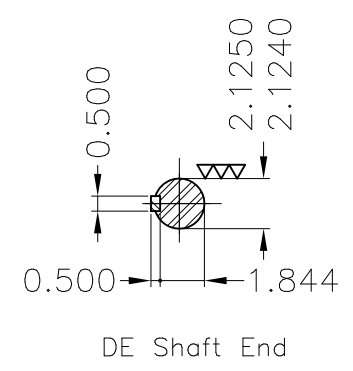

Dimensões em polegada
Dimensions in inches

THIS IS AN UPDATED REVISION, THE
PREVIOUS ONE MUST BE DISREGARDED.

Grounding for leads 5.2–35 mm² / 10–2 AWG

Color RAL 5009
Painting plan 202E
Mounting B3R(D)

ECM	LOC	SUMMARY OF MODIFICATIONS	EXECUTED	CHECKED	RELEASED	DATE	VER
EXECUTED	USERADMIN	THREE PH W22 MOTOR COOLING TOWER HIGH EF					
CHECKED		FRAME 324T IP55 TEFC					
RELEASED		WEG code: 12173953					
REL DT	24.07.2017	WMO Jaragua do Sul	Product Engineering	SHEET	1 / 1		

7.5/30 HP 08/04 Poles 60Hz