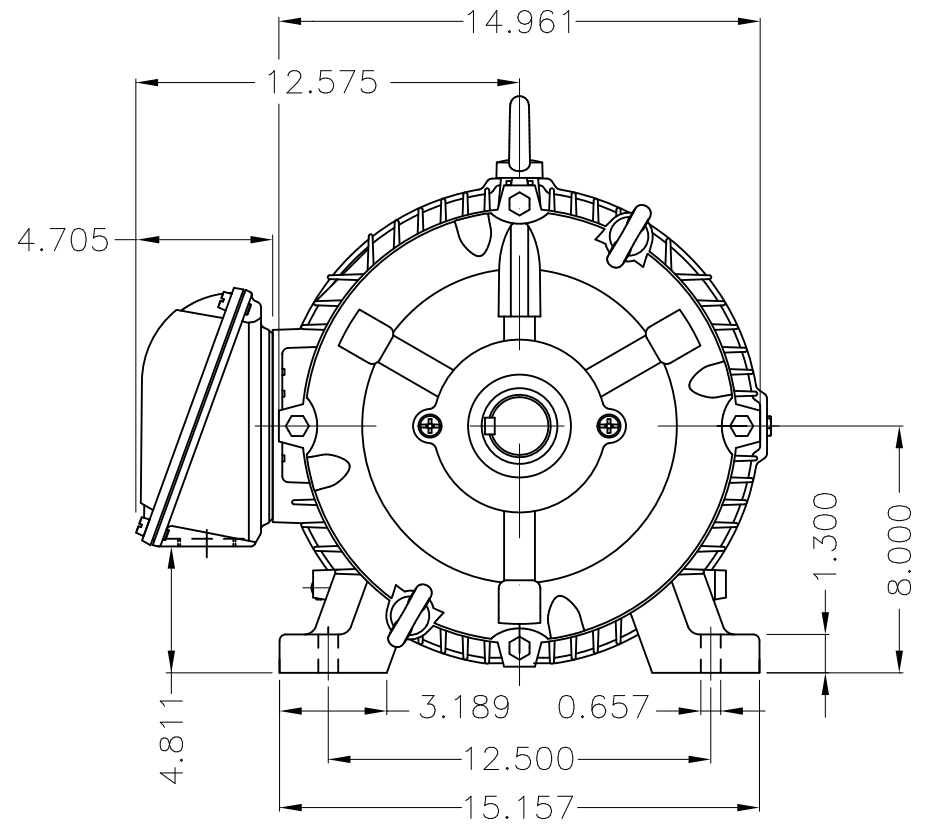

Dimensões em polegada
Dimensions in inches

THIS IS AN UPDATED REVISION, THE
PREVIOUS ONE MUST BE DISREGARDED.

Grounding for leads 5.2–35 mm² / 10–2 AWG

Color RAL 5009
Painting plan 202E
Mounting B3R(D)

ECM	LOC	SUMMARY OF MODIFICATIONS	EXECUTED	CHECKED	RELEASED	DATE	VER
EXECUTED	USERADMIN	THREE PH W22 MOTOR COOLING TOWER HIGH EF					
CHECKED		FRAME 324T IP55 TEFC					
RELEASED		WEG code: 12173953					
REL DT	24.07.2017	WMO Jaragua do Sul	Product Engineering	SHEET	1 / 1		

7.5/30 HP 08/04 Poles 60Hz