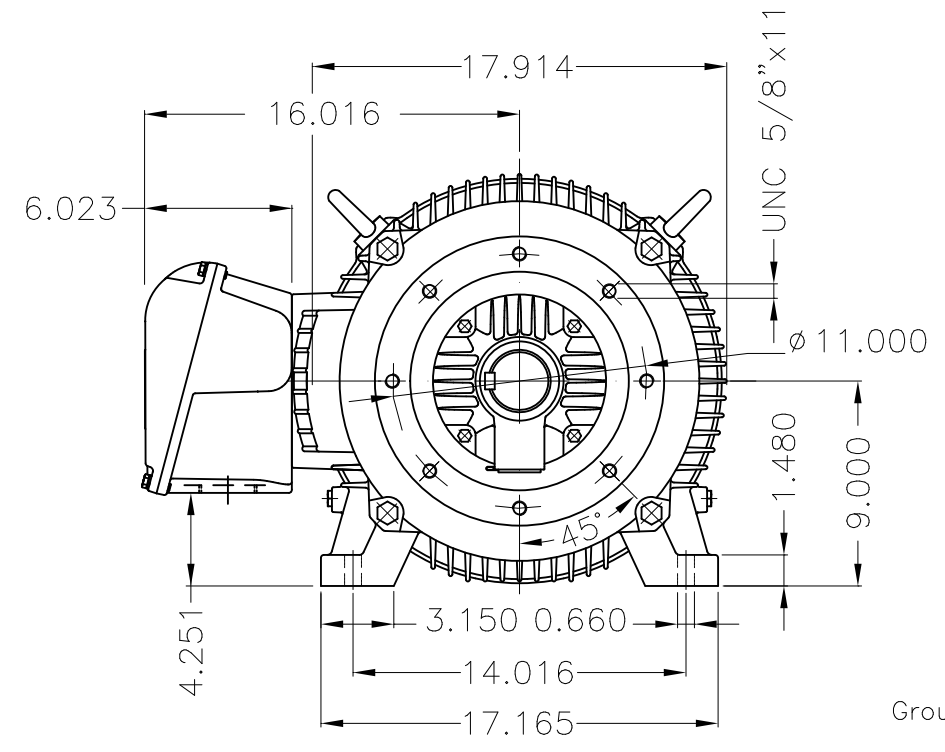

Dimensões em polegada
Dimensions in inches

THIS IS AN UPDATED REVISION, THE
PREVIOUS ONE MUST BE DISREGARDED.

Grounding for leads 25–50 mm² / 3–1 AWG

Main terminal box

Grounding for leads 25–185 mm² / 3AWG–350MCM

Center hole
EUNC 1/2"–13 WEG TBG253

EUNC 1/2"–13 WEG TBG253

Color RAL 5009
Painting plan 203A
Mounting B34R(D)

ECM	LOC	SUMMARY OF MODIFICATIONS			EXECUTED	CHECKED	RELEASED	DATE	VER
EXECUTED	USERADMIN		THREE PHASE MOTOR W22 NEMA PREMIUM EFF.						
CHECKED			FRAME 364/5JP IP55 TEFC						
RELEASED			WEG code: 12712287						
REL DT	24.07.2017	WMO	Jaragua do Sul	Product Engineering	SHEET	1 / 1			

60 HP 04 Poles 60Hz

A