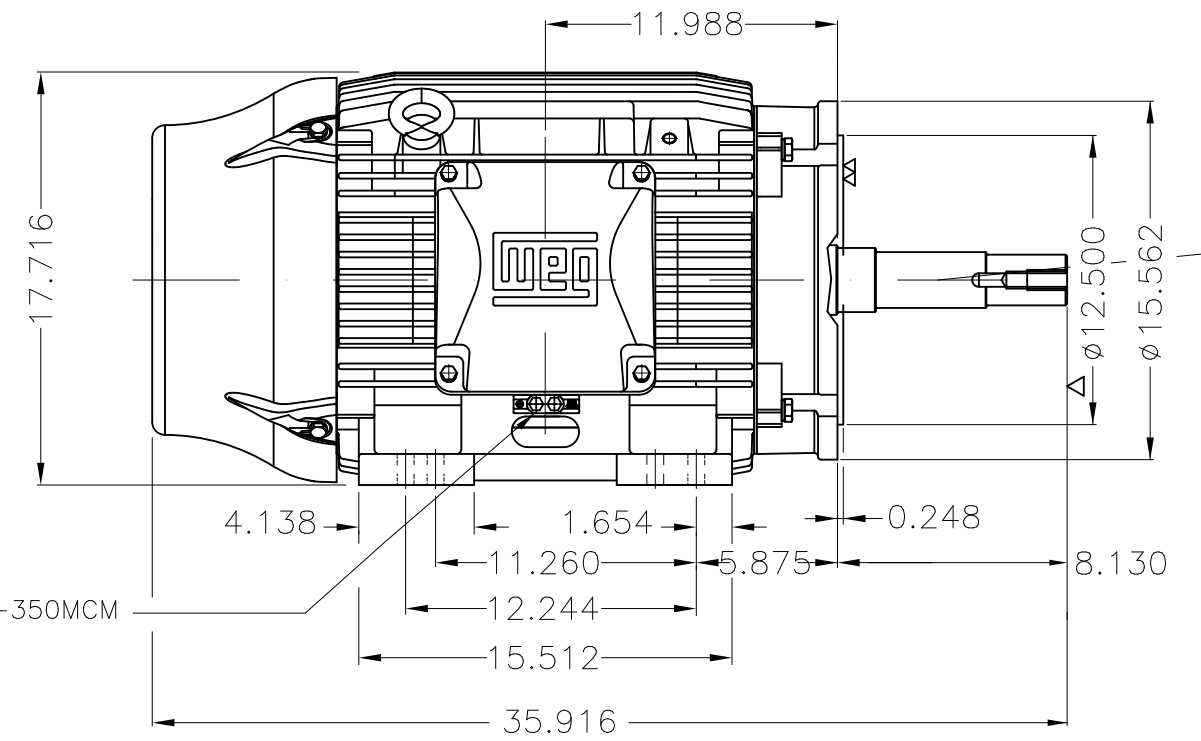

Dimensões em polegada
Dimensions in inches

THIS IS AN UPDATED REVISION, THE
PREVIOUS ONE MUST BE DISREGARDED.

Grounding for leads 25–50 mm² / 3–1 AWG

Main terminal box

Grounding for leads 25–185 mm² / 3AWG–350MCM

Center hole
EUNC 1/2"–13 WEG TBG253

EUNC 1/2"–13 WEG TBG253

Color RAL 5009
Painting plan 203A
Mounting B34R(D)

ECM	LOC	SUMMARY OF MODIFICATIONS			EXECUTED	CHECKED	RELEASED	DATE	VER
EXECUTED	USERADMIN		THREE PHASE MOTOR W22 NEMA PREMIUM EFF.						
CHECKED			FRAME 364/5JP IP55 TEFC						
RELEASED			WEG code: 12712287						
REL DT	24.07.2017	WMO	Jaragua do Sul	Product Engineering	SHEET	1 / 1			

60 HP 04 Poles 60Hz

A