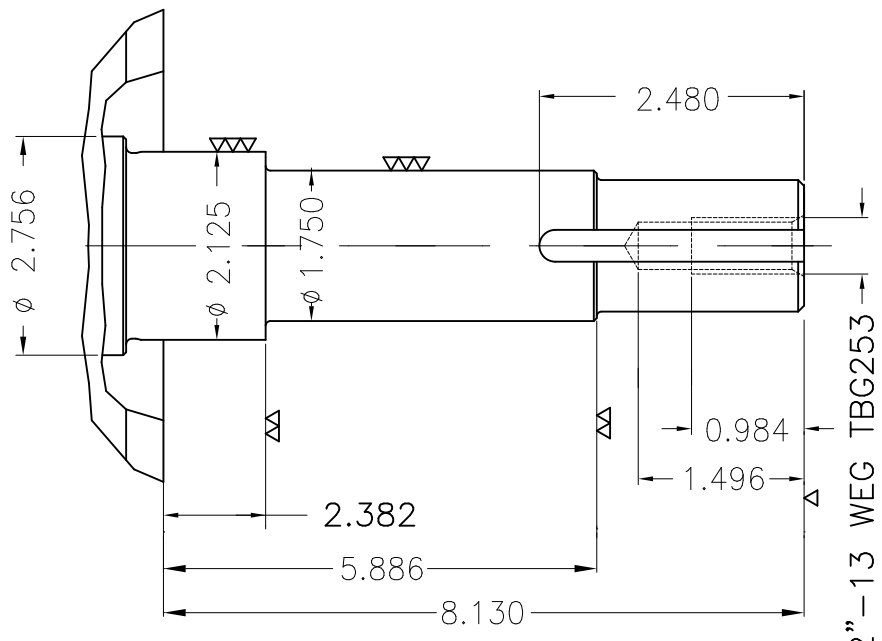

Dimensões em polegada
Dimensions in inches

THIS IS AN UPDATED REVISION, THE
PREVIOUS ONE MUST BE DISREGARDED.

Grounding for leads 25–50 mm² / 3–1 AWG

Main terminal box

Grounding for leads 25–185 mm² / 3AWG–350MCM

Center hole
EUNC 1/2"–13 WEG TBG253

EUNC 1/2"–13 WEG TBG253

Color RAL 5009
Painting plan 203A
Mounting B34R(D)

ECM	LOC	SUMMARY OF MODIFICATIONS			EXECUTED	CHECKED	RELEASED	DATE	VER
EXECUTED	USERADMIN		THREE PHASE MOTOR W22 NEMA PREMIUM EFF.						
CHECKED			FRAME 364/5JP IP55 TEFC						
RELEASED			WEG code: 12712287						
REL DT	24.07.2017	WMO	Jaragua do Sul	Product Engineering	SHEET	1 / 1			

60 HP 04 Poles 60Hz

A