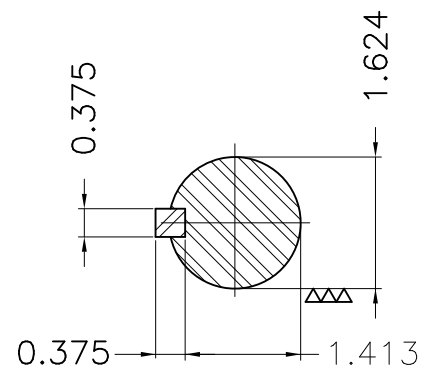

Dimensões em polegada
Dimensions in inches

THIS IS AN UPDATED REVISION, THE
PREVIOUS ONE MUST BE DISREGARDED.

Grounding for leads 25–50 mm² / 3–1 AWG

Main terminal box

Grounding for leads 25–185 mm² / 3AWG–350MCM

Center hole
EUNC 1/2"–13 WEG TBG253

EUNC 1/2"–13 WEG TBG253

Color RAL 5009
Painting plan 203A
Mounting B34R(D)

ECM	LOC	SUMMARY OF MODIFICATIONS			EXECUTED	CHECKED	RELEASED	DATE	VER
EXECUTED	USERADMIN		THREE PHASE MOTOR W22 NEMA PREMIUM EFF.						
CHECKED			FRAME 364/5JP IP55 TEFC						
RELEASED			WEG code: 12712287						
REL DT	24.07.2017	WMO	Jaragua do Sul	Product Engineering	SHEET	1 / 1			