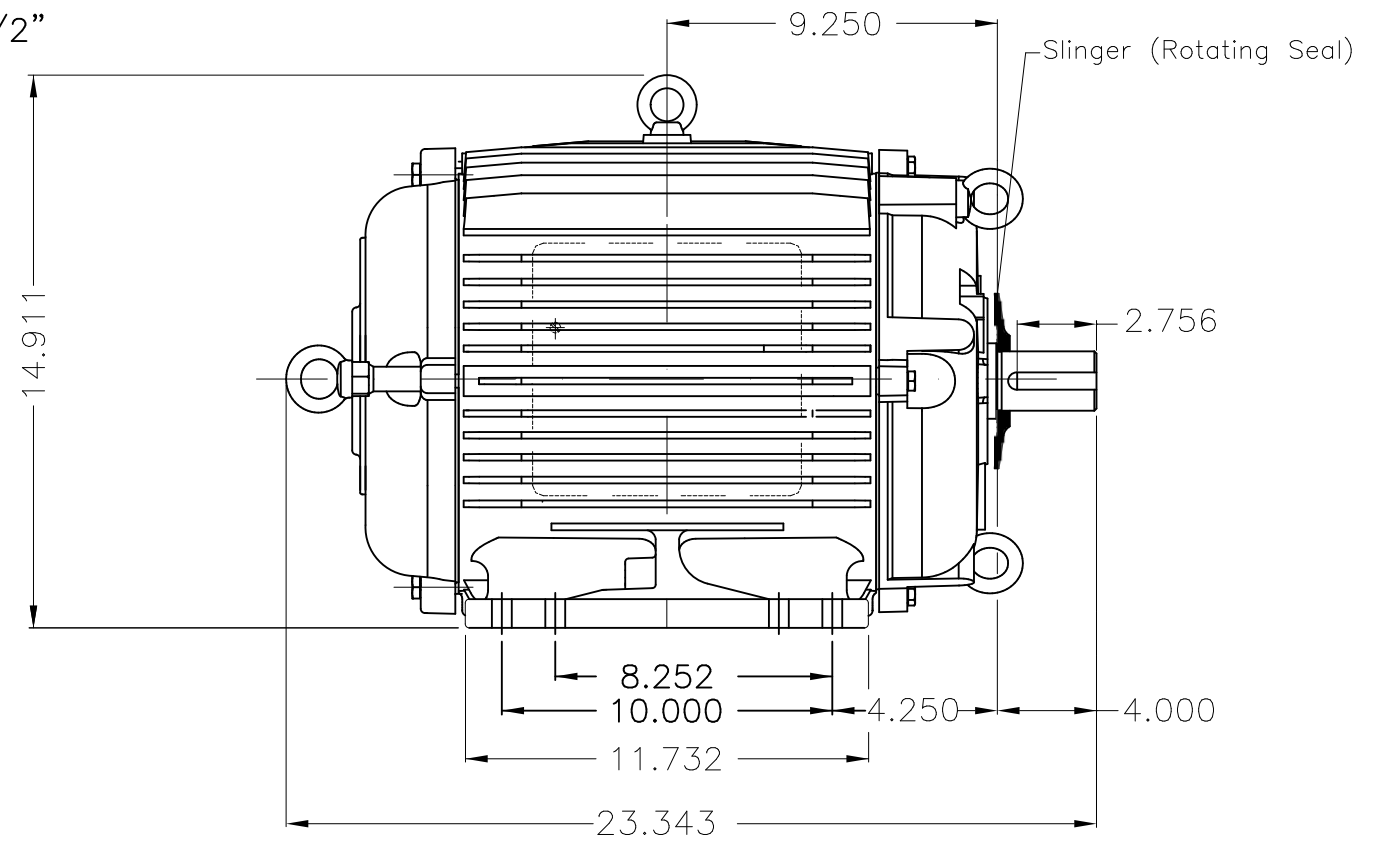

Dimensões em polegada  
Dimensions in inches

THIS IS AN UPDATED REVISION, THE  
PREVIOUS ONE MUST BE DISREGARDED.

Grounding for leads 5.2–25 mm<sup>2</sup> / 10–4 AWG

Slinger (Rotating Seal)

DE Shaft End

Without fan  
Without fan cover  
Color RAL 5009  
Painting plan 202E  
Mounting B3L(E)

ECM	LOC	SUMMARY OF MODIFICATIONS			EXECUTED	CHECKED	RELEASED	DATE	VER
EXECUTED	USERADMIN	 THREE PH W22 MOTOR COOLING TOWER NEMA EF FRAME 254/6T IP55 TEAO WEG code: 12126166							
CHECKED									
RELEASED									
REL DT	24.07.2017	WMO	Jaragua do Sul	Product Engineering	SHEET	1 / 1			

20 HP 04 Poles 60Hz

A