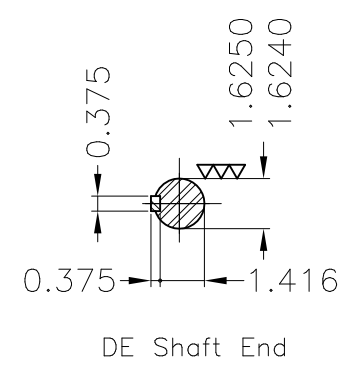

Dimensões em polegada  
Dimensions in inches

THIS IS AN UPDATED REVISION, THE  
PREVIOUS ONE MUST BE DISREGARDED.

Grounding for leads 5.2–25 mm<sup>2</sup> / 10–4 AWG

Slinger (Rotating Seal)

DE Shaft End

Without fan  
Without fan cover  
Color RAL 5009  
Painting plan 202E  
Mounting B3L(E)

ECM	LOC	SUMMARY OF MODIFICATIONS			EXECUTED	CHECKED	RELEASED	DATE	VER
EXECUTED	USERADMIN	 THREE PH W22 MOTOR COOLING TOWER NEMA EF FRAME 254/6T IP55 TEAO WEG code: 12126166							
CHECKED									
RELEASED									
REL DT	24.07.2017	WMO	Jaragua do Sul	Product Engineering	SHEET	1 / 1			

20 HP 04 Poles 60Hz

A