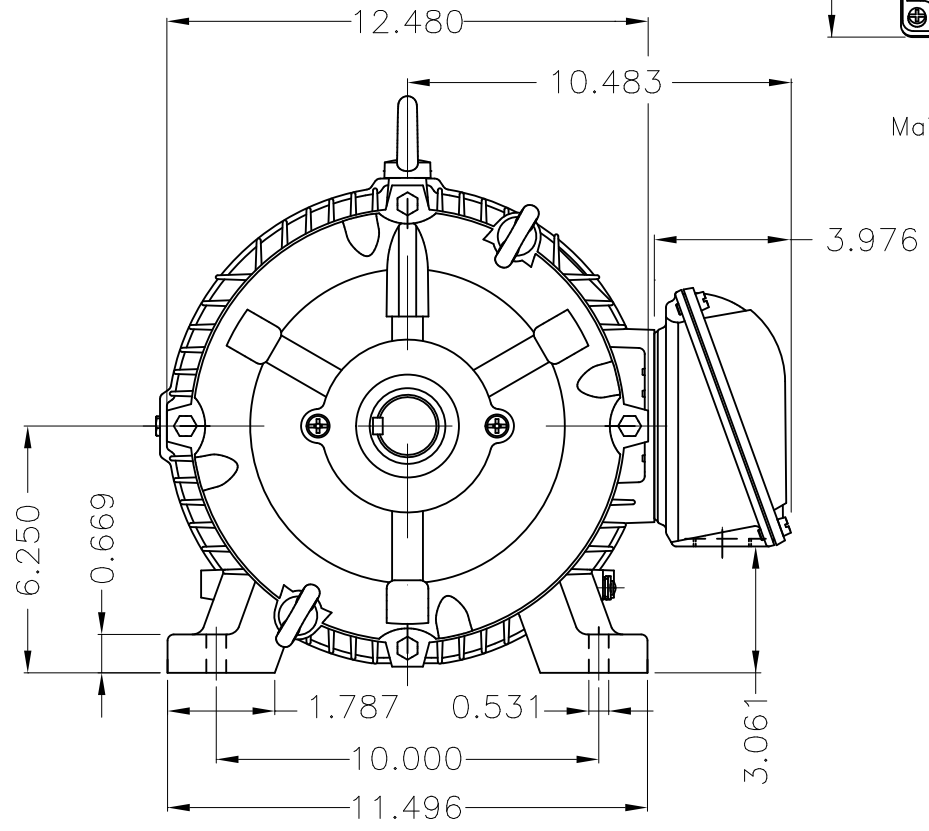

Dimensões em polegada  
Dimensions in inches

THIS IS AN UPDATED REVISION, THE  
PREVIOUS ONE MUST BE DISREGARDED.

Grounding for leads 5.2–25 mm<sup>2</sup> / 10–4 AWG

Slinger (Rotating Seal)

DE Shaft End

Without fan  
Without fan cover  
Color RAL 5009  
Painting plan 202E  
Mounting B3L(E)

ECM	LOC	SUMMARY OF MODIFICATIONS			EXECUTED	CHECKED	RELEASED	DATE	VER
EXECUTED	USERADMIN	 THREE PH W22 MOTOR COOLING TOWER NEMA EF FRAME 254/6T IP55 TEAO WEG code: 12126166							
CHECKED									
RELEASED									
REL DT	24.07.2017	WMO	Jaragua do Sul	Product Engineering	SHEET	1 / 1			

20 HP 04 Poles 60Hz

A