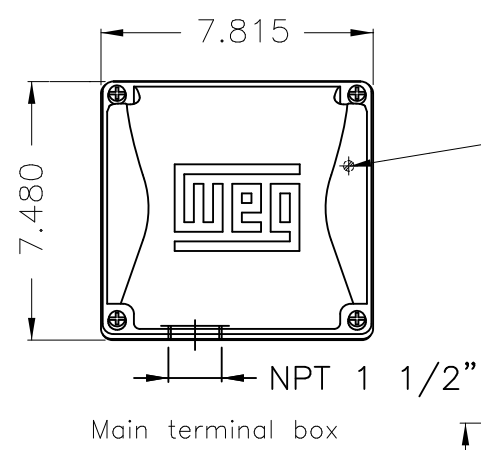

Dimensões em polegada  
Dimensions in inches

THIS IS AN UPDATED REVISION, THE  
PREVIOUS ONE MUST BE DISREGARDED.

Grounding for leads 5.2–25 mm<sup>2</sup> / 10–4 AWG

Slinger (Rotating Seal)

DE Shaft End

Without fan  
Without fan cover  
Color RAL 5009  
Painting plan 202E  
Mounting B3L(E)

ECM	LOC	SUMMARY OF MODIFICATIONS			EXECUTED	CHECKED	RELEASED	DATE	VER
EXECUTED	USERADMIN	 THREE PH W22 MOTOR COOLING TOWER NEMA EF FRAME 254/6T IP55 TEAO WEG code: 12126166							
CHECKED									
RELEASED									
REL DT	24.07.2017	WMO	Jaragua do Sul	Product Engineering	SHEET	1 / 1			