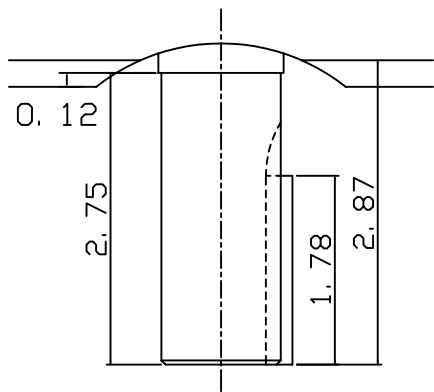

DATE
JULY 15, 2004
CATALOG NO.
NVO054C

OUTLINE DIMENSIONS
3-PHASE INDUCTION MOTOR

MOTOR TYPE:
AEVANE
FRAME NO. 184TC

Pole	HP	KW	Hz	VOLT	Syn. Speed RPM
4	5	3.75	60	230/460	1800

Ins	Rating	Dimension in	Approx Weight	Bearings
F	CONT.	INCHES	108 lbs.	DE: 6306ZZ NDE: 6306ZZ

Totally Enclosed Fan-Cooled Vertical Type, Squirrel-Cage Rotor.

DWN.	Y. C. LAI	02-10-99
CHKD.	C. S. LO	02-11-99
APPD.	Y. B. HUANG	02-11-99

TECO **Westinghouse**

DWG NO.
31049U570011