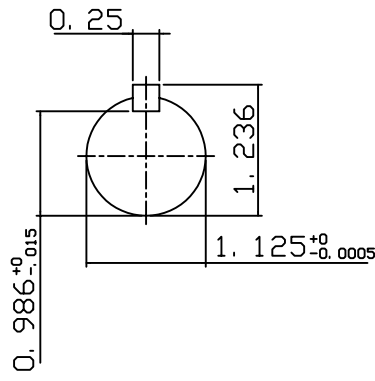

DATE
JULY 15, 2004
CATALOG NO.
NVO054C

OUTLINE DIMENSIONS
3-PHASE INDUCTION MOTOR

MOTOR TYPE:
AEVANE
FRAME NO. 184TC

Pole	HP	KW	Hz	VOLT	Syn. Speed RPM
4	5	3.75	60	230/460	1800

Ins	Rating	Dimension in	Approx Weight	Bearings
F	CONT.	INCHES	108 lbs.	DE: 6306ZZ NDE: 6306ZZ

Totally Enclosed Fan-Cooled Vertical Type, Squirrel-Cage Rotor.

DWN.	Y. C. LAI	02-10-99
CHKD.	C. S. LO	02-11-99
APPD.	Y. B. HUANG	02-11-99

TECO **Westinghouse**

DWG NO.
31049U570011