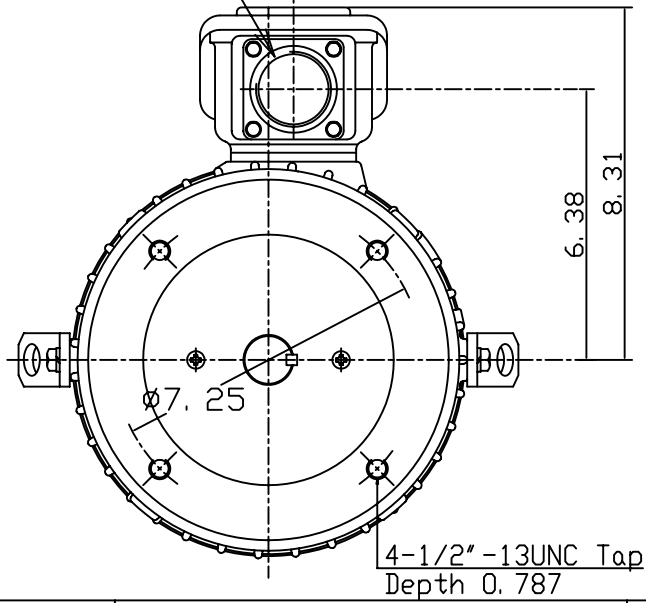

DATE
JULY 15, 2004
CATALOG NO.
NVO054C

OUTLINE DIMENSIONS
3-PHASE INDUCTION MOTOR

MOTOR TYPE:
AEVANE
FRAME NO. 184TC

Pole	HP	KW	Hz	VOLT	Syn. Speed RPM
4	5	3.75	60	230/460	1800

Ins	Rating	Dimension in	Approx Weight	Bearings
F	CONT.	INCHES	108 lbs.	DE: 6306ZZ NDE: 6306ZZ

Totally Enclosed Fan-Cooled Vertical Type, Squirrel-Cage Rotor.

DWN.	Y. C. LAI	02-10-99
CHKD.	C. S. LO	02-11-99
APPD.	Y. B. HUANG	02-11-99

TECO **Westinghouse**

DWG NO.
31049U570011