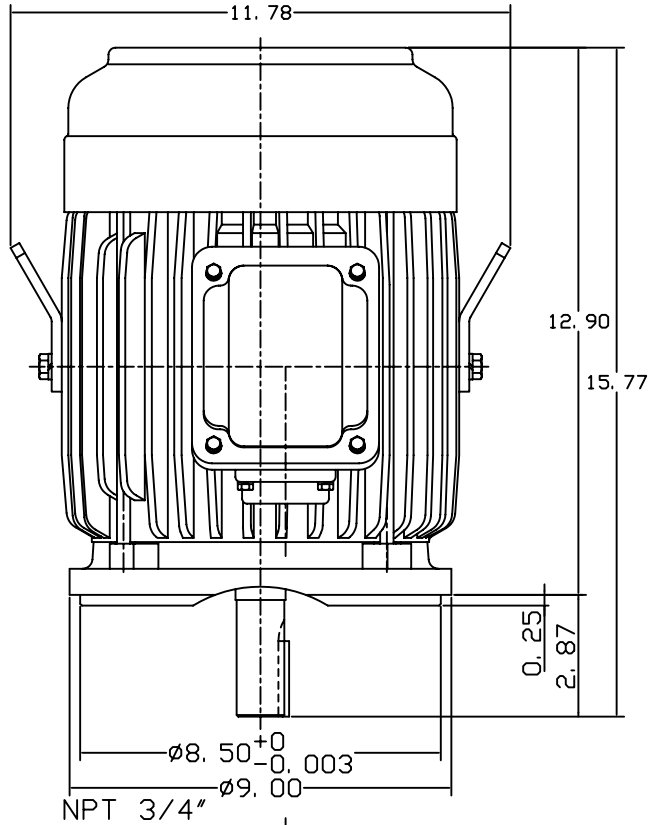

DATE
JULY 15, 2004
CATALOG NO.
NVO054C

OUTLINE DIMENSIONS
3-PHASE INDUCTION MOTOR

MOTOR TYPE:
AEVANE
FRAME NO. 184TC

Pole	HP	KW	Hz	VOLT	Syn. Speed RPM
4	5	3.75	60	230/460	1800

Ins	Rating	Dimension in	Approx Weight	Bearings
F	CONT.	INCHES	108 lbs.	DE: 6306ZZ NDE: 6306ZZ

Totally Enclosed Fan-Cooled Vertical Type, Squirrel-Cage Rotor.

DWN.	Y. C. LAI	02-10-99
CHKD.	C. S. LO	02-11-99
APPD.	Y. B. HUANG	02-11-99

TECO **Westinghouse**

DWG NO.
31049U570011