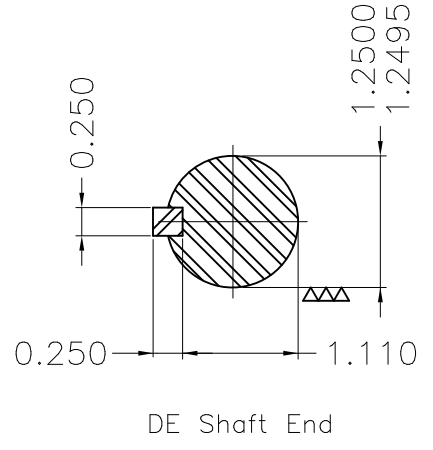

Dimensões em polegada  
Dimensions in inches

THIS IS AN UPDATED REVISION, THE  
PREVIOUS ONE MUST BE DISREGARDED.

Color Munsell N 1 matte black  
Painting plan 207N  
Mounting F-1/B34R(D)

ECM	LOC	SUMMARY OF MODIFICATIONS	EXECUTED	CHECKED	RELEASED	DATE	VER
EXECUTED	USERADMIN	THREE PHASE ODP ROLLED STEEL NEMA PREM.					
CHECKED		FRAME 213/5JP ODP					
RELEASED		WEG code: 12682729					
REL DT	24.07.2017	WMO Jaragua do Sul	Product Engineering	SHEET	1 / 1		

10 HP 04 Poles 60Hz

A