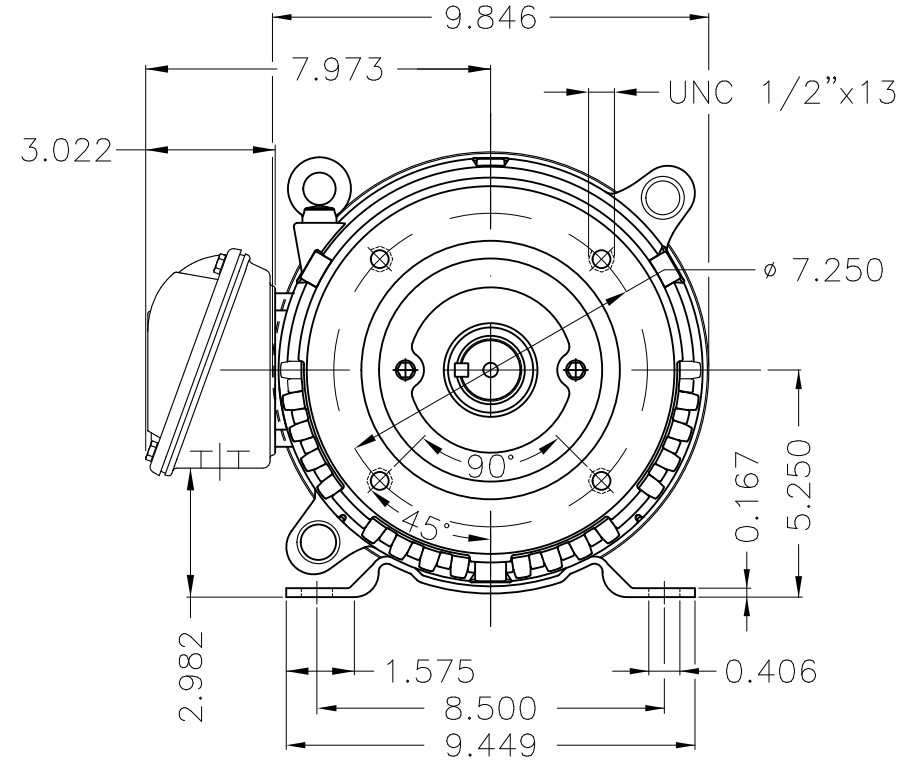

Dimensões em polegada  
Dimensions in inches

THIS IS AN UPDATED REVISION, THE  
PREVIOUS ONE MUST BE DISREGARDED.

Color Munsell N 1 matte black  
Painting plan 207N  
Mounting F-1/B34R(D)

ECM	LOC	SUMMARY OF MODIFICATIONS	EXECUTED	CHECKED	RELEASED	DATE	VER
EXECUTED	USERADMIN	THREE PHASE ODP ROLLED STEEL NEMA PREM.					
CHECKED		FRAME 213/5JP ODP					
RELEASED		WEG code: 12682729					
REL DT	24.07.2017	WMO Jaragua do Sul	Product Engineering	SHEET	1 / 1		

10 HP 04 Poles 60Hz

A