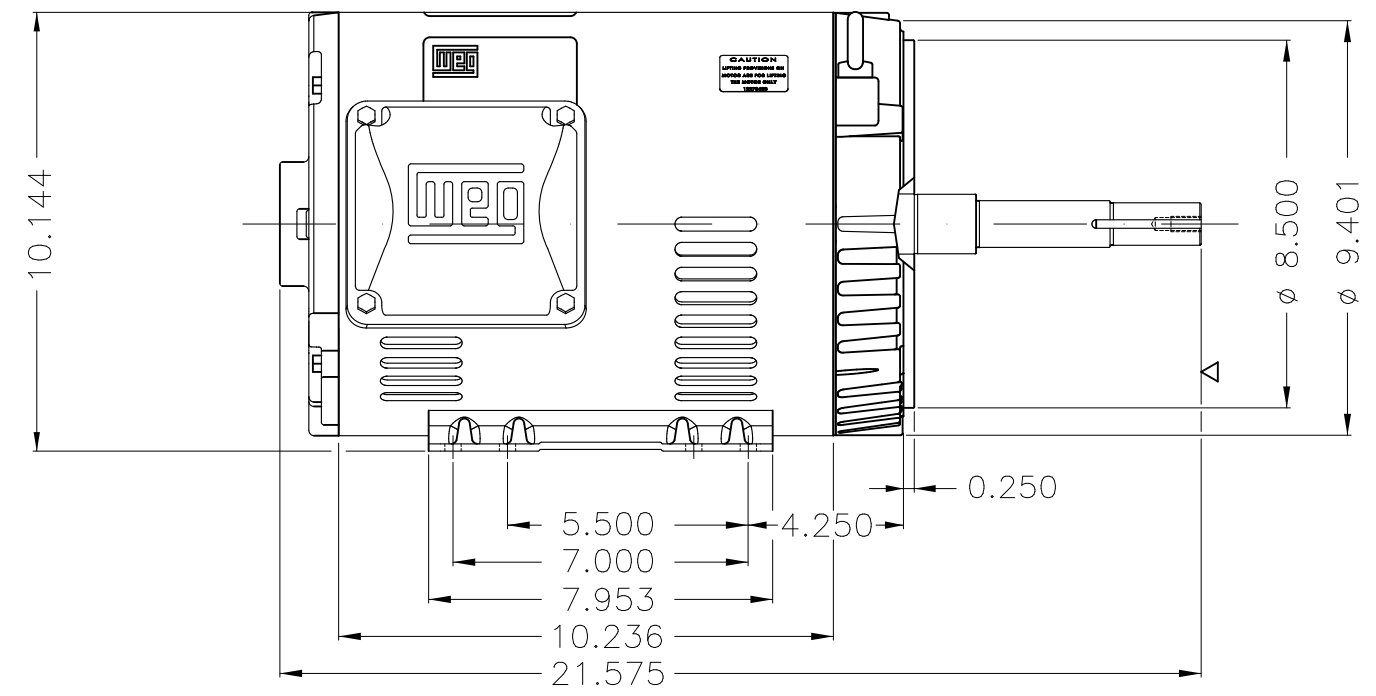

Dimensões em polegada  
Dimensions in inches

THIS IS AN UPDATED REVISION, THE  
PREVIOUS ONE MUST BE DISREGARDED.

Color Munsell N 1 matte black  
Painting plan 207N  
Mounting F-1/B34R(D)

ECM	LOC	SUMMARY OF MODIFICATIONS	EXECUTED	CHECKED	RELEASED	DATE	VER
EXECUTED	USERADMIN	THREE PHASE ODP ROLLED STEEL NEMA PREM.					
CHECKED		FRAME 213/5JP ODP					
RELEASED		WEG code: 12682729					
REL DT	24.07.2017	WMO Jaragua do Sul	Product Engineering	SHEET	1 / 1		

10 HP 04 Poles 60Hz

A