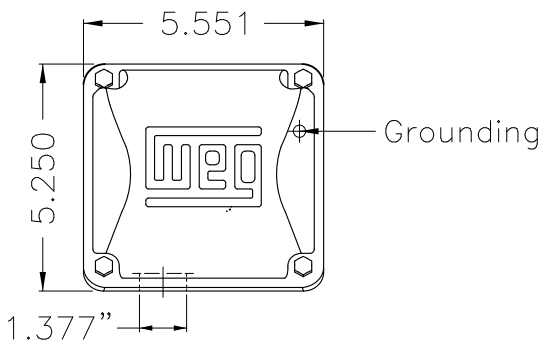

Dimensões em polegada  
Dimensions in inches

THIS IS AN UPDATED REVISION, THE  
PREVIOUS ONE MUST BE DISREGARDED.

Color Munsell N 1 matte black  
Painting plan 207N  
Mounting F-1/B34R(D)

ECM	LOC	SUMMARY OF MODIFICATIONS	EXECUTED	CHECKED	RELEASED	DATE	VER
EXECUTED	USERADMIN	THREE PHASE ODP ROLLED STEEL NEMA PREM.					
CHECKED		FRAME 213/5JP ODP					
RELEASED		WEG code: 12682729					
REL DT	24.07.2017	WMO Jaragua do Sul	Product Engineering	SHEET	1 / 1		

10 HP 04 Poles 60Hz

A