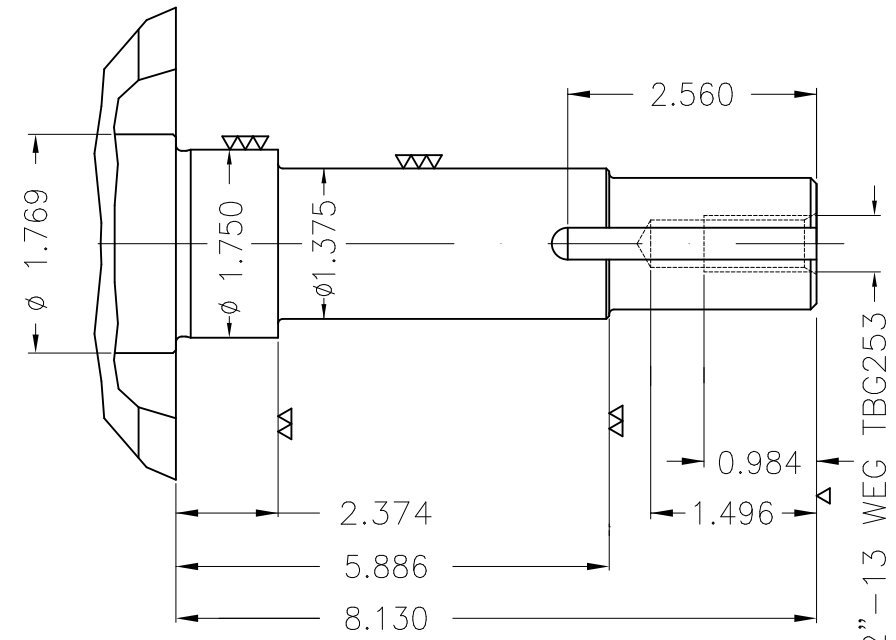

Dimensões em polegada  
Dimensions in inches

THIS IS AN UPDATED REVISION, THE  
PREVIOUS ONE MUST BE DISREGARDED.

Color Munsell N 1 matte black  
Painting plan 207N  
Mounting F-1/B34R(D)

ECM	LOC	SUMMARY OF MODIFICATIONS	EXECUTED	CHECKED	RELEASED	DATE	VER
EXECUTED	USERADMIN	THREE PHASE ODP ROLLED STEEL NEMA PREM.					
CHECKED		FRAME 213/5JP ODP					
RELEASED		WEG code: 12682729					
REL DT	24.07.2017	WMO Jaragua do Sul	Product Engineering	SHEET	1 / 1		

10 HP 04 Poles 60Hz

A