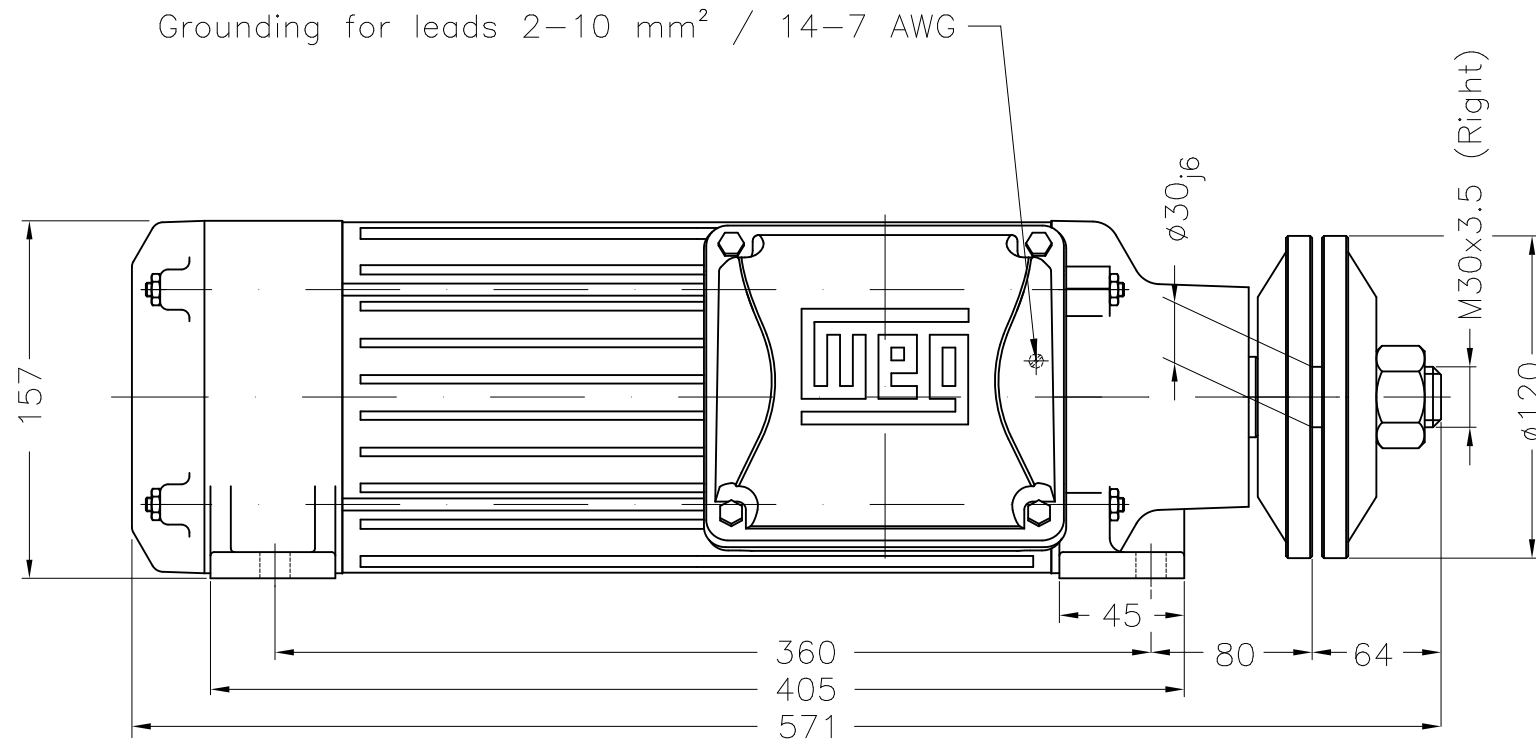

Dimensões em mm
Dimensions in mm

THIS IS AN UPDATED REVISION, THE PREVIOUS ONE MUST BE DISREGARDED.

Counterclockwise rotation
Color RAL 7022
Painting plan 207A
Mounting B3R(D)

ECM	LOC	SUMMARY OF MODIFICATIONS	EXECUTED	CHECKED	RELEASED	DATE	VER
EXECUTED	USERADMIN	THREE PHASE SAW ARBOR MOTOR					
CHECKED		FRAME 80L/MS IP54 TEFC					
RELEASED		WEG code: 10701482					
REL DT	24.07.2017	WMO Jaragua do Sul	Product Engineering	SHEET	1 / 1		

7.5 HP 02 Poles 60Hz

A

ZME A3