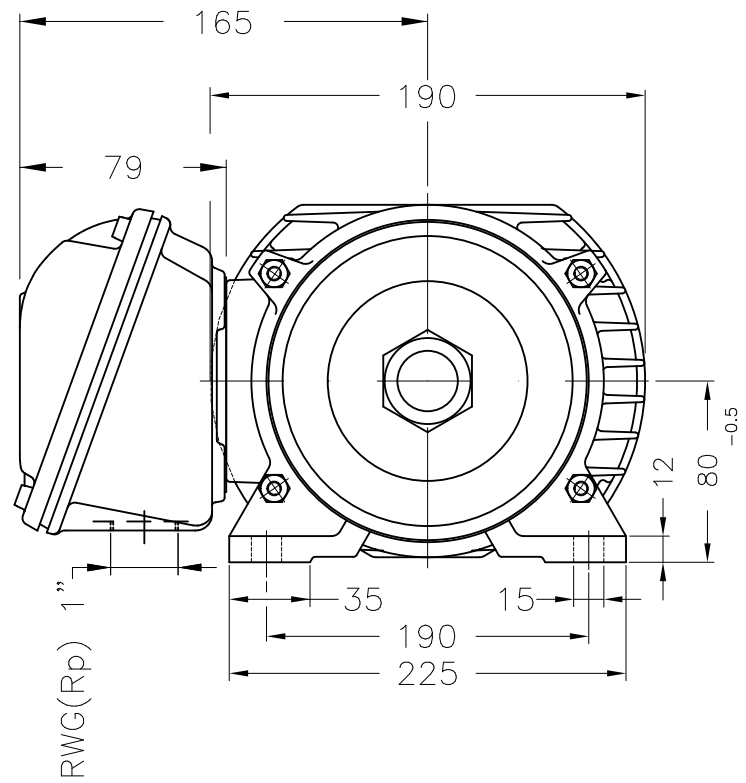

Dimensões em mm
Dimensions in mm

THIS IS AN UPDATED REVISION, THE PREVIOUS ONE MUST BE DISREGARDED.

Counterclockwise rotation
Color RAL 7022
Painting plan 207A
Mounting B3R(D)

ECM	LOC	SUMMARY OF MODIFICATIONS	EXECUTED	CHECKED	RELEASED	DATE	VER
EXECUTED	USERADMIN	THREE PHASE SAW ARBOR MOTOR					
CHECKED		FRAME 80L/MS IP54 TEFC					
RELEASED		WEG code: 10701482					
REL DT	24.07.2017	WMO Jaragua do Sul	Product Engineering	SHEET	1 / 1		

7.5 HP 02 Poles 60Hz

A

ZME A3