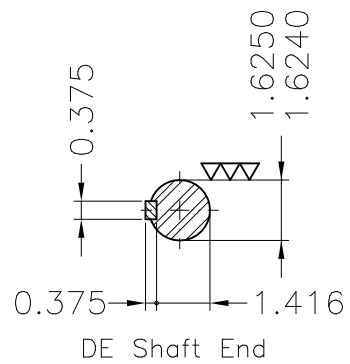

Dimensões em polegada  
Dimensions in inches

THIS IS AN UPDATED REVISION, THE  
PREVIOUS ONE MUST BE DISREGARDED.

Color Munsell N 1 matte black  
Painting plan 207N  
Mounting F-1/B3R(D)

ECM	LOC	SUMMARY OF MODIFICATIONS	EXECUTED	CHECKED	RELEASED	DATE	VER
EXECUTED	USERADMIN	THREE PHASE ODP ROLLED STEEL NEMA PREM.					
CHECKED		FRAME 254/6T ODP					
RELEASED		WEG code: 12744394					
REL DT	24.07.2017	WMO Jaragua do Sul	Product Engineering	SHEET	1 / 1		

20 HP 02 Poles 60Hz

A