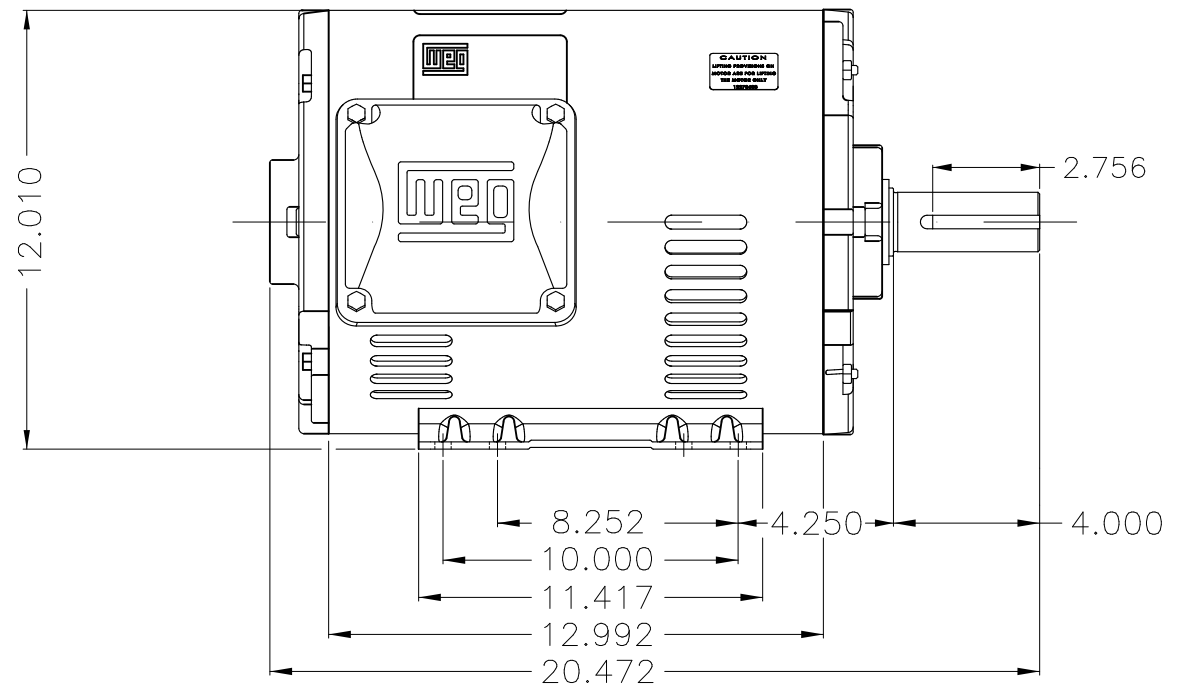

Dimensões em polegada  
Dimensions in inches

THIS IS AN UPDATED REVISION, THE  
PREVIOUS ONE MUST BE DISREGARDED.

Color Munsell N 1 matte black  
Painting plan 207N  
Mounting F-1/B3R(D)

ECM	LOC	SUMMARY OF MODIFICATIONS	EXECUTED	CHECKED	RELEASED	DATE	VER
EXECUTED	USERADMIN	THREE PHASE ODP ROLLED STEEL NEMA PREM.					
CHECKED		FRAME 254/6T ODP					
RELEASED		WEG code: 12744394					
REL DT	24.07.2017	WMO Jaragua do Sul	Product Engineering	SHEET	1 / 1		

20 HP 02 Poles 60Hz

A