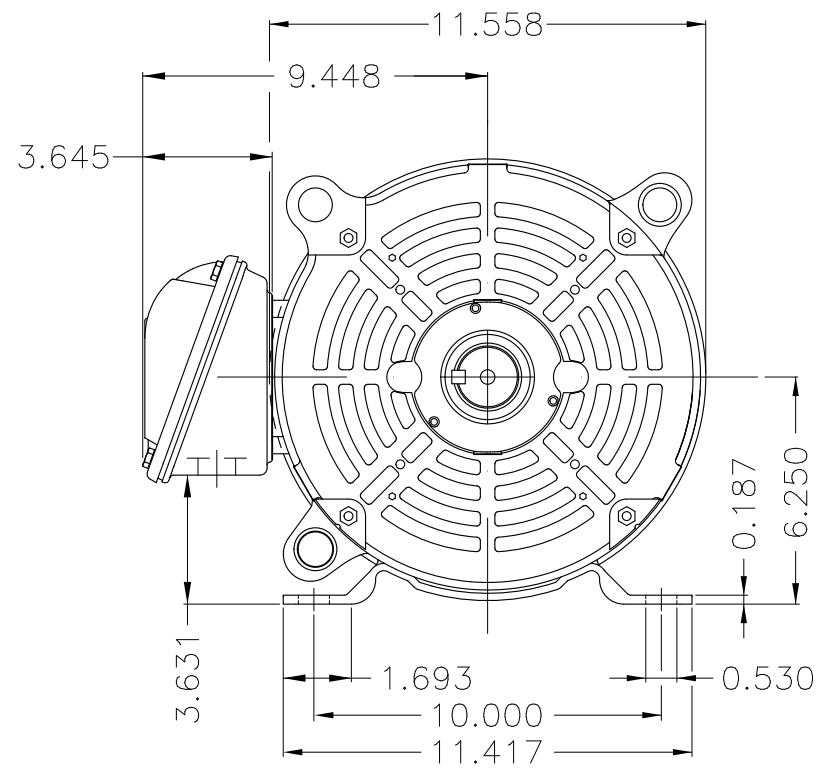

Dimensões em polegada  
Dimensions in inches

THIS IS AN UPDATED REVISION, THE  
PREVIOUS ONE MUST BE DISREGARDED.

Color Munsell N 1 matte black  
Painting plan 207N  
Mounting F-1/B3R(D)

ECM	LOC	SUMMARY OF MODIFICATIONS	EXECUTED	CHECKED	RELEASED	DATE	VER
EXECUTED	USERADMIN	THREE PHASE ODP ROLLED STEEL NEMA PREM.					
CHECKED		FRAME 254/6T ODP					
RELEASED		WEG code: 12744394					
REL DT	24.07.2017	WMO Jaragua do Sul	Product Engineering	SHEET	1 / 1		

20 HP 02 Poles 60Hz

A