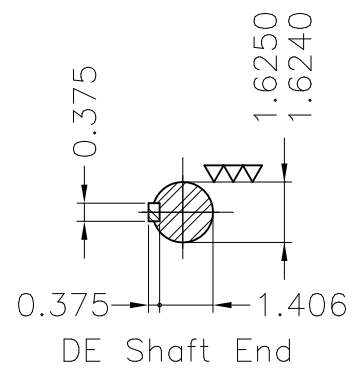

Dimensões em polegada
Dimensions in inches

THIS IS AN UPDATED REVISION, THE
PREVIOUS ONE MUST BE DISREGARDED.

Grease - WT/ENS
 Thermostats 130°C - alarm
 Color RAL 5009
 Painting plan 202P
 Mounting B3R(D)

ECM	LOC	SUMMARY OF MODIFICATIONS	EXECUTED	CHECKED	RELEASED	DATE	VER
EXECUTED	USERADMIN	 THREE PHASE EXPL. PROOF MOTOR NEMA P.EFF FRAME 284TS IP55 TEFC WEG code: 11342401					
CHECKED							
RELEASED							
REL DT	24.07.2017	WMO Jaragua do Sul	Product Engineering	SHEET	1 / 1		