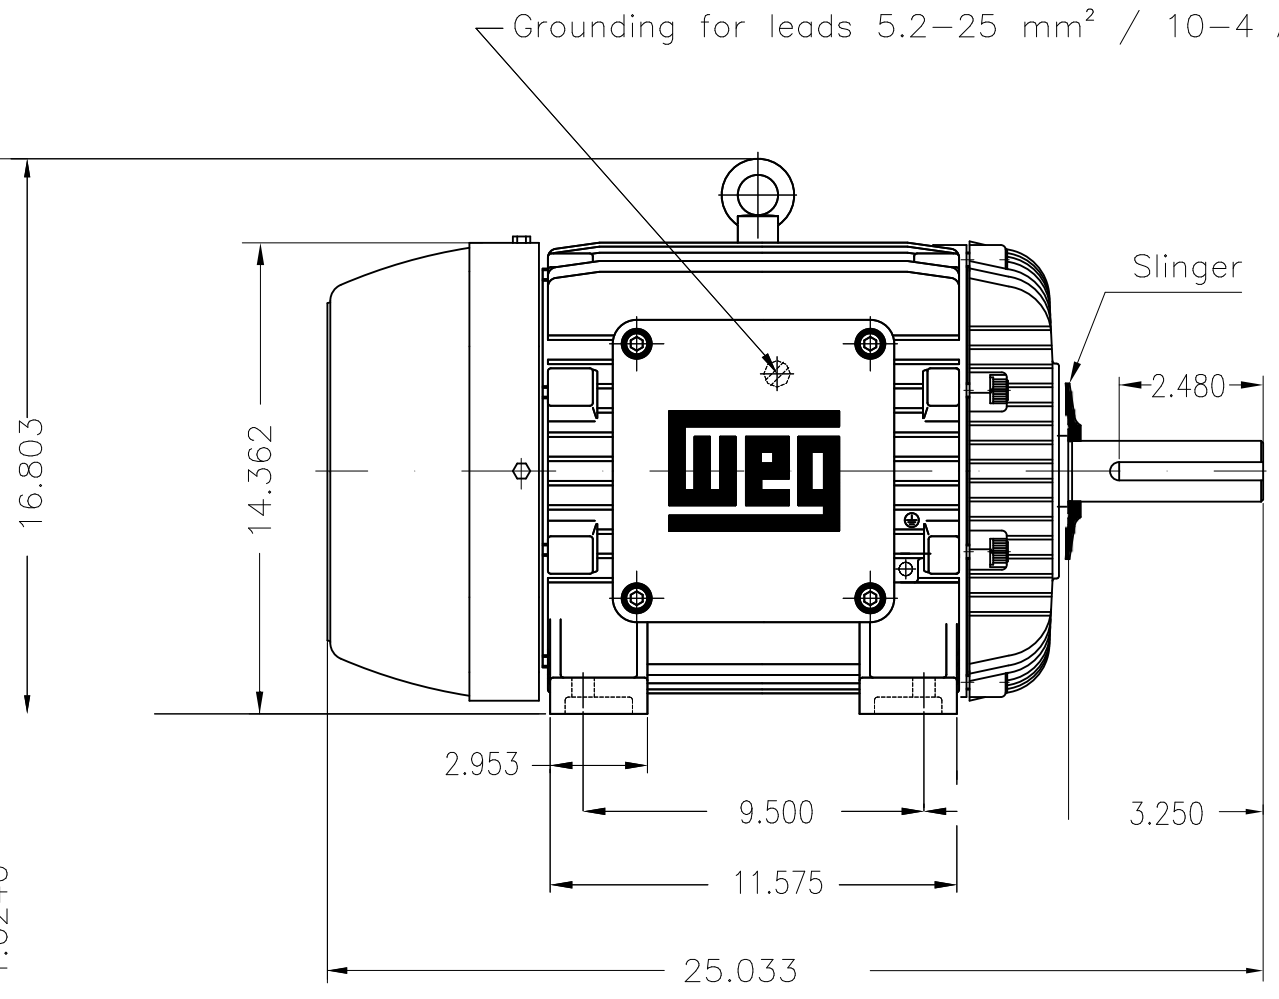

Dimensões em polegada
Dimensions in inches

THIS IS AN UPDATED REVISION, THE
PREVIOUS ONE MUST BE DISREGARDED.

Grease - WT/ENS
 Thermostats 130°C - alarm
 Color RAL 5009
 Painting plan 202P
 Mounting B3R(D)

ECM	LOC	SUMMARY OF MODIFICATIONS	EXECUTED	CHECKED	RELEASED	DATE	VER
EXECUTED	USERADMIN	 THREE PHASE EXPL. PROOF MOTOR NEMA P.EFF FRAME 284TS IP55 TEFC WEG code: 11342401					
CHECKED							
RELEASED							
REL DT	24.07.2017	WMO Jaragua do Sul	Product Engineering	SHEET	1 / 1		

25 HP 02 Poles 60Hz

A