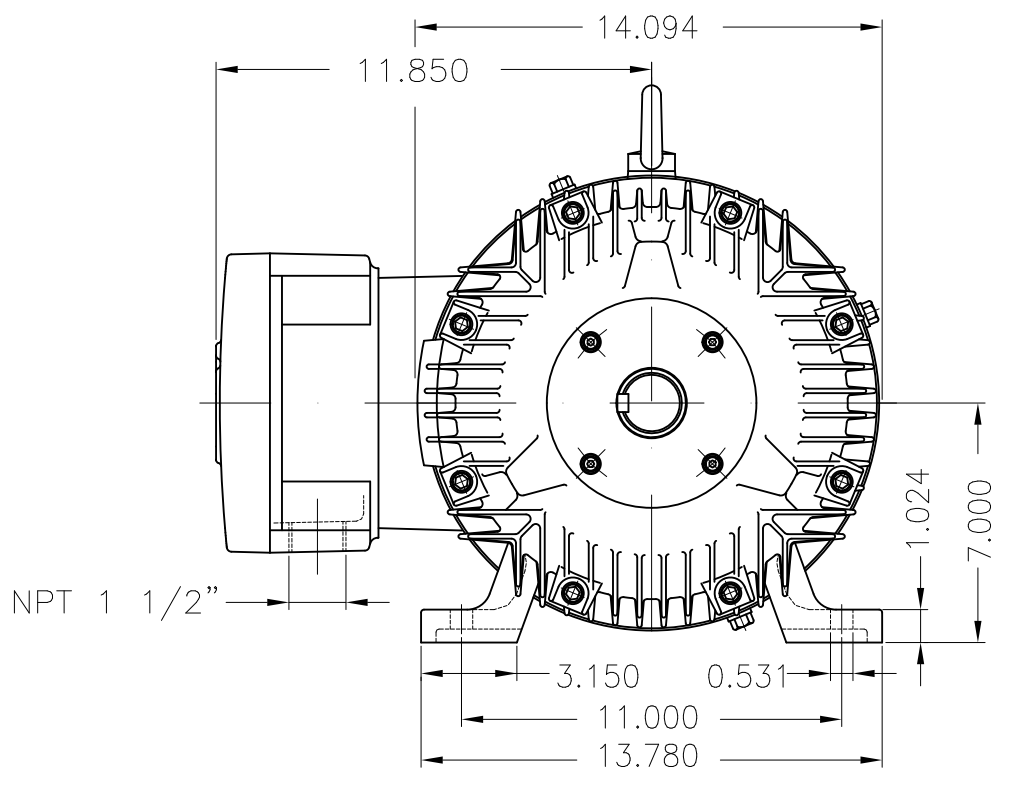

Dimensões em polegada
Dimensions in inches

THIS IS AN UPDATED REVISION, THE
PREVIOUS ONE MUST BE DISREGARDED.

Grease - WT/ENS
 Thermostats 130°C - alarm
 Color RAL 5009
 Painting plan 202P
 Mounting B3R(D)

ECM	LOC	SUMMARY OF MODIFICATIONS	EXECUTED	CHECKED	RELEASED	DATE	VER
EXECUTED	USERADMIN	 THREE PHASE EXPL. PROOF MOTOR NEMA P.EFF FRAME 284TS IP55 TEFC WEG code: 11342401					
CHECKED							
RELEASED							
REL DT	24.07.2017	WMO Jaragua do Sul	Product Engineering	SHEET	1 / 1		

25 HP 02 Poles 60Hz

A