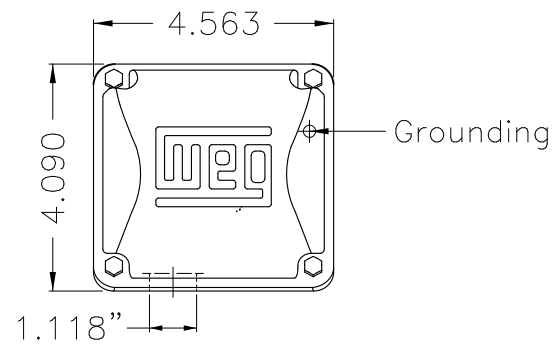

Dimensões em polegada
Dimensions in inches

THIS IS AN UPDATED REVISION, THE
PREVIOUS ONE MUST BE DISREGARDED.

Color Munsell N 1 matte black
Painting plan 207N
Mounting F-1/B3R(D)

ECM	LOC	SUMMARY OF MODIFICATIONS	EXECUTED	CHECKED	RELEASED	DATE	VER
EXECUTED	USERADMIN	 THREE PHASE ODP ROLLED STEEL NEMA PREM. FRAME 182/4T ODP WEG code: 12795529					
CHECKED							
RELEASED							
REL DT	24.07.2017	WMO Jaragua do Sul	Product Engineering	SHEET	1 / 1		