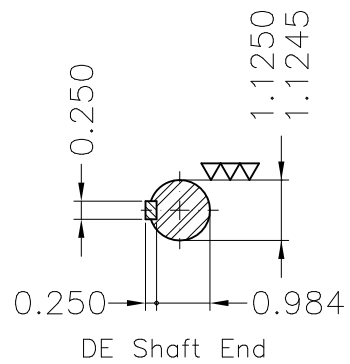

Dimensões em polegada
Dimensions in inches

THIS IS AN UPDATED REVISION, THE
PREVIOUS ONE MUST BE DISREGARDED.

Color Munsell N 1 matte black
Painting plan 207N
Mounting F-1/B3R(D)

ECM	LOC	SUMMARY OF MODIFICATIONS	EXECUTED	CHECKED	RELEASED	DATE	VER
EXECUTED	USERADMIN	 THREE PHASE ODP ROLLED STEEL NEMA PREM. FRAME 182/4T ODP WEG code: 12795529					
CHECKED							
RELEASED							
REL DT	24.07.2017	WMO Jaragua do Sul	Product Engineering	SHEET	1 / 1		