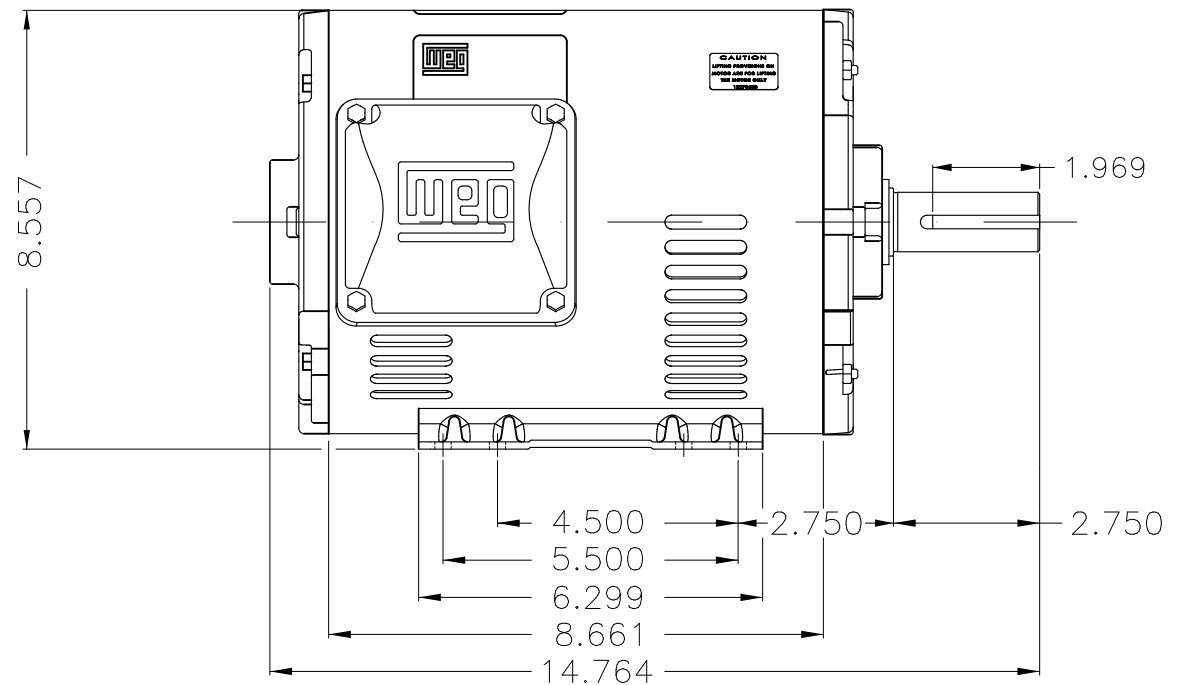

Dimensões em polegada
Dimensions in inches

THIS IS AN UPDATED REVISION, THE
PREVIOUS ONE MUST BE DISREGARDED.

Color Munsell N 1 matte black
Painting plan 207N
Mounting F-1/B3R(D)

ECM	LOC	SUMMARY OF MODIFICATIONS	EXECUTED	CHECKED	RELEASED	DATE	VER
EXECUTED	USERADMIN	 THREE PHASE ODP ROLLED STEEL NEMA PREM. FRAME 182/4T ODP WEG code: 12795529					
CHECKED							
RELEASED							
REL DT	24.07.2017	WMO Jaragua do Sul	Product Engineering	SHEET	1 / 1		

2 HP 06 Poles 60Hz

A

ZME A3