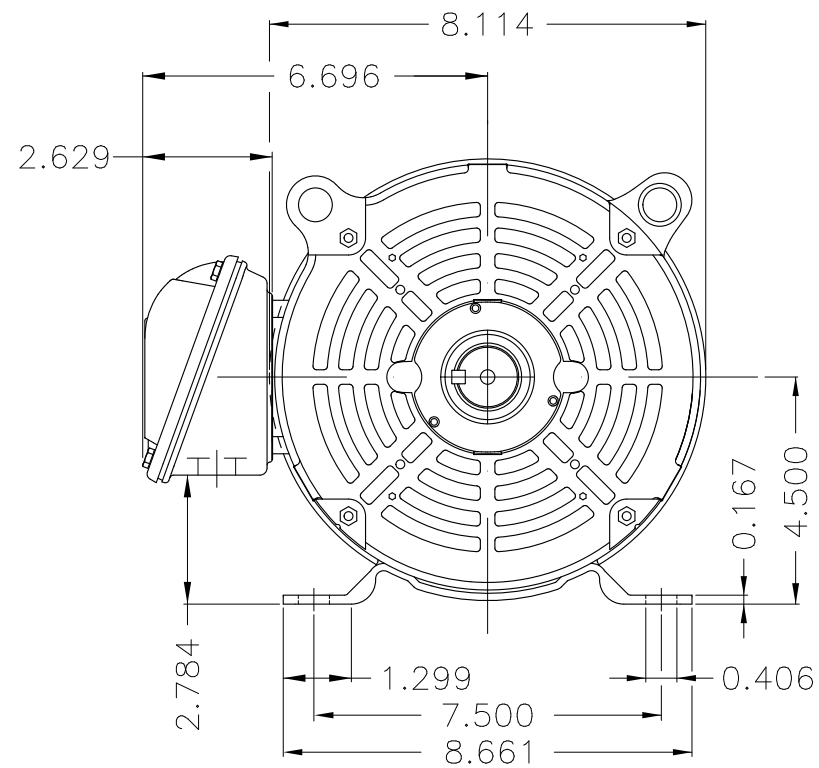

Dimensões em polegada
Dimensions in inches

THIS IS AN UPDATED REVISION, THE
PREVIOUS ONE MUST BE DISREGARDED.

Color Munsell N 1 matte black
Painting plan 207N
Mounting F-1/B3R(D)

ECM	LOC	SUMMARY OF MODIFICATIONS	EXECUTED	CHECKED	RELEASED	DATE	VER
EXECUTED	USERADMIN	 THREE PHASE ODP ROLLED STEEL NEMA PREM. FRAME 182/4T ODP WEG code: 12795529					
CHECKED							
RELEASED							
REL DT	24.07.2017	WMO Jaragua do Sul	Product Engineering	SHEET	1 / 1		

2 HP 06 Poles 60Hz

A

ZME A3