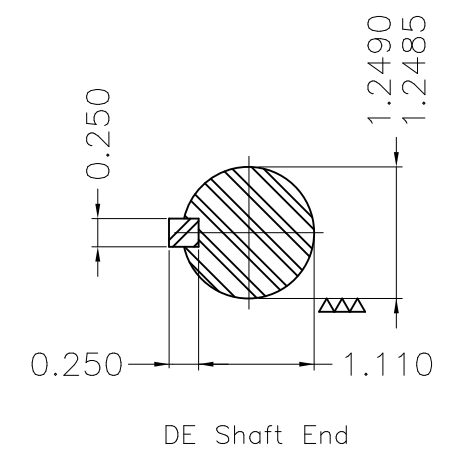

Dimensões em polegada
Dimensions in inches

THIS IS AN UPDATED REVISION, THE
PREVIOUS ONE MUST BE DISREGARDED.

Color Munsell N 1 matte black
Painting plan 207N
Mounting F-1/B34R(D)

ECM	LOC	SUMMARY OF MODIFICATIONS			EXECUTED	CHECKED	RELEASED	DATE	VER
EXECUTED	USERADMIN	 THREE PHASE ODP ROLLED STEEL NEMA PREM. FRAME 254/6JP ODP WEG code: 12794539							
CHECKED									
RELEASED									
REL DT	24.07.2017	WMO	Jaragua do Sul	Product Engineering	SHEET	1 / 1			

15 HP 04 Poles 60Hz