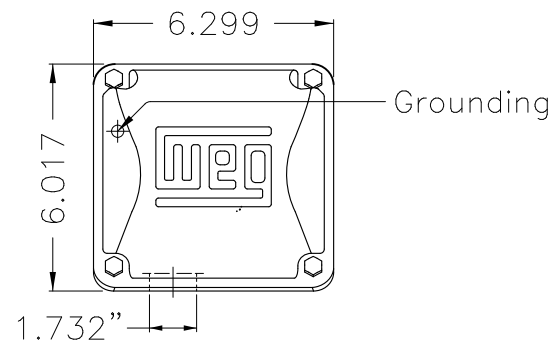

Dimensões em polegada
Dimensions in inches

THIS IS AN UPDATED REVISION, THE
PREVIOUS ONE MUST BE DISREGARDED.

Color Munsell N 1 matte black
Painting plan 207N
Mounting F-1/B34R(D)

ECM	LOC	SUMMARY OF MODIFICATIONS			EXECUTED	CHECKED	RELEASED	DATE	VER
EXECUTED	USERADMIN	 THREE PHASE ODP ROLLED STEEL NEMA PREM. FRAME 254/6JP ODP WEG code: 12794539							
CHECKED									
RELEASED									
REL DT	24.07.2017	WMO	Jaragua do Sul	Product Engineering	SHEET	1 / 1			

15 HP 04 Poles 60Hz