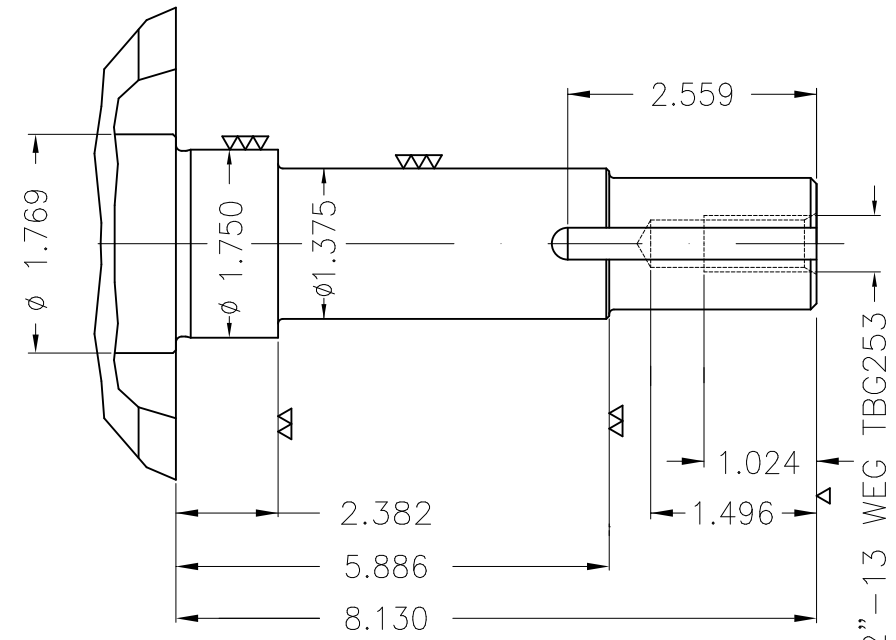

Dimensões em polegada
Dimensions in inches

THIS IS AN UPDATED REVISION, THE
PREVIOUS ONE MUST BE DISREGARDED.

Color Munsell N 1 matte black
Painting plan 207N
Mounting F-1/B34R(D)

ECM	LOC	SUMMARY OF MODIFICATIONS			EXECUTED	CHECKED	RELEASED	DATE	VER
EXECUTED	USERADMIN	 THREE PHASE ODP ROLLED STEEL NEMA PREM. FRAME 254/6JP ODP WEG code: 12794539							
CHECKED									
RELEASED									
REL DT	24.07.2017	WMO	Jaragua do Sul	Product Engineering	SHEET	1 / 1			

15 HP 04 Poles 60Hz