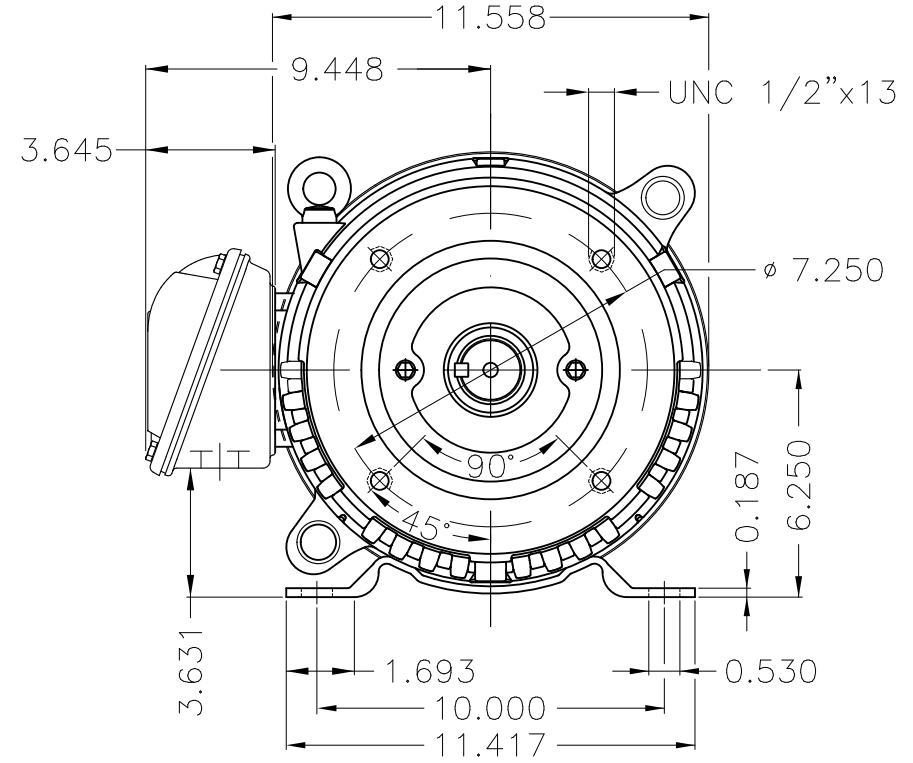

Dimensões em polegada
Dimensions in inches

THIS IS AN UPDATED REVISION, THE
PREVIOUS ONE MUST BE DISREGARDED.

Color Munsell N 1 matte black
Painting plan 207N
Mounting F-1/B34R(D)

ECM	LOC	SUMMARY OF MODIFICATIONS			EXECUTED	CHECKED	RELEASED	DATE	VER
EXECUTED	USERADMIN	 THREE PHASE ODP ROLLED STEEL NEMA PREM. FRAME 254/6JP ODP WEG code: 12794539							
CHECKED									
RELEASED									
REL DT	24.07.2017	WMO	Jaragua do Sul	Product Engineering	SHEET	1 / 1			

15 HP 04 Poles 60Hz