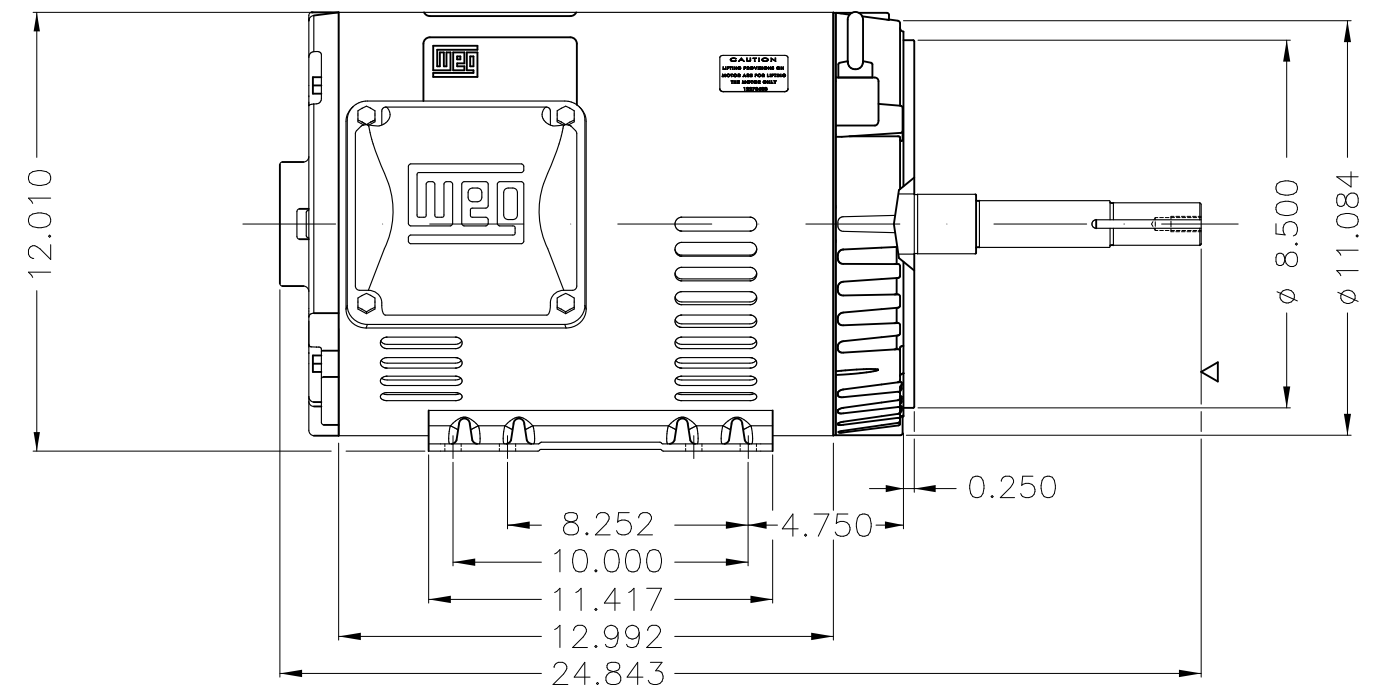

Dimensões em polegada
Dimensions in inches

THIS IS AN UPDATED REVISION, THE
PREVIOUS ONE MUST BE DISREGARDED.

Color Munsell N 1 matte black
Painting plan 207N
Mounting F-1/B34R(D)

ECM	LOC	SUMMARY OF MODIFICATIONS			EXECUTED	CHECKED	RELEASED	DATE	VER
EXECUTED	USERADMIN	 THREE PHASE ODP ROLLED STEEL NEMA PREM. FRAME 254/6JP ODP WEG code: 12794539							
CHECKED									
RELEASED									
REL DT	24.07.2017	WMO	Jaragua do Sul	Product Engineering	SHEET	1 / 1			

15 HP 04 Poles 60Hz