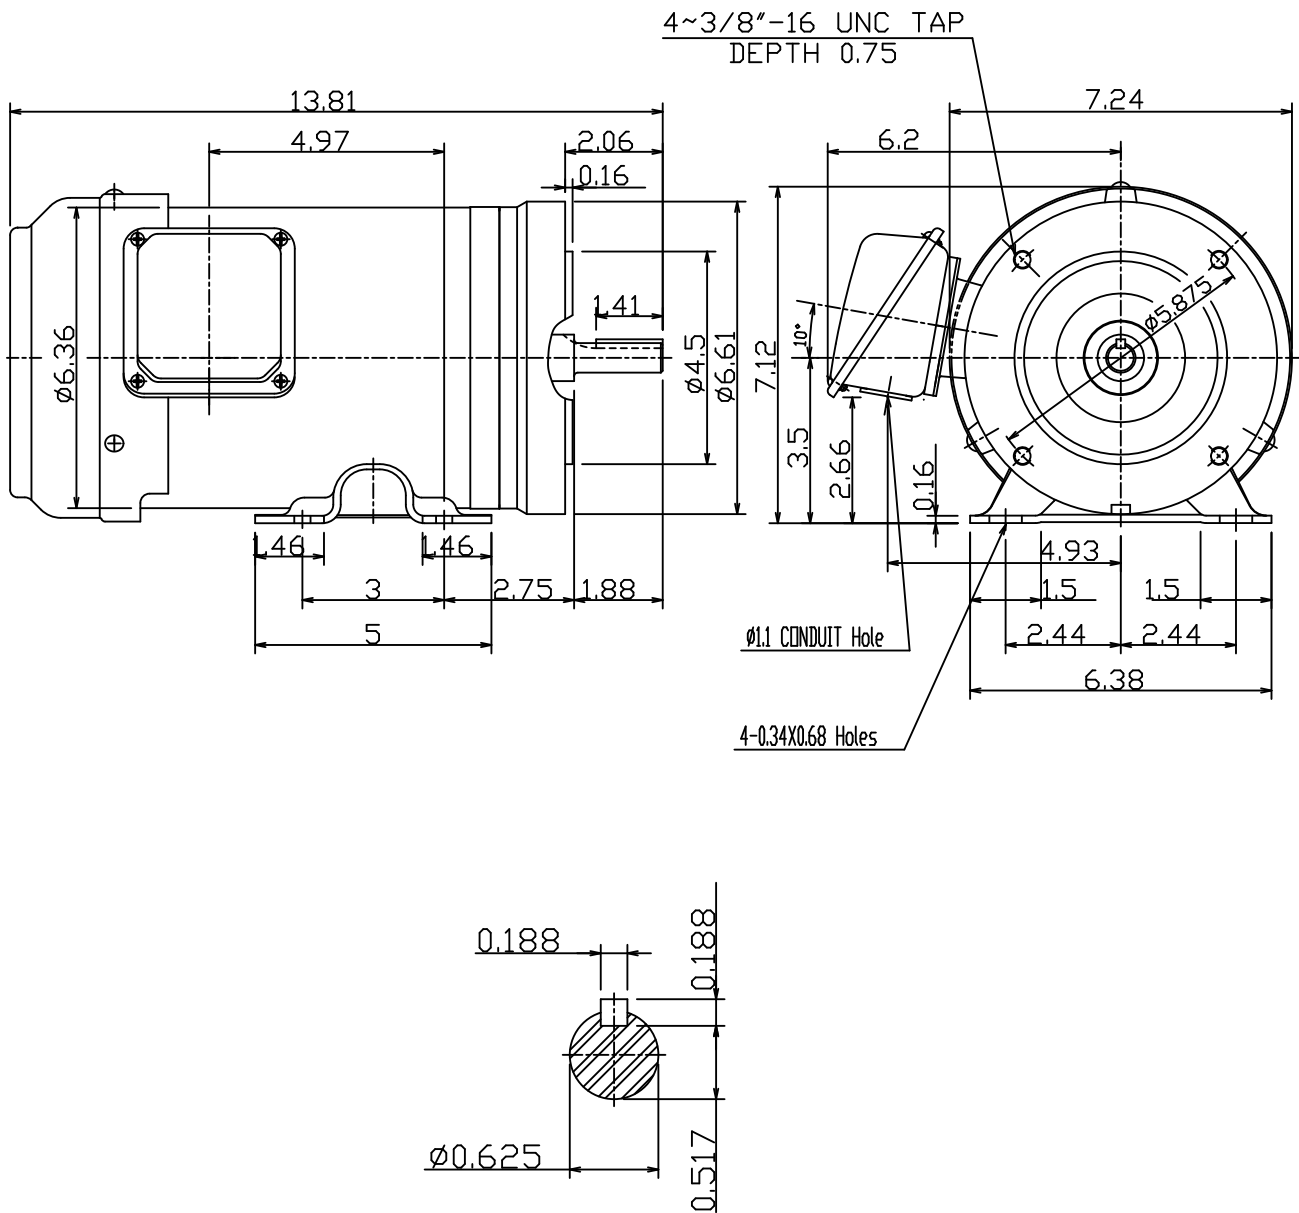

DATE
September 28, 2012
Catalog # GH0/74C

OUTLINE DIMENSIONS
3-PHASE INDUCTION MOTOR

MOTOR TYPE:
AEGHCF
FRAME NO. 56C

Pole	HP	kW	Hz	VOLT	r/min
4	.75	.56	60	230/460	1800

Ins	Rating	Dimension in	Approx Weight	Bearings
F	CONT.	inch.	29	DE: 6205ZZ NDE: 6204ZZ

DWN.	陳奕元	03-01-11
CHKD.	陳敬元	03-01-11
APPD.	蔡明 [◊]	03-01-11

DWG NO.
31049Z107990