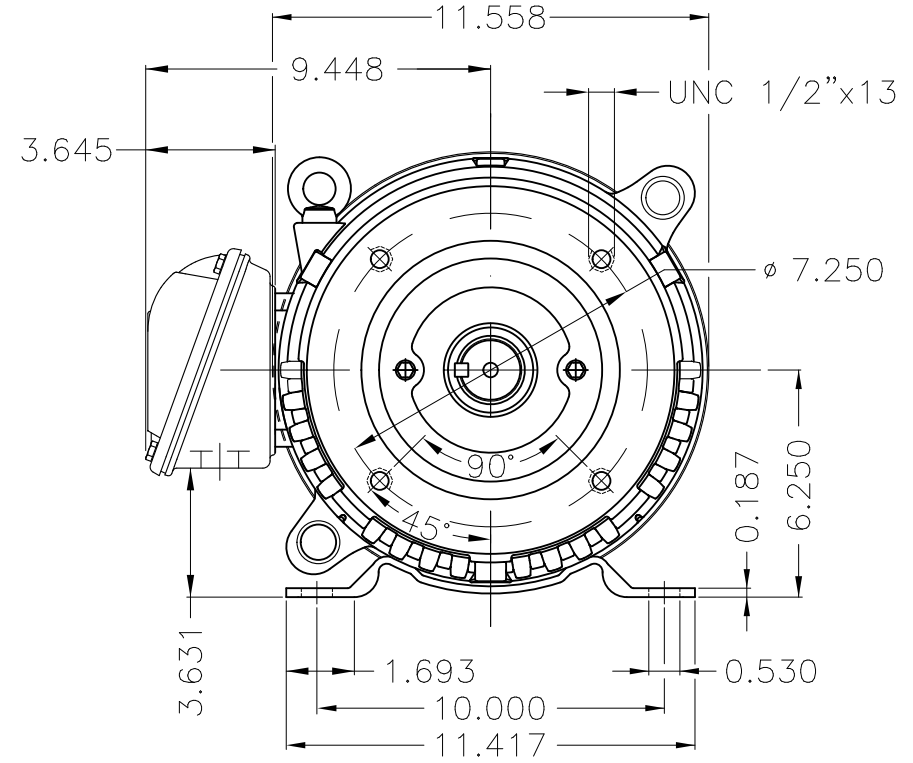

Dimensões em polegada
Dimensions in inches

THIS IS AN UPDATED REVISION, THE
PREVIOUS ONE MUST BE DISREGARDED.

Color Munsell N 1 matte black
Painting plan 207N
Mounting F-1/B34R(D)

ECM	LOC	SUMMARY OF MODIFICATIONS	EXECUTED	CHECKED	RELEASED	DATE	VER
EXECUTED	USERADMIN	THREE PHASE ODP ROLLED STEEL NEMA PREM.					
CHECKED		FRAME 254/6JP ODP					
RELEASED		WEG code: 12869998					
REL DT	24.07.2017	WMO Jaragua do Sul	Product Engineering	SHEET	1 / 1		

20 HP 02 Poles 60Hz

A