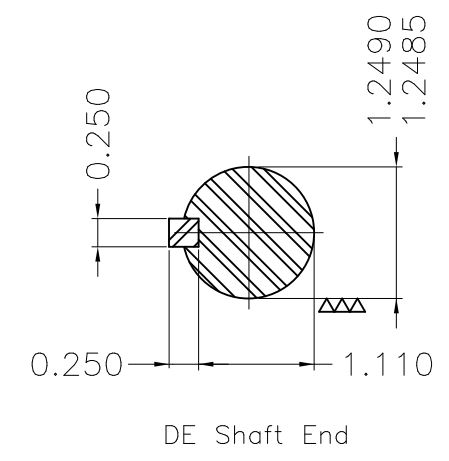

Dimensões em polegada
Dimensions in inches

THIS IS AN UPDATED REVISION, THE
PREVIOUS ONE MUST BE DISREGARDED.

Color Munsell N 1 matte black
Painting plan 207N
Mounting F-1/B34R(D)

ECM	LOC	SUMMARY OF MODIFICATIONS	EXECUTED	CHECKED	RELEASED	DATE	VER
EXECUTED	USERADMIN	THREE PHASE ODP ROLLED STEEL NEMA PREM.					
CHECKED		FRAME 254/6JP ODP					
RELEASED		WEG code: 12869998					
REL DT	24.07.2017	WMO Jaragua do Sul	Product Engineering	SHEET	1 / 1		