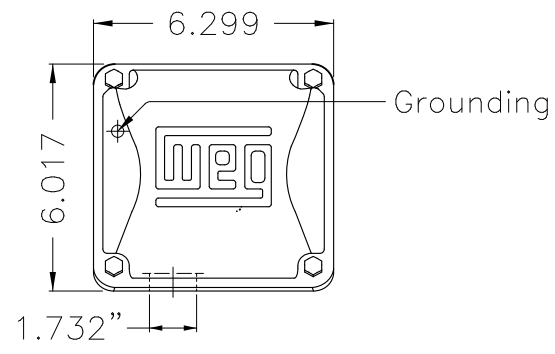

Dimensões em polegada
Dimensions in inches

THIS IS AN UPDATED REVISION, THE
PREVIOUS ONE MUST BE DISREGARDED.

Color Munsell N 1 matte black
Painting plan 207N
Mounting F-1/B34R(D)

ECM	LOC	SUMMARY OF MODIFICATIONS	EXECUTED	CHECKED	RELEASED	DATE	VER
EXECUTED	USERADMIN	THREE PHASE ODP ROLLED STEEL NEMA PREM.					
CHECKED		FRAME 254/6JP ODP					
RELEASED		WEG code: 12869998					
REL DT	24.07.2017	WMO Jaragua do Sul	Product Engineering	SHEET	1 / 1		