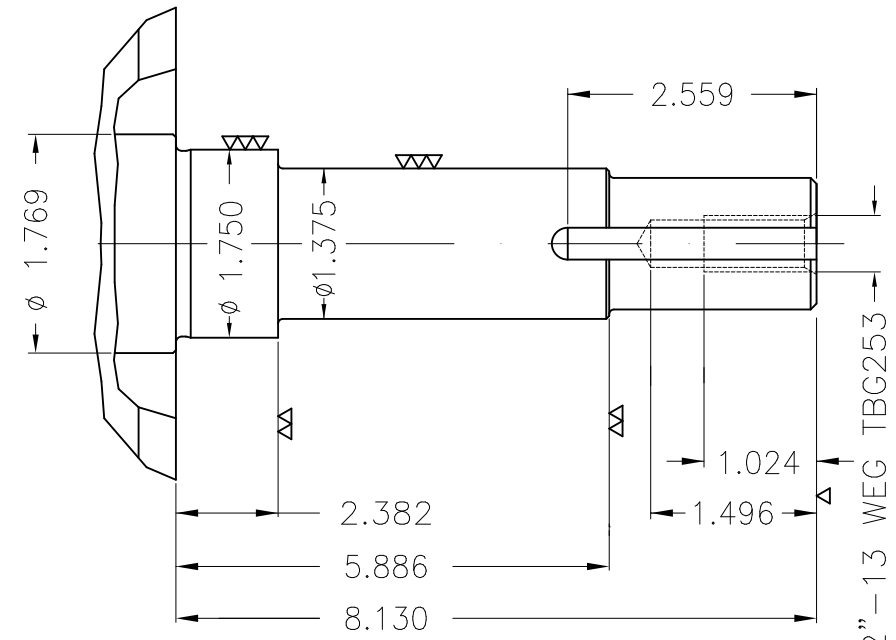

Dimensões em polegada
Dimensions in inches

THIS IS AN UPDATED REVISION, THE
PREVIOUS ONE MUST BE DISREGARDED.

Color Munsell N 1 matte black
Painting plan 207N
Mounting F-1/B34R(D)

ECM	LOC	SUMMARY OF MODIFICATIONS	EXECUTED	CHECKED	RELEASED	DATE	VER
EXECUTED	USERADMIN	THREE PHASE ODP ROLLED STEEL NEMA PREM.					
CHECKED		FRAME 254/6JP ODP					
RELEASED		WEG code: 12869998					
REL DT	24.07.2017	WMO Jaragua do Sul	Product Engineering	SHEET	1 / 1		

20 HP 02 Poles 60Hz

A