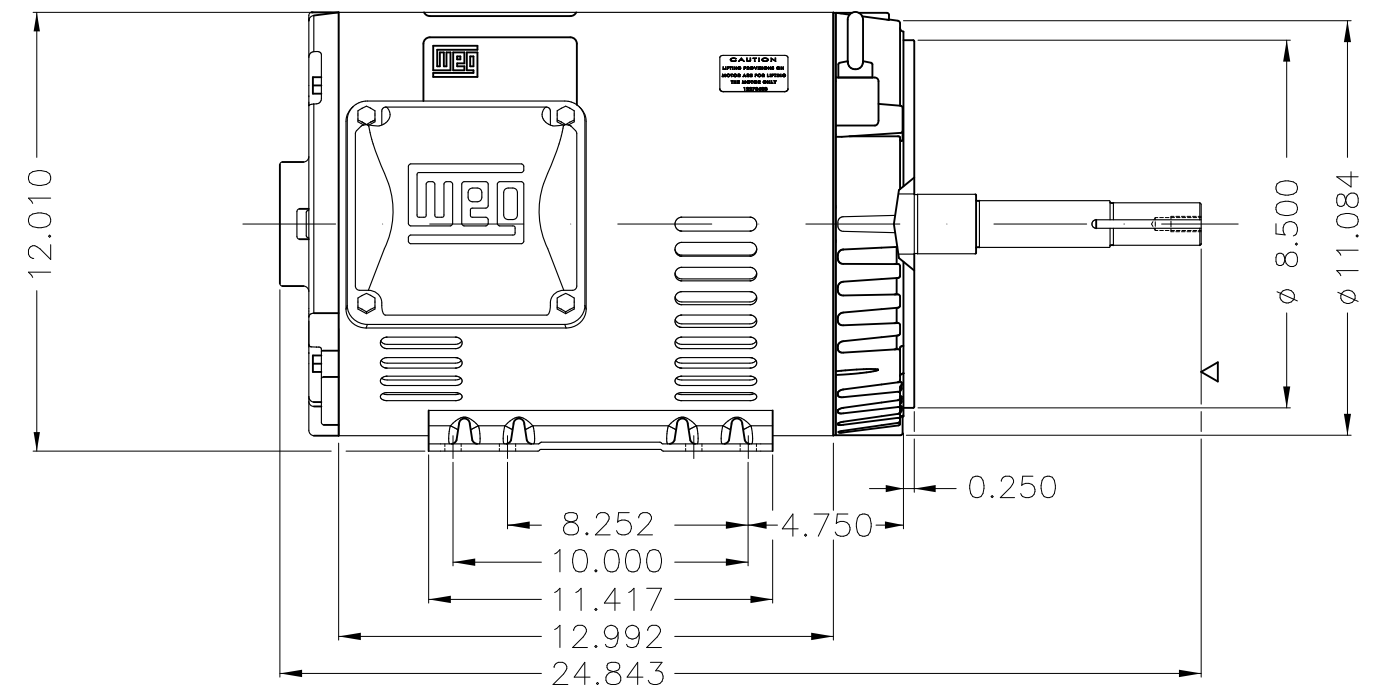

Dimensões em polegada
Dimensions in inches

THIS IS AN UPDATED REVISION, THE
PREVIOUS ONE MUST BE DISREGARDED.

Color Munsell N 1 matte black
Painting plan 207N
Mounting F-1/B34R(D)

ECM	LOC	SUMMARY OF MODIFICATIONS	EXECUTED	CHECKED	RELEASED	DATE	VER
EXECUTED	USERADMIN	THREE PHASE ODP ROLLED STEEL NEMA PREM.					
CHECKED		FRAME 254/6JP ODP					
RELEASED		WEG code: 12869998					
REL DT	24.07.2017	WMO Jaragua do Sul	Product Engineering	SHEET	1 / 1		

20 HP 02 Poles 60Hz

A