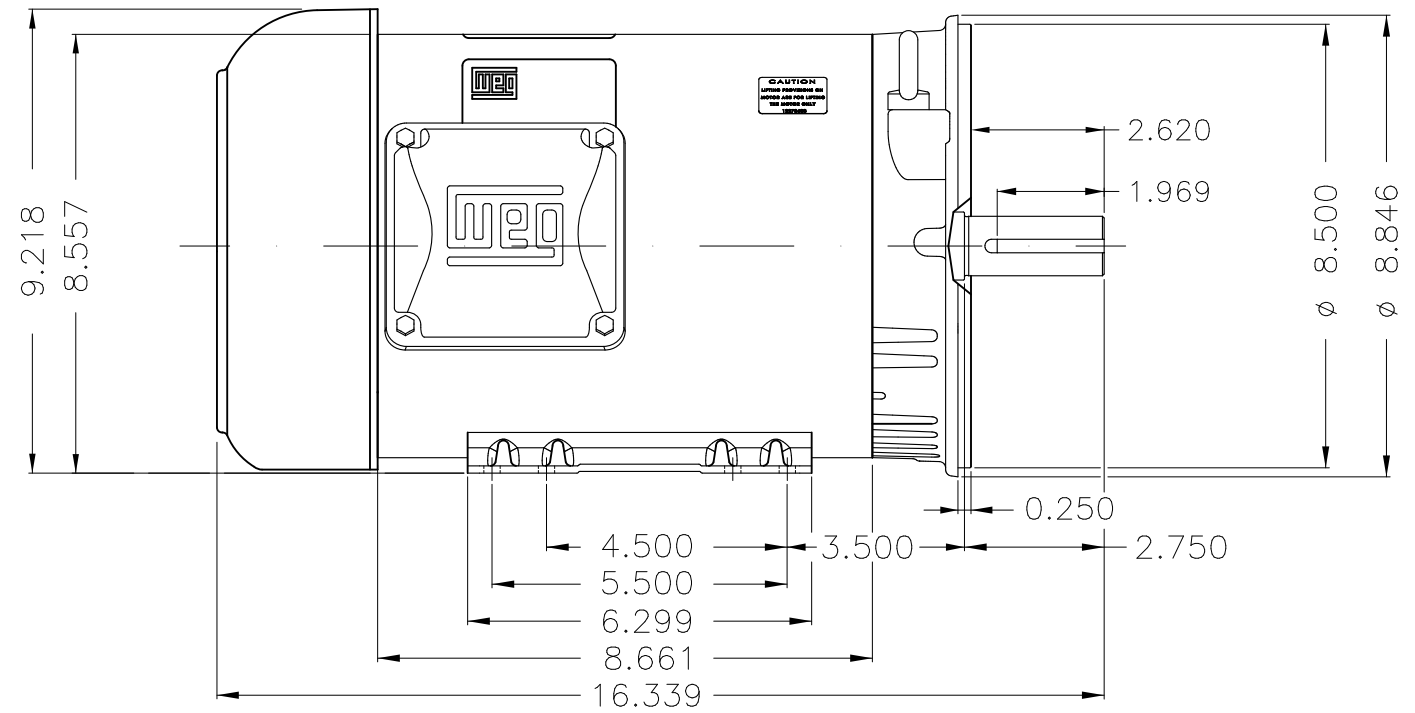

Dimensões em polegada
Dimensions in inches

THIS IS AN UPDATED REVISION, THE
PREVIOUS ONE MUST BE DISREGARDED.

Color Munsell N 1 matte black
Painting plan 207N
Mounting F-1/B34R(D)

| ECM | LOC | SUMMARY OF MODIFICATIONS | EXECUTED | CHECKED | RELEASED | DATE | VER |
|----------|------------|---|---------------------|---------|----------|------|-----|
| EXECUTED | USERADMIN |  THREE P. MOTOR TEFC ROLLED STEEL NEMA P. FRAME 182/4TC IP55 TEFC WEG code: 12845391 | | | | | |
| CHECKED | | | | | | | |
| RELEASED | | | | | | | |
| REL DT | 24.07.2017 | WMO Jaragua do Sul | Product Engineering | SHEET | 1 / 1 | | |

3 HP 02 Poles 60Hz

A