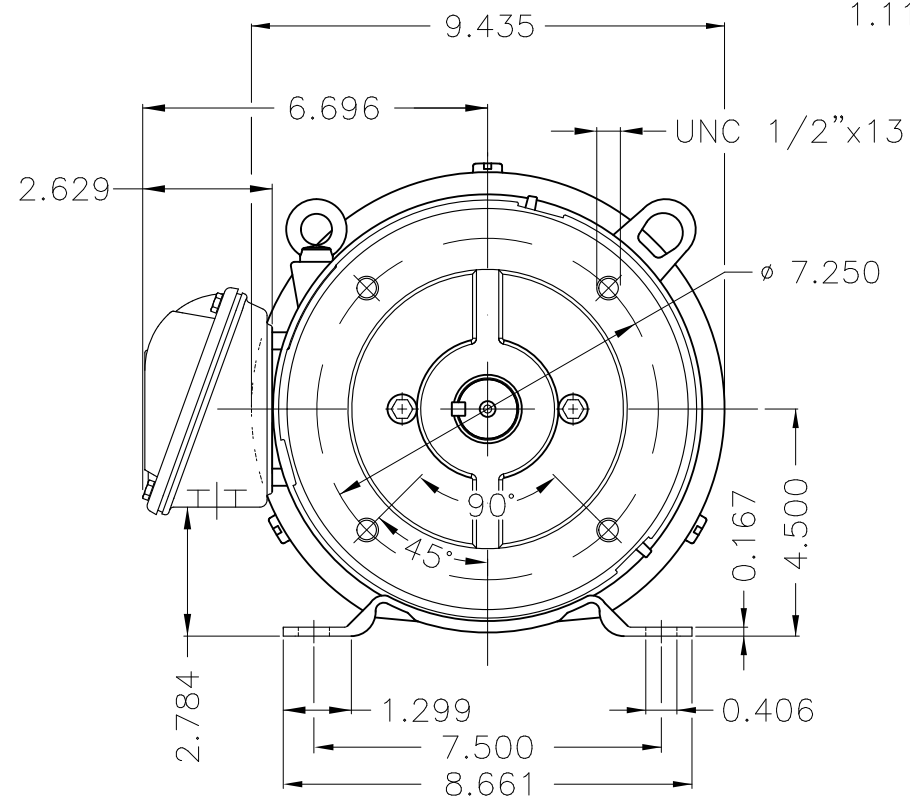

Dimensões em polegada
Dimensions in inches

THIS IS AN UPDATED REVISION, THE
PREVIOUS ONE MUST BE DISREGARDED.

Color Munsell N 1 matte black
Painting plan 207N
Mounting F-1/B34R(D)

| ECM | LOC | SUMMARY OF MODIFICATIONS | EXECUTED | CHECKED | RELEASED | DATE | VER |
|----------|------------|---|---------------------|---------|----------|------|-----|
| EXECUTED | USERADMIN |  THREE P. MOTOR TEFC ROLLED STEEL NEMA P. FRAME 182/4TC IP55 TEFC WEG code: 12845391 | | | | | |
| CHECKED | | | | | | | |
| RELEASED | | | | | | | |
| REL DT | 24.07.2017 | WMO Jaragua do Sul | Product Engineering | SHEET | 1 / 1 | | |

3 HP 02 Poles 60Hz

A