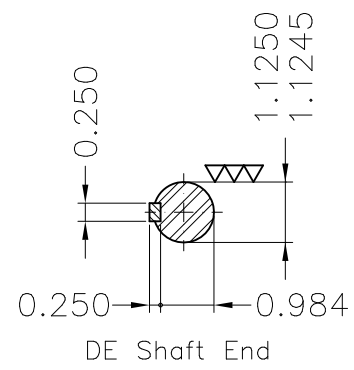

Dimensões em polegada
Dimensions in inches

THIS IS AN UPDATED REVISION, THE
PREVIOUS ONE MUST BE DISREGARDED.

Color Munsell N 1 matte black
Painting plan 207N
Mounting F-1/B34R(D)

| ECM | LOC | SUMMARY OF MODIFICATIONS | EXECUTED | CHECKED | RELEASED | DATE | VER |
|----------|------------|---|---------------------|---------|----------|------|-----|
| EXECUTED | USERADMIN |  THREE P. MOTOR TEFC ROLLED STEEL NEMA P. FRAME 182/4TC IP55 TEFC WEG code: 12845391 | | | | | |
| CHECKED | | | | | | | |
| RELEASED | | | | | | | |
| REL DT | 24.07.2017 | WMO Jaragua do Sul | Product Engineering | SHEET | 1 / 1 | | |

3 HP 02 Poles 60Hz

A