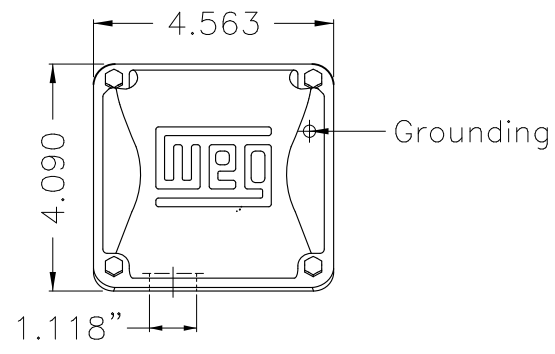

Dimensões em polegada
Dimensions in inches

THIS IS AN UPDATED REVISION, THE
PREVIOUS ONE MUST BE DISREGARDED.

Color Munsell N 1 matte black
Painting plan 207N
Mounting F-1/B34R(D)

| ECM | LOC | SUMMARY OF MODIFICATIONS | EXECUTED | CHECKED | RELEASED | DATE | VER |
|----------|------------|---|---------------------|---------|----------|------|-----|
| EXECUTED | USERADMIN |  THREE P. MOTOR TEFC ROLLED STEEL NEMA P. FRAME 182/4TC IP55 TEFC WEG code: 12845391 | | | | | |
| CHECKED | | | | | | | |
| RELEASED | | | | | | | |
| REL DT | 24.07.2017 | WMO Jaragua do Sul | Product Engineering | SHEET | 1 / 1 | | |