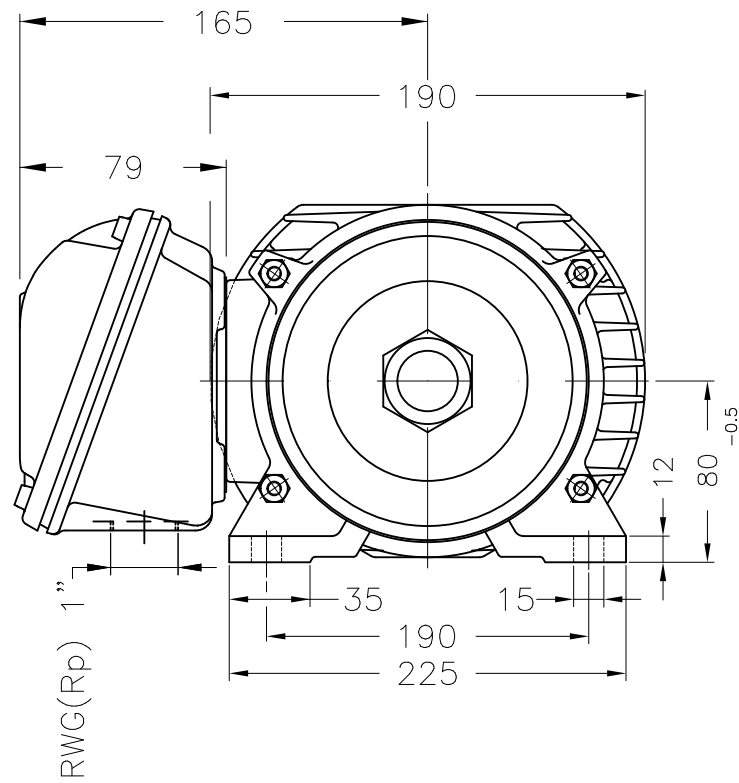

Dimensões em mm
Dimensions in mm

THIS IS AN UPDATED REVISION, THE
PREVIOUS ONE MUST BE DISREGARDED.

Without OFF thermal protection

Counterclockwise rotation

Color RAL 7022

Painting plan 207A

Mounting B3R(D)

ECM	LOC	SUMMARY OF MODIFICATIONS			EXECUTED	CHECKED	RELEASED	DATE	VER
EXECUTED	USERADMIN		THREE PHASE SAW ARBOR MOTOR						
CHECKED			FRAME 80L/MS IP54 TEFC						
RELEASED			WEG code: 11004176						
REL DT	24.07.2017	WMO	Jaragua do Sul	Product Engineering	SHEET	1 / 1			

7.5 HP 02 Poles 60Hz