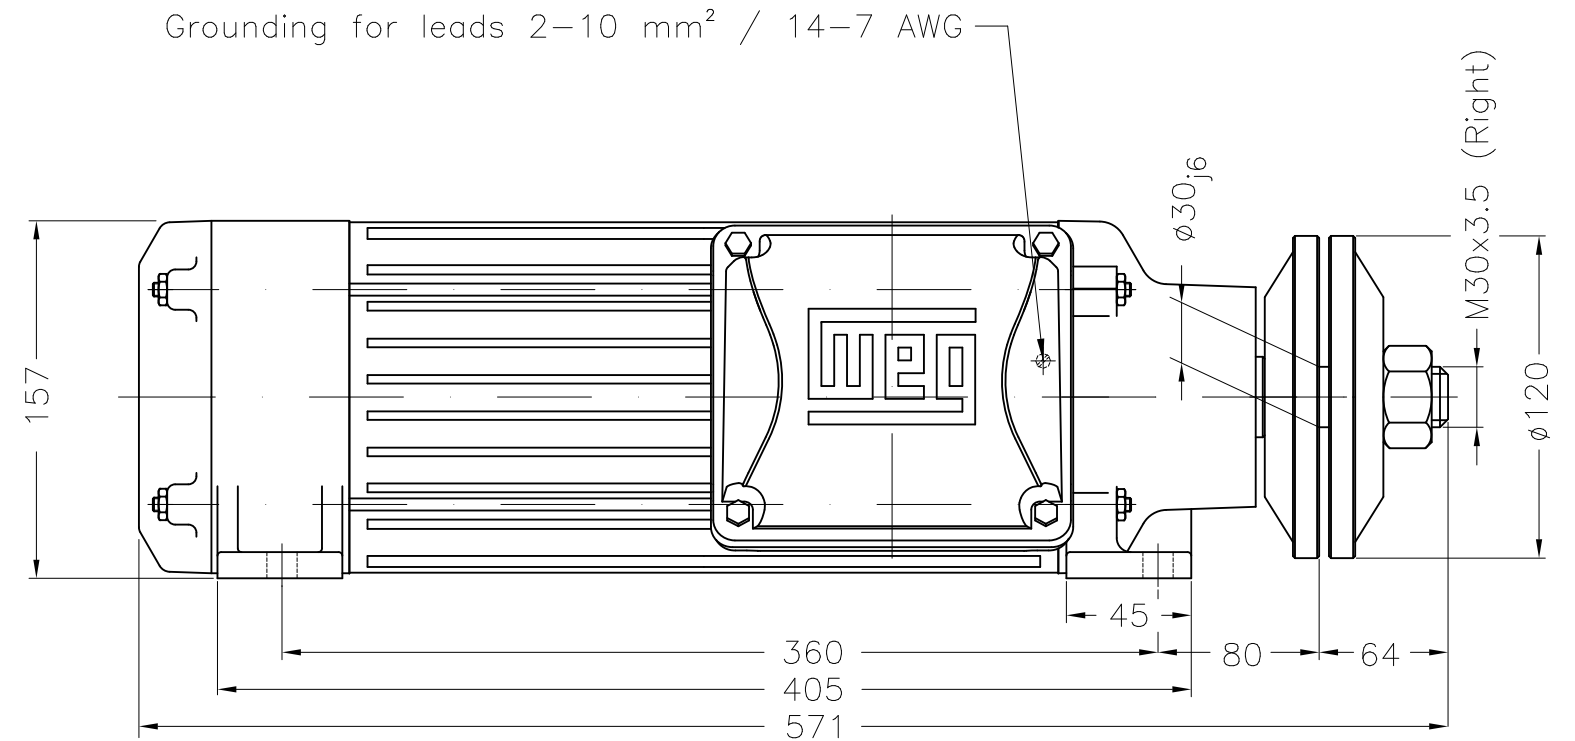

Dimensões em mm
Dimensions in mm

THIS IS AN UPDATED REVISION, THE
PREVIOUS ONE MUST BE DISREGARDED.

Without OFF thermal protection

Counterclockwise rotation

Color RAL 7022

Painting plan 207A

Mounting B3R(D)

ECM	LOC	SUMMARY OF MODIFICATIONS			EXECUTED	CHECKED	RELEASED	DATE	VER
EXECUTED	USERADMIN		THREE PHASE SAW ARBOR MOTOR						
CHECKED			FRAME 80L/MS IP54 TEFC						
RELEASED			WEG code: 11004176						
REL DT	24.07.2017	WMO	Jaragua do Sul	Product Engineering	SHEET	1 / 1			

7.5 HP 02 Poles 60Hz