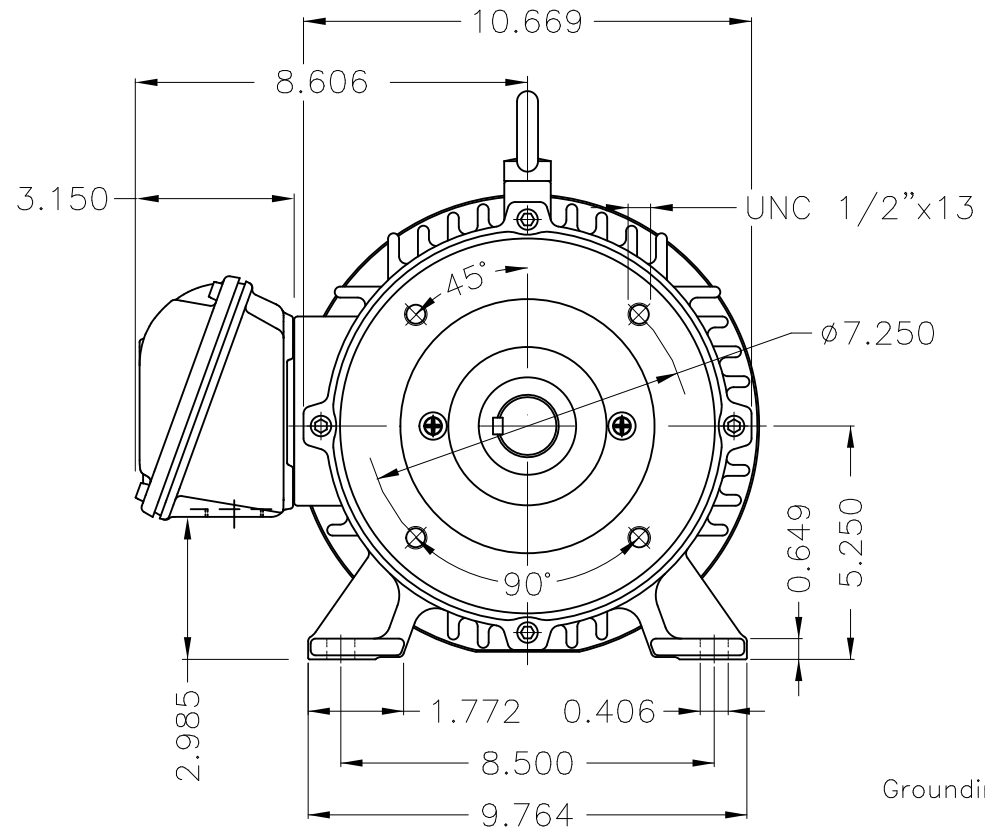

Dimensões em polegada
Dimensions in inches

THIS IS AN UPDATED REVISION, THE
PREVIOUS ONE MUST BE DISREGARDED.

Main terminal box

DE Shaft End

Color RAL 5009
Painting plan 202E
Mounting B34R(D)

ECM	LOC	SUMMARY OF MODIFICATIONS			EXECUTED	CHECKED	RELEASED	DATE	VER
EXECUTED	USERADMIN		THREE PH. W22 NEMA P.EFF MOTOR IEEE841						
CHECKED			FRAME 213/5TC IP55 TEFC						
RELEASED			WEG code: 12378978						
REL DT	24.07.2017	WMO	Jaragua do Sul	Product Engineering	SHEET	1 / 1			

7.5 HP 04 Poles 60Hz