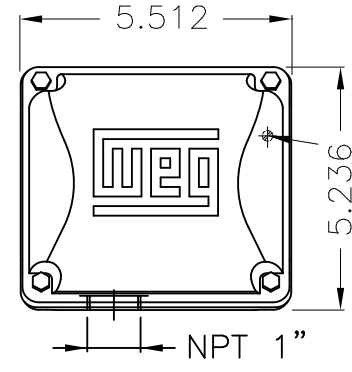

Dimensões em polegada
Dimensions in inches

THIS IS AN UPDATED REVISION, THE
PREVIOUS ONE MUST BE DISREGARDED.

Main terminal box

DE Shaft End

Color RAL 5009
Painting plan 202E
Mounting B34R(D)

ECM	LOC	SUMMARY OF MODIFICATIONS			EXECUTED	CHECKED	RELEASED	DATE	VER
EXECUTED	USERADMIN		THREE PH. W22 NEMA P.EFF MOTOR IEEE841						
CHECKED			FRAME 213/5TC IP55 TEFC						
RELEASED			WEG code: 12378978						
REL DT	24.07.2017	WMO	Jaragua do Sul	Product Engineering	SHEET	1 / 1			

7.5 HP 04 Poles 60Hz