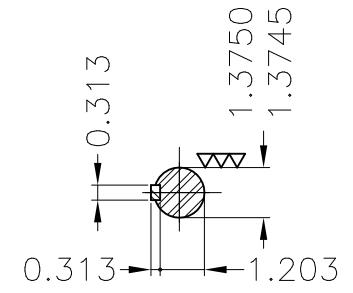

Dimensões em polegada
Dimensions in inches

THIS IS AN UPDATED REVISION, THE
PREVIOUS ONE MUST BE DISREGARDED.

Main terminal box

DE Shaft End

Color RAL 5009
Painting plan 202E
Mounting B34R(D)

ECM	LOC	SUMMARY OF MODIFICATIONS			EXECUTED	CHECKED	RELEASED	DATE	VER
EXECUTED	USERADMIN		THREE PH. W22 NEMA P.EFF MOTOR IEEE841						
CHECKED			FRAME 213/5TC IP55 TEFC						
RELEASED			WEG code: 12378978						
REL DT	24.07.2017	WMO	Jaragua do Sul	Product Engineering	SHEET	1 / 1			

7.5 HP 04 Poles 60Hz