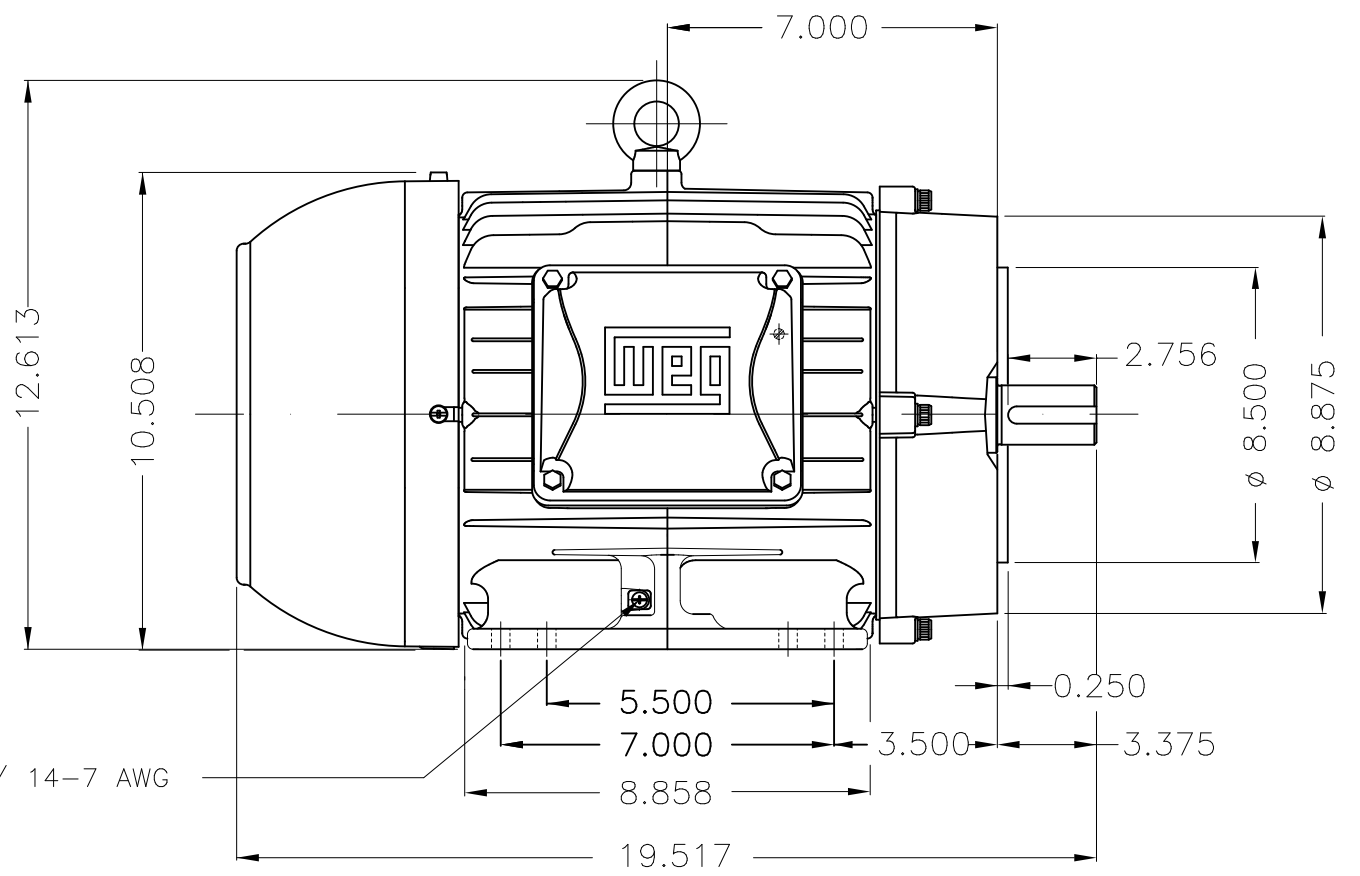

Dimensões em polegada
Dimensions in inches

THIS IS AN UPDATED REVISION, THE
PREVIOUS ONE MUST BE DISREGARDED.

Main terminal box

DE Shaft End

Color RAL 5009
Painting plan 202E
Mounting B34R(D)

ECM	LOC	SUMMARY OF MODIFICATIONS			EXECUTED	CHECKED	RELEASED	DATE	VER
EXECUTED	USERADMIN		THREE PH. W22 NEMA P.EFF MOTOR IEEE841						
CHECKED			FRAME 213/5TC IP55 TEFC						
RELEASED			WEG code: 12378978						
REL DT	24.07.2017	WMO	Jaragua do Sul	Product Engineering	SHEET	1 / 1			

7.5 HP 04 Poles 60Hz