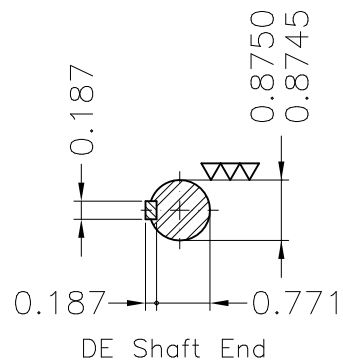

Dimensões em polegada  
Dimensions in inches

THIS IS AN UPDATED REVISION, THE  
PREVIOUS ONE MUST BE DISREGARDED.

Color Munsell N 1 matte black  
Painting plan 207N  
Mounting F-1/B3R(D)

ECM	LOC	SUMMARY OF MODIFICATIONS	EXECUTED	CHECKED	RELEASED	DATE	VER
EXECUTED	USERADMIN	THREE PHASE ODP ROLLED STEEL NEMA PREM.					
CHECKED		FRAME 143/5T ODP					
RELEASED		WEG code: 12682573					
REL DT	24.07.2017	WMO Jaragua do Sul	Product Engineering	SHEET	1 / 1		

1.5 HP 04 Poles 60Hz

A