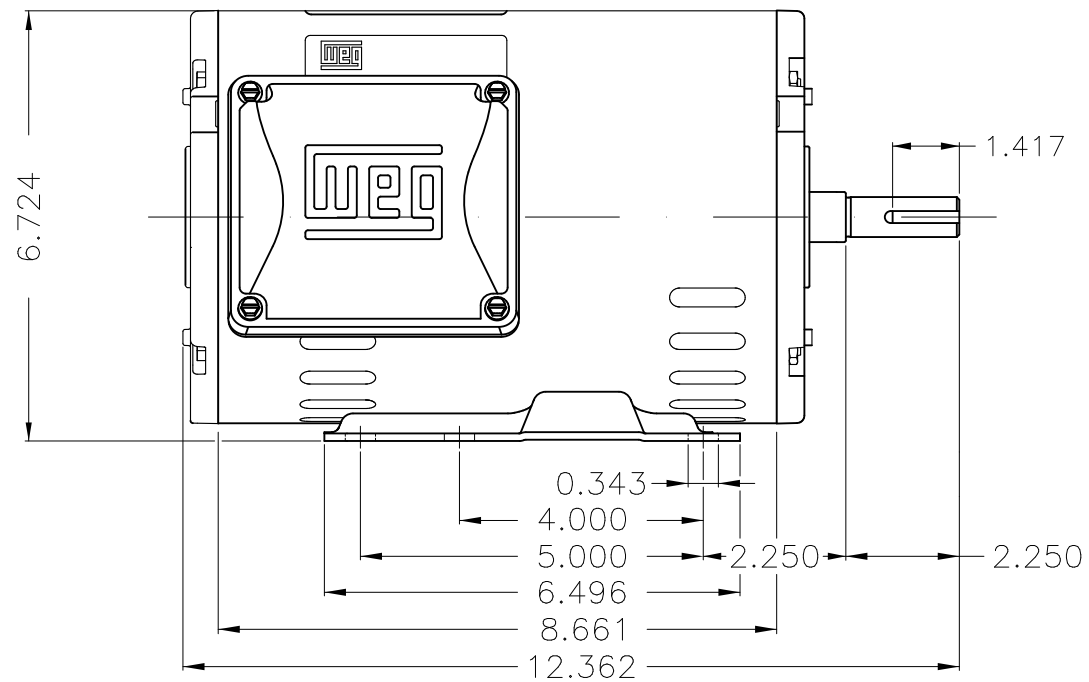

Dimensões em polegada  
Dimensions in inches

THIS IS AN UPDATED REVISION, THE  
PREVIOUS ONE MUST BE DISREGARDED.

Color Munsell N 1 matte black  
Painting plan 207N  
Mounting F-1/B3R(D)

ECM	LOC	SUMMARY OF MODIFICATIONS	EXECUTED	CHECKED	RELEASED	DATE	VER
EXECUTED	USERADMIN	THREE PHASE ODP ROLLED STEEL NEMA PREM.					
CHECKED		FRAME 143/5T ODP					
RELEASED		WEG code: 12682573					
REL DT	24.07.2017	WMO Jaragua do Sul	Product Engineering	SHEET	1 / 1		

1.5 HP 04 Poles 60Hz

A