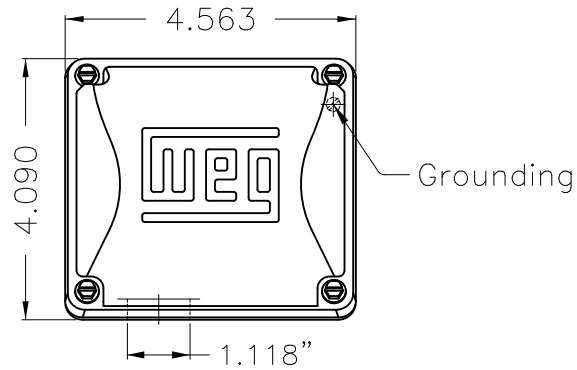

Dimensões em polegada  
Dimensions in inches

THIS IS AN UPDATED REVISION, THE  
PREVIOUS ONE MUST BE DISREGARDED.

Color Munsell N 1 matte black  
Painting plan 207N  
Mounting F-1/B3R(D)

ECM	LOC	SUMMARY OF MODIFICATIONS	EXECUTED	CHECKED	RELEASED	DATE	VER
EXECUTED	USERADMIN	THREE PHASE ODP ROLLED STEEL NEMA PREM.					
CHECKED		FRAME 143/5T ODP					
RELEASED		WEG code: 12682573					
REL DT	24.07.2017	WMO Jaragua do Sul	Product Engineering	SHEET	1 / 1		