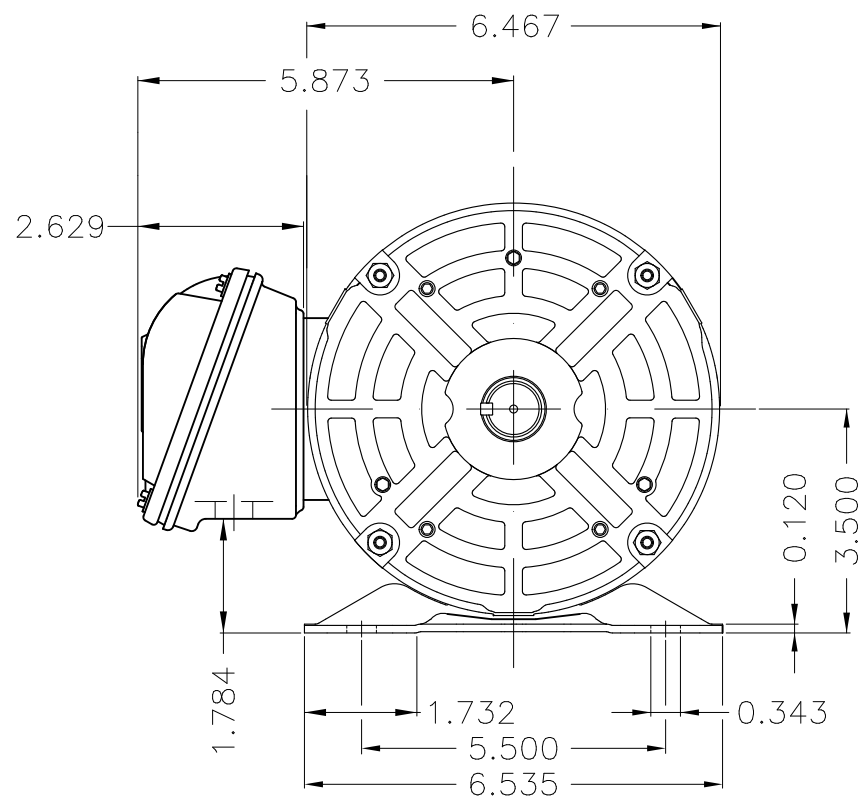

Dimensões em polegada  
Dimensions in inches

THIS IS AN UPDATED REVISION, THE  
PREVIOUS ONE MUST BE DISREGARDED.

Color Munsell N 1 matte black  
Painting plan 207N  
Mounting F-1/B3R(D)

ECM	LOC	SUMMARY OF MODIFICATIONS	EXECUTED	CHECKED	RELEASED	DATE	VER
EXECUTED	USERADMIN	THREE PHASE ODP ROLLED STEEL NEMA PREM.					
CHECKED		FRAME 143/5T ODP					
RELEASED		WEG code: 12682573					
REL DT	24.07.2017	WMO Jaragua do Sul	Product Engineering	SHEET	1 / 1		

1.5 HP 04 Poles 60Hz

A