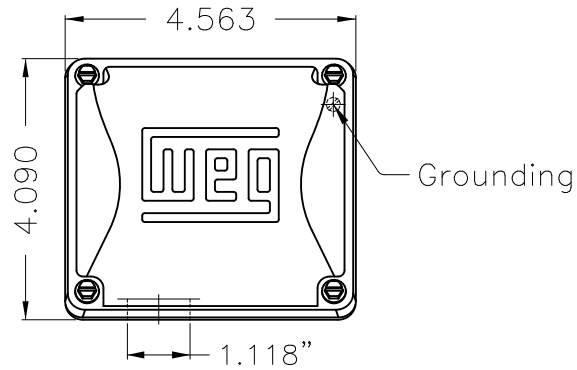

Dimensões em polegada
Dimensions in inches

THIS IS AN UPDATED REVISION, THE
PREVIOUS ONE MUST BE DISREGARDED.

Color Munsell N 1 matte black
Painting plan 207N
Mounting F-1/B3R(D)

ECM	LOC	SUMMARY OF MODIFICATIONS	EXECUTED	CHECKED	RELEASED	DATE	VER
EXECUTED	USERADMIN	THREE PHASE ODP ROLLED STEEL NEMA PREM.					
CHECKED		FRAME 143/5T ODP					
RELEASED		WEG code: 12682579					
REL DT	24.07.2017	WMO Jaragua do Sul	Product Engineering	SHEET	1 / 1		