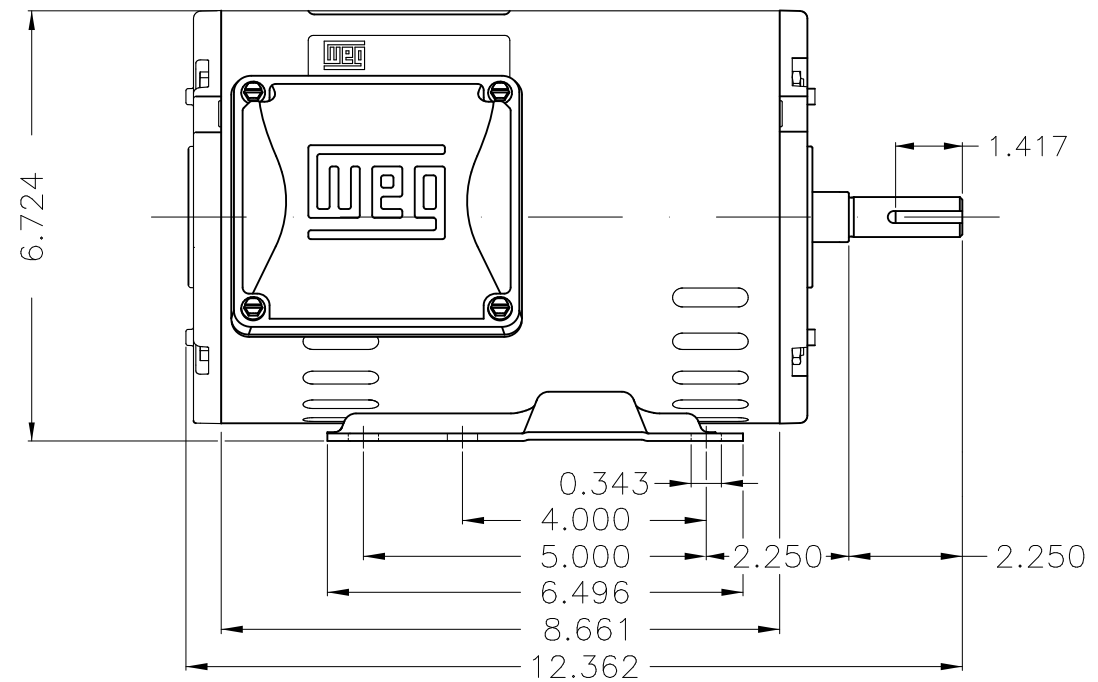

Dimensões em polegada
Dimensions in inches

THIS IS AN UPDATED REVISION, THE
PREVIOUS ONE MUST BE DISREGARDED.

Color Munsell N 1 matte black
Painting plan 207N
Mounting F-1/B3R(D)

ECM	LOC	SUMMARY OF MODIFICATIONS	EXECUTED	CHECKED	RELEASED	DATE	VER
EXECUTED	USERADMIN	THREE PHASE ODP ROLLED STEEL NEMA PREM.					
CHECKED		FRAME 143/5T ODP					
RELEASED		WEG code: 12682579					
REL DT	24.07.2017	WMO Jaragua do Sul	Product Engineering	SHEET	1 / 1		

3 HP 02 Poles 60Hz

A