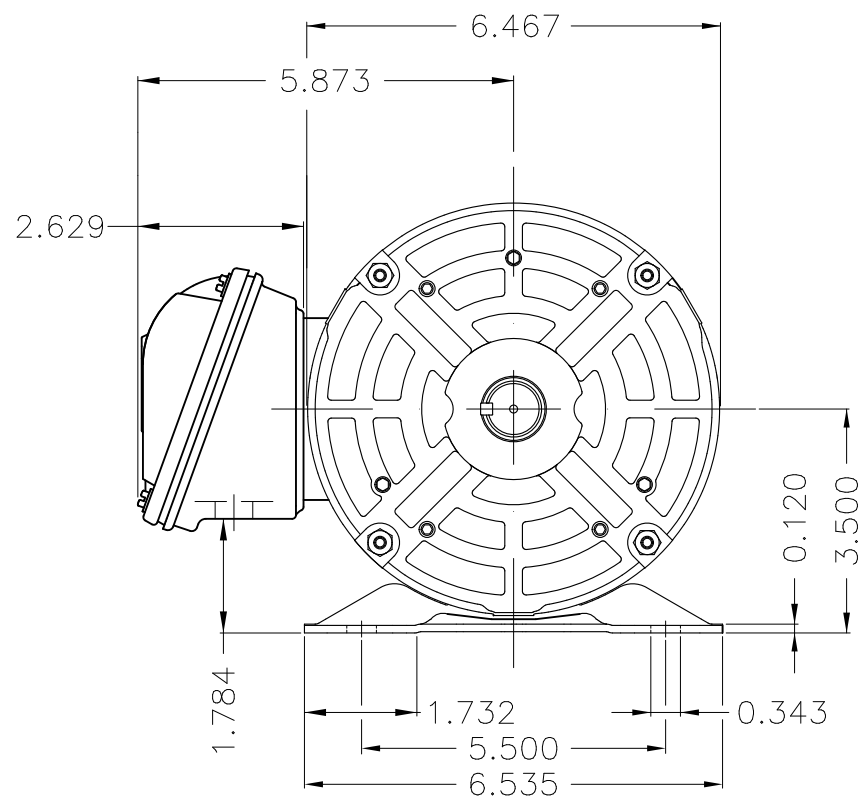

Dimensões em polegada
Dimensions in inches

THIS IS AN UPDATED REVISION, THE
PREVIOUS ONE MUST BE DISREGARDED.

Color Munsell N 1 matte black
Painting plan 207N
Mounting F-1/B3R(D)

ECM	LOC	SUMMARY OF MODIFICATIONS	EXECUTED	CHECKED	RELEASED	DATE	VER
EXECUTED	USERADMIN	THREE PHASE ODP ROLLED STEEL NEMA PREM.					
CHECKED		FRAME 143/5T ODP					
RELEASED		WEG code: 12682579					
REL DT	24.07.2017	WMO Jaragua do Sul	Product Engineering	SHEET	1 / 1		

3 HP 02 Poles 60Hz

A