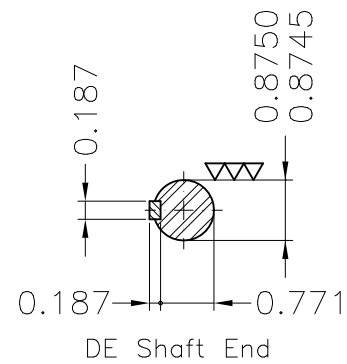

Dimensões em polegada
Dimensions in inches

THIS IS AN UPDATED REVISION, THE
PREVIOUS ONE MUST BE DISREGARDED.

Color Munsell N 1 matte black
Painting plan 207N
Mounting F-1/B3R(D)

ECM	LOC	SUMMARY OF MODIFICATIONS	EXECUTED	CHECKED	RELEASED	DATE	VER
EXECUTED	USERADMIN	THREE PHASE ODP ROLLED STEEL NEMA PREM.					
CHECKED		FRAME 143/5T ODP					
RELEASED		WEG code: 12682579					
REL DT	24.07.2017	WMO Jaragua do Sul	Product Engineering	SHEET	1 / 1		

3 HP 02 Poles 60Hz

A